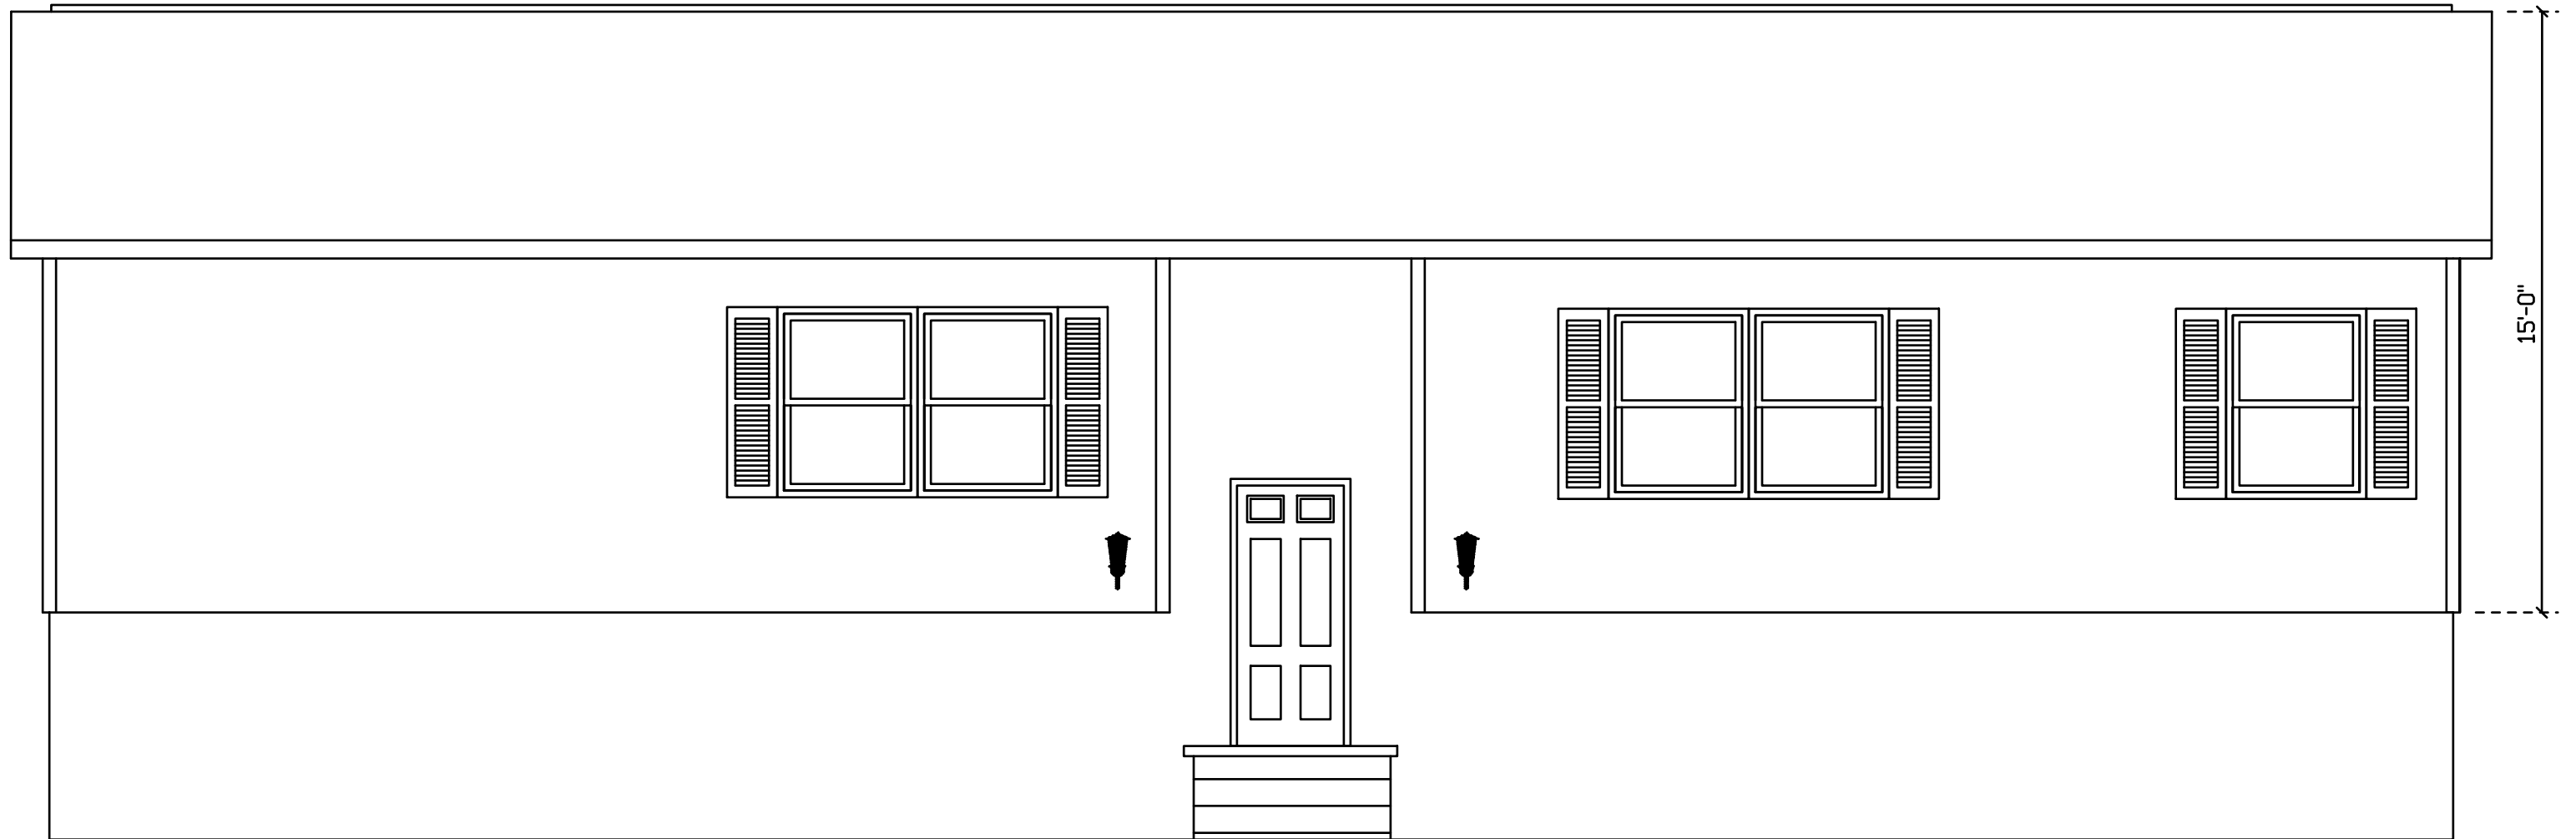

WOLFDAL - 221

TO BLK OPN'G

BLK OPN'G

 HOLD BACK GYPBD 1'-0" PER
SIDE IN OPEN AREAS

STAIRS DESIGNED TO 8 1/4" RISE
MAX., AND 9" TREAD MIN W/ 1 1/8" NOSING

 HOLD BACK GYPBD 1'-0" PER SIDE IN OPEN AREAS

STAIRS DESIGNED TO 8 1/4" RISE MAX., AND 9" TREAD MIN W/ 1 1/8" NOSING