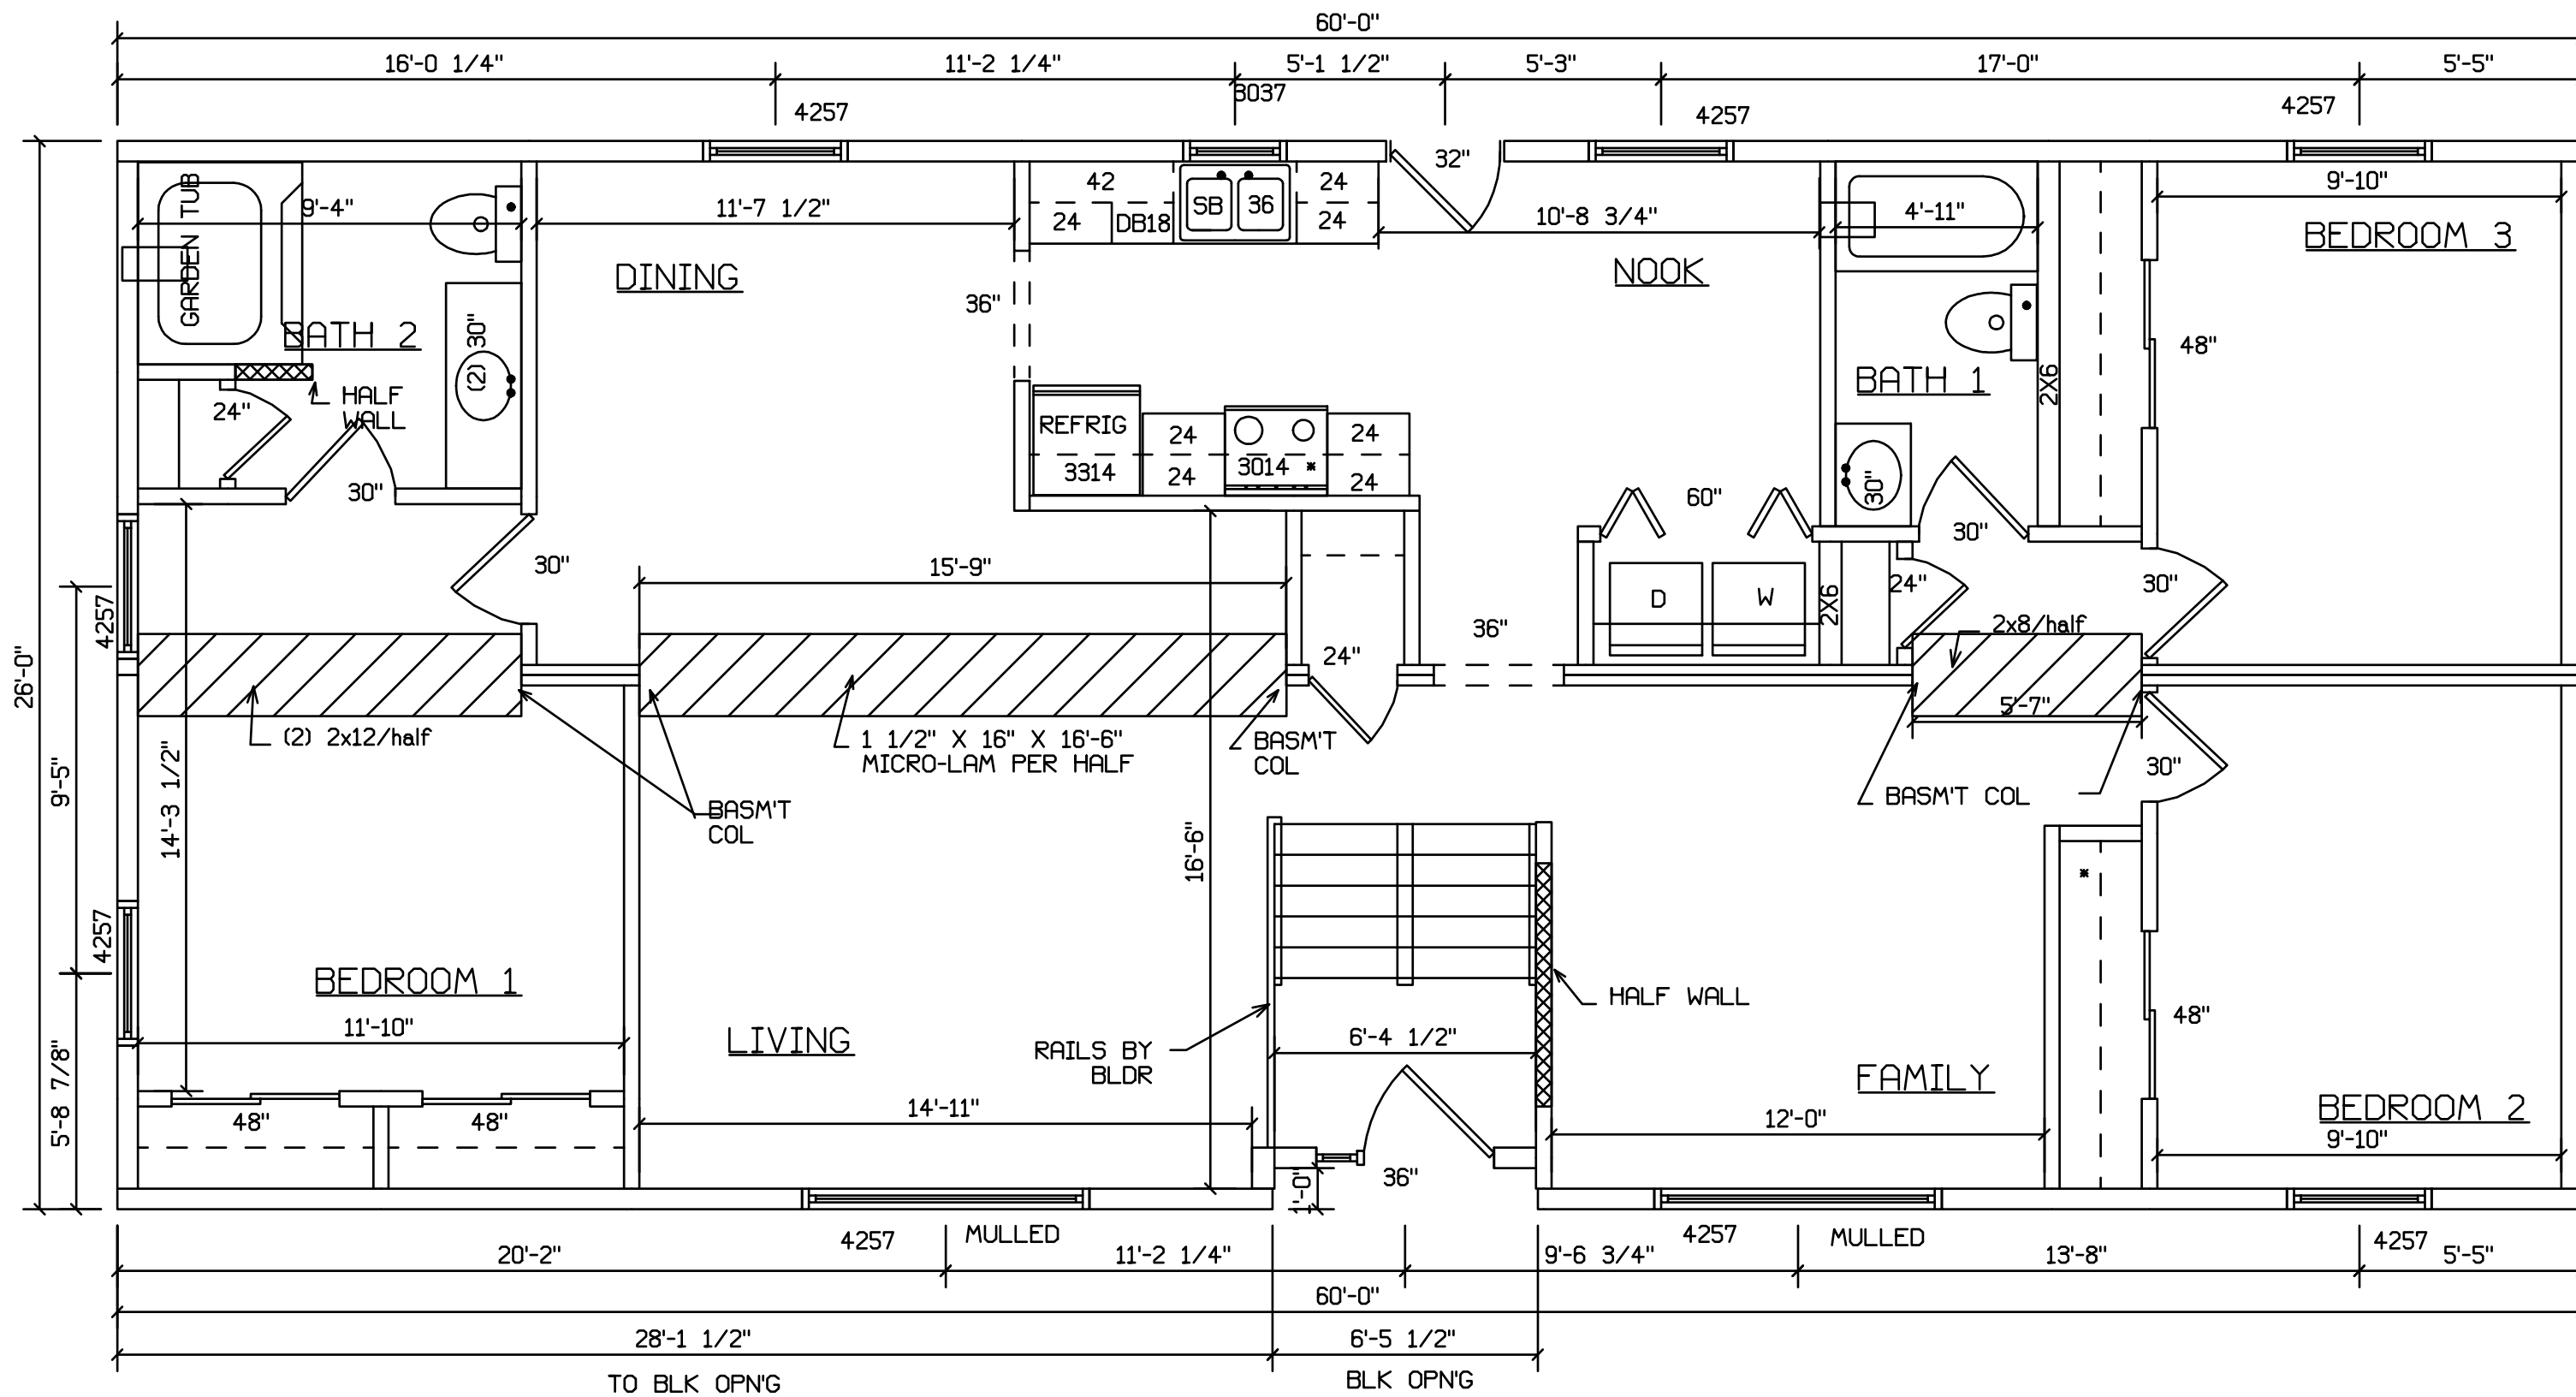

WOLFDAL - 221

TO BLK OPN'G

BLK OPN'G

 HOLD BACK GYPBD 1'-0" PER
SIDE IN OPEN AREAS

STAIRS DESIGNED TO 8 1/4" RISE
MAX., AND 9" TREAD MIN W/ 1 1/8" NOSING

 HOLD BACK GYPBD 1'-0" PER SIDE IN OPEN AREAS

STAIRS DESIGNED TO 8 1/4" RISE MAX., AND 9" TREAD MIN W/ 1 1/8" NOSING