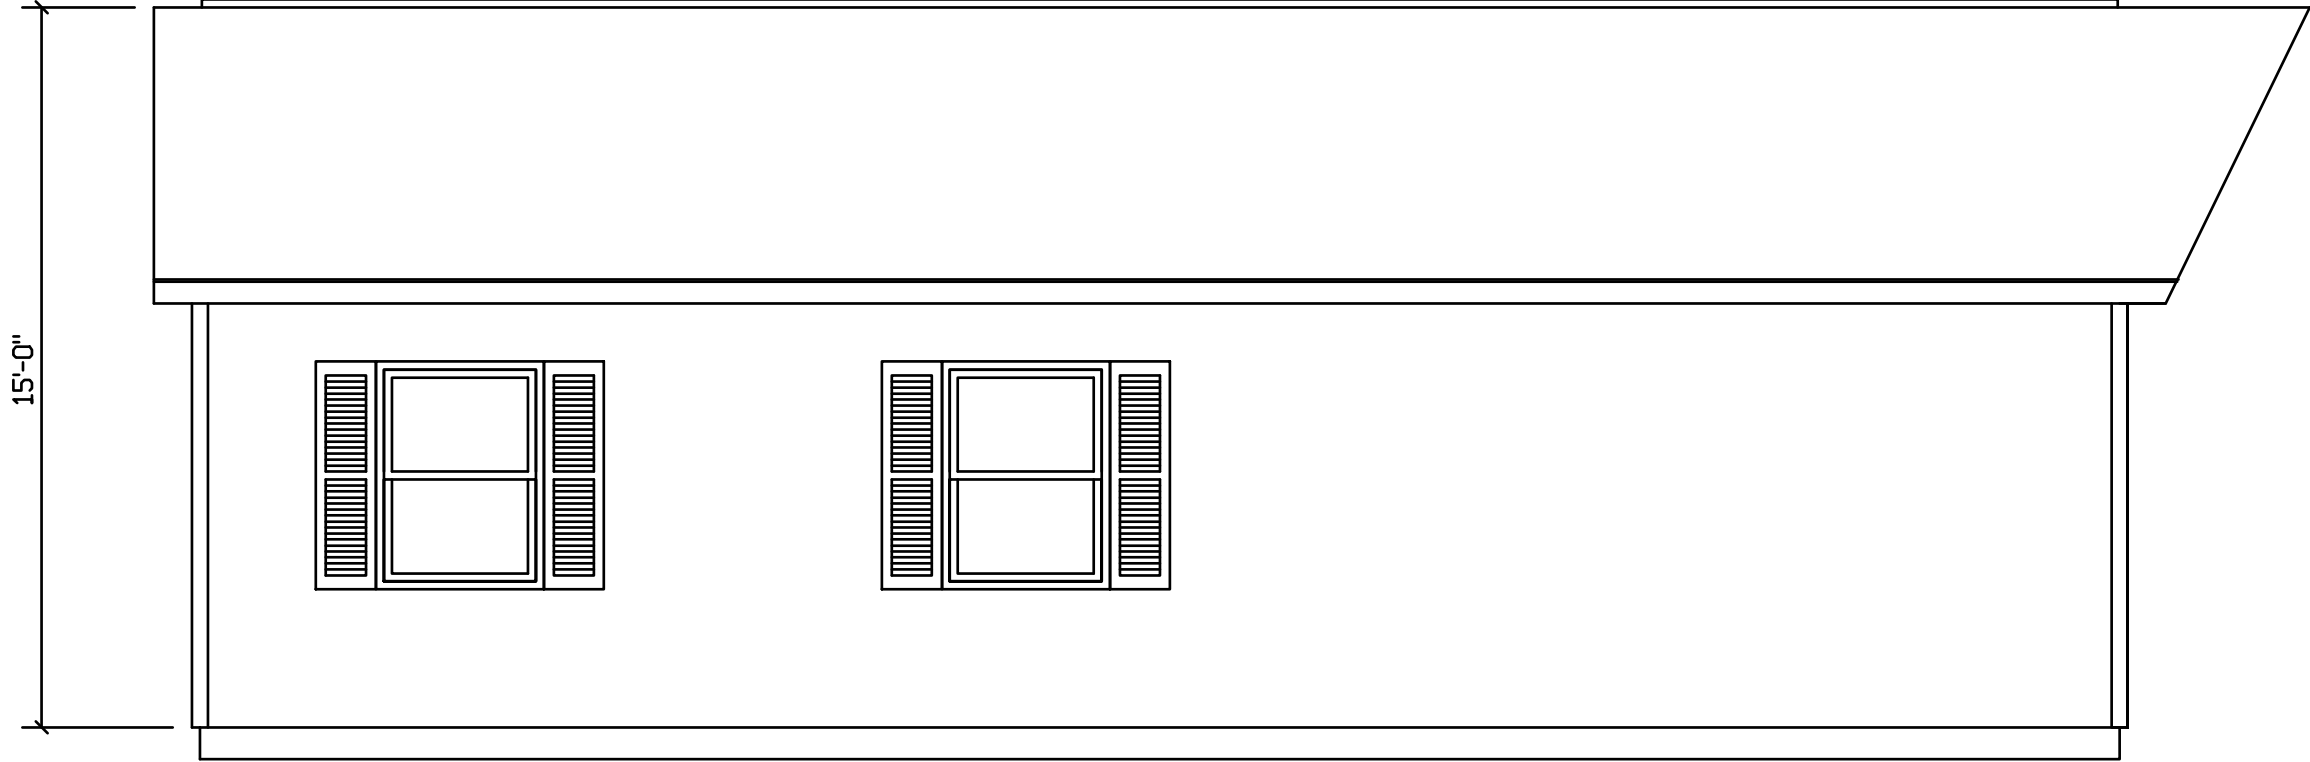

VALLEYVIEW #204

 HOLD BACK GYPBD 1'-0" PER SIDE IN OPEN AREAS

STAIRS DESIGNED TO 8 1/4" RISE MAX., AND 9" TREAD MIN W/ 1 1/8" NOSING

VALLEYVIEW #204

 HOLD BACK GYPBD 1'-0" PER SIDE IN OPEN AREAS

STAIRS DESIGNED TO 8 1/4" RISE MAX., AND 9" TREAD MIN W/ 1 1/8" NOSING

 HOLD BACK GYPBD 1'-0" PER SIDE IN OPEN AREAS

STAIRS DESIGNED TO 8 1/4" RISE MAX., AND 9" TREAD MIN W/ 1 1/8" NOSING