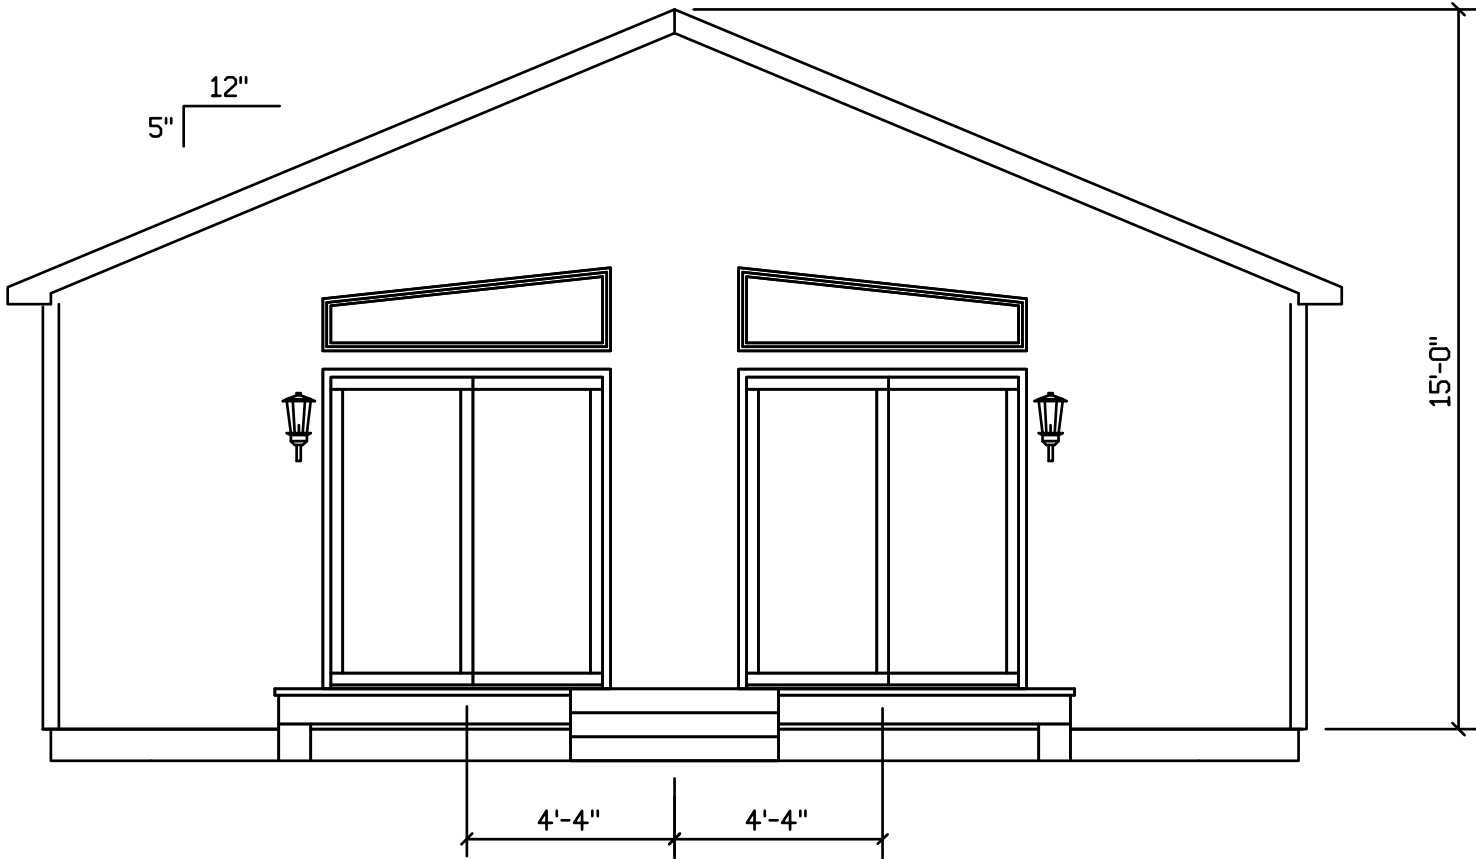

VALLEYVIEW #204

 HOLD BACK GYPBD 1'-0" PER SIDE IN OPEN AREAS

STAIRS DESIGNED TO 8 1/4" RISE MAX., AND 9" TREAD MIN W/ 1 1/8" NOSING

VALLEYVIEW #204

 HOLD BACK GYPBD 1'-0" PER SIDE IN OPEN AREAS

STAIRS DESIGNED TO 8 1/4" RISE MAX., AND 9" TREAD MIN W/ 1 1/8" NOSING

 HOLD BACK GYPBD 1'-0" PER SIDE IN OPEN AREAS

STAIRS DESIGNED TO 8 1/4" RISE MAX., AND 9" TREAD MIN W/ 1 1/8" NOSING