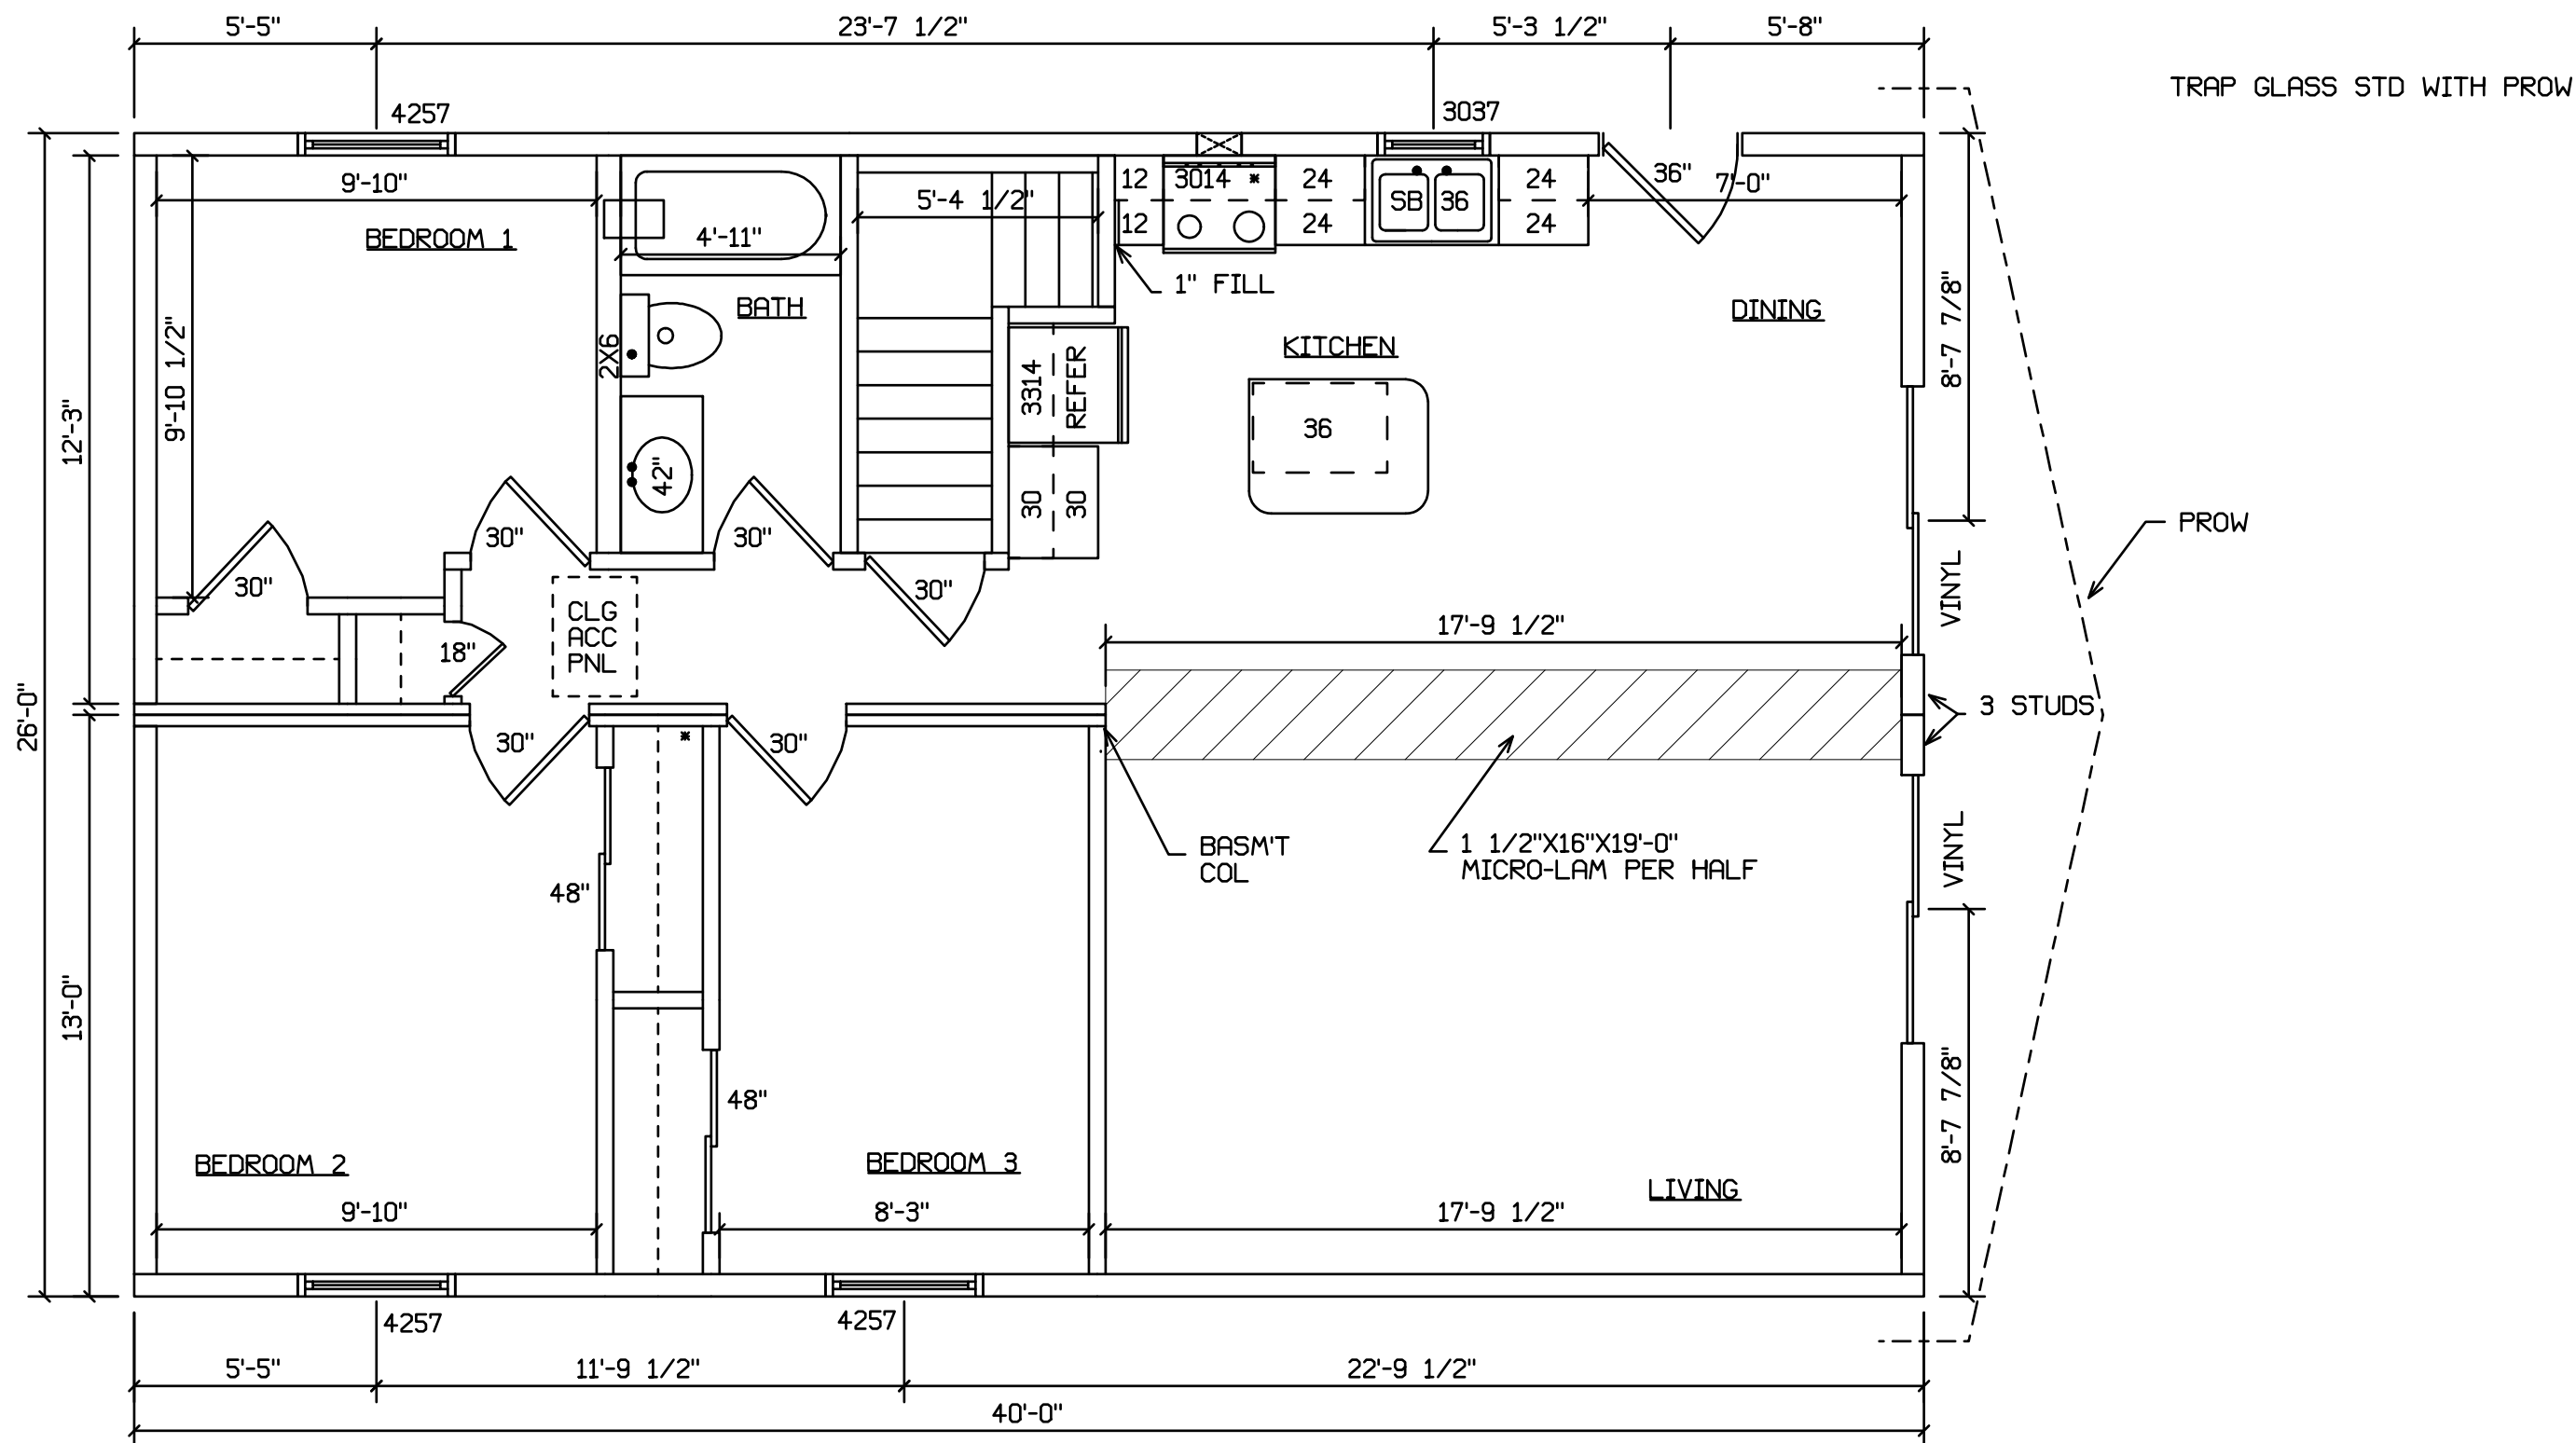

VALLEYVIEW #204

 HOLD BACK GYPBD 1'-0" PER SIDE IN OPEN AREAS

STAIRS DESIGNED TO 8 1/4" RISE MAX., AND 9" TREAD MIN W/ 1 1/8" NOSING

VALLEYVIEW #204

 HOLD BACK GYPBD 1'-0" PER SIDE IN OPEN AREAS

STAIRS DESIGNED TO 8 1/4" RISE MAX., AND 9" TREAD MIN W/ 1 1/8" NOSING

 HOLD BACK GYPBD 1'-0" PER SIDE IN OPEN AREAS

STAIRS DESIGNED TO 8 1/4" RISE MAX., AND 9" TREAD MIN W/ 1 1/8" NOSING