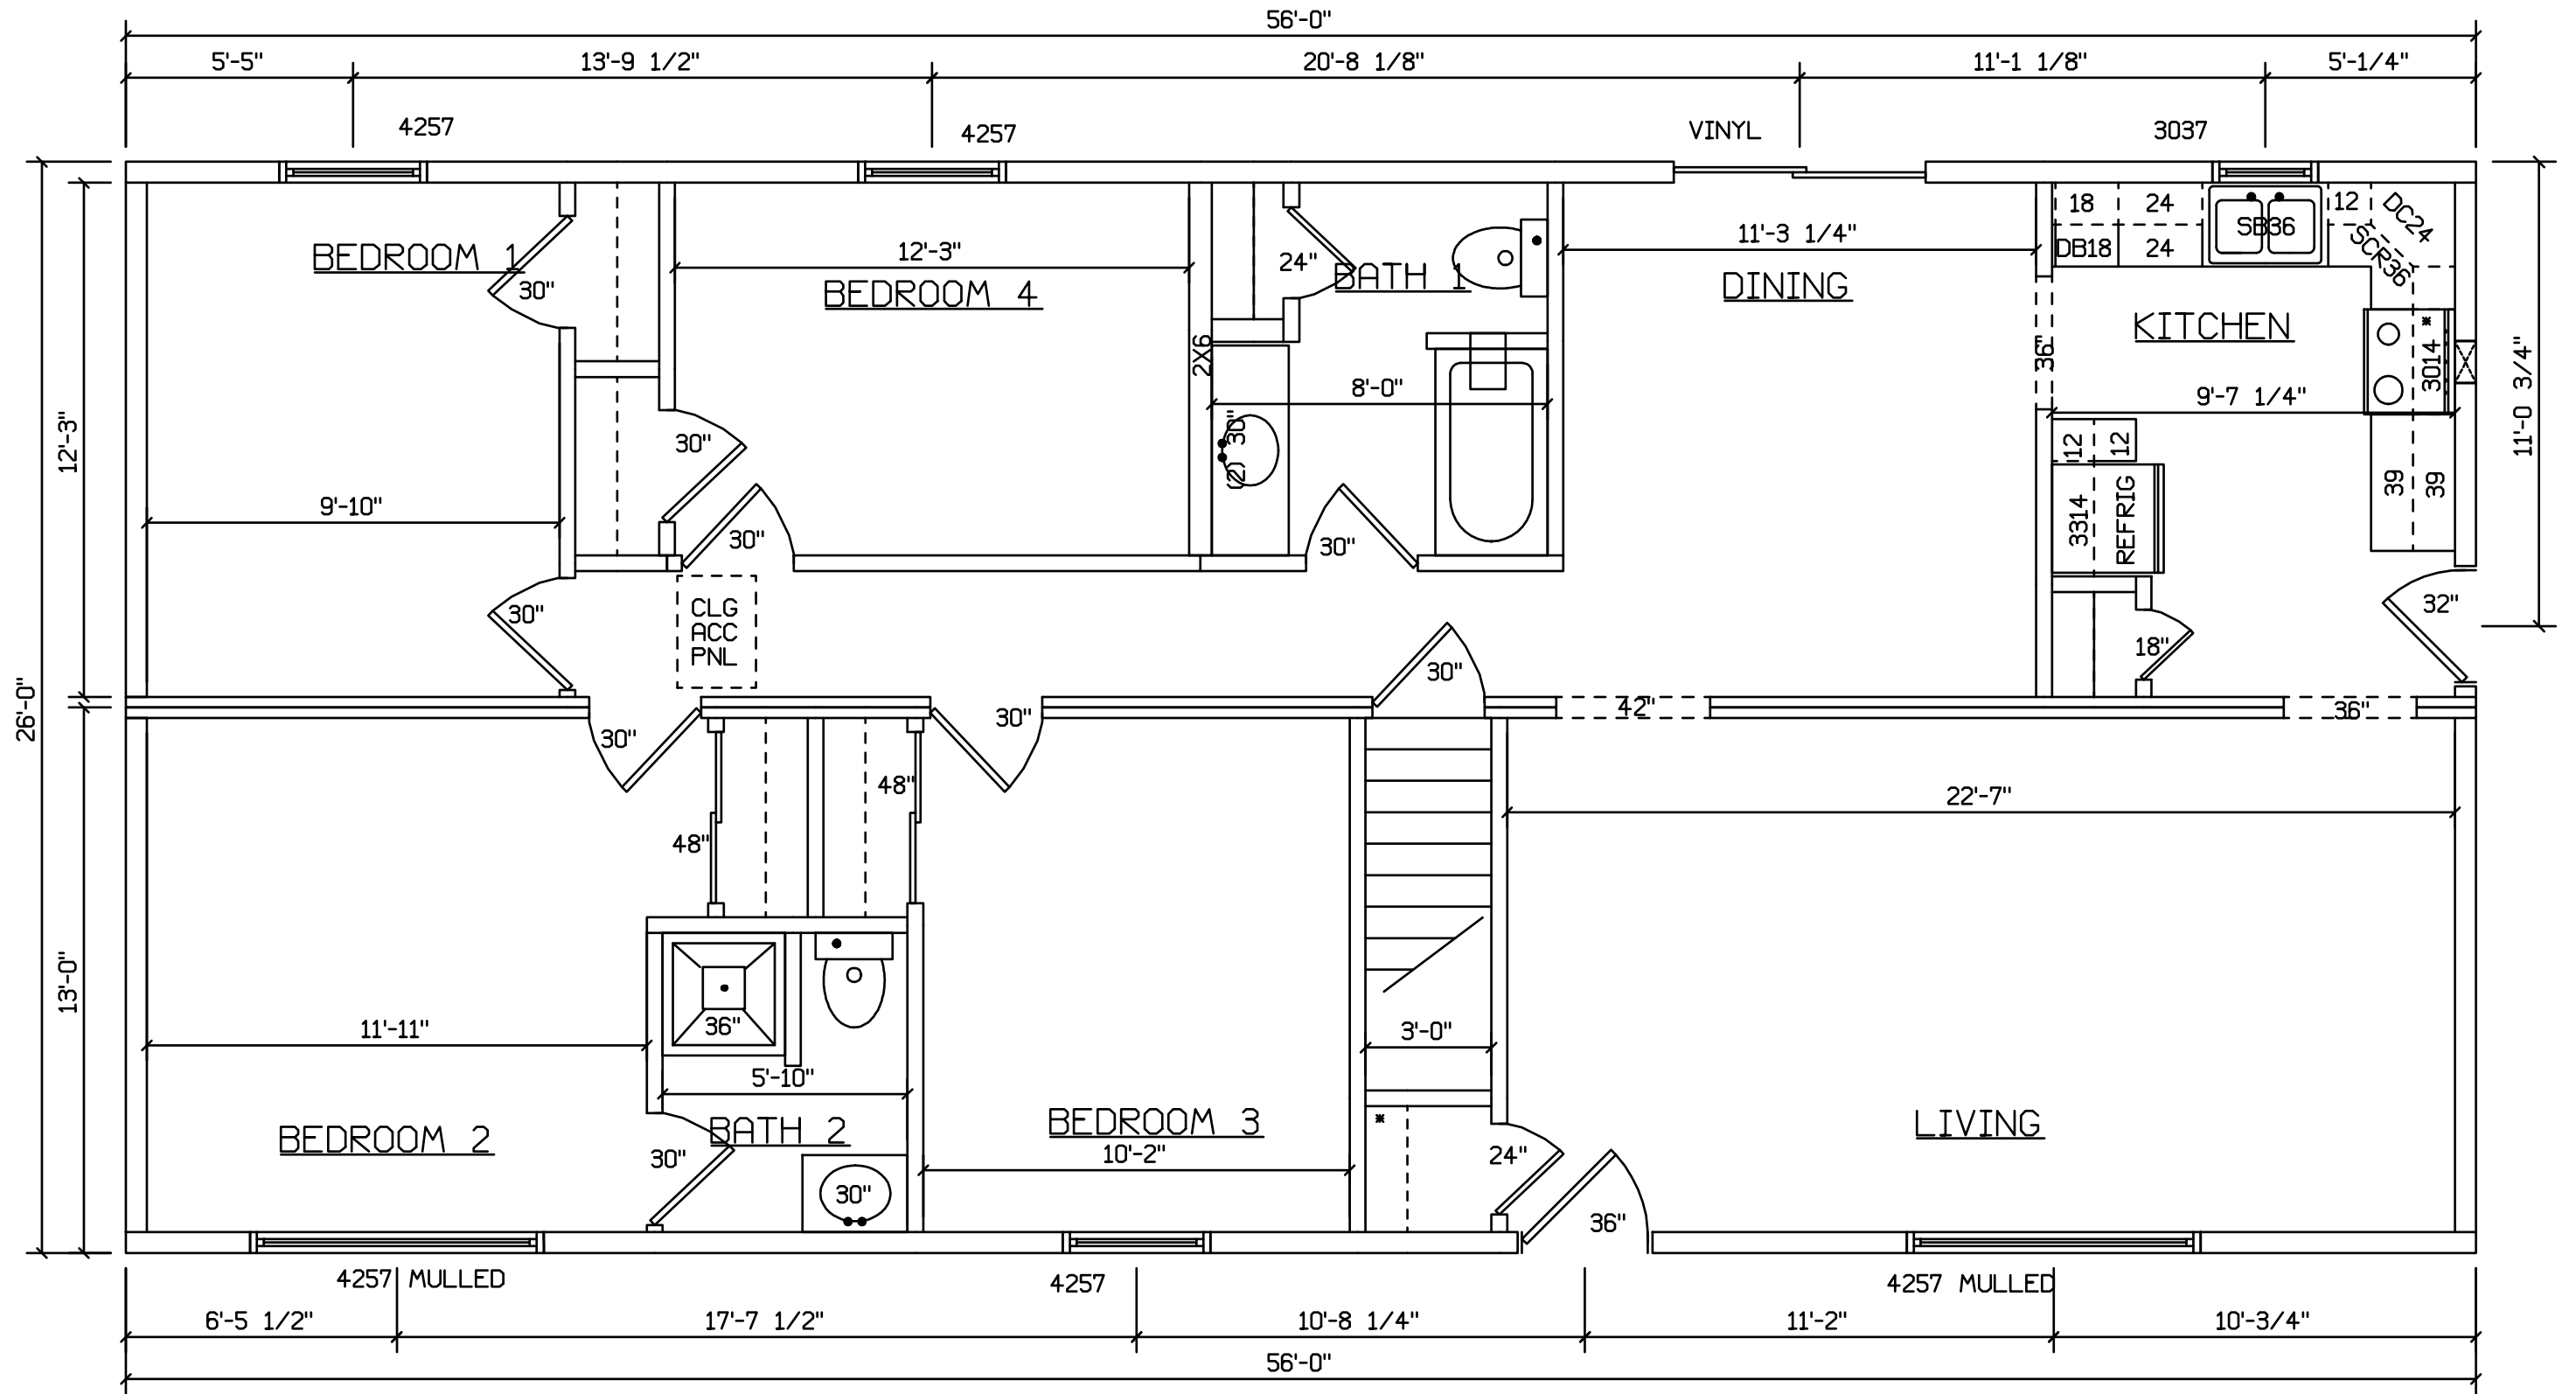

SHENANGO - 267

STAIRS DESIGNED TO 8 1/4" RISE
MAX., AND 9" TREAD MIN W/ 1 1/8" NOSING

STAIRS DESIGNED TO 8 1/4" RISE
 MAX., AND 9" TREAD MIN W/ 1 1/8" NOSING