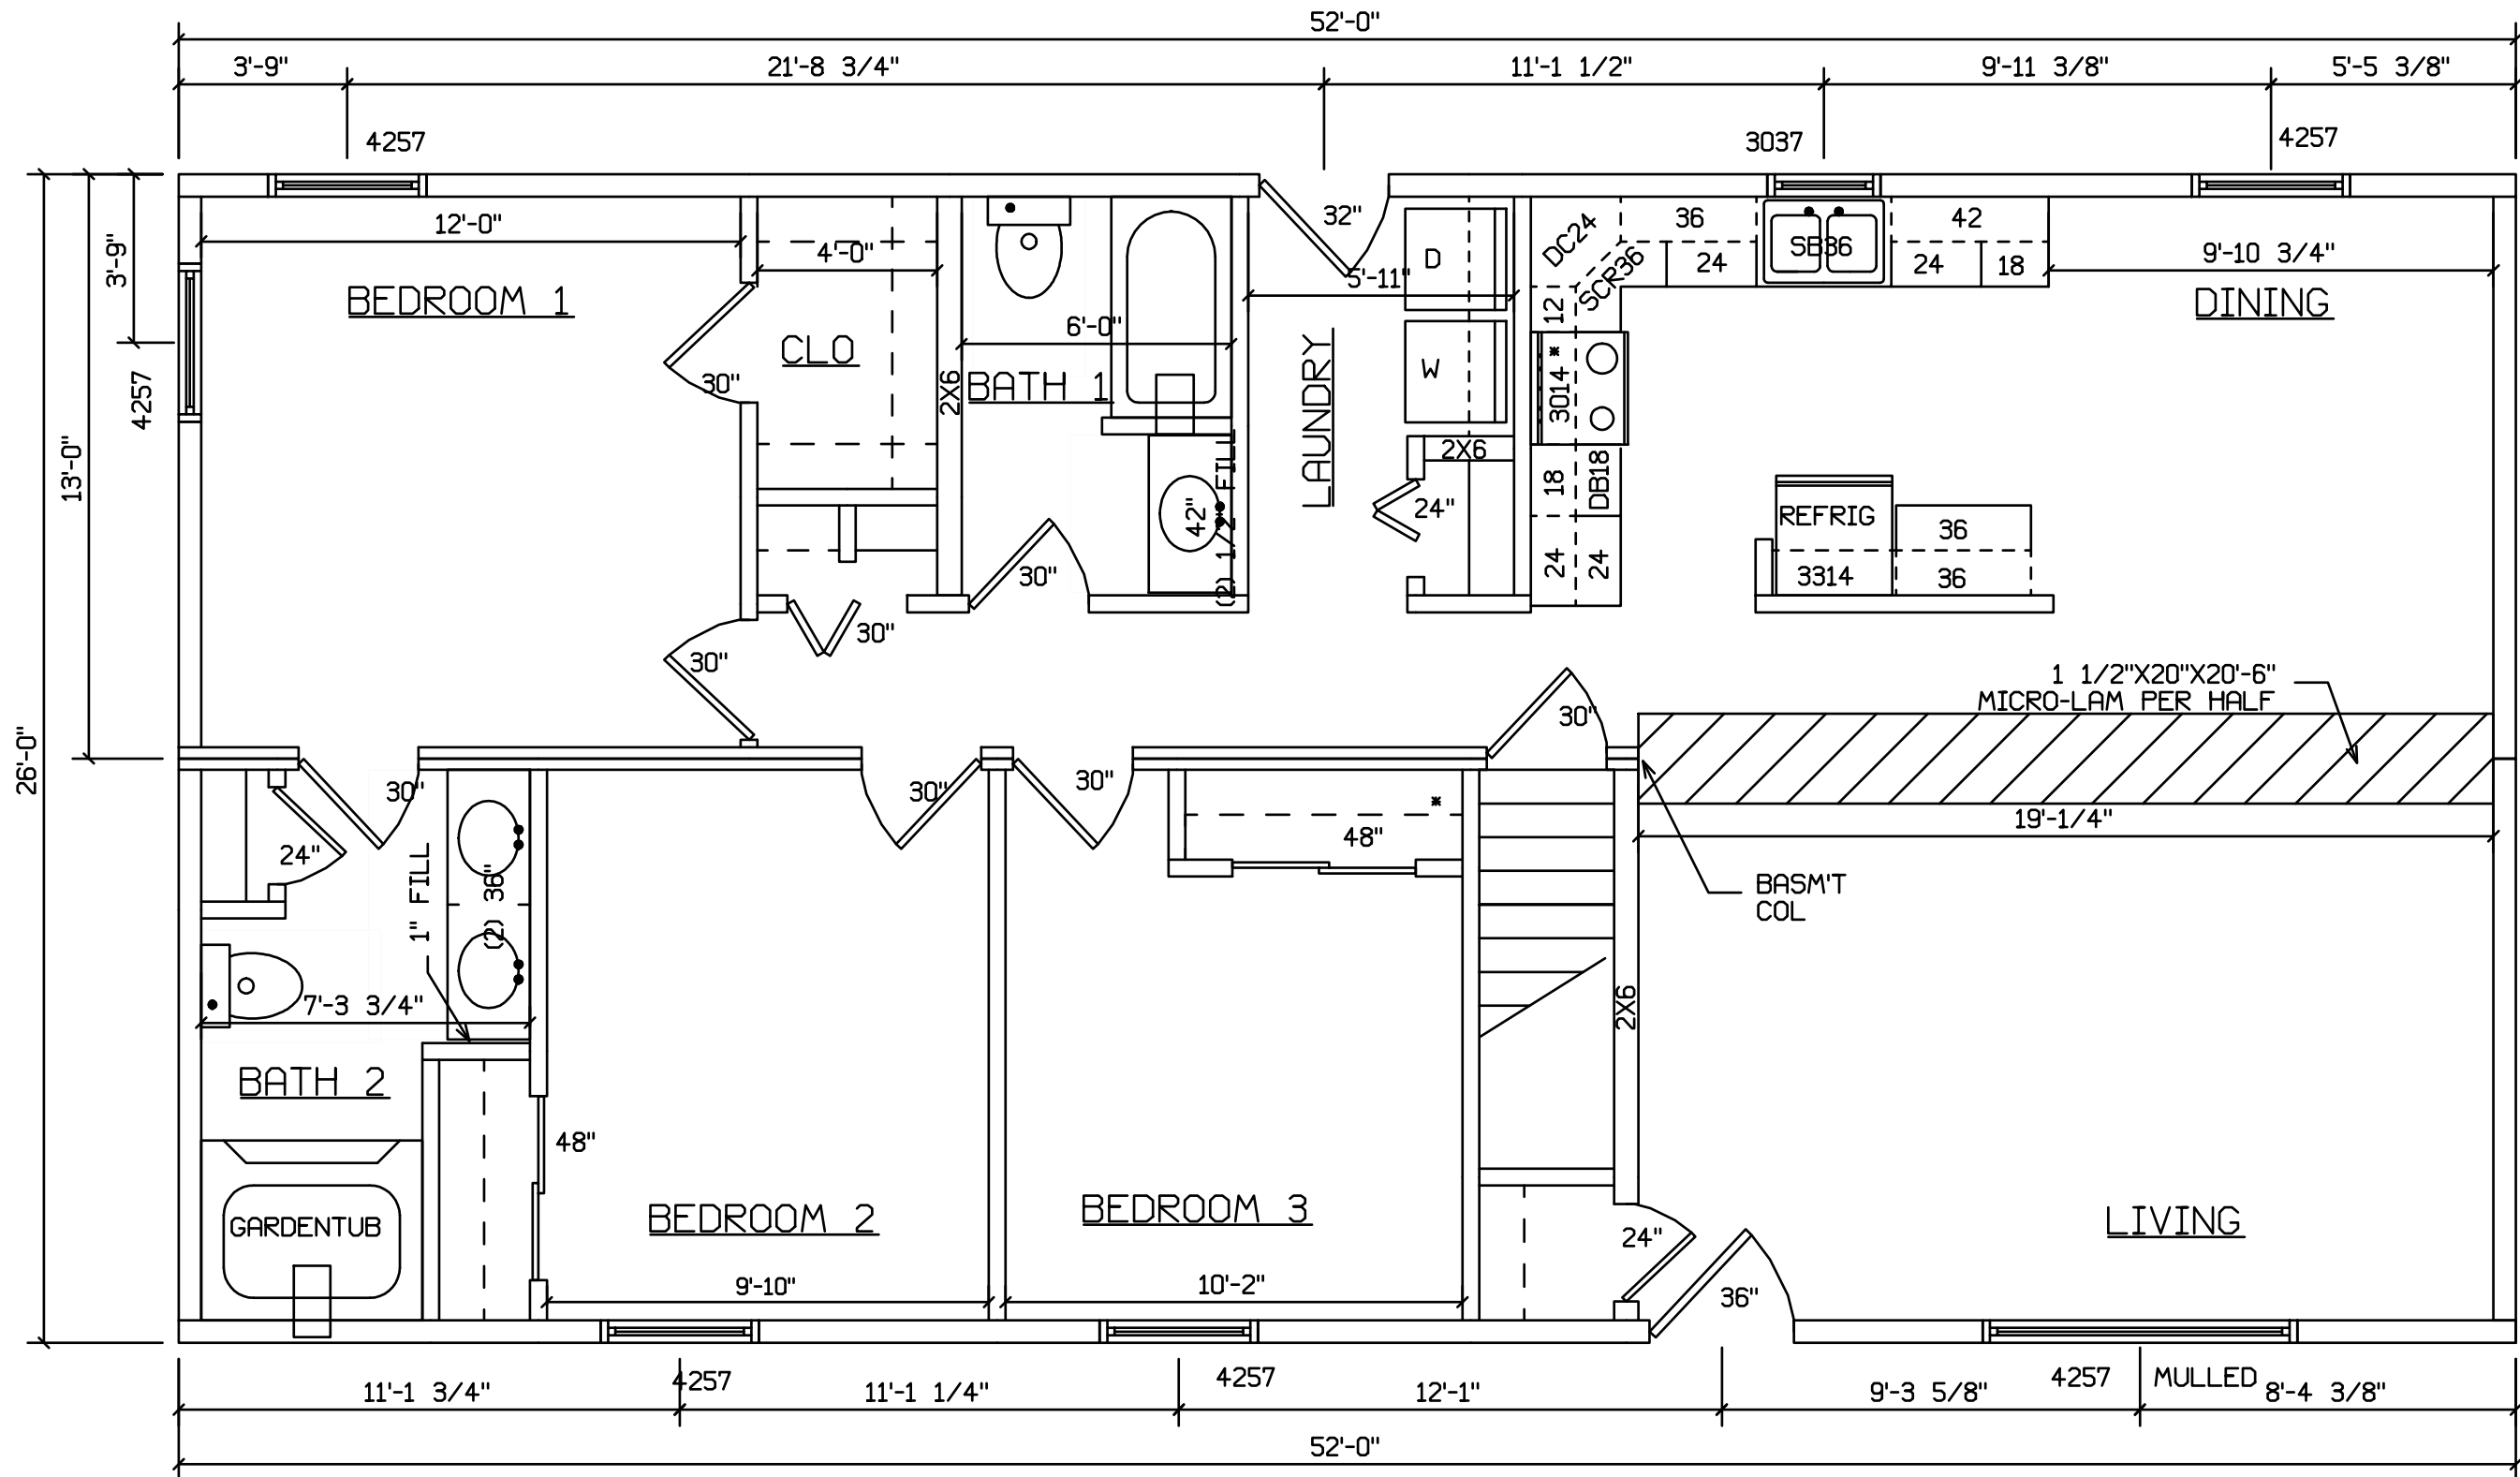

SCHUYLKILL - 266

 HOLD BACK GYPBD 1'-0" PER  
SIDE IN OPEN AREAS  
STAIRS DESIGNED TO 8 1/4" RISE  
MAX., AND 9" TREAD MIN W/ 1 1/8" NOSING

HOLD BACK GYPBD 1'-0" PER SIDE IN OPEN AREAS  
 STAIRS DESIGNED TO 8 1/4" RISE MAX., AND 9" TREAD MIN W/ 1 1/8" NOSING