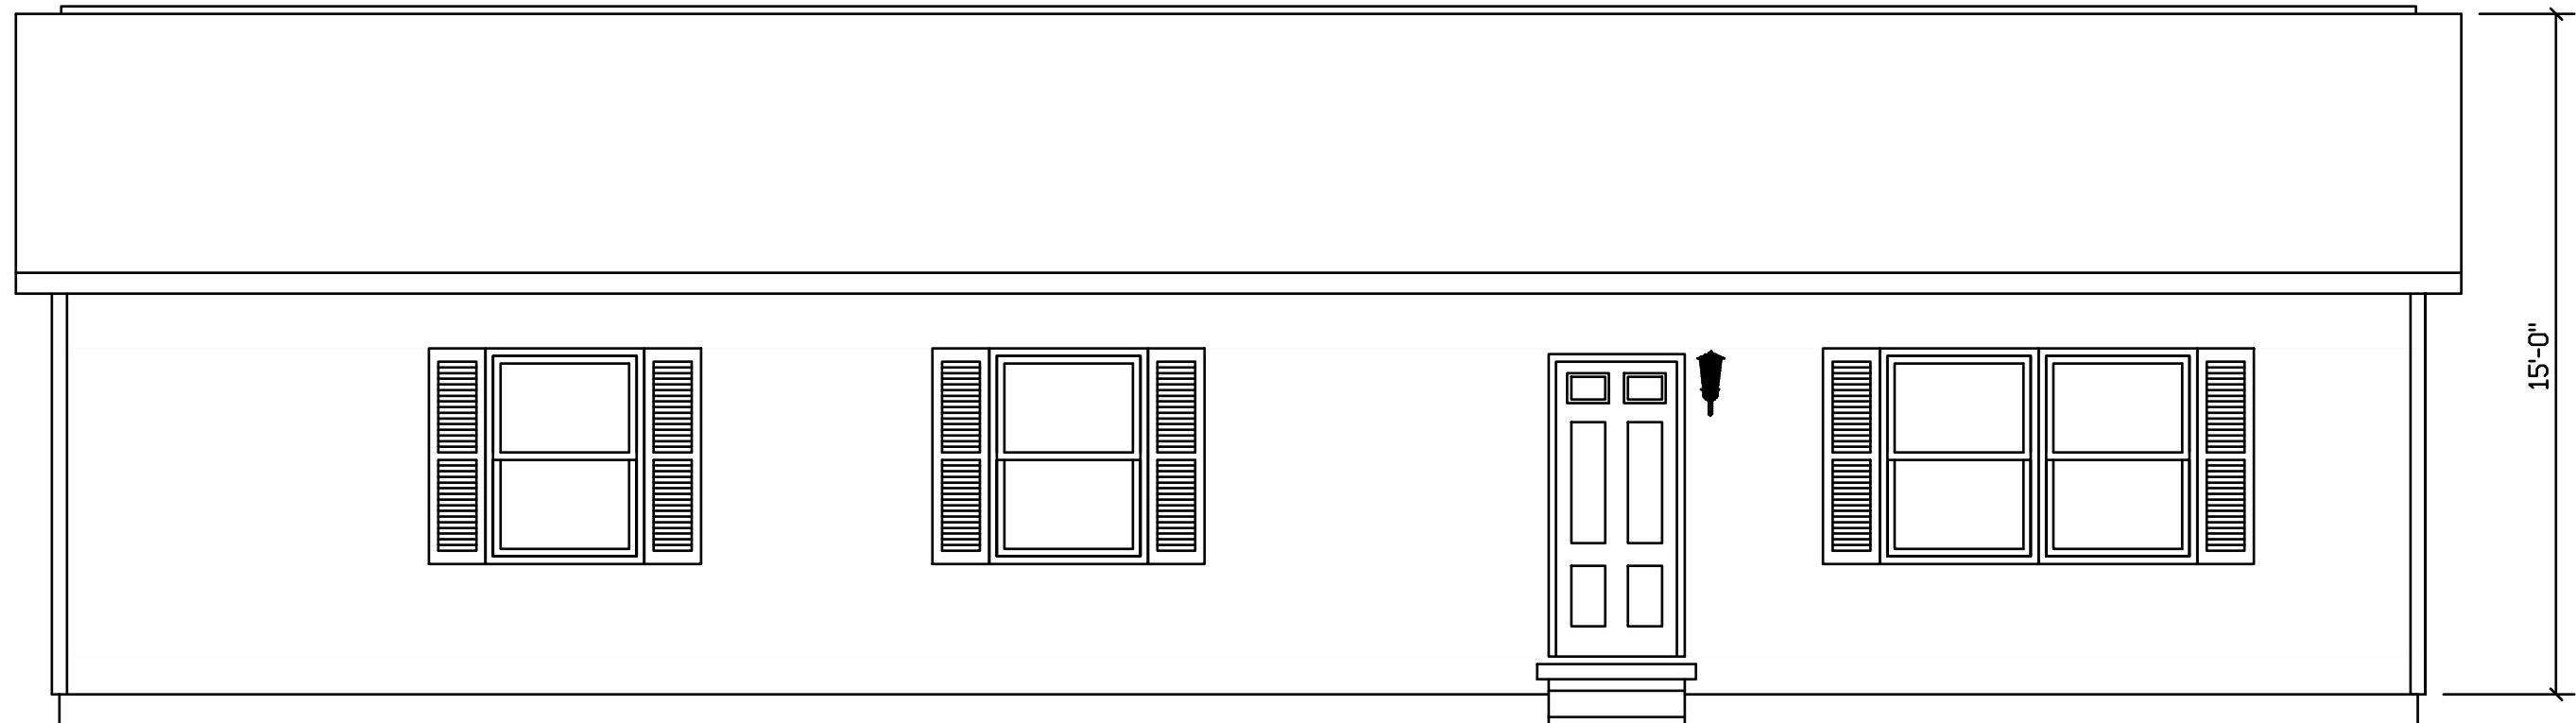

SCHUYLKILL - 266

 HOLD BACK GYPBD 1'-0" PER  
SIDE IN OPEN AREAS  
STAIRS DESIGNED TO 8 1/4" RISE  
MAX., AND 9" TREAD MIN W/ 1 1/8" NOSING

HOLD BACK GYPBD 1'-0" PER SIDE IN OPEN AREAS  
 STAIRS DESIGNED TO 8 1/4" RISE MAX., AND 9" TREAD MIN W/ 1 1/8" NOSING