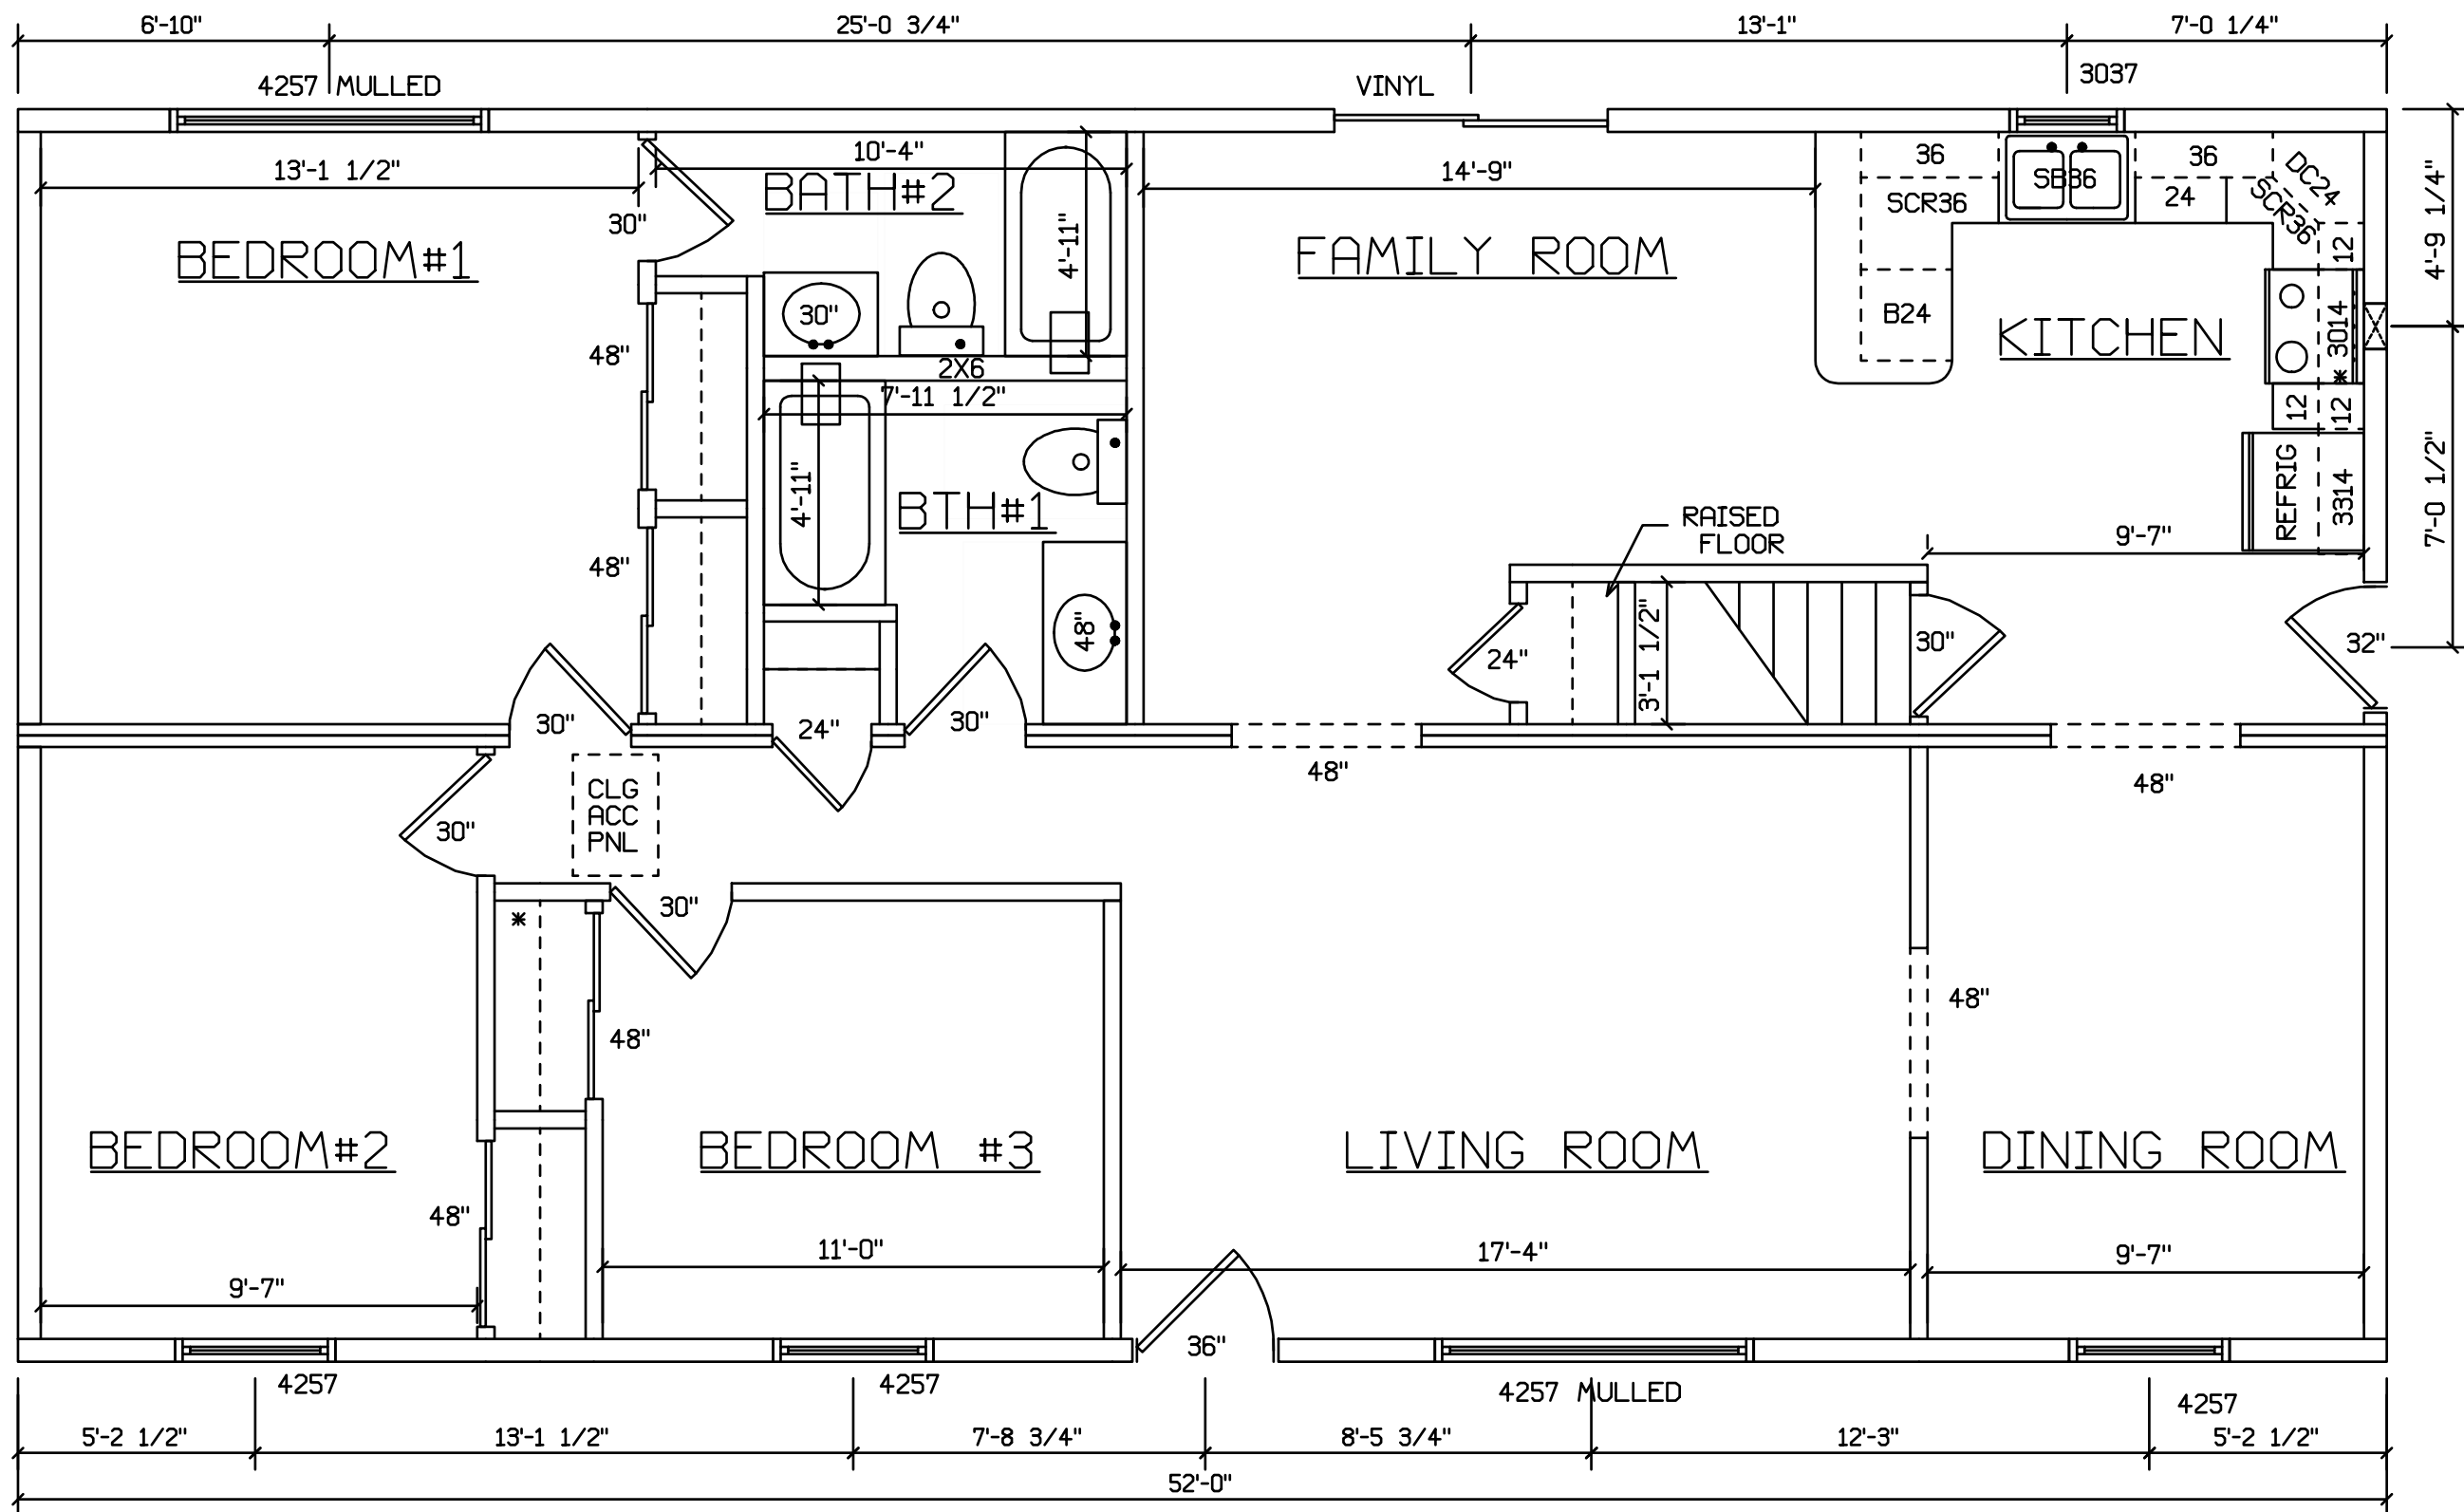

READING - 387

STAIRS DESIGNED TO 8 1/4" RISE
MAX., AND 9" TREAD MIN W/ 1 1/8" NOSING

STAIRS DESIGNED TO 8 1/4" RISE
 MAX., AND 9" TREAD MIN W/ 1 1/8" NOSING