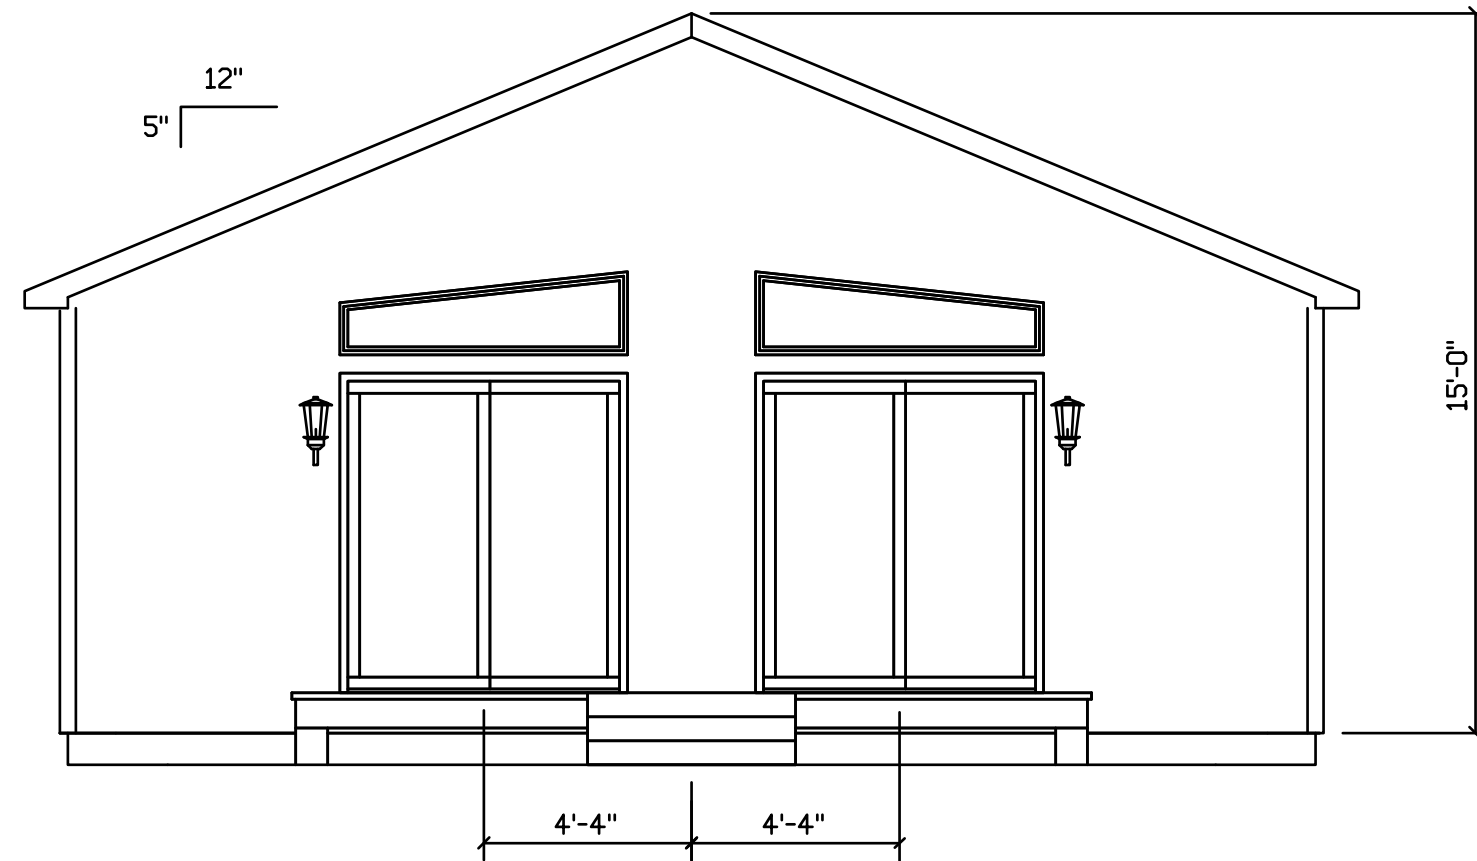

MOUNTAINVIEW #227

 HOLD BACK GYPBD 1'-0" PER
SIDE IN OPEN AREAS

STAIRS DESIGNED TO 8 1/4" RISE
MAX., AND 9" TREAD MIN W/ 1 1/8" NOSING

MOUNTAINVIEW #227

 HOLD BACK GYPBD 1'-0" PER
SIDE IN OPEN AREAS
STAIRS DESIGNED TO 8 1/4" RISE
MAX., AND 9" TREAD MIN W/ 1 1/8" NOSING

▨ HOLD BACK GYPBD 1'-0" PER SIDE IN OPEN AREAS
 STAIRS DESIGNED TO 8 1/4" RISE MAX., AND 9" TREAD MIN W/ 1 1/8" NOSING