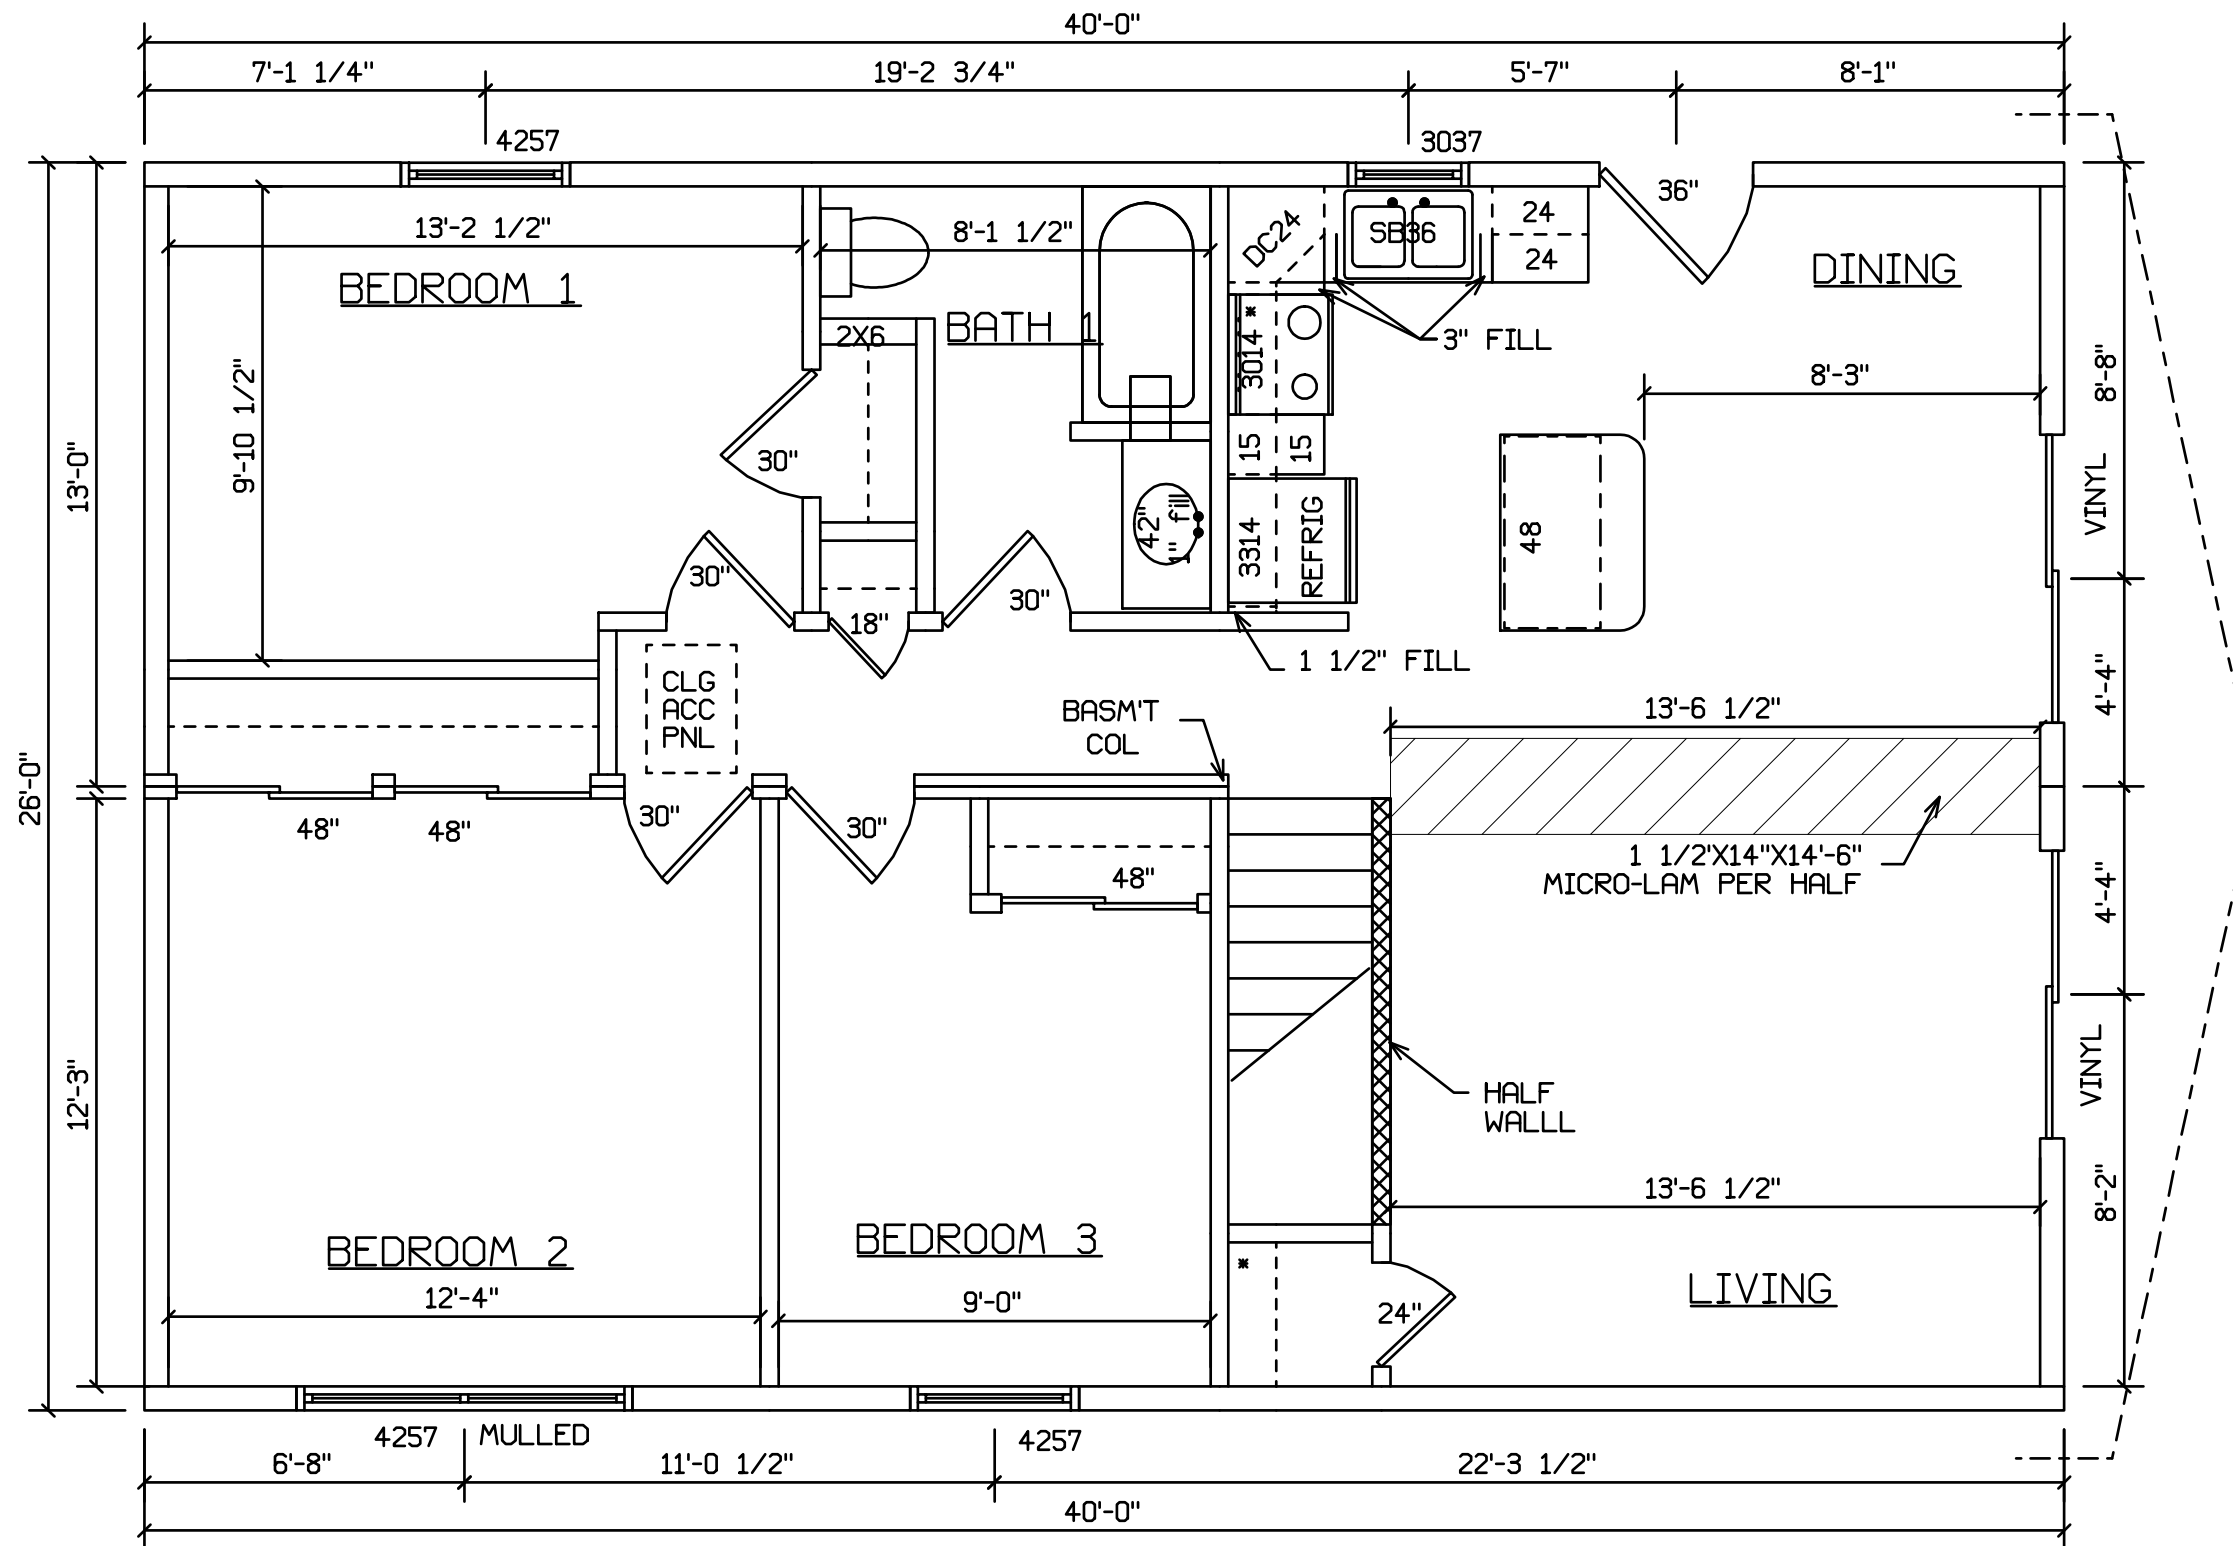

MOUNTAINVIEW #227

 HOLD BACK GYPBD 1'-0" PER
SIDE IN OPEN AREAS

STAIRS DESIGNED TO 8 1/4" RISE
MAX., AND 9" TREAD MIN W/ 1 1/8" NOSING

MOUNTAINVIEW #227

 HOLD BACK GYPBD 1'-0" PER
SIDE IN OPEN AREAS
STAIRS DESIGNED TO 8 1/4" RISE
MAX., AND 9" TREAD MIN W/ 1 1/8" NOSING

▨ HOLD BACK GYPBD 1'-0" PER SIDE IN OPEN AREAS
 STAIRS DESIGNED TO 8 1/4" RISE MAX., AND 9" TREAD MIN W/ 1 1/8" NOSING