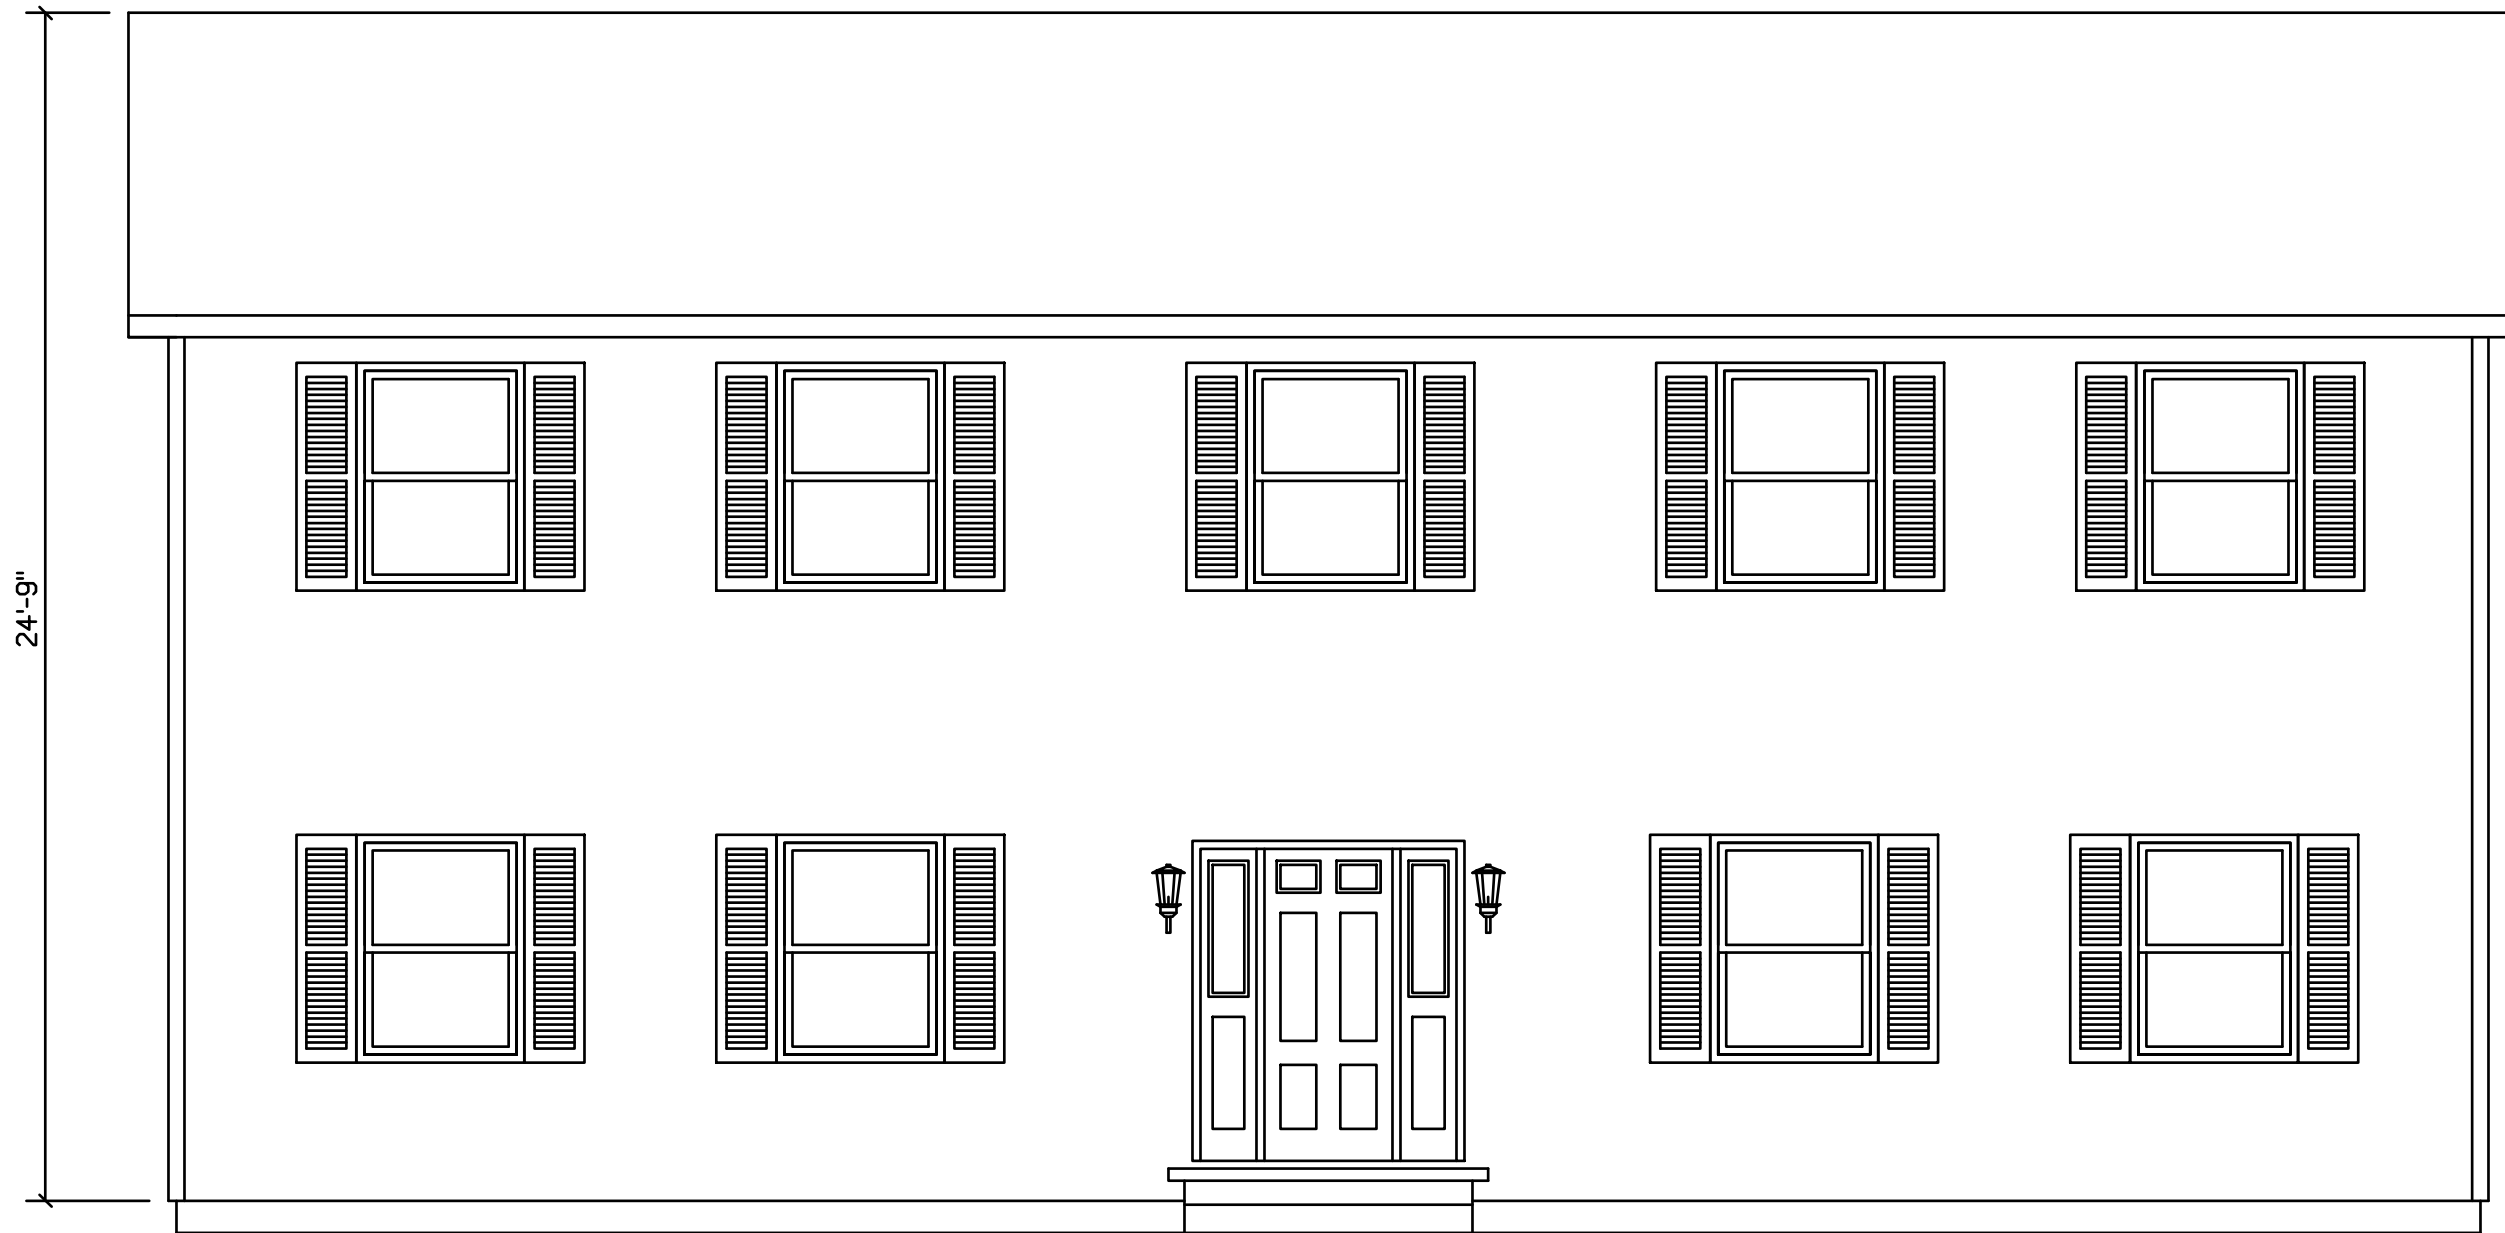

MARTINSBURG 513

FRONT

 HOLD BACK GYPBD 1'-0" PER
SIDE IN OPEN AREAS

STAIRS DESIGNED TO 8 1/4" RISE
MAX., AND 9" TREAD MIN W/ 1 1/8" NOSING

 HOLD BACK GYPBD 1'-0" PER SIDE IN OPEN AREAS

STAIRS DESIGNED TO 8 1/4" RISE MAX., AND 9" TREAD MIN W/ 1 1/8" NOSING

 HOLD BACK GYPBD 1'-0" PER SIDE IN OPEN AREAS

STAIRS DESIGNED TO 8 1/4" RISE MAX., AND 9" TREAD MIN W/ 1 1/8" NOSING