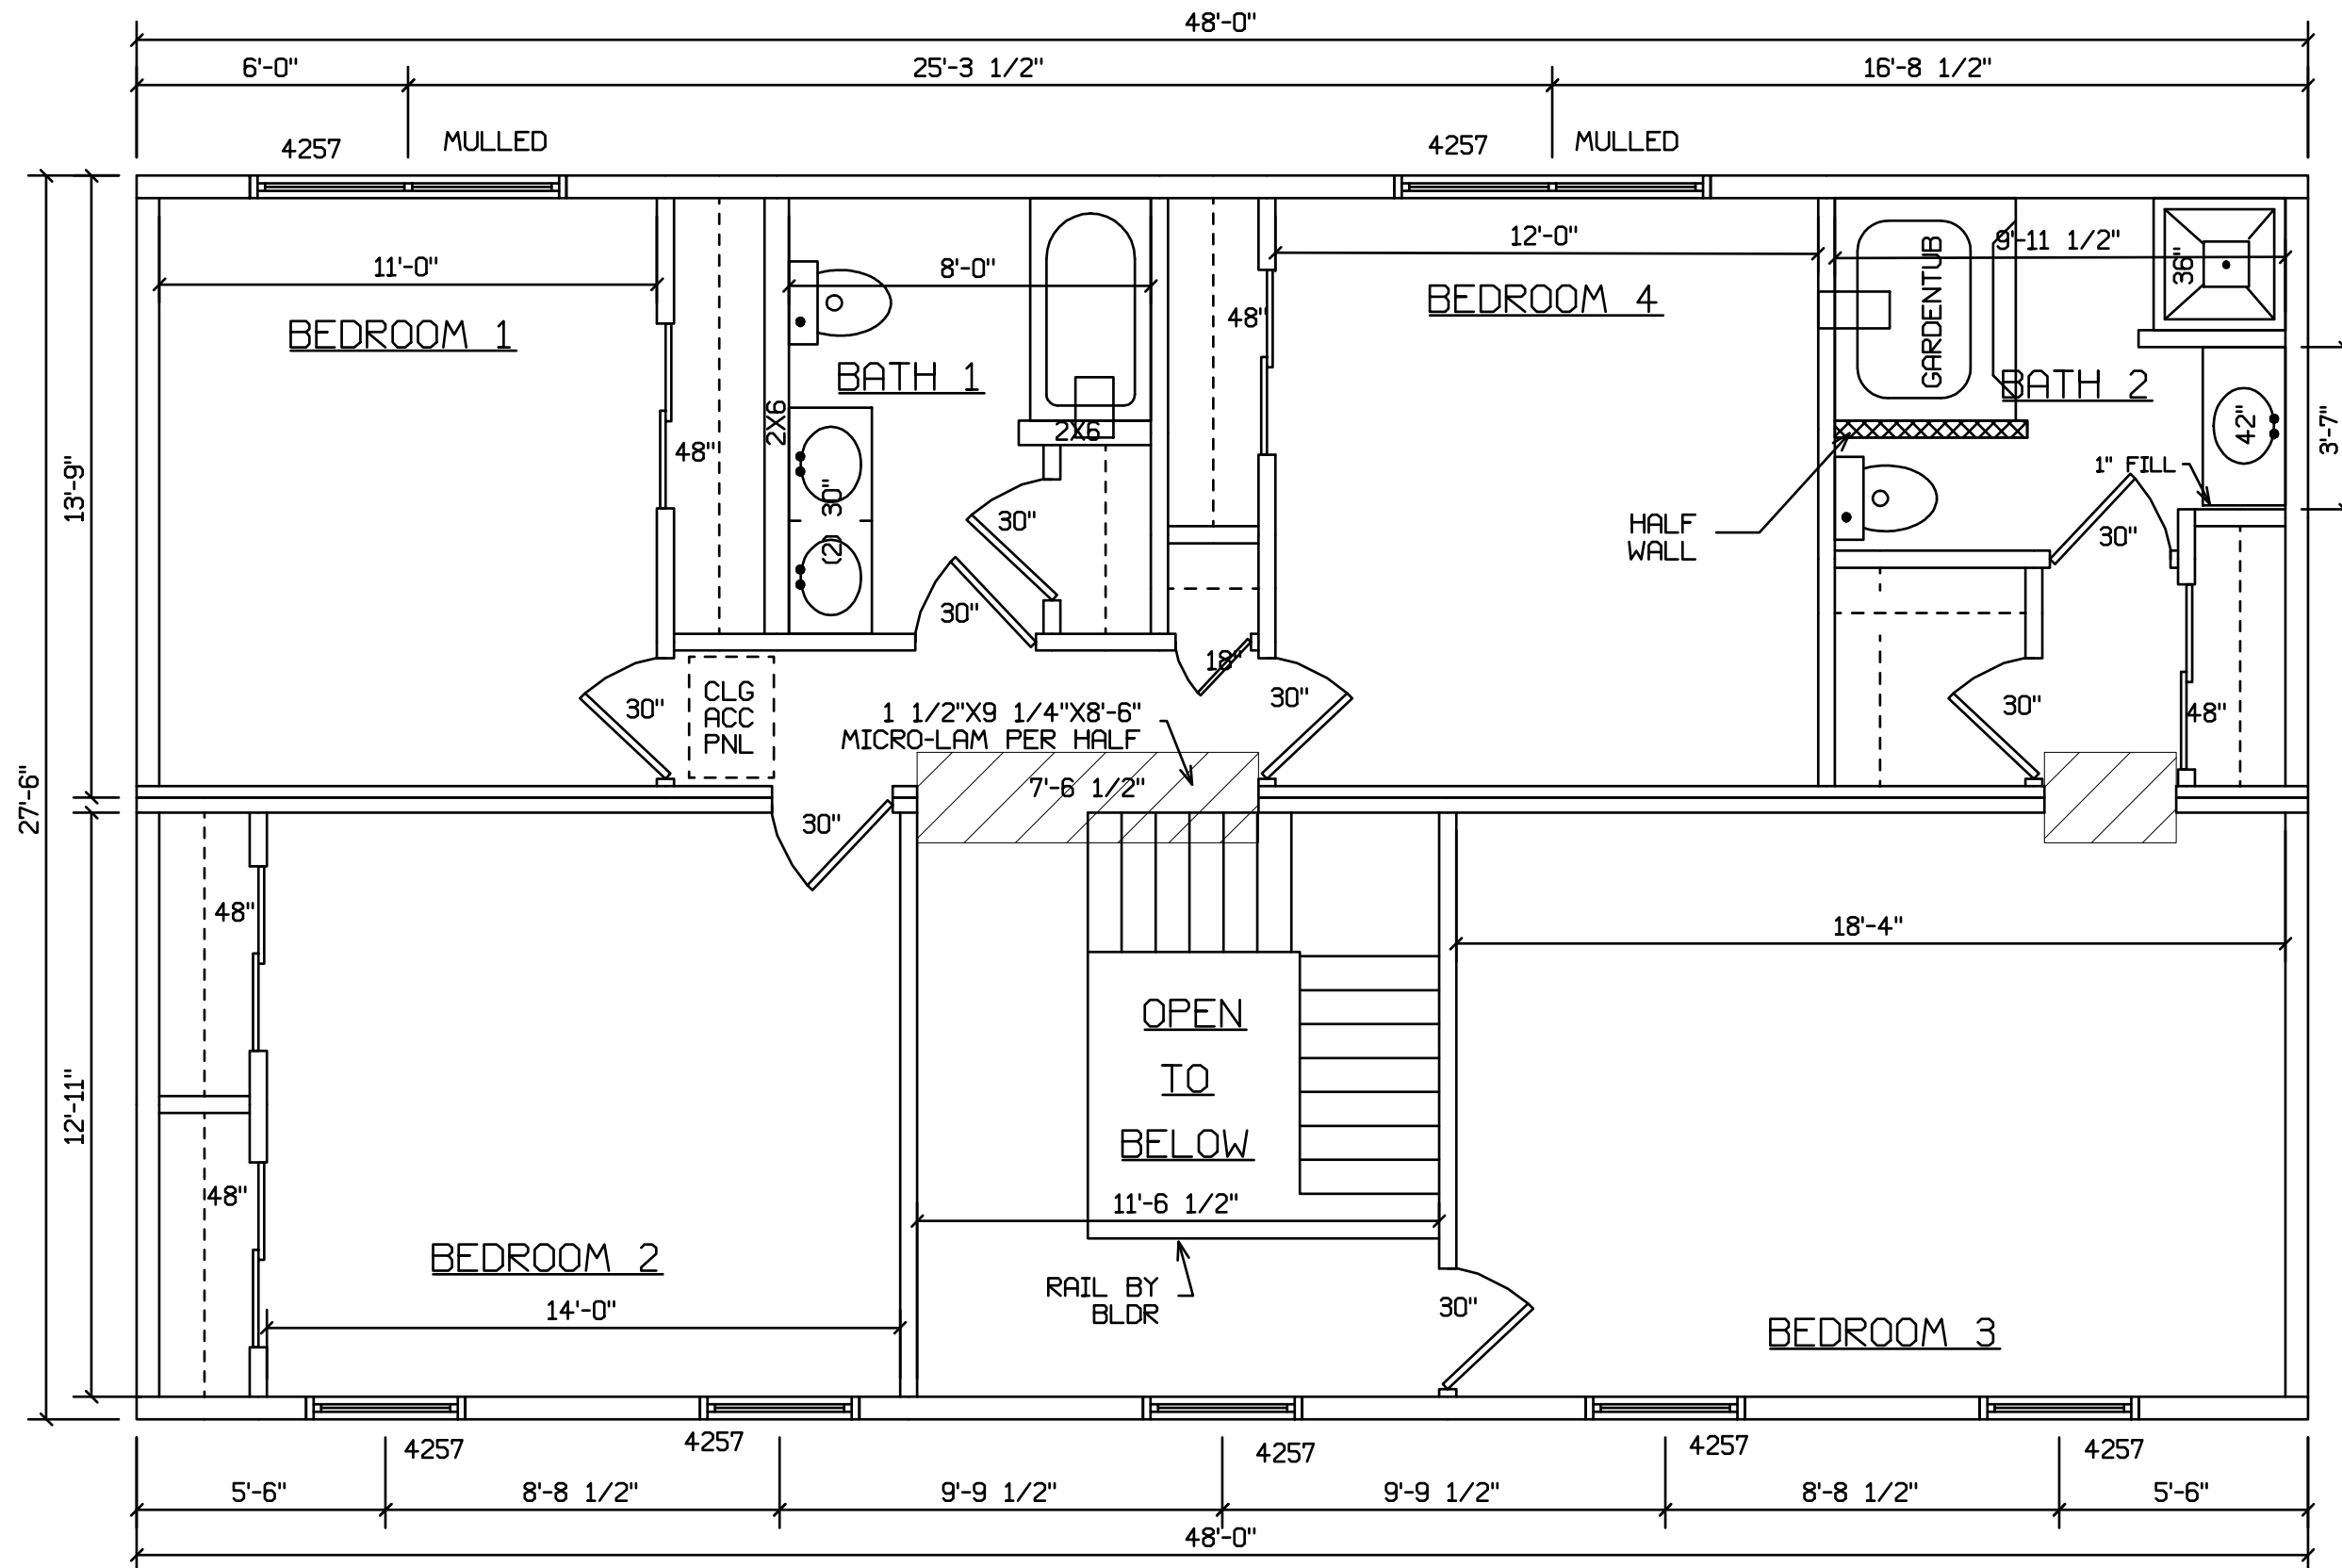

MARTINSBURG 513

FRONT

 HOLD BACK GYPBD 1'-0" PER
SIDE IN OPEN AREAS

STAIRS DESIGNED TO 8 1/4" RISE
MAX., AND 9" TREAD MIN W/ 1 1/8" NOSING

 HOLD BACK GYPBD 1'-0" PER SIDE IN OPEN AREAS

STAIRS DESIGNED TO 8 1/4" RISE MAX., AND 9" TREAD MIN W/ 1 1/8" NOSING

 HOLD BACK GYPBD 1'-0" PER SIDE IN OPEN AREAS

STAIRS DESIGNED TO 8 1/4" RISE MAX., AND 9" TREAD MIN W/ 1 1/8" NOSING