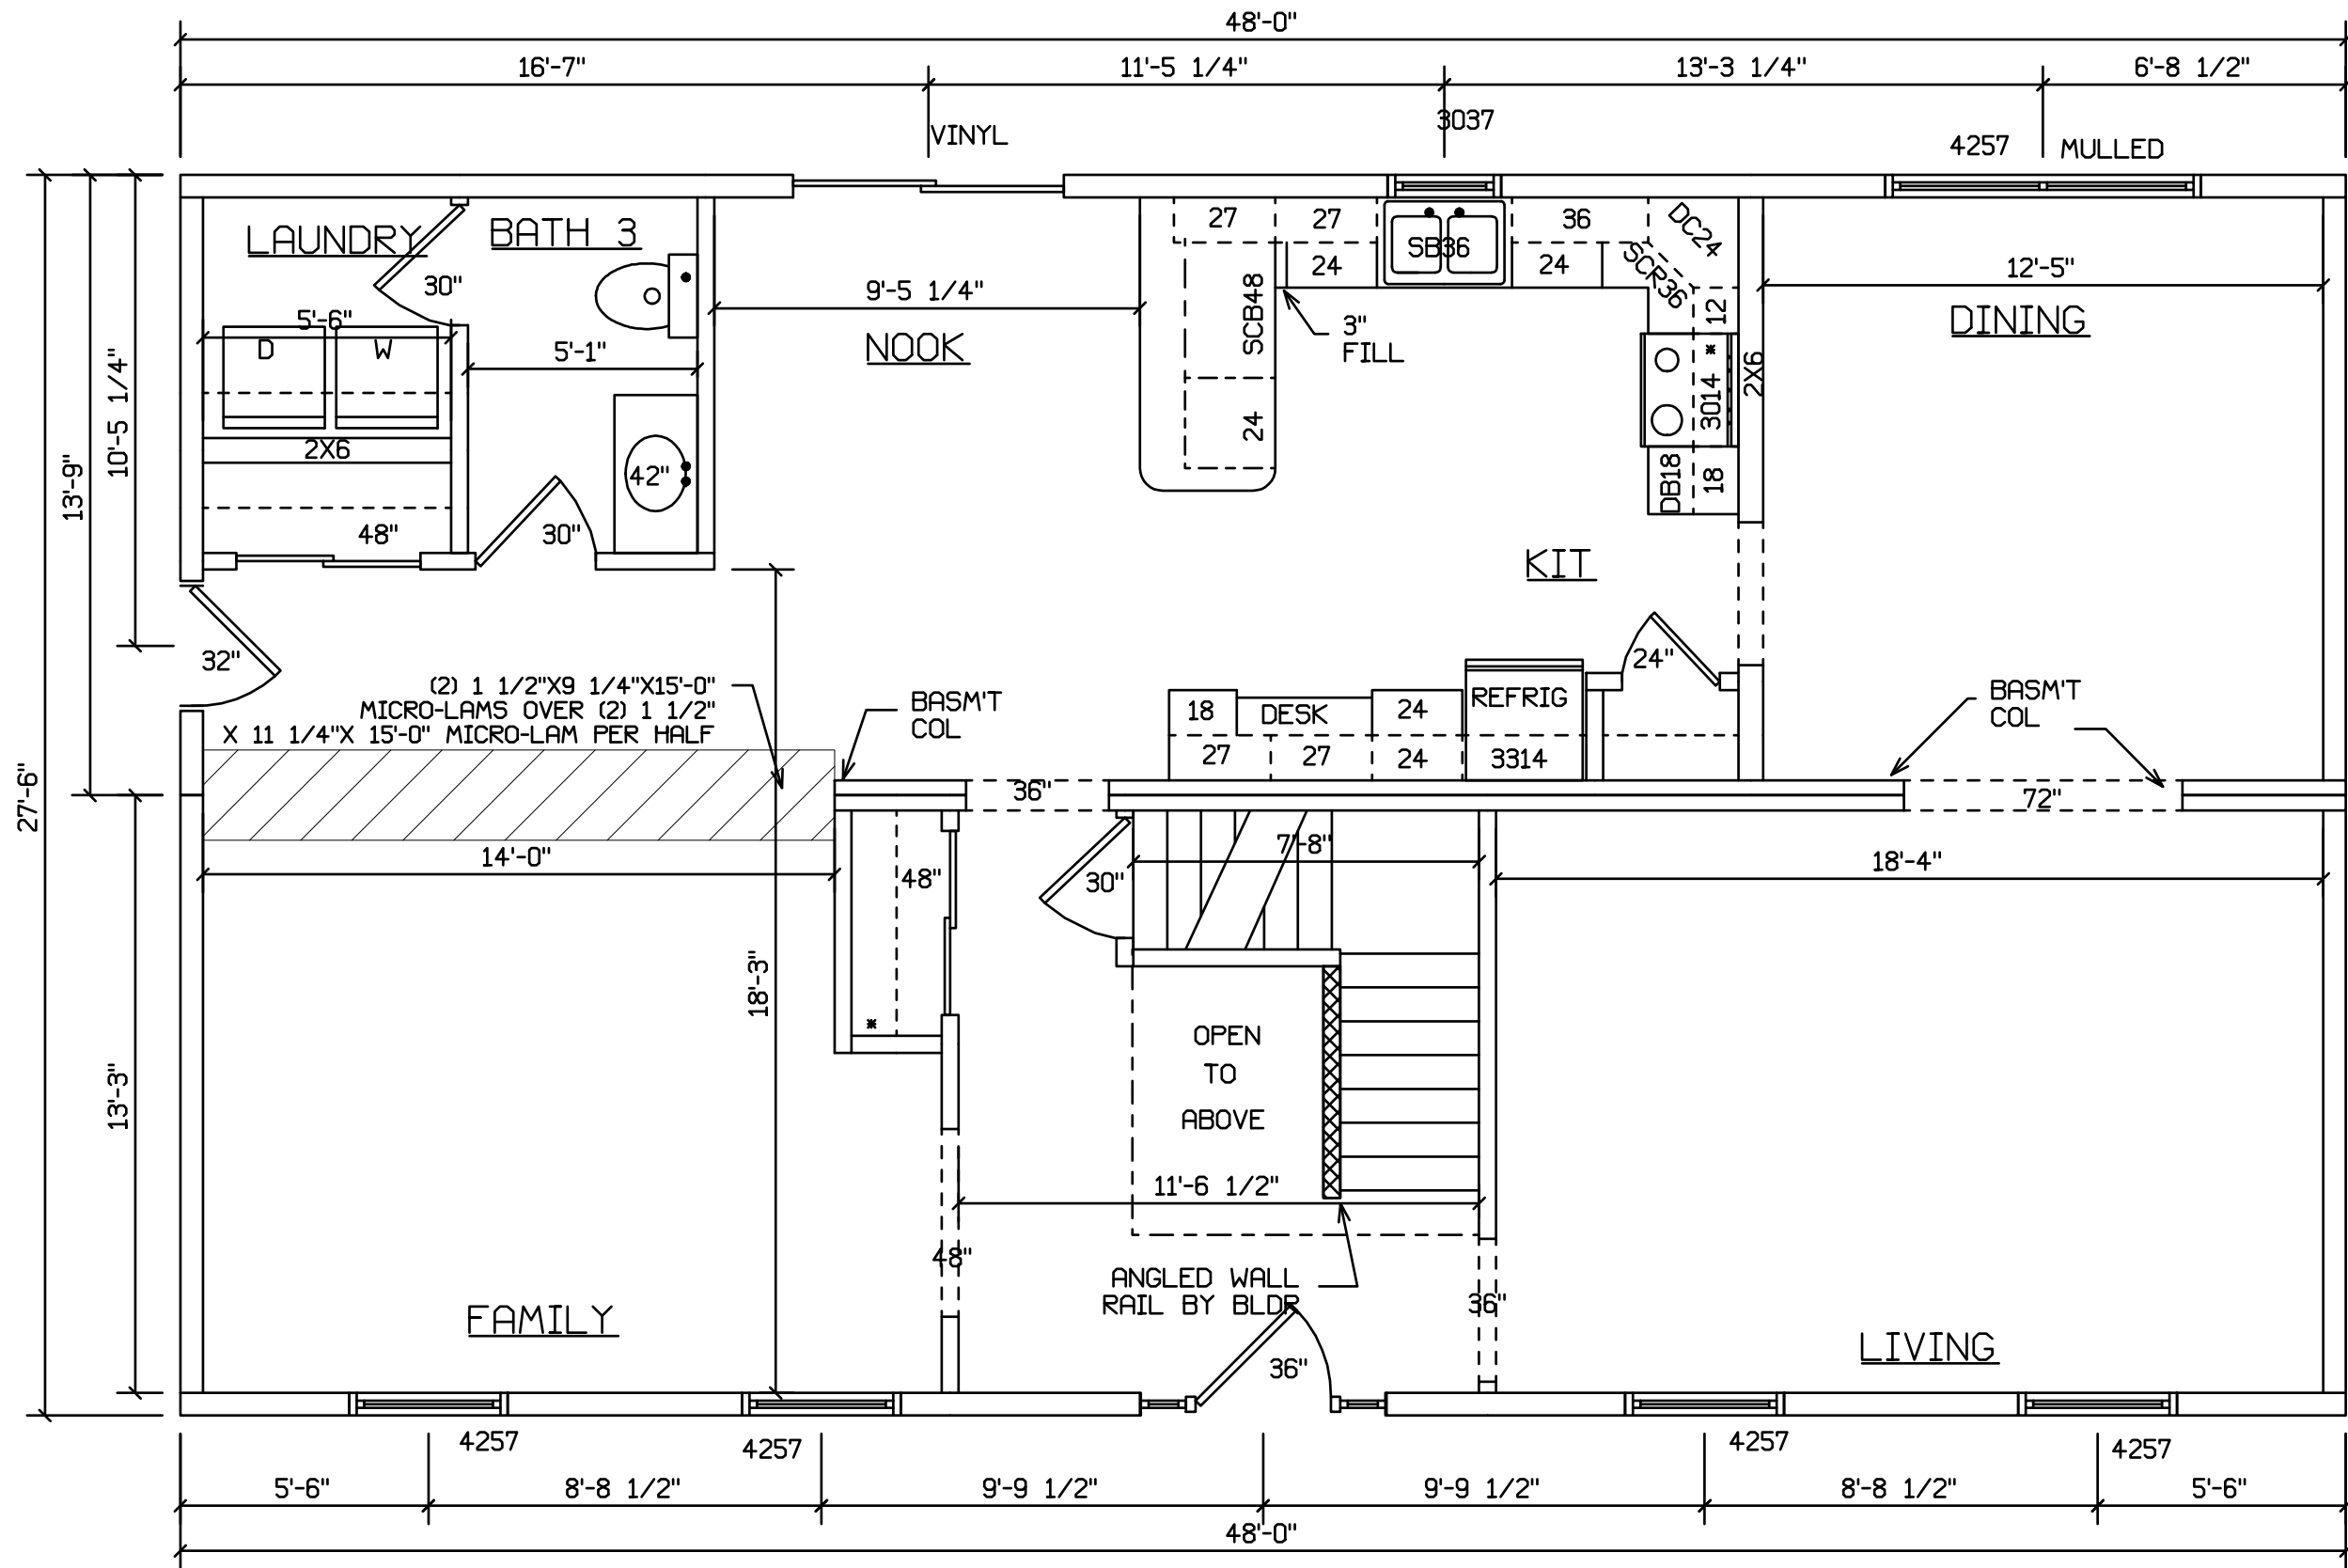

MARTINSBURG 513

FRONT

 HOLD BACK GYPBD 1'-0" PER
SIDE IN OPEN AREAS

STAIRS DESIGNED TO 8 1/4" RISE
MAX., AND 9" TREAD MIN W/ 1 1/8" NOSING

 HOLD BACK GYPBD 1'-0" PER SIDE IN OPEN AREAS

STAIRS DESIGNED TO 8 1/4" RISE MAX., AND 9" TREAD MIN W/ 1 1/8" NOSING

 HOLD BACK GYPBD 1'-0" PER SIDE IN OPEN AREAS

STAIRS DESIGNED TO 8 1/4" RISE MAX., AND 9" TREAD MIN W/ 1 1/8" NOSING