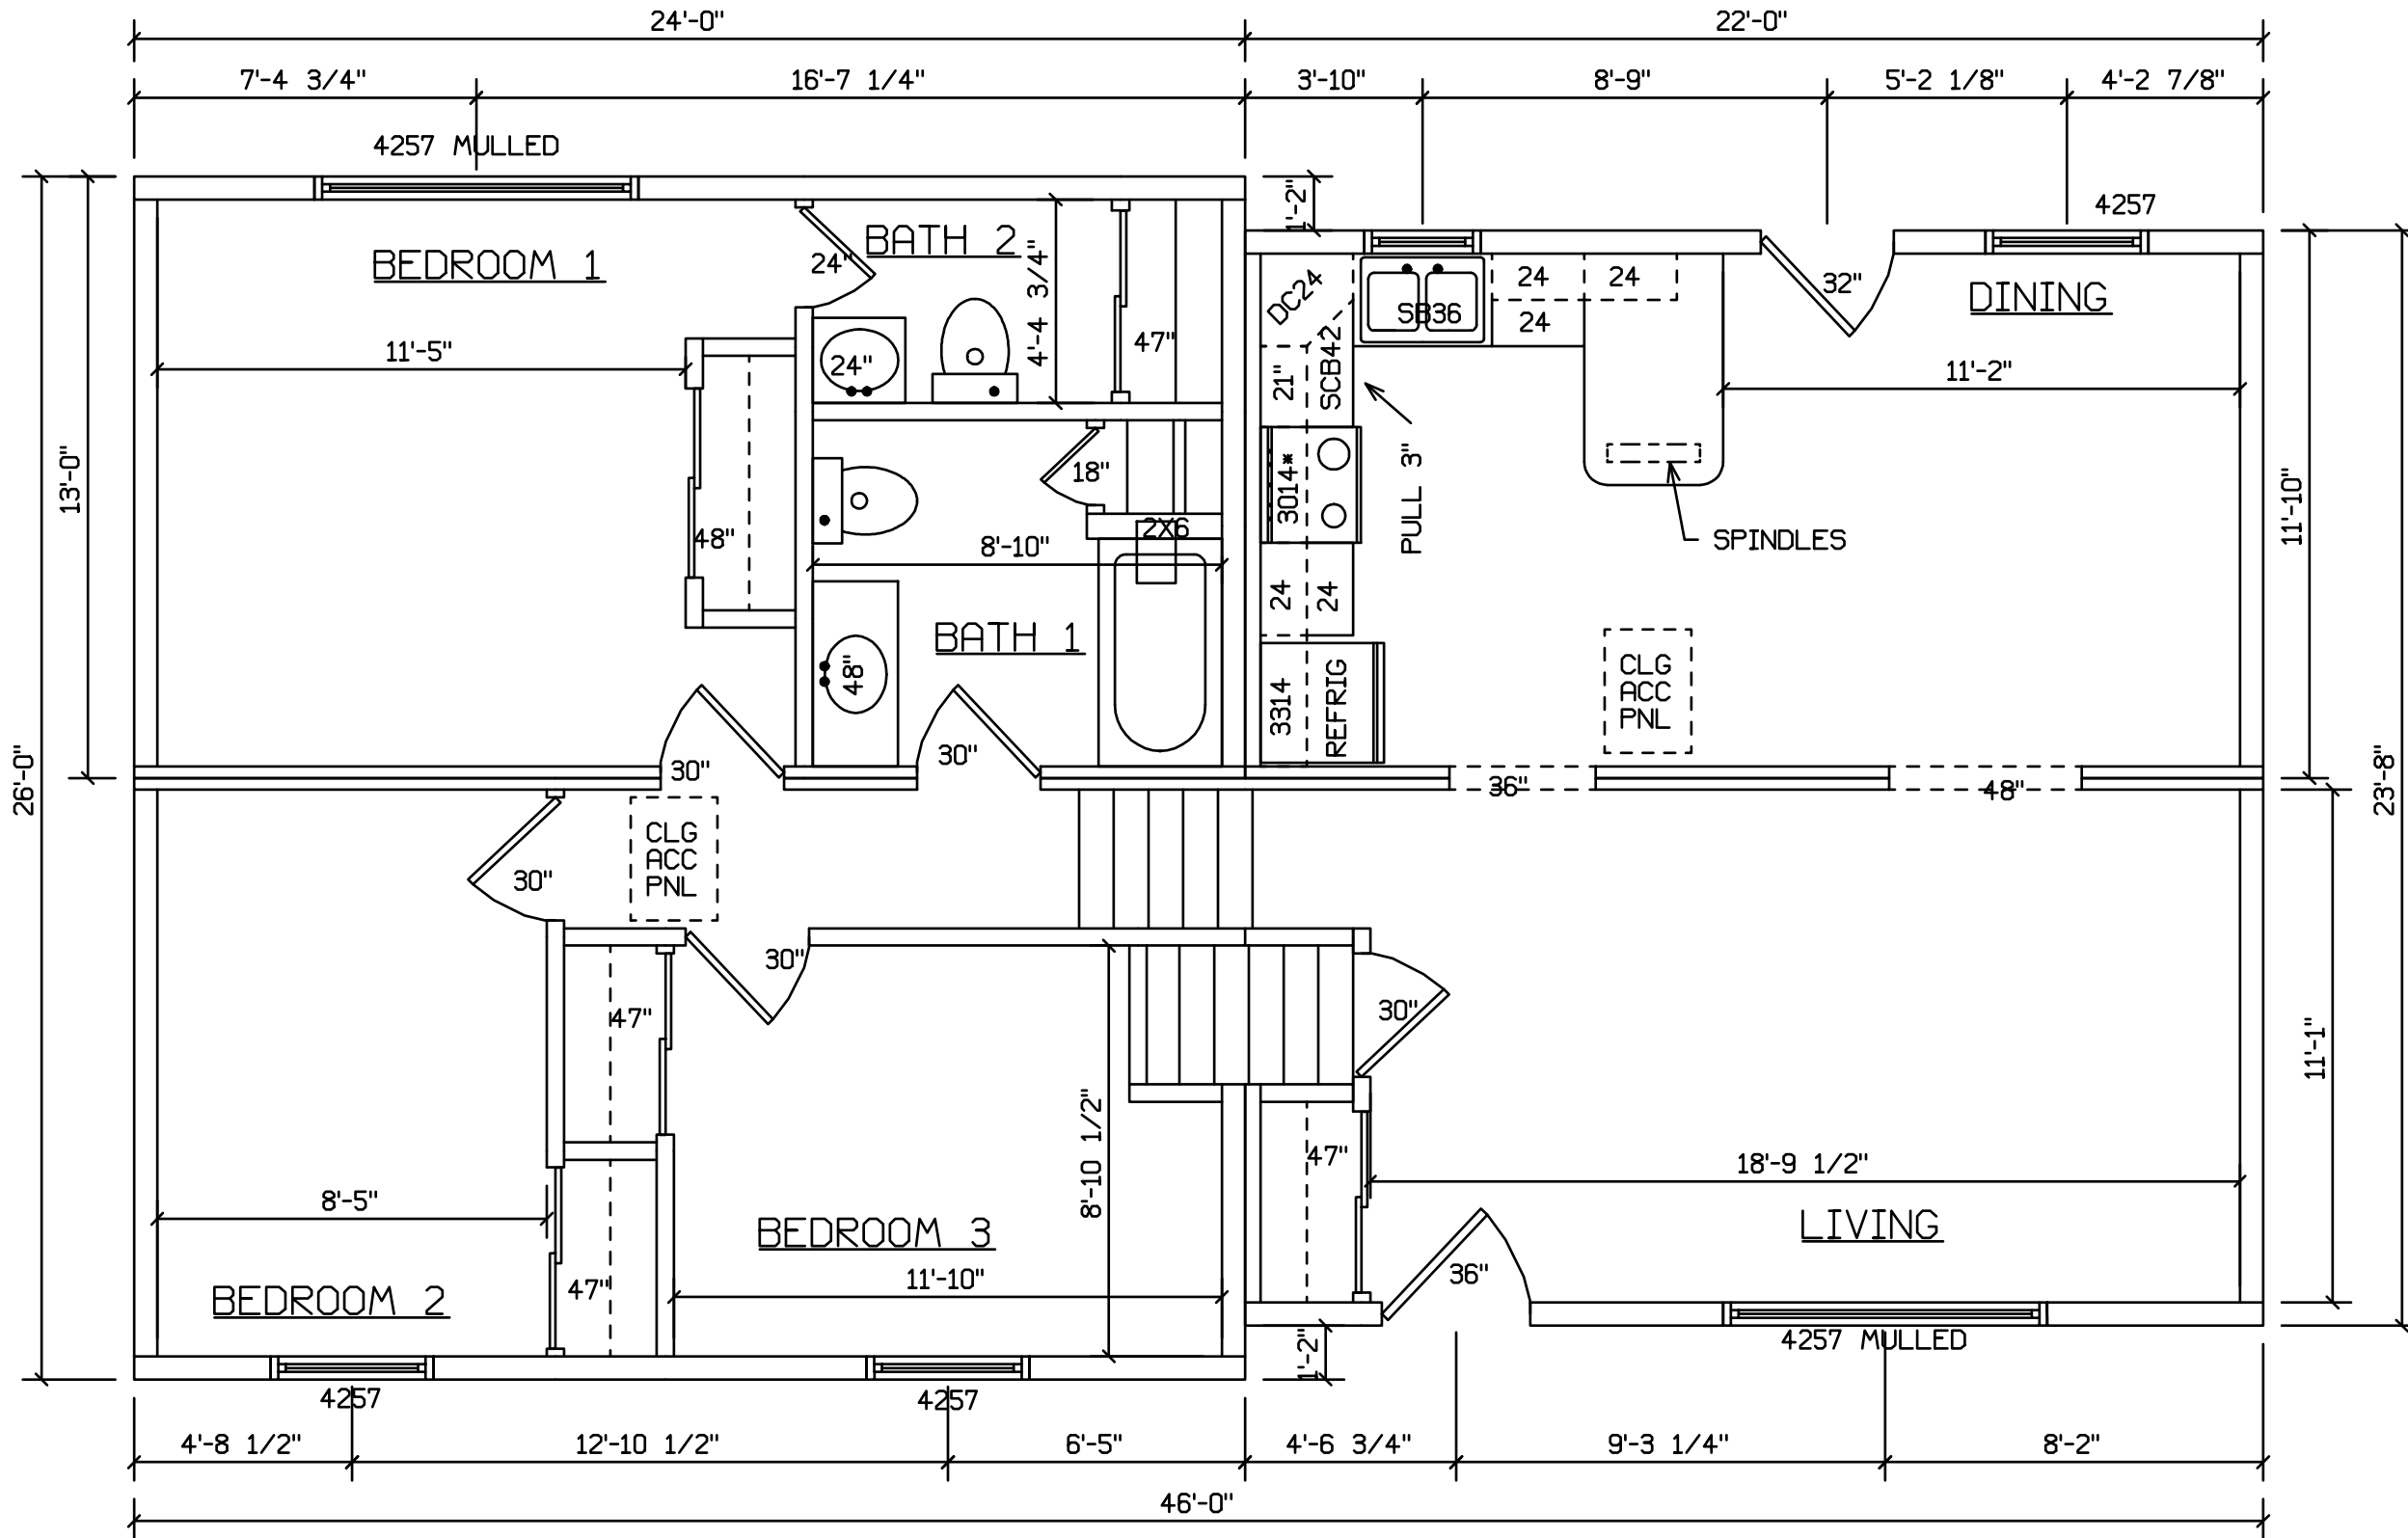

LYCOMING - 402

STAIRS DESIGNED TO 8 1/4" RISE  
MAX., AND 9" TREAD MIN W/ 1 1/8" NOSING

STAIRS DESIGNED TO 8 1/4" RISE  
 MAX., AND 9" TREAD MIN W/ 1 1/8" NOSING