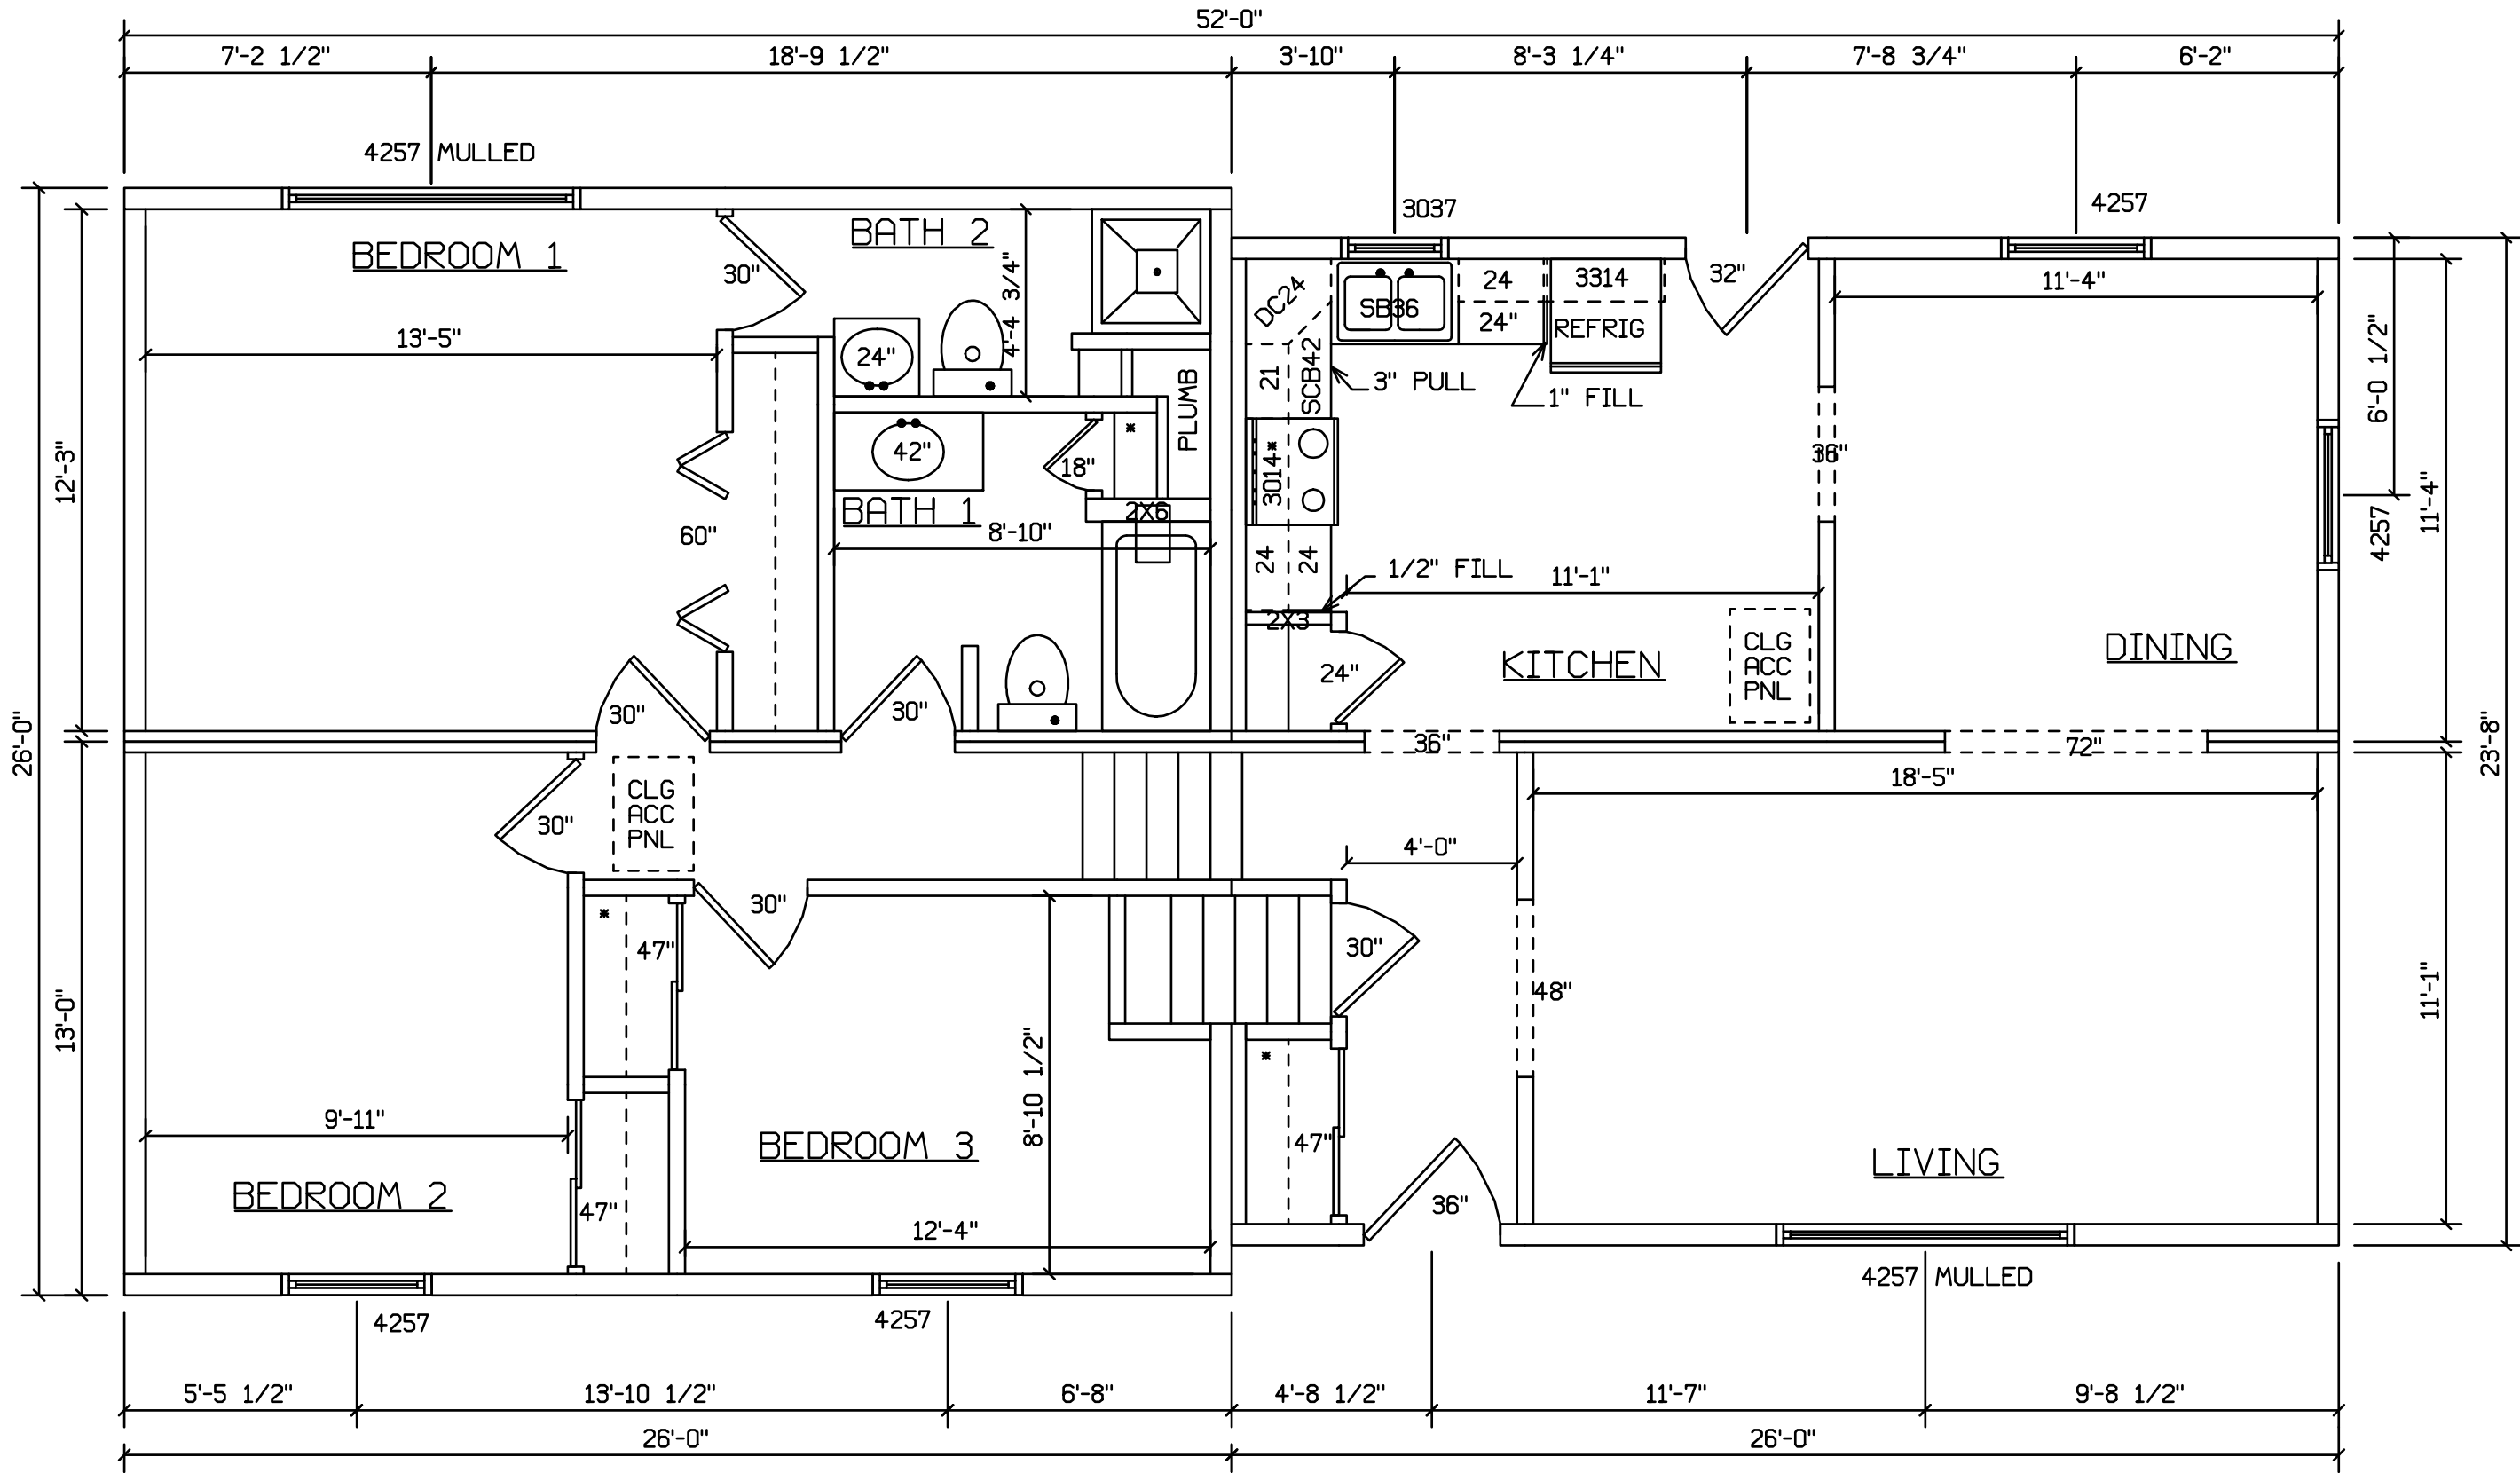

LAWRENCE - 403

STAIRS DESIGNED TO 8 1/4" RISE
MAX., AND 9" TREAD MIN W/ 1 1/8" NOSING

STAIRS DESIGNED TO 8 1/4" RISE
 MAX., AND 9" TREAD MIN W/ 1 1/8" NOSING