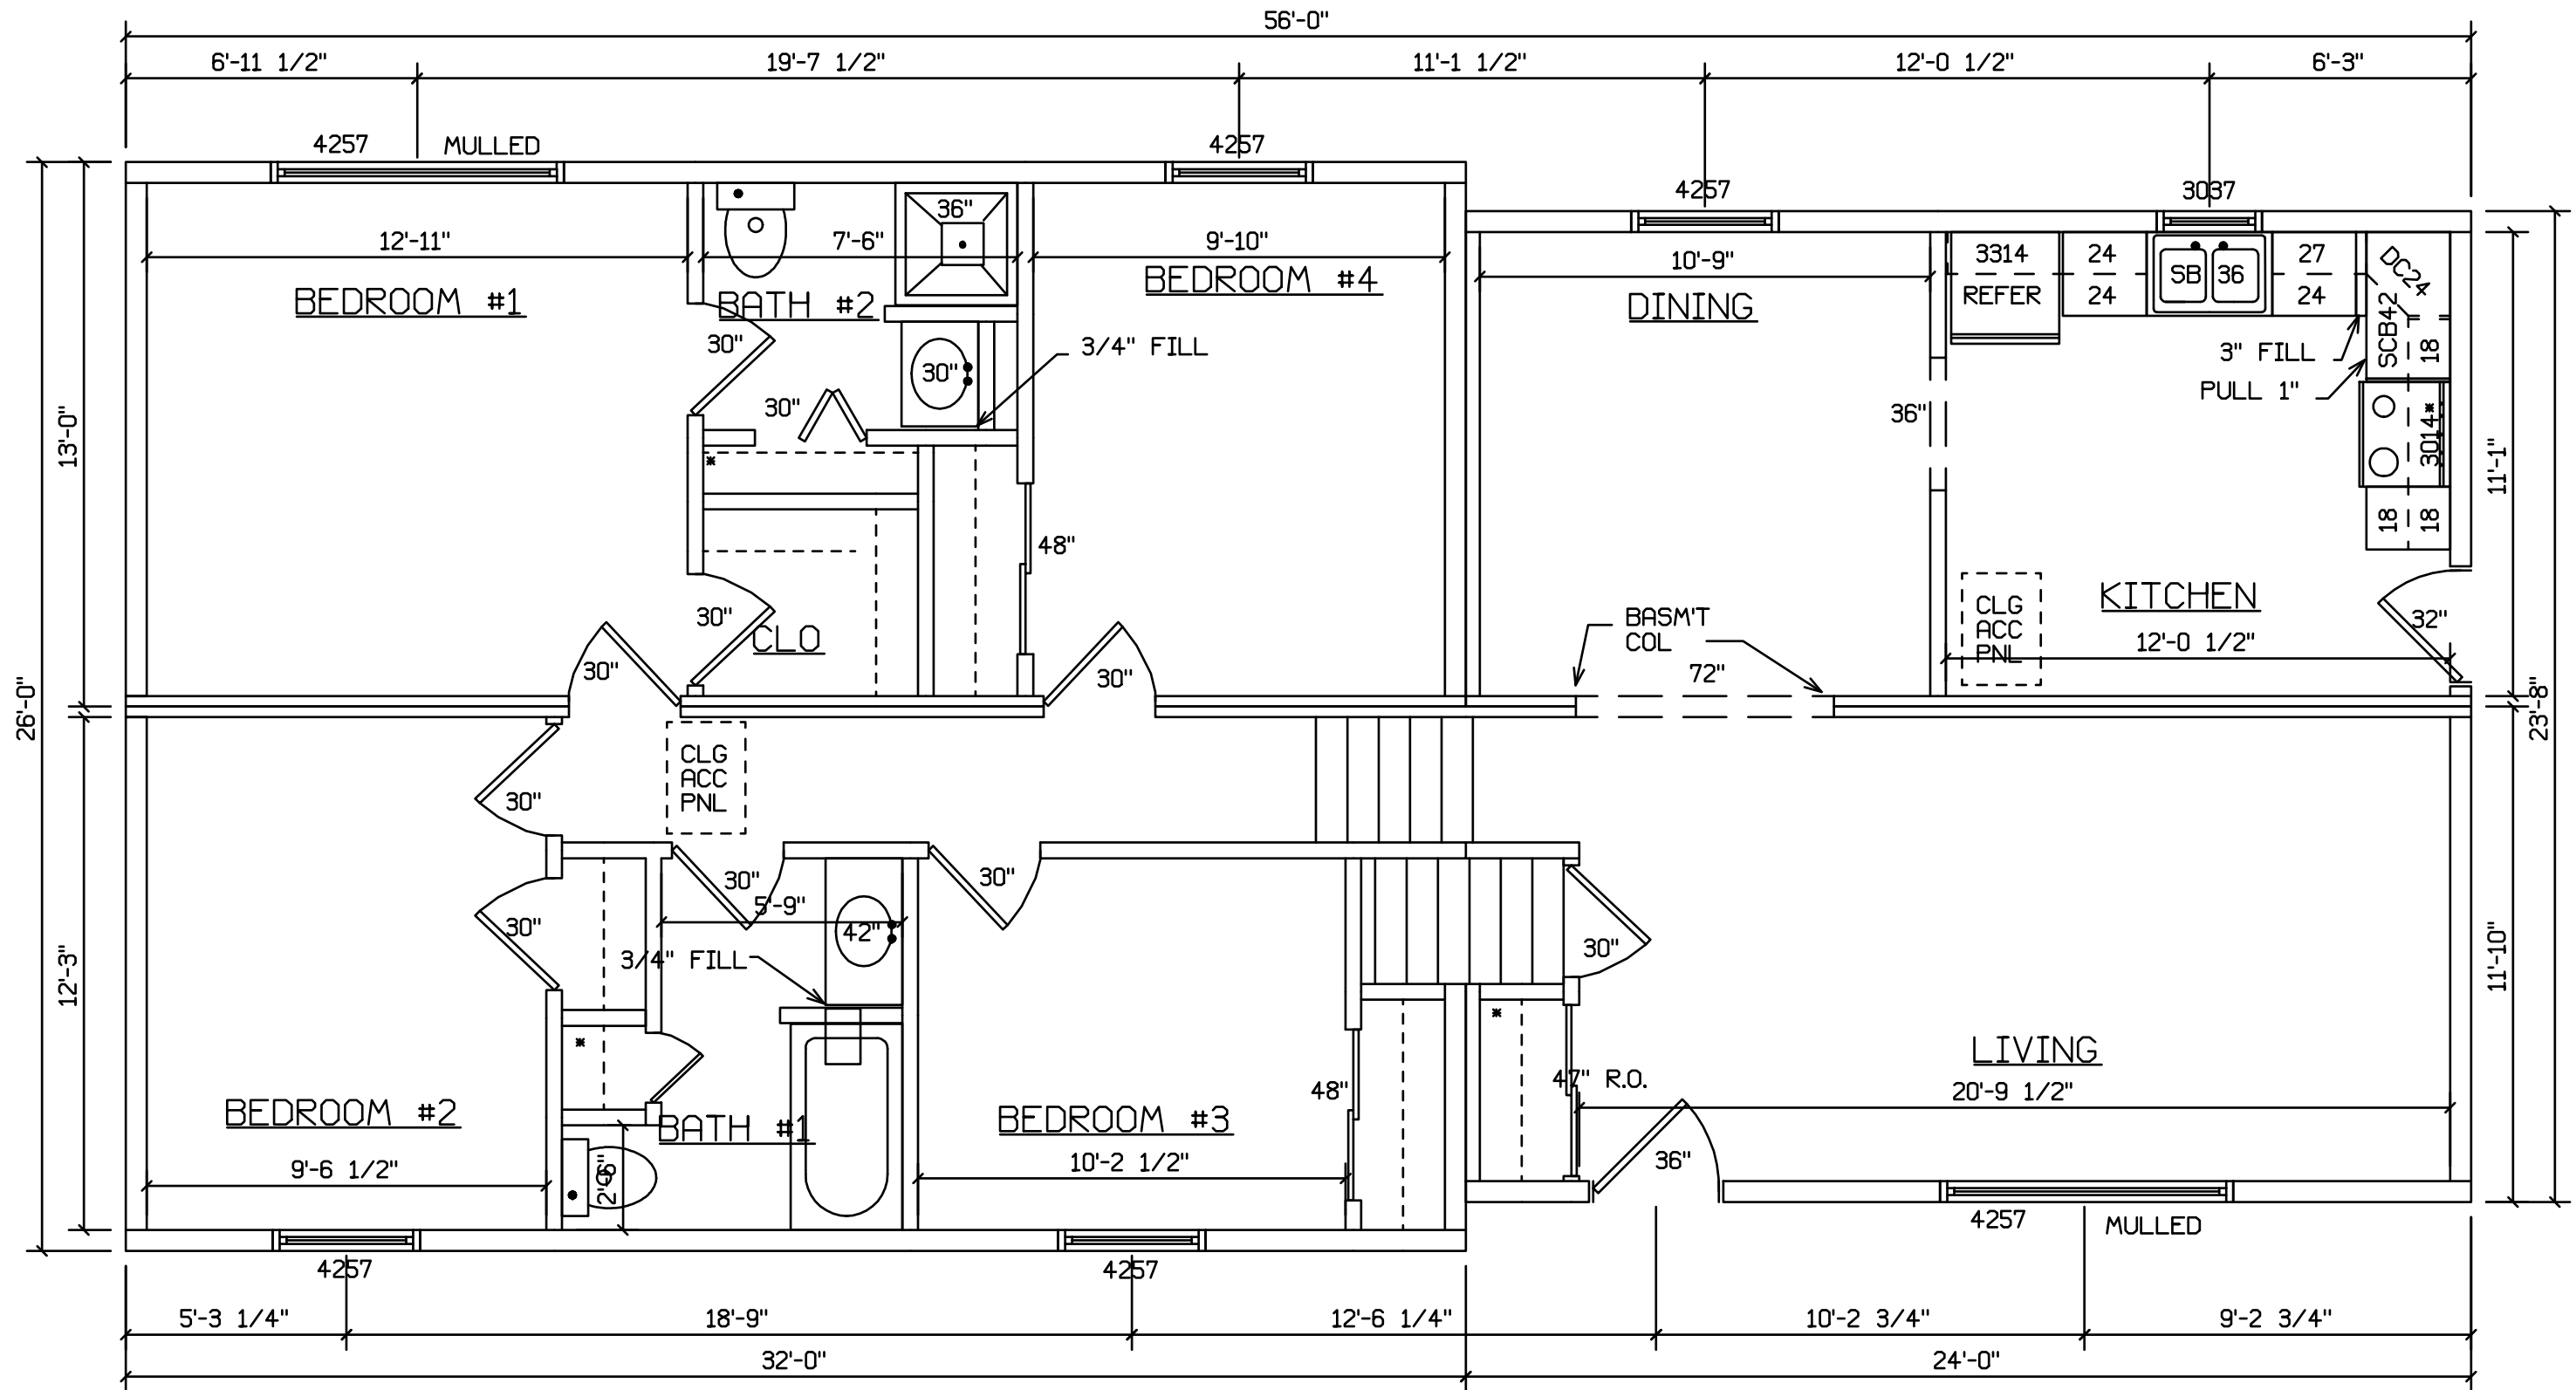

LEBANON - 404

STAIRS DESIGNED TO 8 1/4" RISE
MAX., AND 9" TREAD MIN W/ 1 1/8" NOSING

STAIRS DESIGNED TO 8 1/4" RISE
 MAX., AND 9" TREAD MIN W/ 1 1/8" NOSING