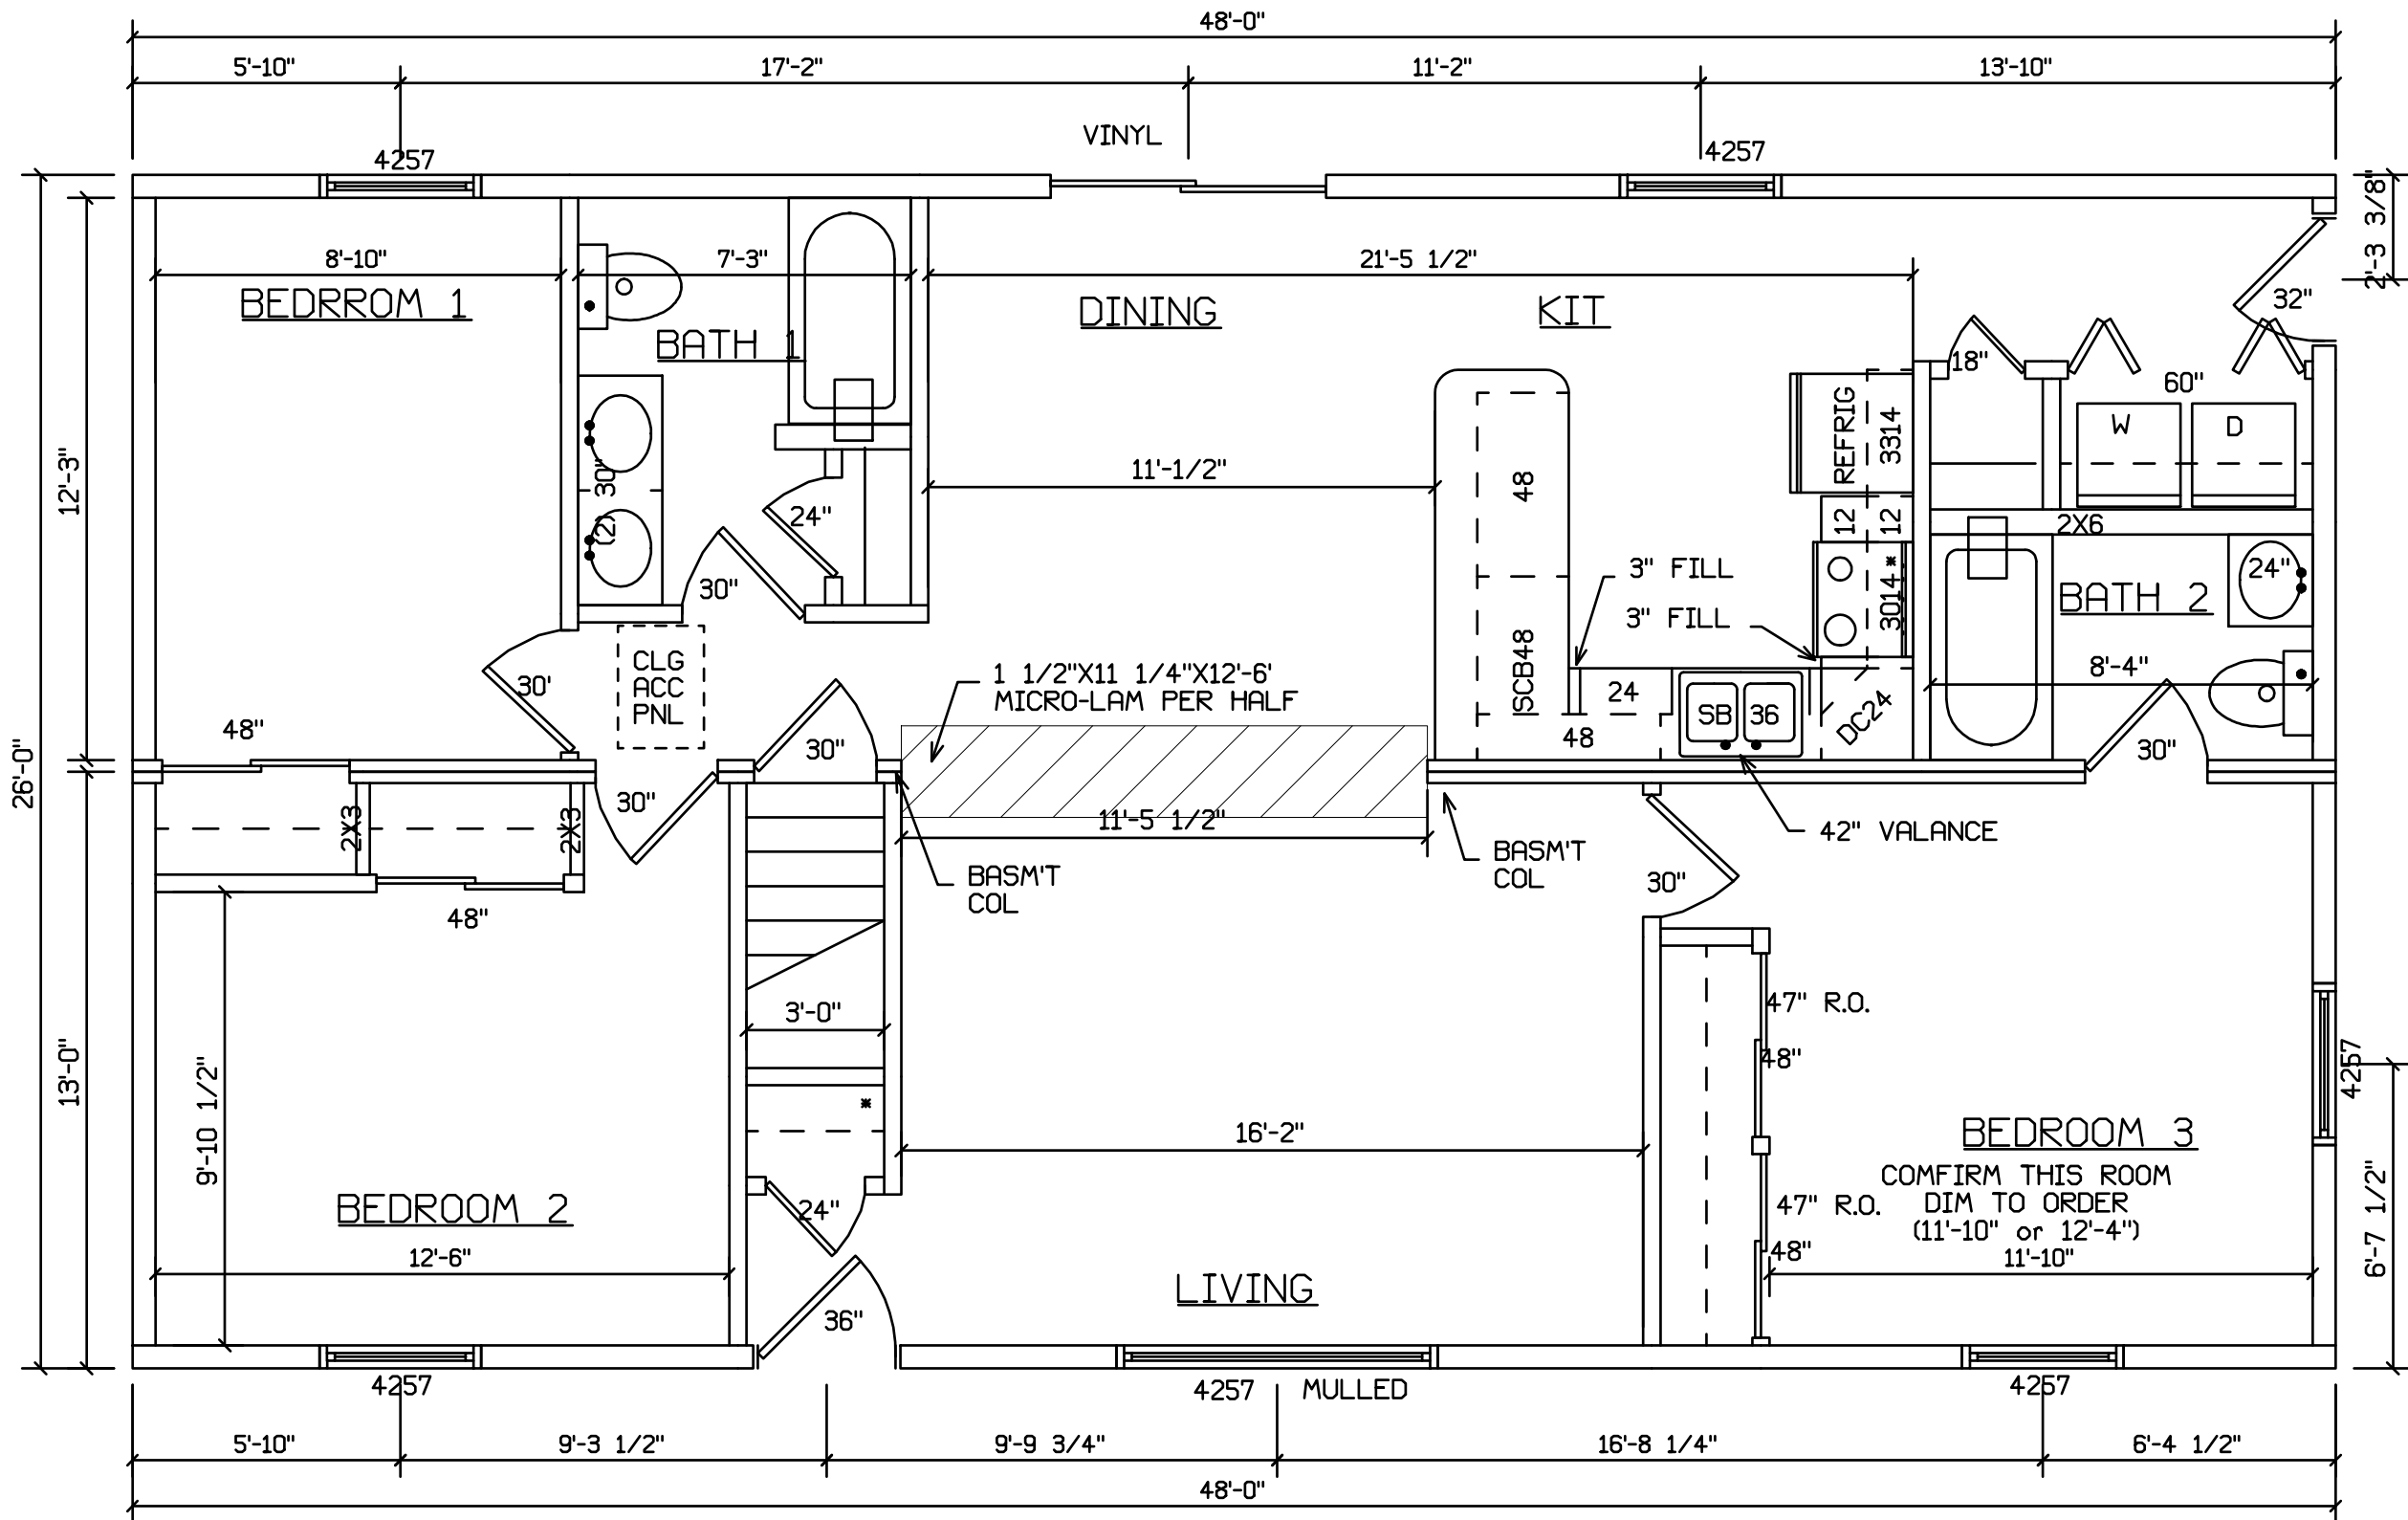

JUNIATA - 264

 HOLD BACK GYPBD 1'-0" PER  
SIDE IN OPEN AREAS

STAIRS DESIGNED TO 8 1/4" RISE  
MAX., AND 9" TREAD MIN W/ 1 1/8" NOSING

 HOLD BACK GYPBD 1'-0" PER SIDE IN OPEN AREAS

STAIRS DESIGNED TO 8 1/4" RISE MAX., AND 9" TREAD MIN W/ 1 1/8" NOSING