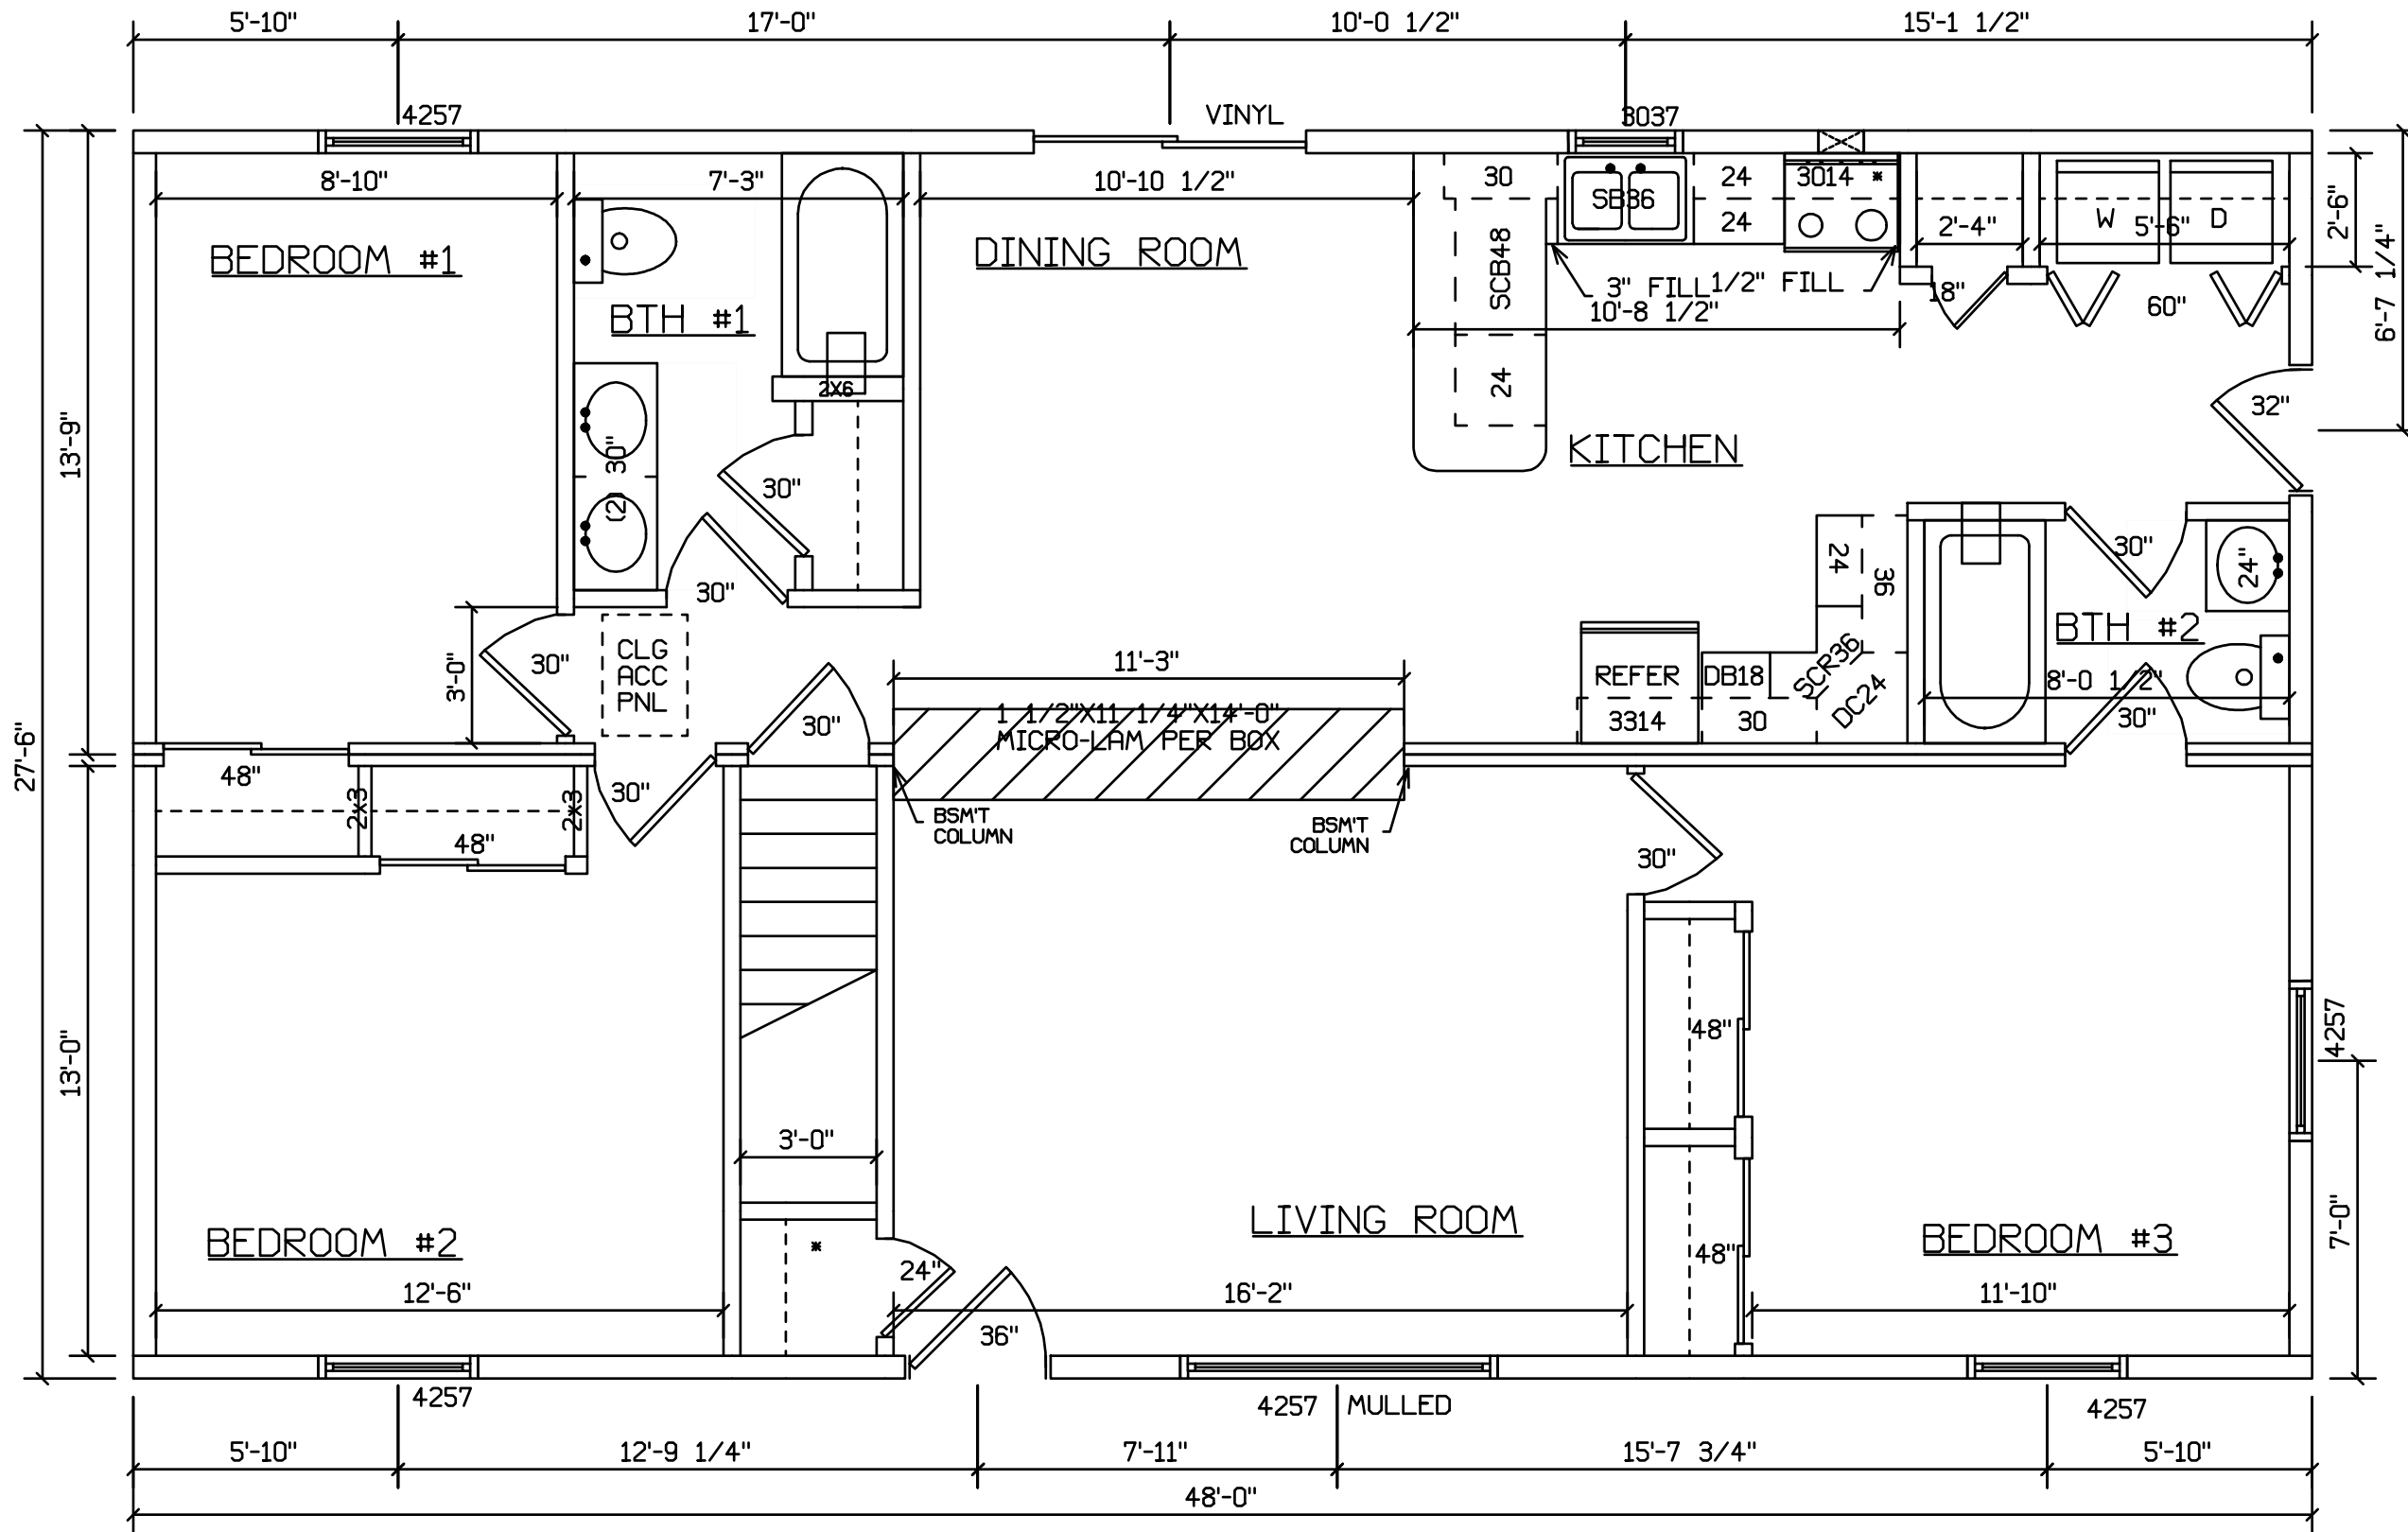

GREENSBURG - 385

 HOLD BACK GYPBD 1'-0" PER  
SIDE IN OPEN AREAS

STAIRS DESIGNED TO 8 1/4" RISE  
MAX., AND 9" TREAD MIN W/ 1 1/8" NOSING

HOLD BACK GYPBD 1'-0" PER SIDE IN OPEN AREAS

STAIRS DESIGNED TO 8 1/4" RISE MAX., AND 9" TREAD MIN W/ 1 1/8" NOSING