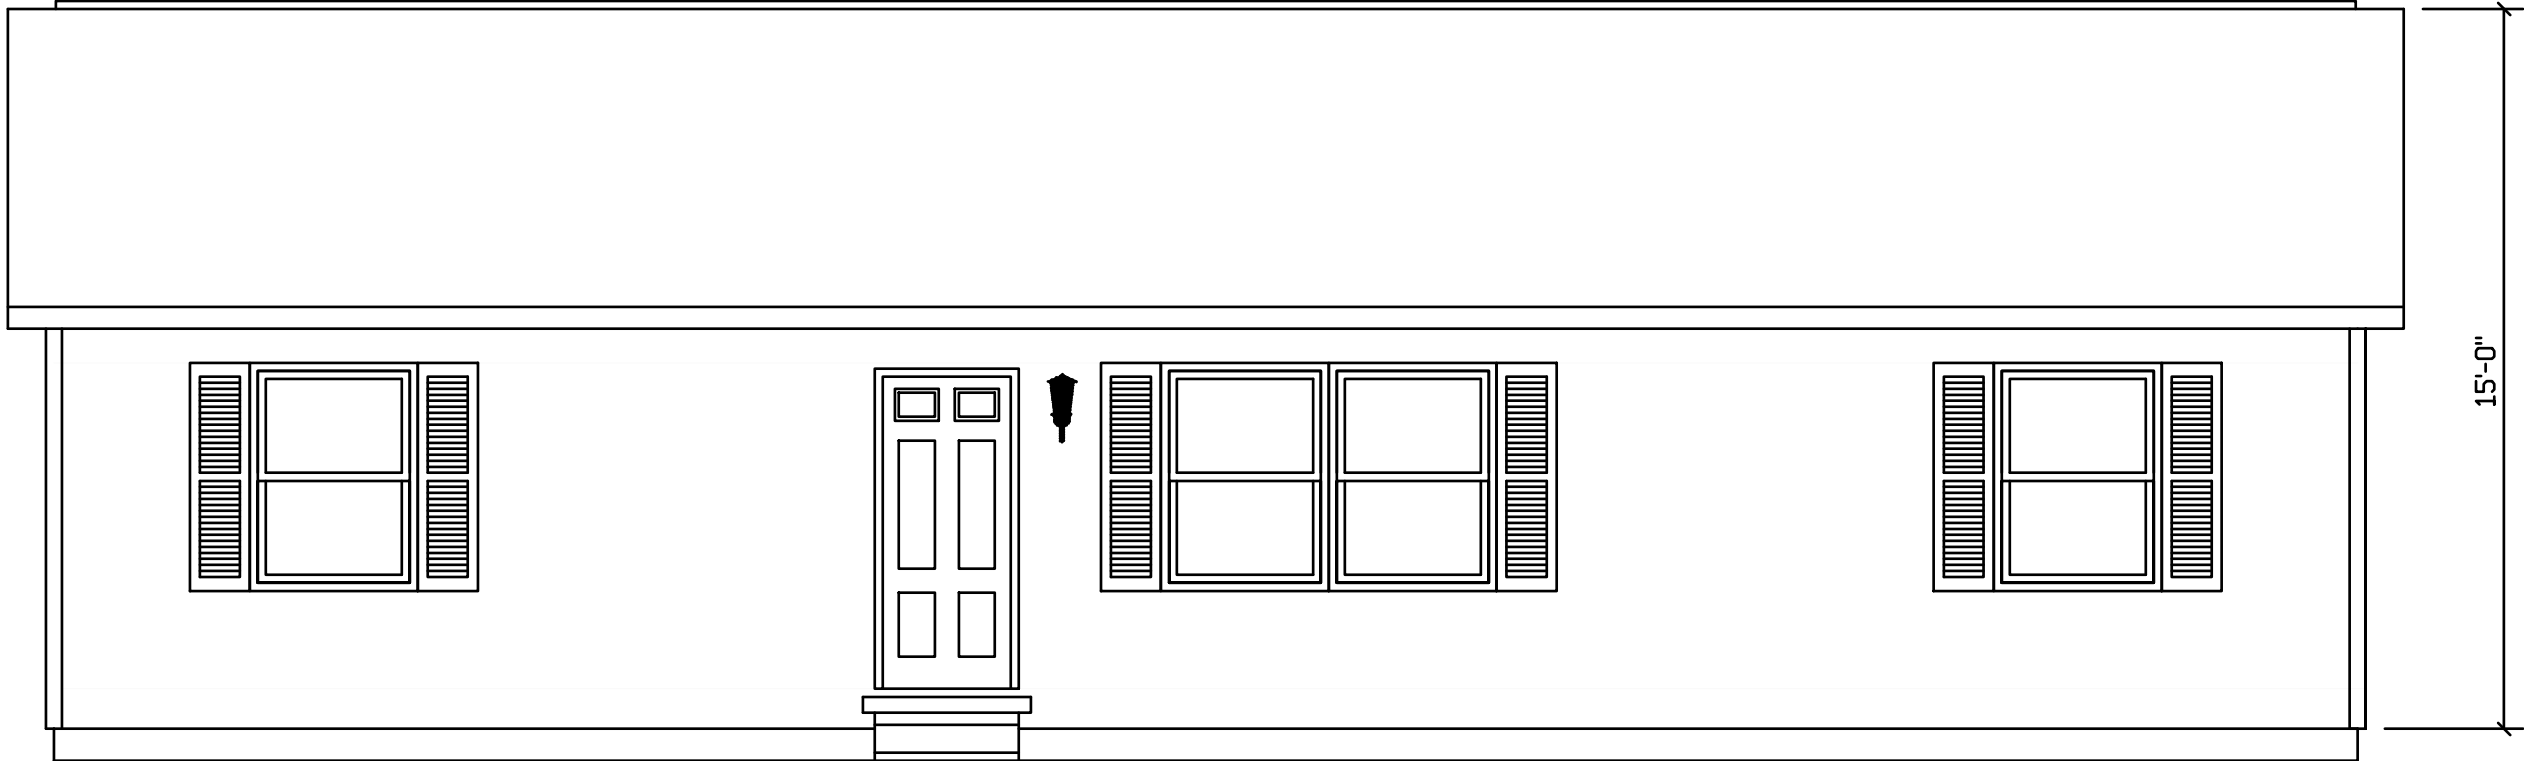

GREENSBURG - 385

 HOLD BACK GYPBD 1'-0" PER  
SIDE IN OPEN AREAS

STAIRS DESIGNED TO 8 1/4" RISE  
MAX., AND 9" TREAD MIN W/ 1 1/8" NOSING

HOLD BACK GYPBD 1'-0" PER SIDE IN OPEN AREAS

STAIRS DESIGNED TO 8 1/4" RISE MAX., AND 9" TREAD MIN W/ 1 1/8" NOSING