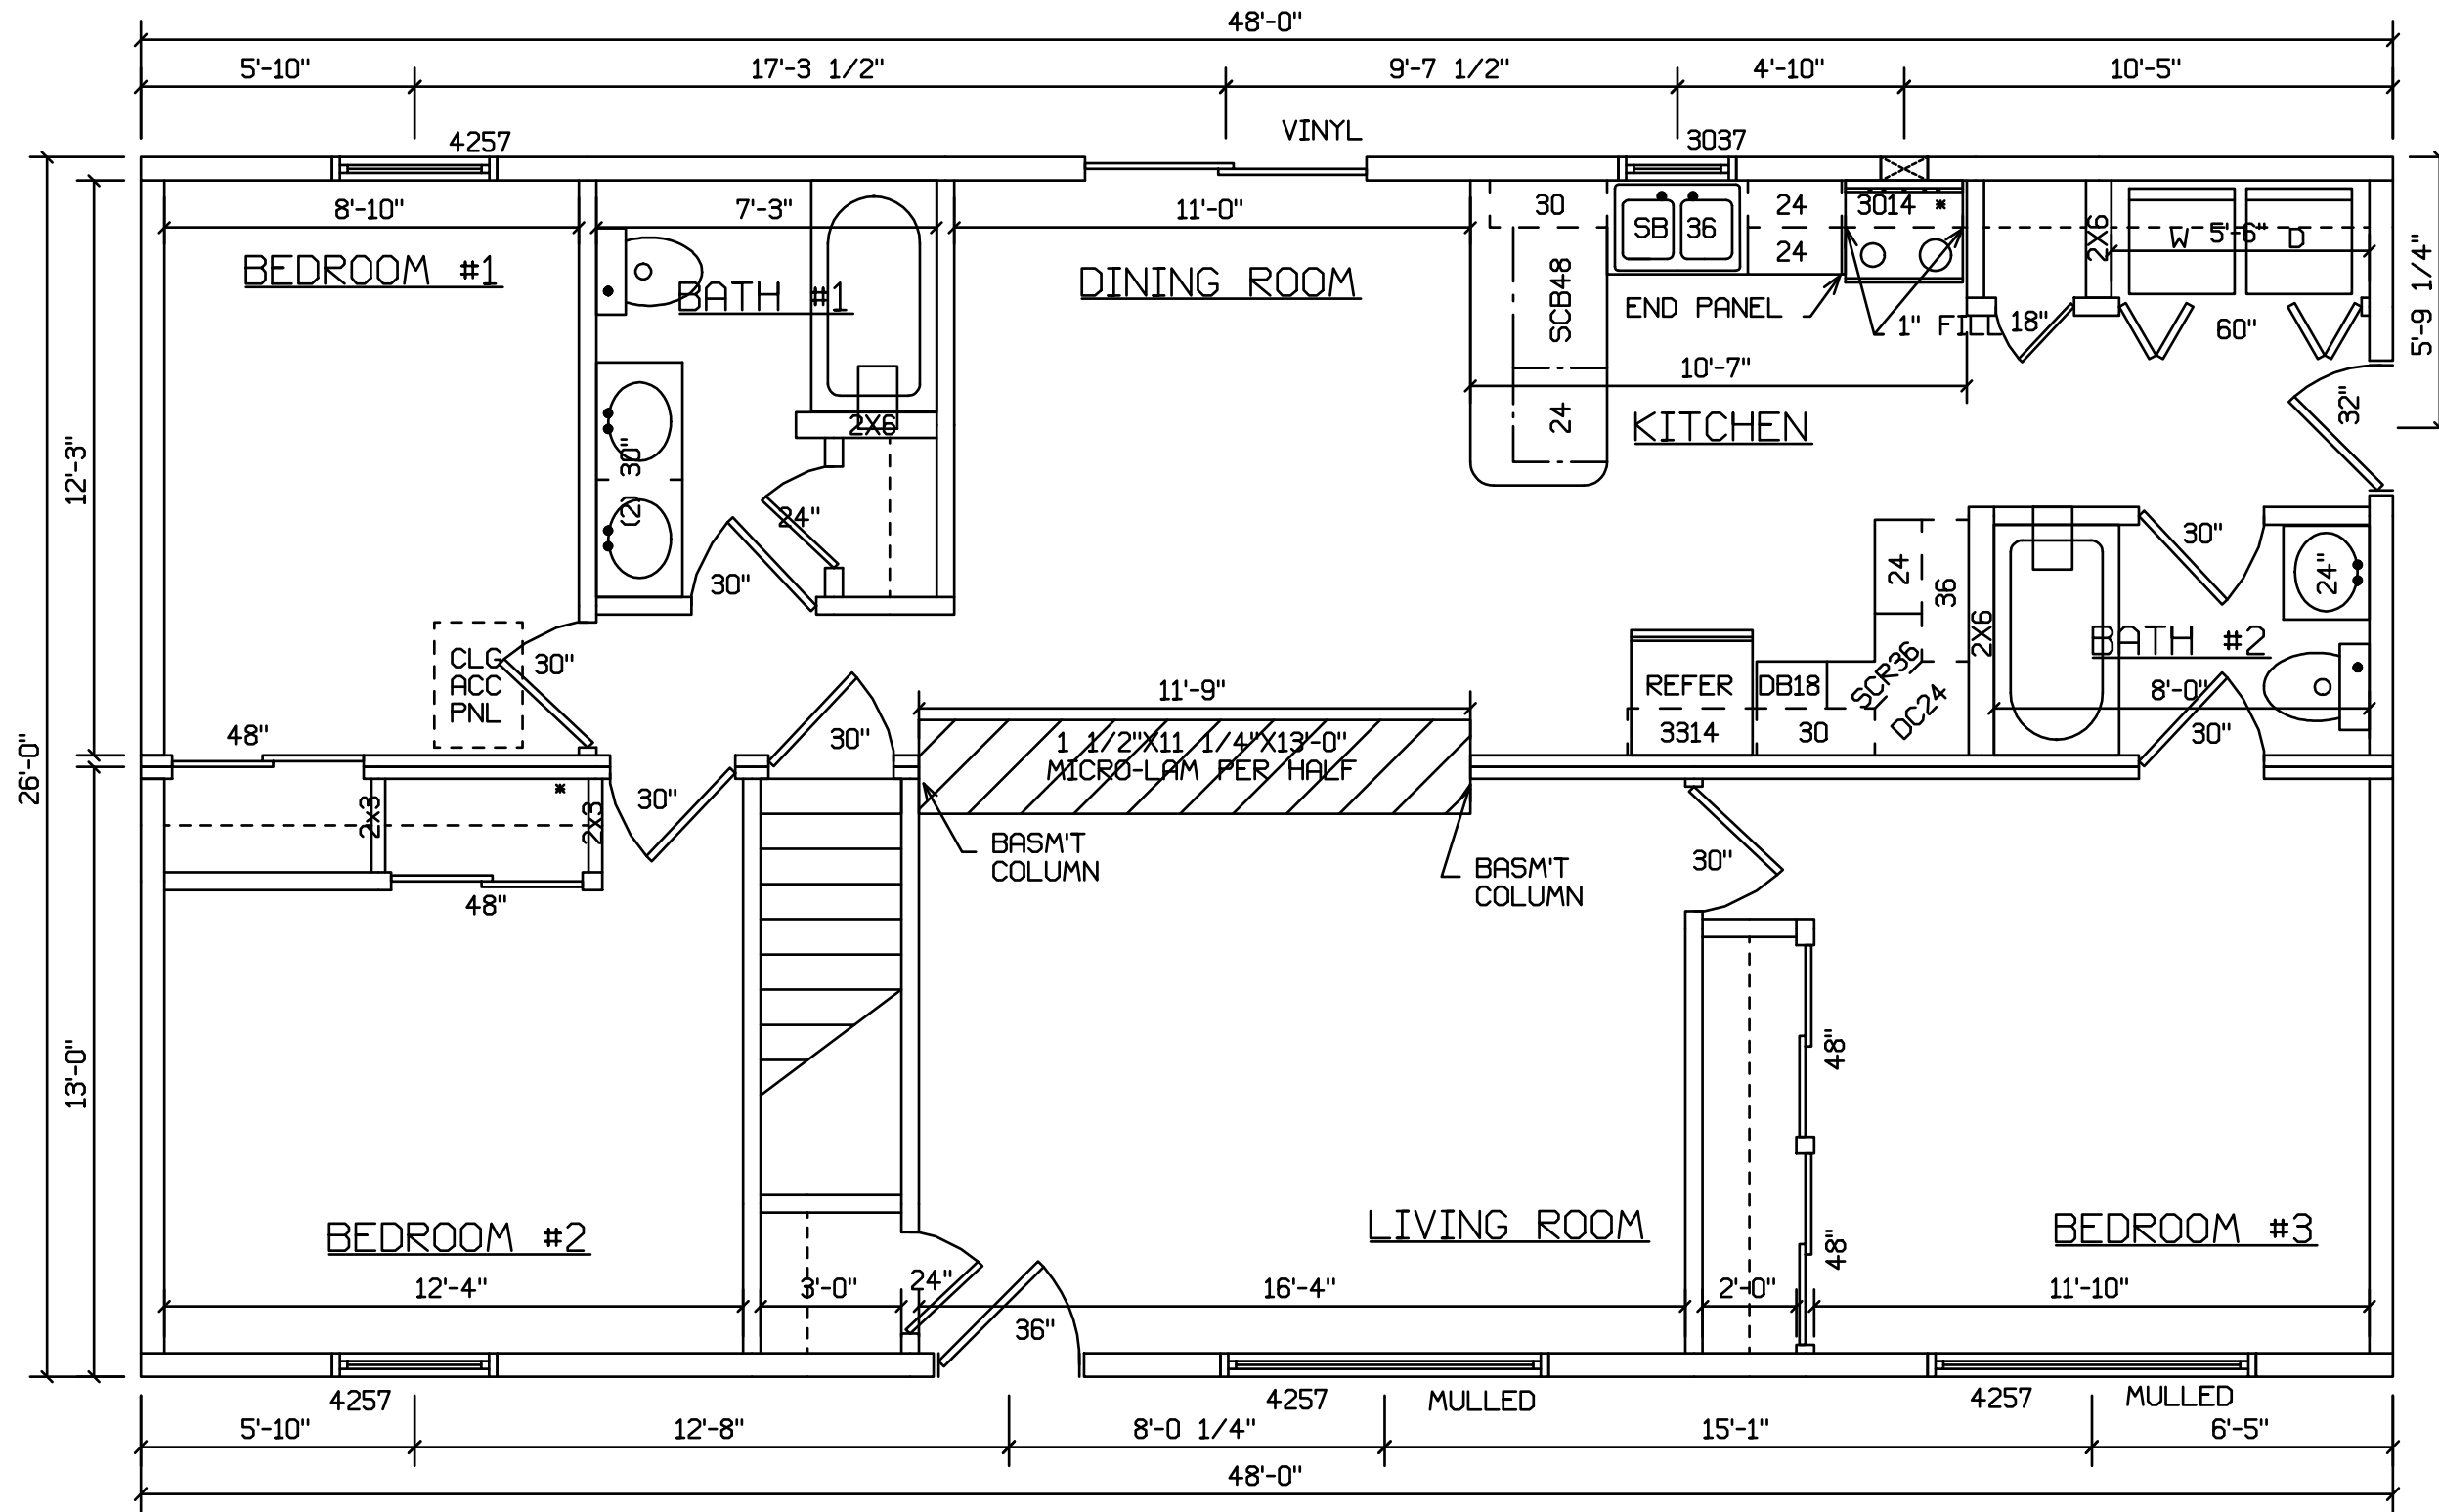

DELEWARE - 263

 HOLD BACK GYPBD 1'-0" PER  
SIDE IN OPEN AREAS  
STAIRS DESIGNED TO 8 1/4" RISE  
MAX., AND 9" TREAD MIN W/ 1 1/8" NOSING

▨ HOLD BACK GYPBD 1'-0" PER SIDE IN OPEN AREAS  
 STAIRS DESIGNED TO 8 1/4" RISE MAX., AND 9" TREAD MIN W/ 1 1/8" NOSING