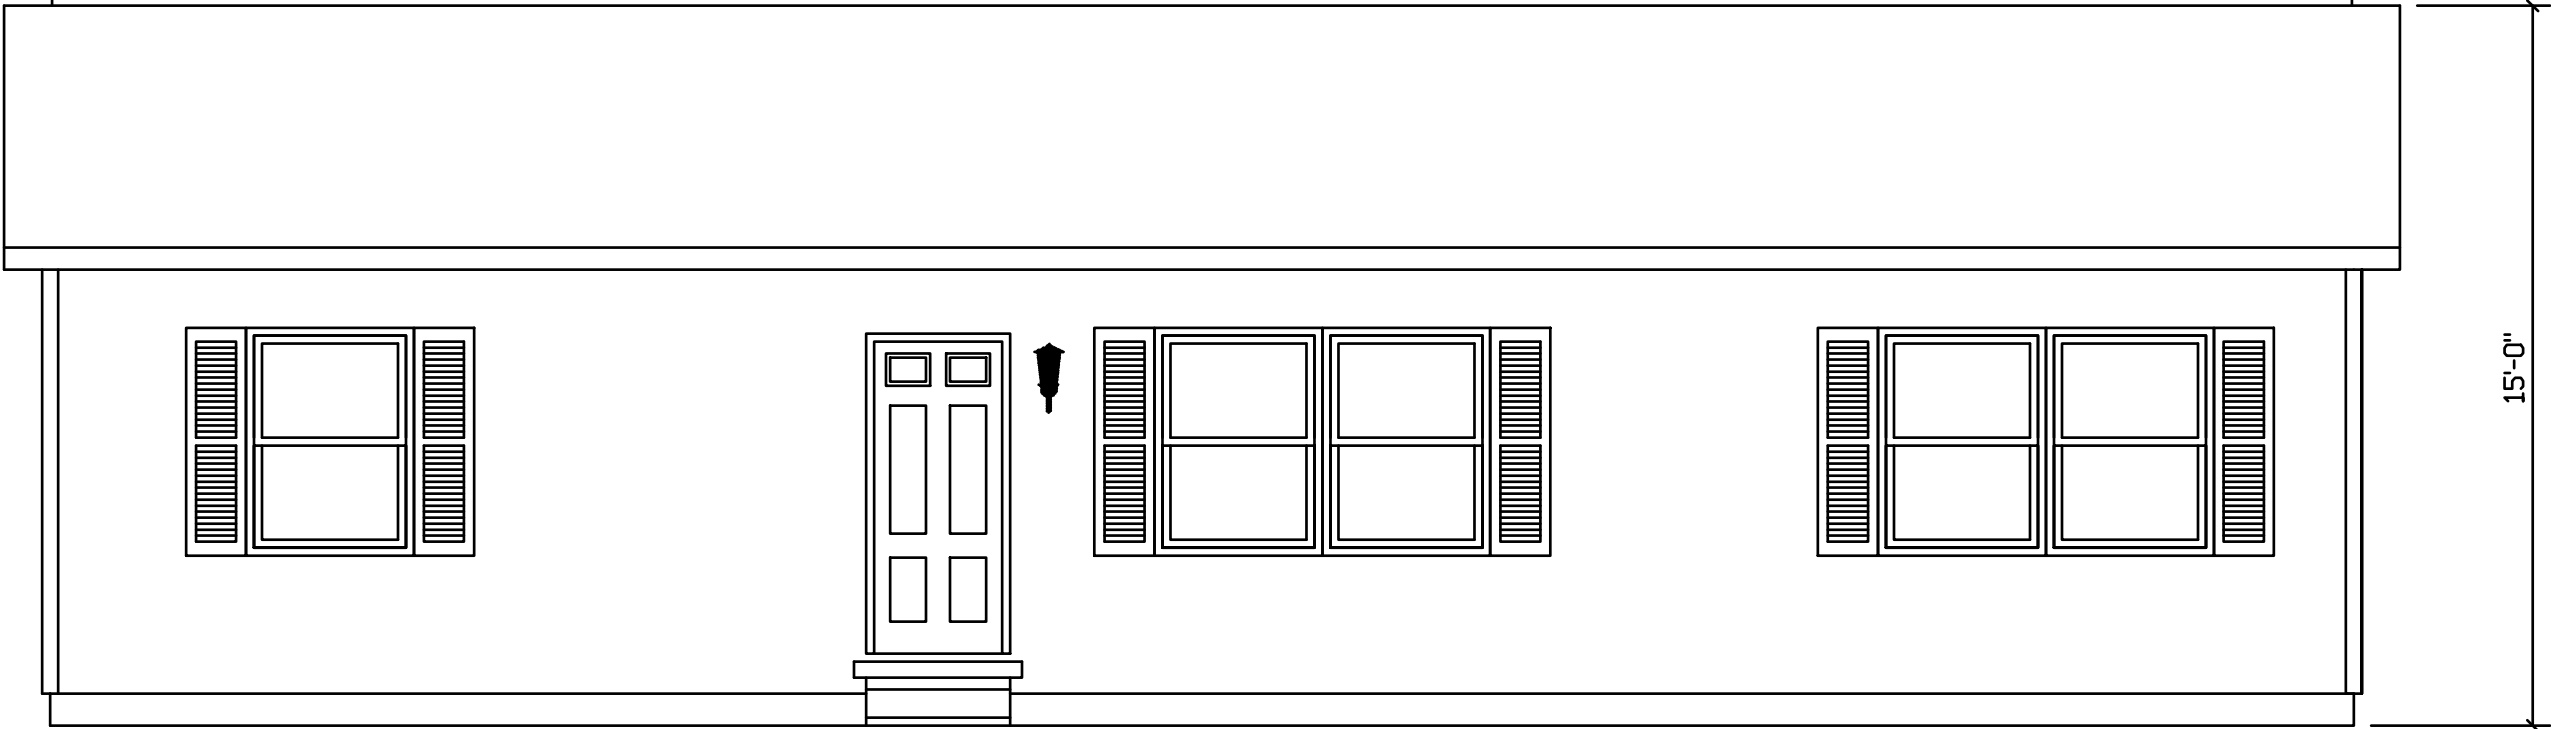

DELEWARE - 263

 HOLD BACK GYPBD 1'-0" PER  
SIDE IN OPEN AREAS  
STAIRS DESIGNED TO 8 1/4" RISE  
MAX., AND 9" TREAD MIN W/ 1 1/8" NOSING

▨ HOLD BACK GYPBD 1'-0" PER SIDE IN OPEN AREAS  
 STAIRS DESIGNED TO 8 1/4" RISE MAX., AND 9" TREAD MIN W/ 1 1/8" NOSING