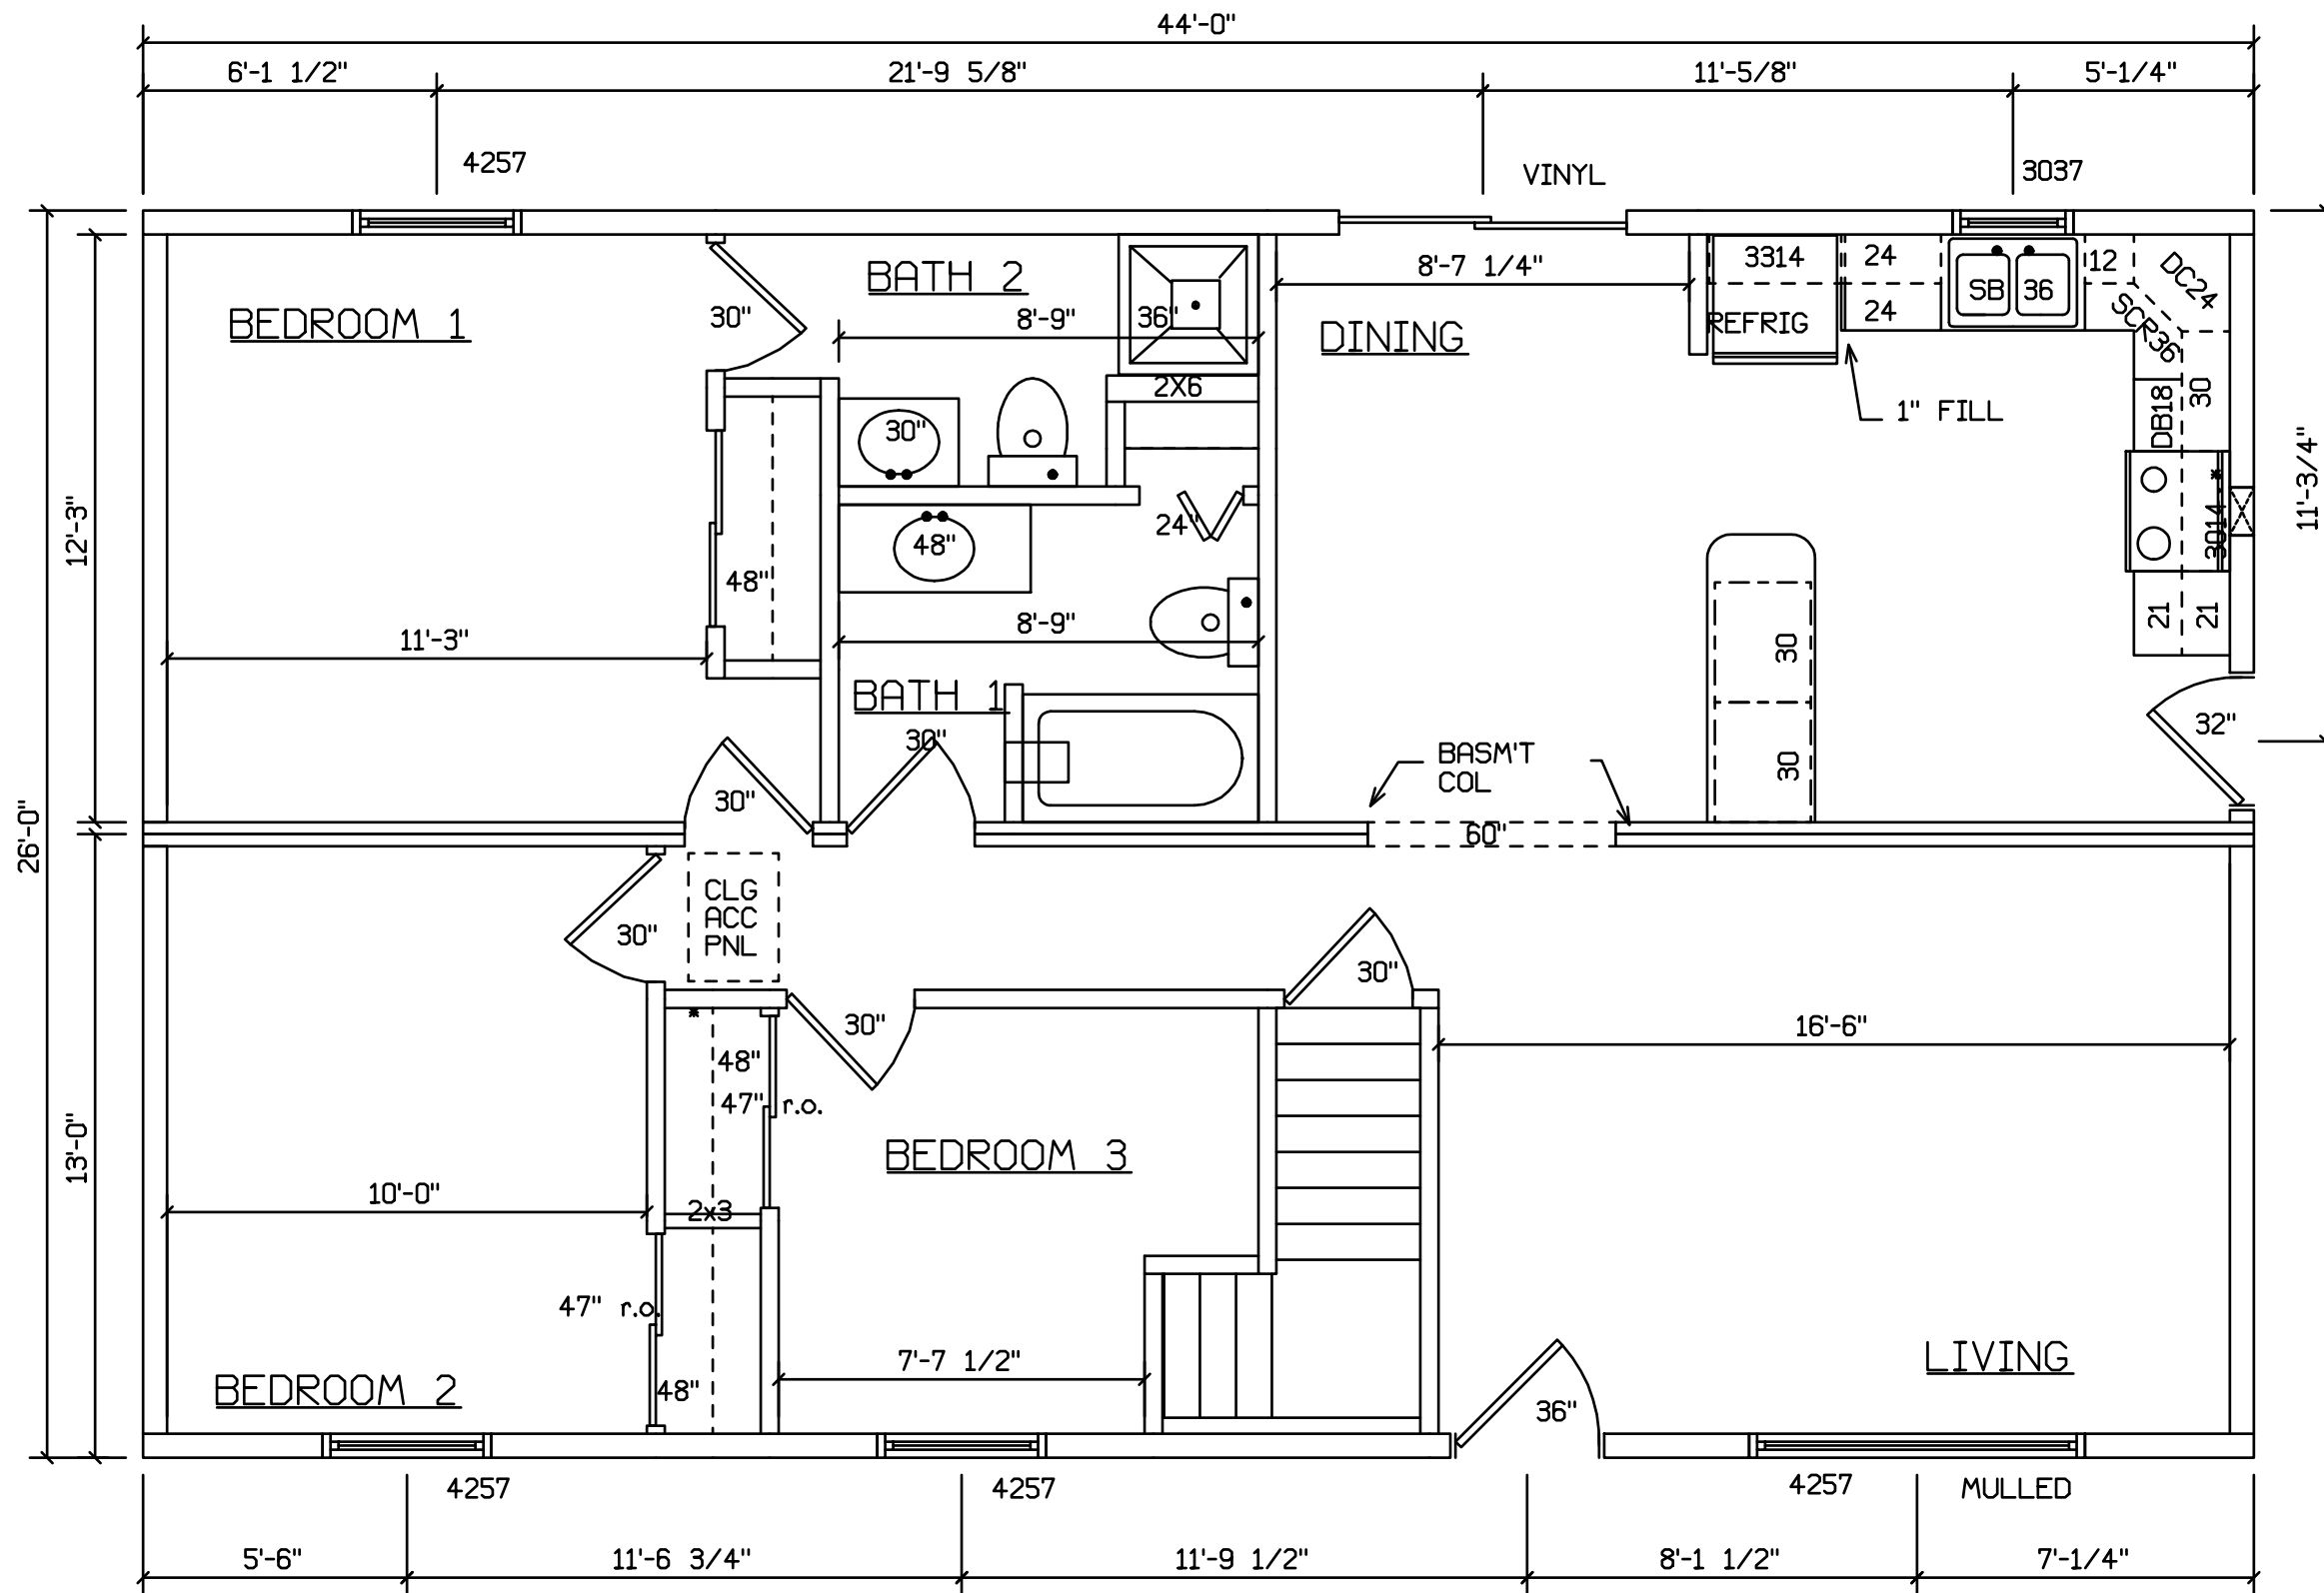

CLARION - 262

STAIRS DESIGNED TO 8 1/4" RISE  
MAX., AND 9" TREAD MIN W/ 1 1/8" NOSING

STAIRS DESIGNED TO 8 1/4" RISE  
 MAX., AND 9" TREAD MIN W/ 1 1/8" NOSING