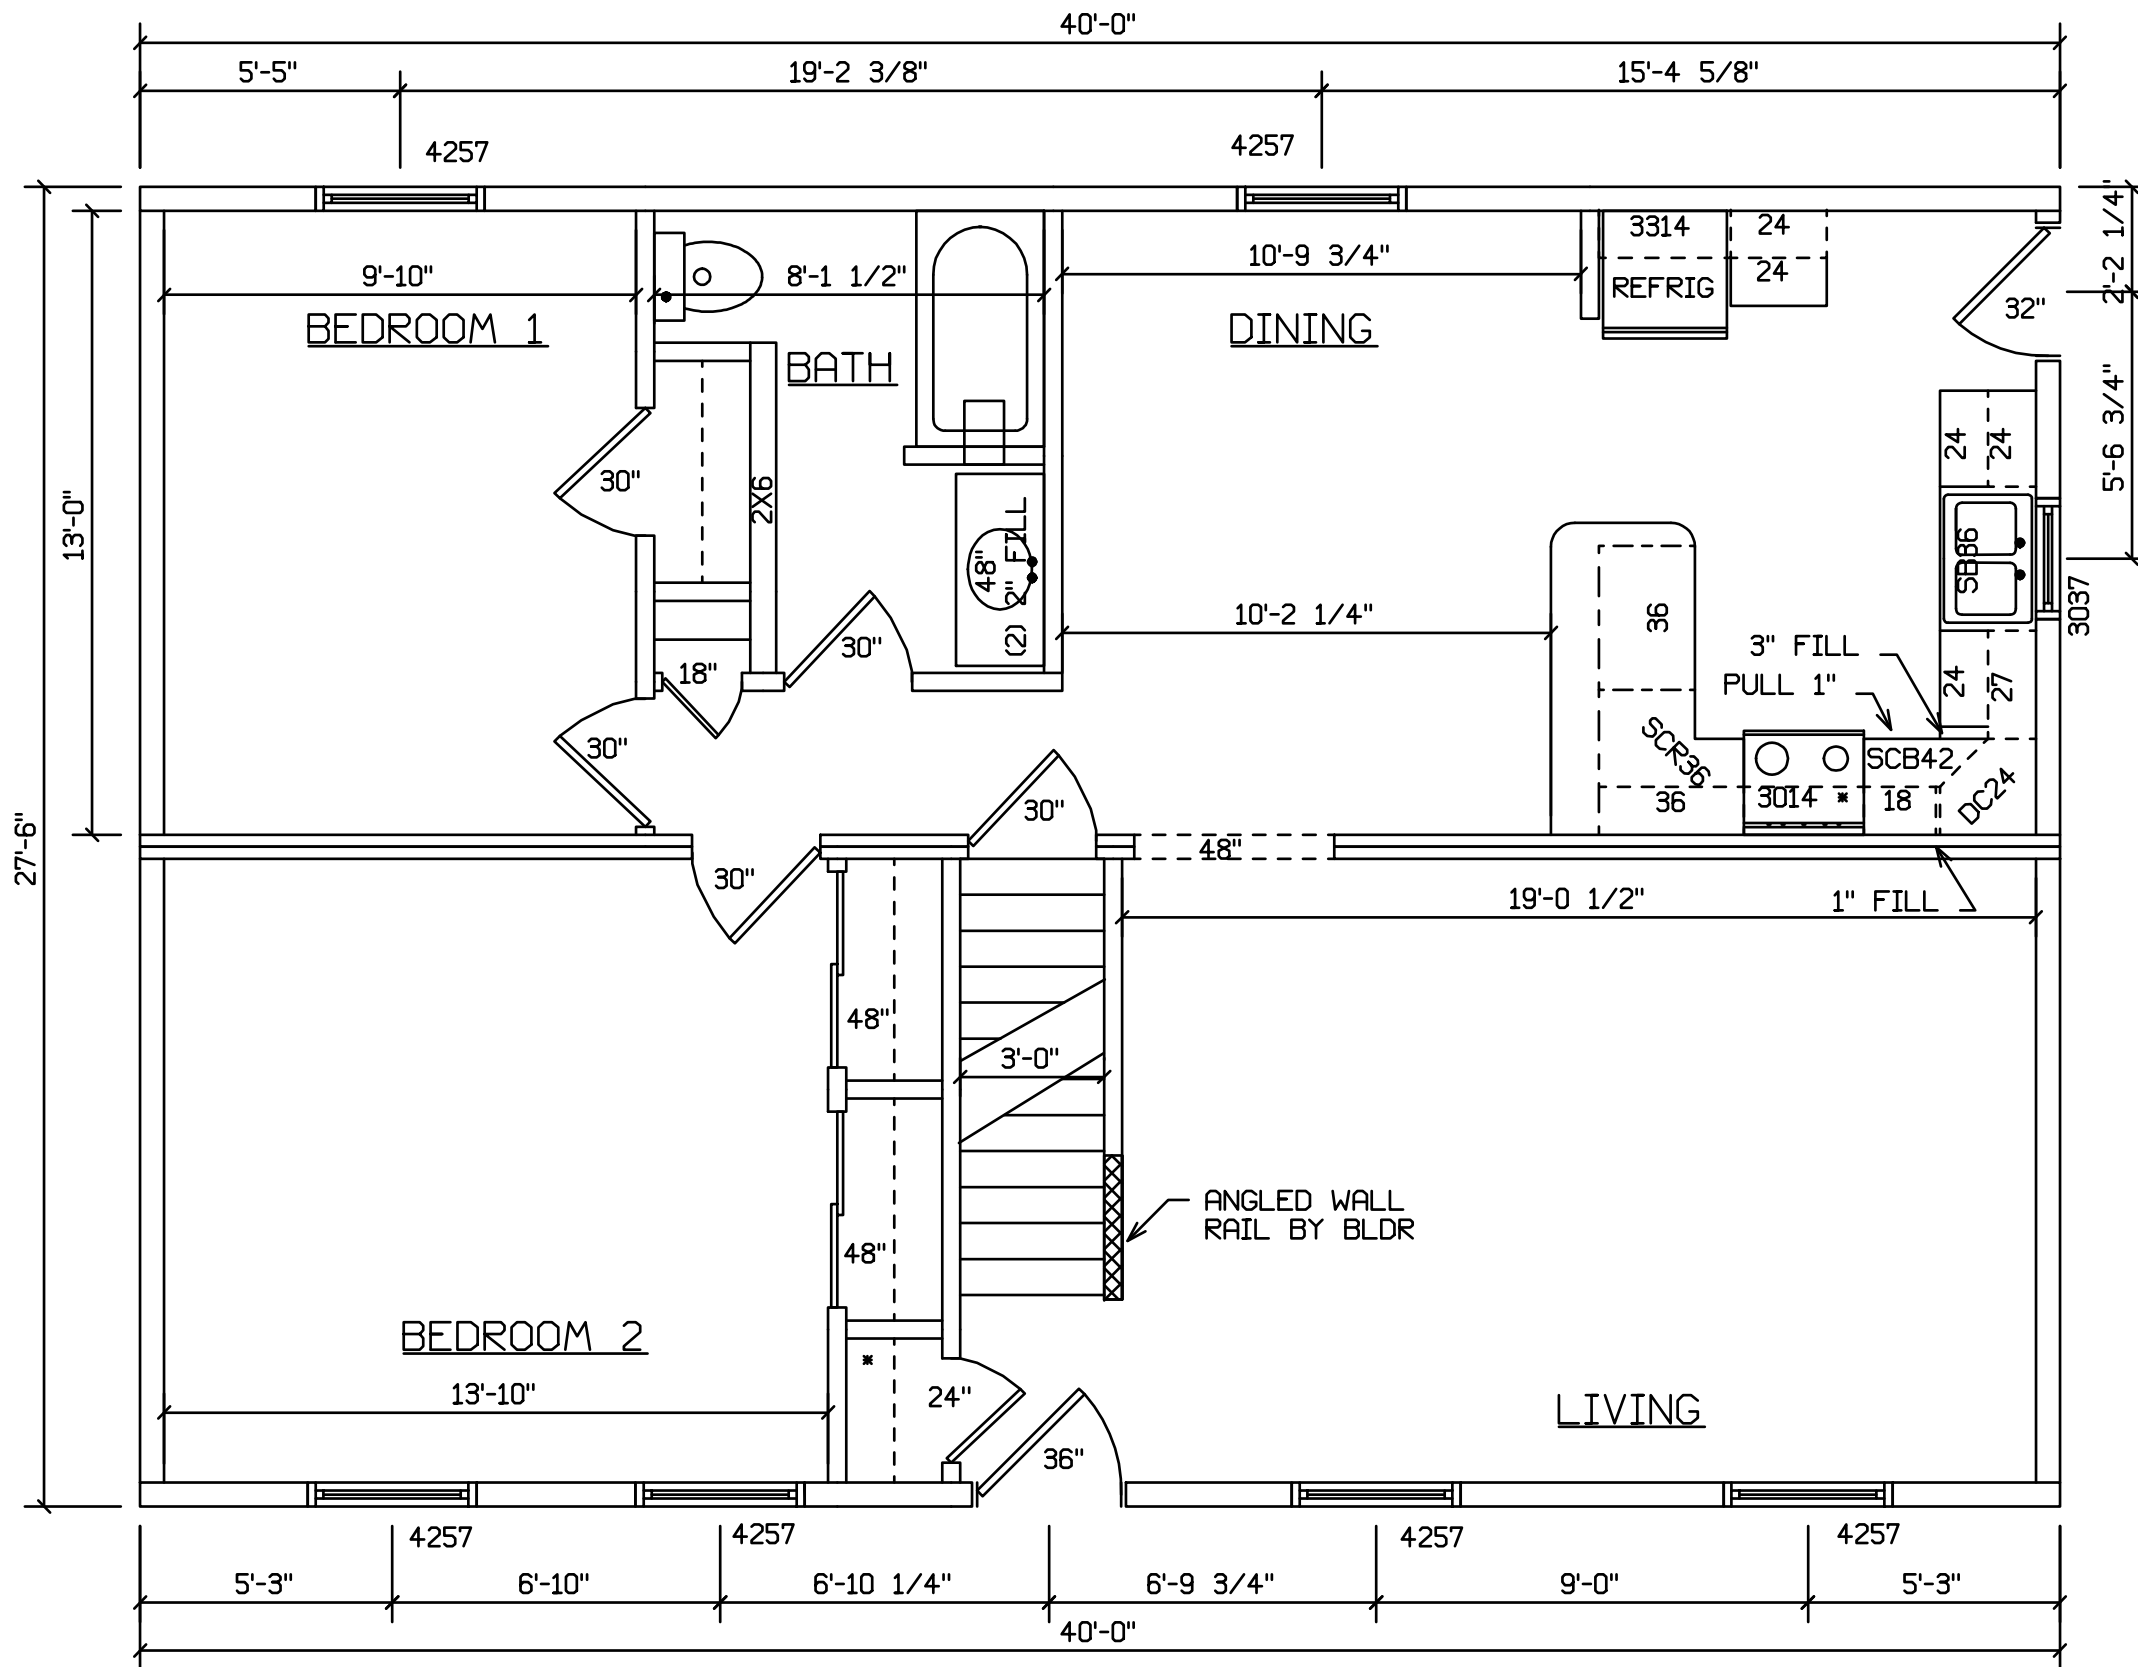

CAPE MAY #309

FRONT

STAIRS DESIGNED TO 8 1/4" RISE  
MAX., AND 9" TREAD MIN W/ 1 1/8" NOSING

STAIRS DESIGNED TO 8 1/4" RISE  
 MAX., AND 9" TREAD MIN W/ 1 1/8" NOSING

CAPE MAY #309  
WITH OPTIONAL 60" DORMERS

FRONT

STAIRS DESIGNED TO 8 1/4" RISE  
MAX., AND 9" TREAD MIN W/ 1 1/8" NOSING