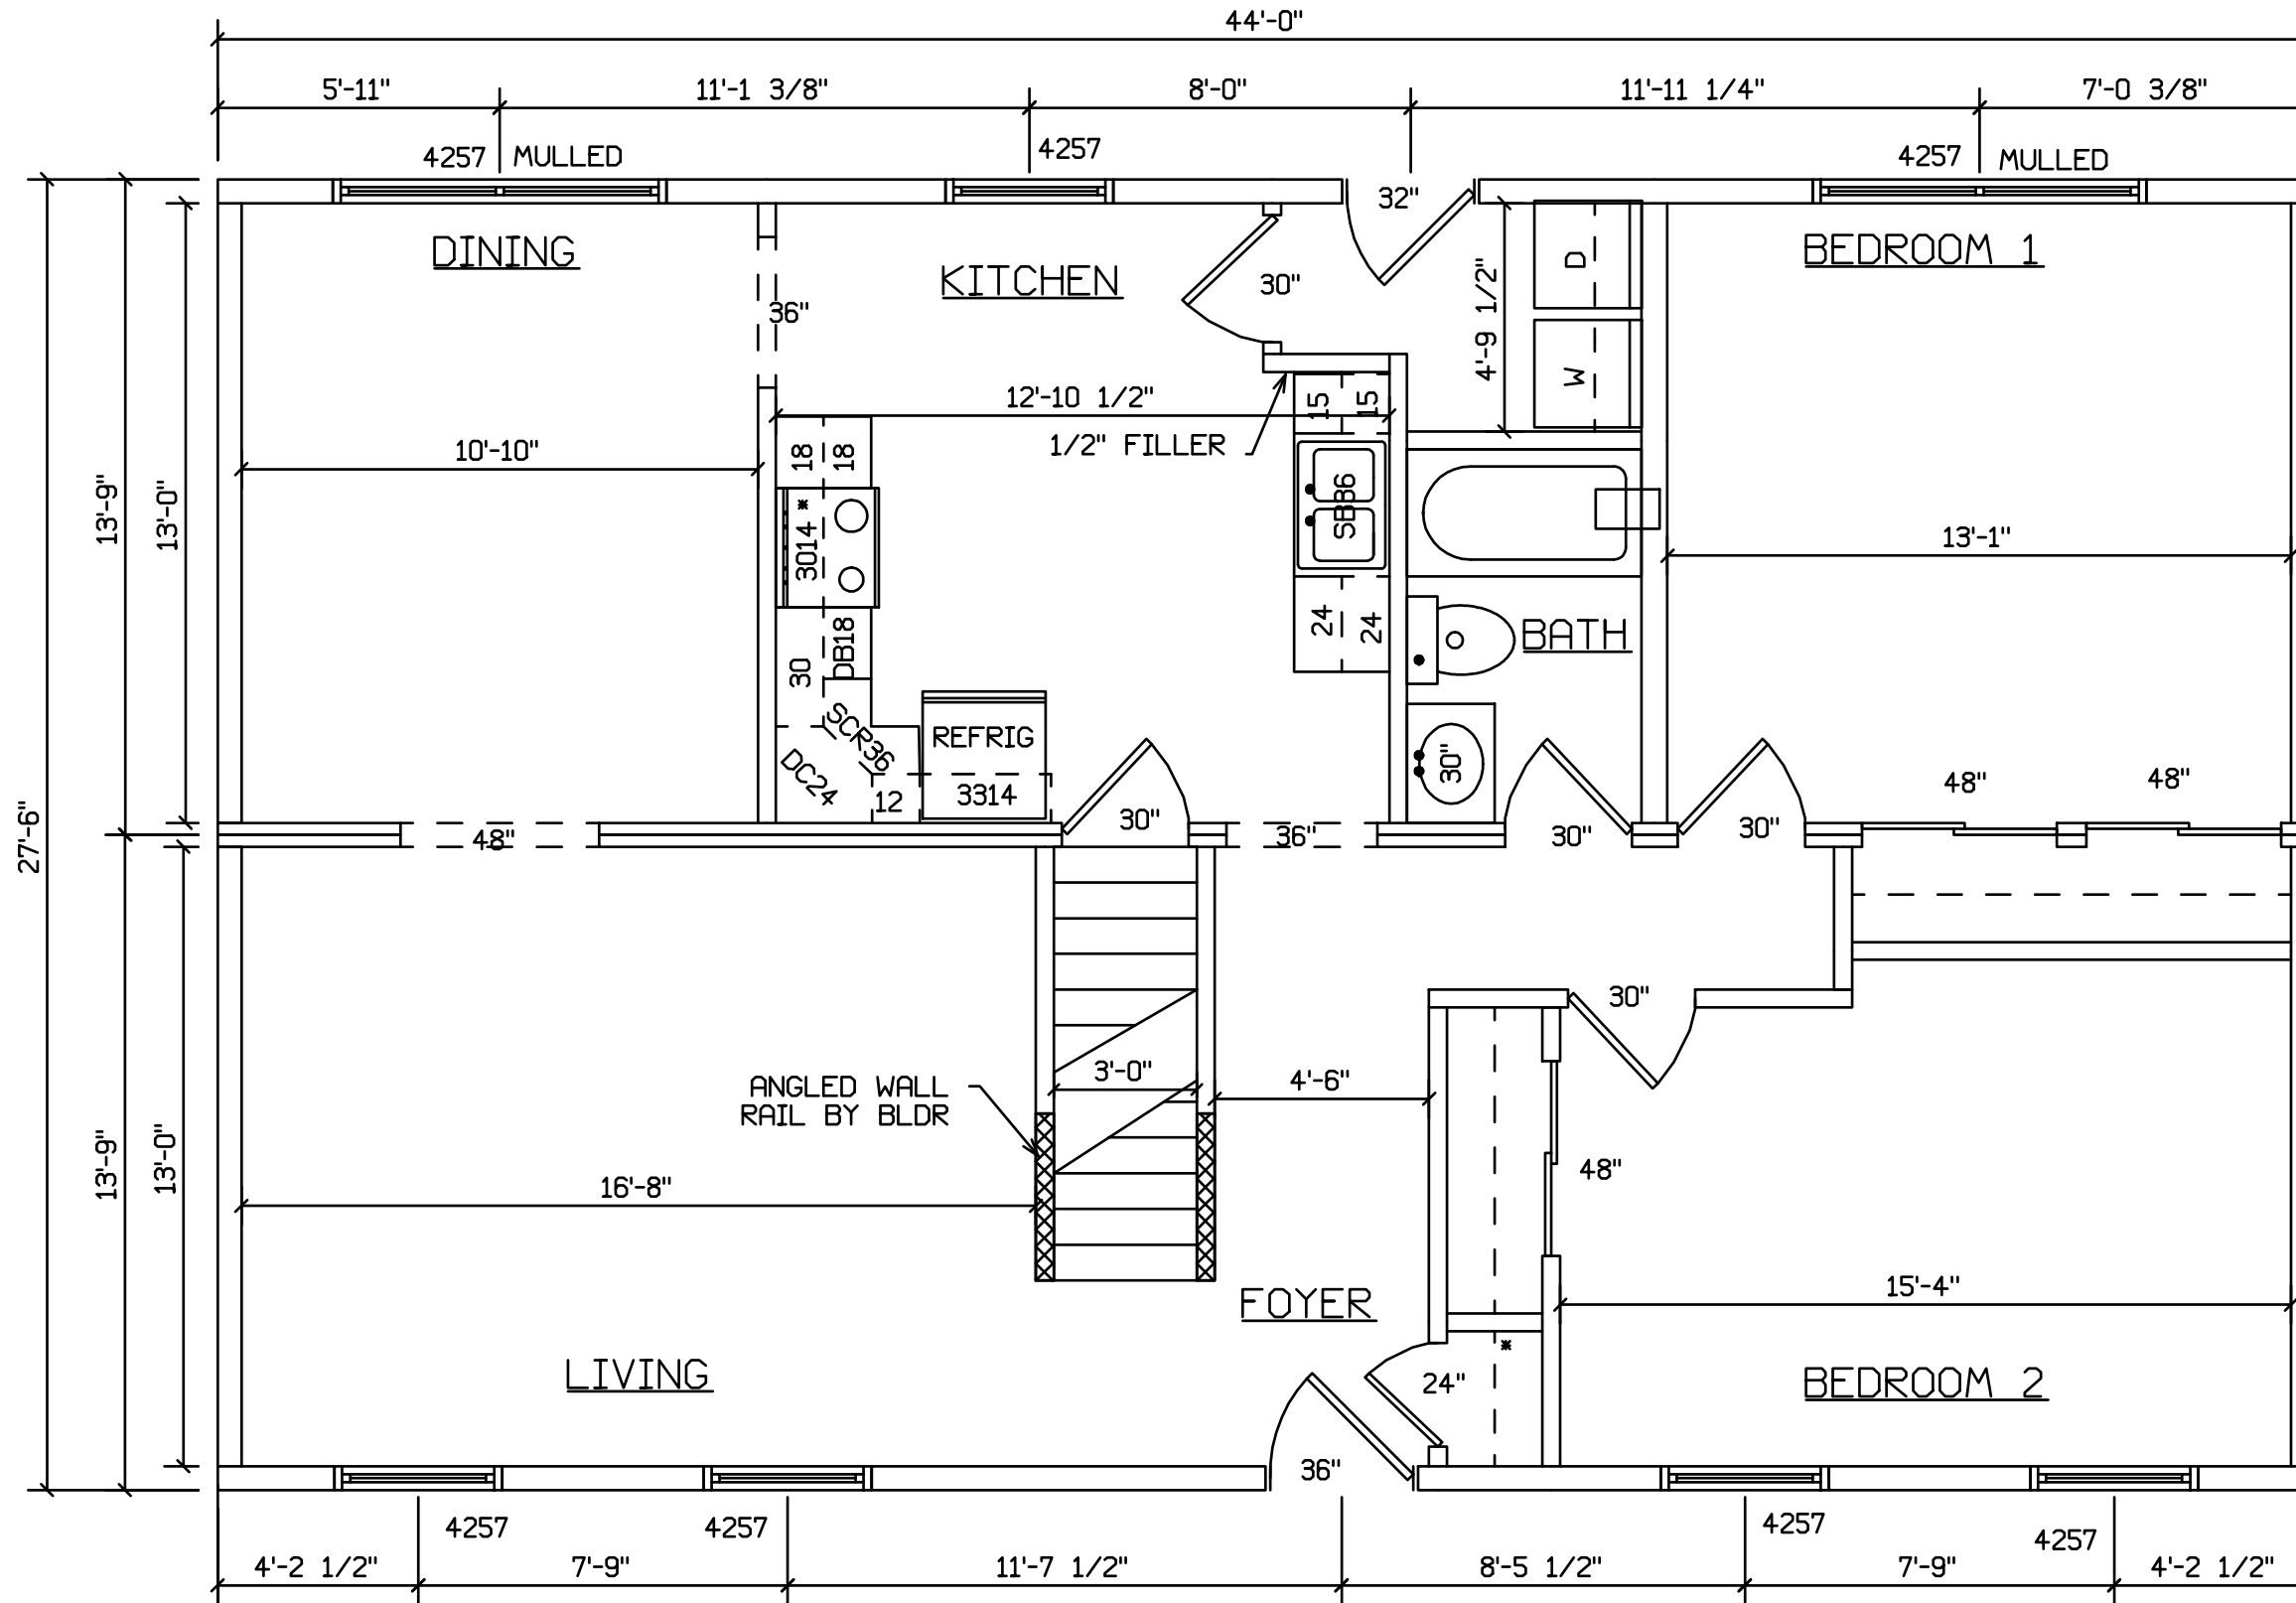

CAPE CHARLES 317

STAIRS DESIGNED TO 8 1/4" RISE  
 MAX., AND 9" TREAD MIN W/ 1 1/8" NOSING

CAPE CHARLES #317  
WITH OPTIONAL 60" DORMERS