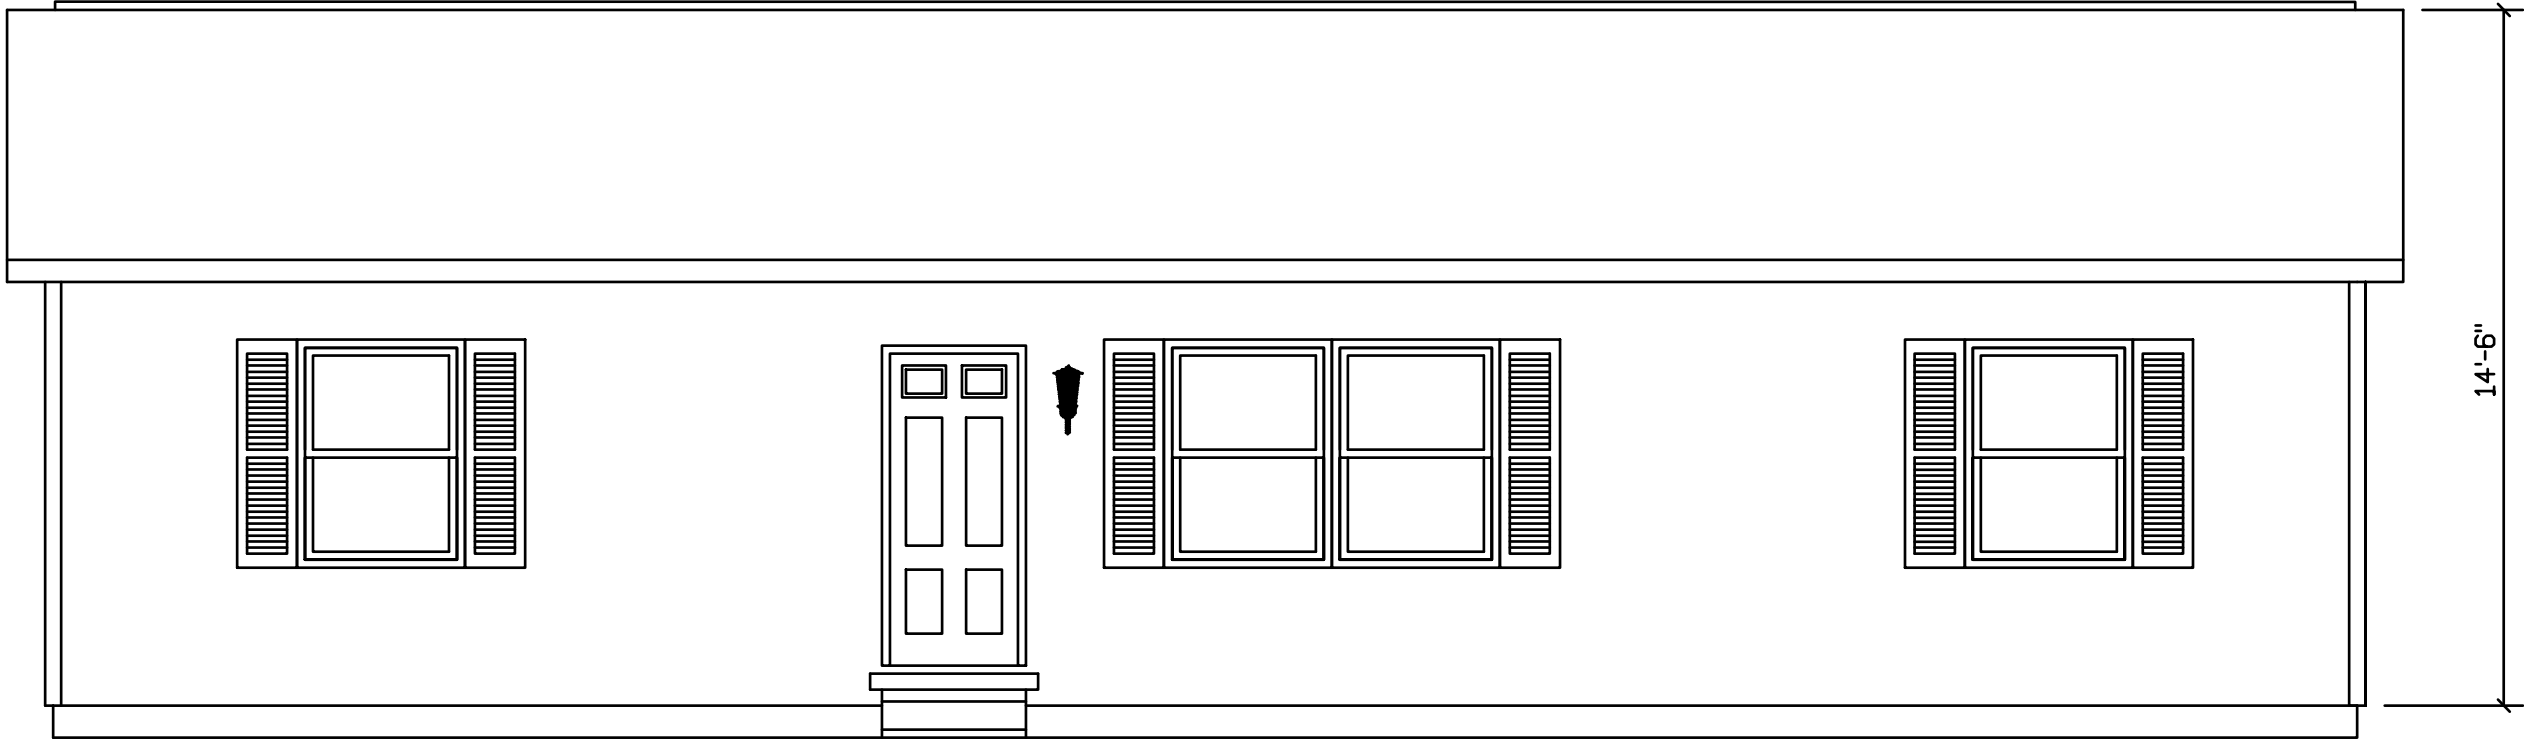

SULLIVAN - 147

 HOLD BACK GYPBD 1'-0" PER
SIDE IN OPEN AREAS

STAIRS DESIGNED TO 8 1/4" RISE
MAX., AND 9" TREAD MIN W/ 1 1/8" NOSING

HOLD BACK GYPBD 1'-0" PER SIDE IN OPEN AREAS

STAIRS DESIGNED TO 8 1/4" RISE MAX., AND 9" TREAD MIN W/ 1 1/8" NOSING