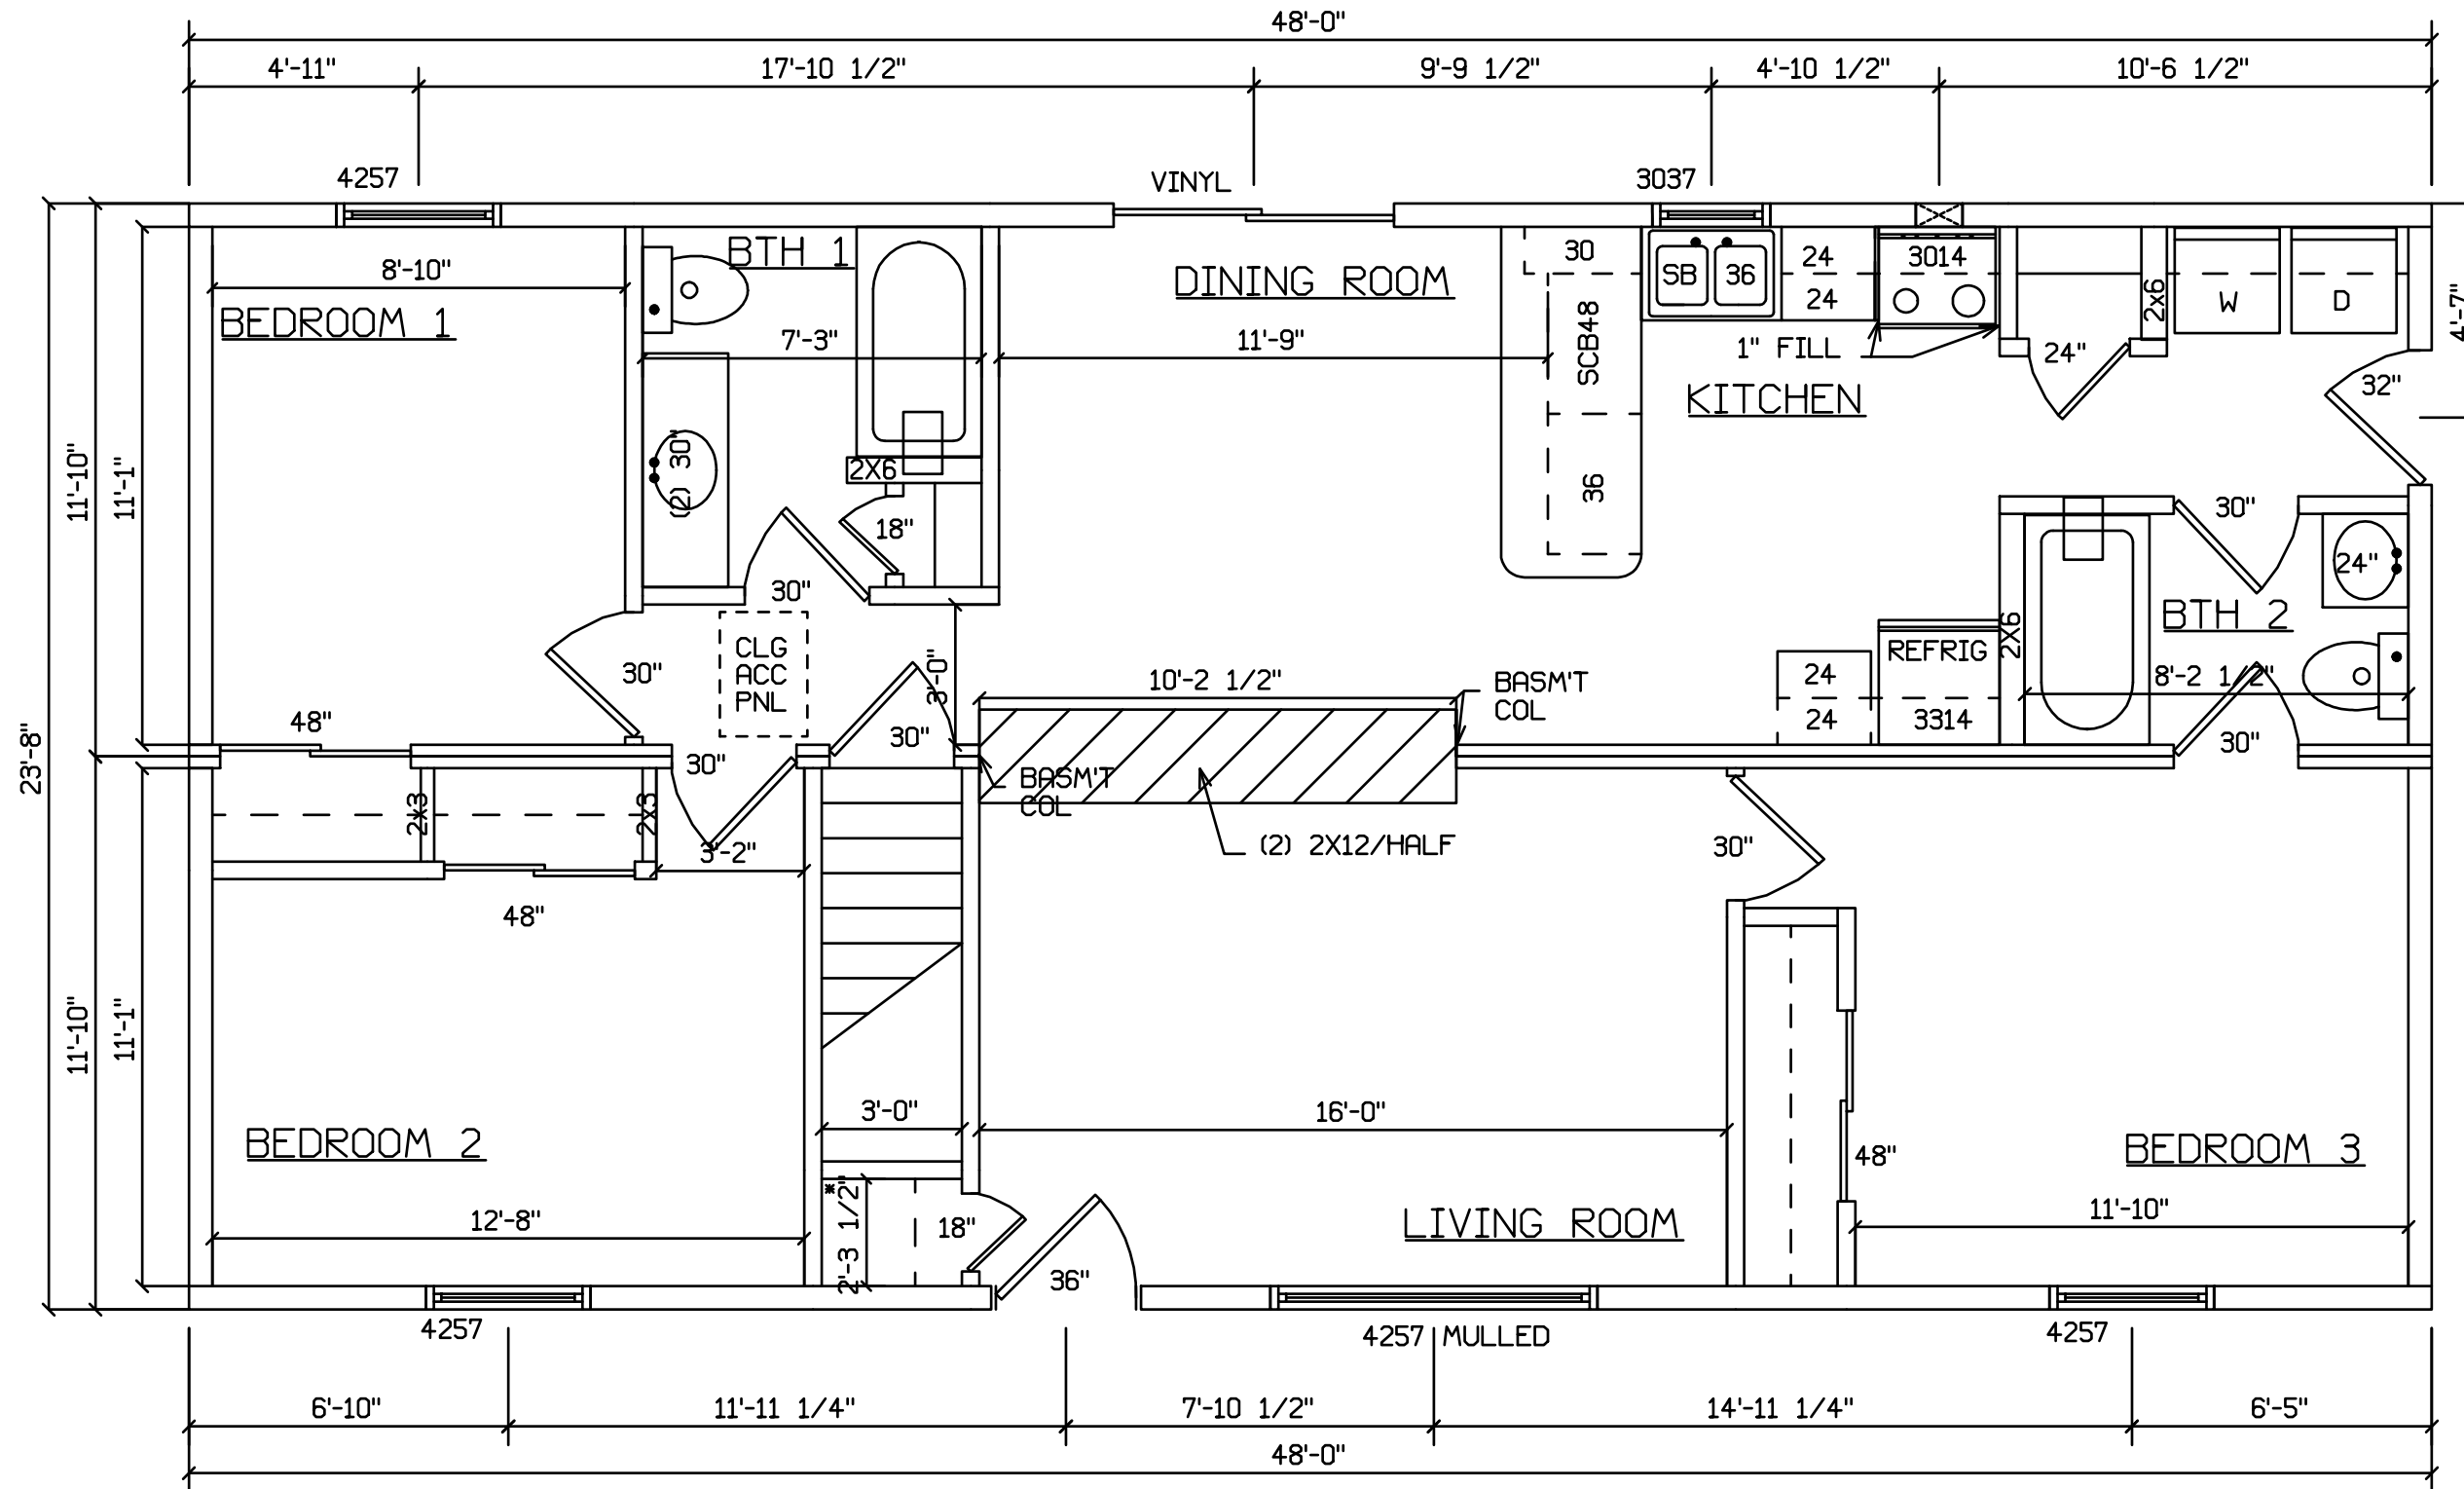

SULLIVAN - 147

 HOLD BACK GYPBD 1'-0" PER
SIDE IN OPEN AREAS

STAIRS DESIGNED TO 8 1/4" RISE
MAX., AND 9" TREAD MIN W/ 1 1/8" NOSING

HOLD BACK GYPBD 1'-0" PER SIDE IN OPEN AREAS

STAIRS DESIGNED TO 8 1/4" RISE MAX., AND 9" TREAD MIN W/ 1 1/8" NOSING