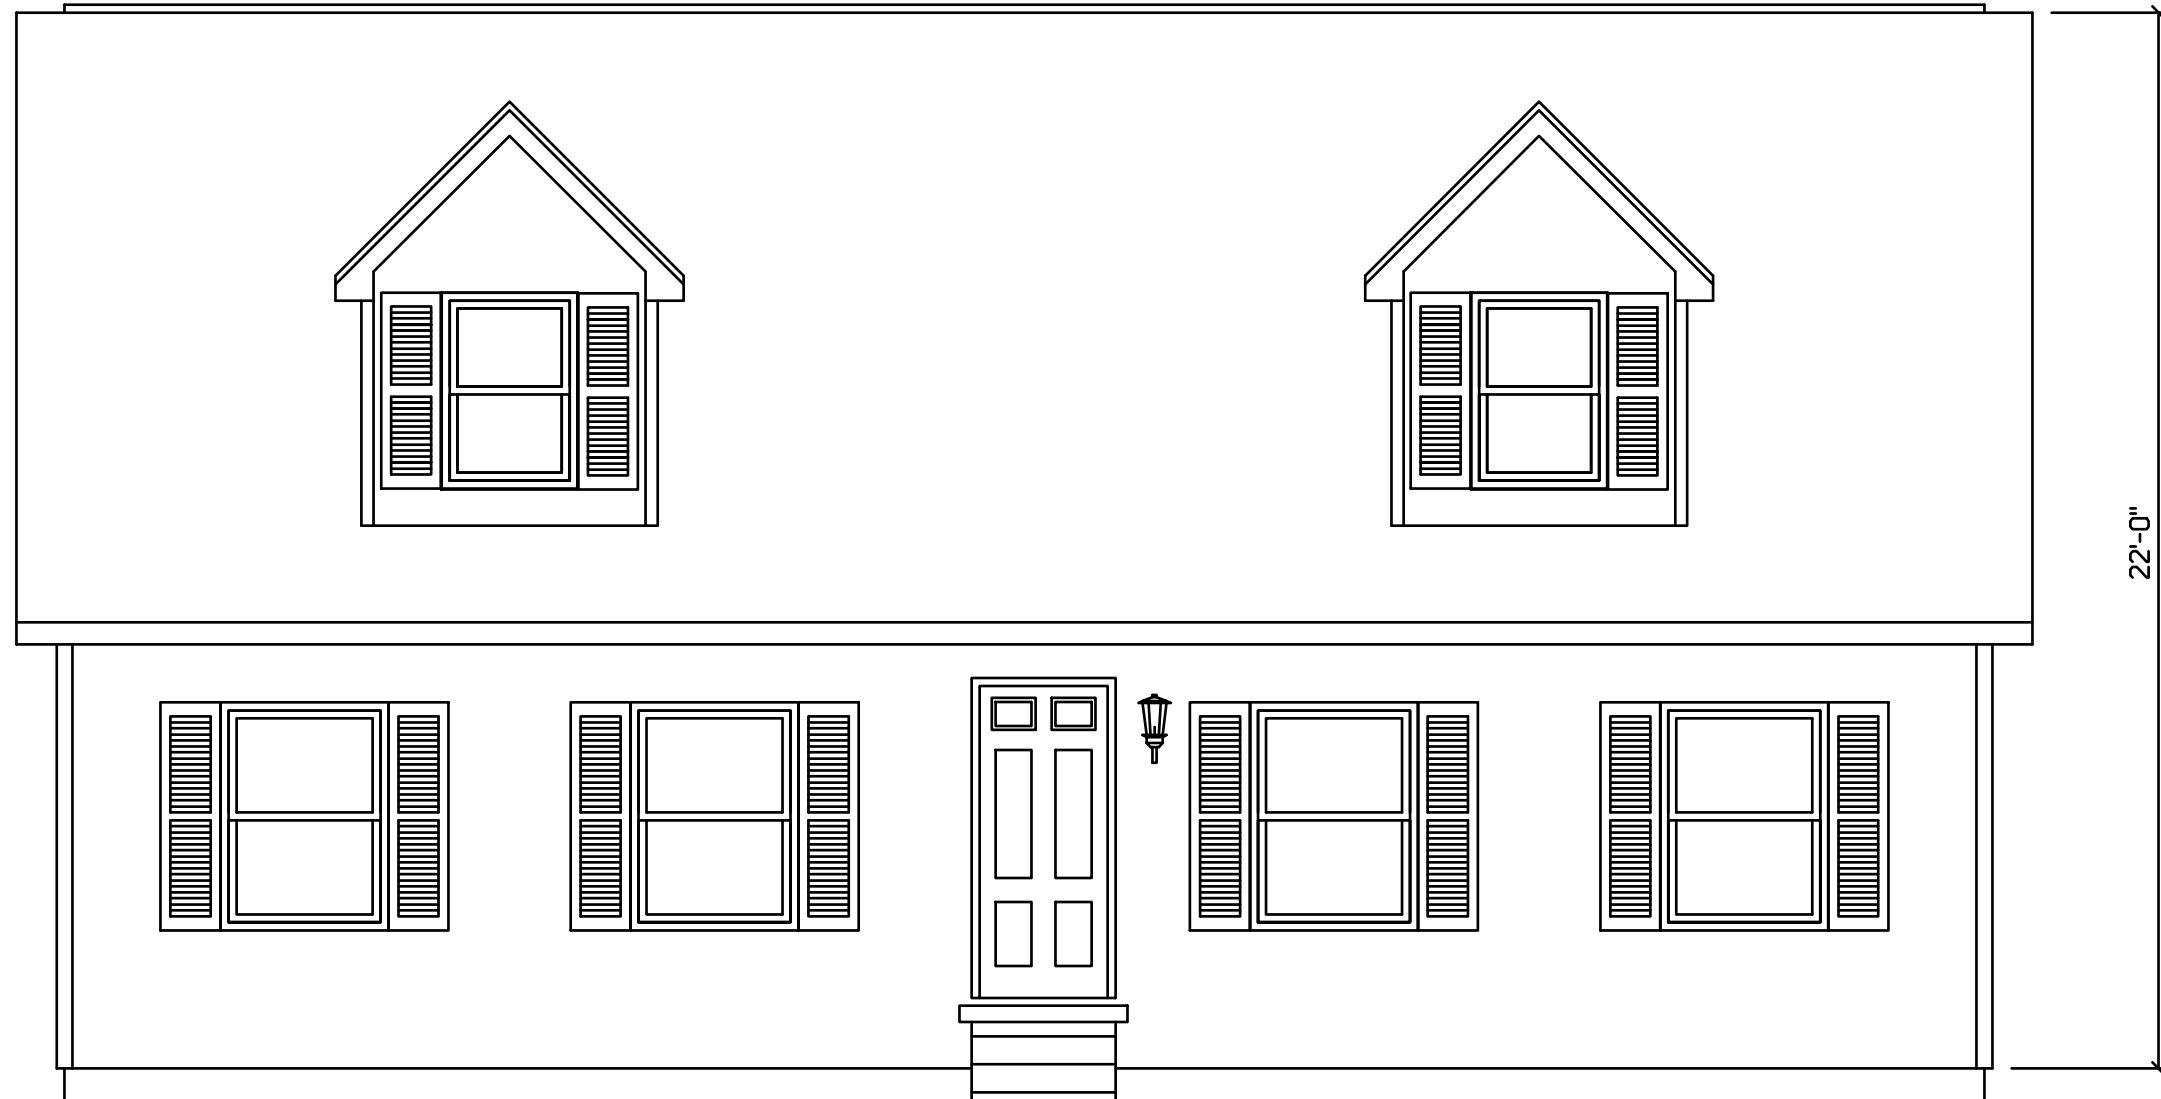

928 SPARTAN

STAIRS DESIGNED TO 8 1/4" RISE  
MAX., AND 9" TREAD MIN W/ 1 1/8" NOSING

928 SPARTAN  
WITH OPTIONAL 5'-0" DORMERS

FRONT

STAIRS DESIGNED TO 8 1/4" RISE  
MAX., AND 9" TREAD MIN W/ 1 1/8" NOSING

STAIRS DESIGNED TO 8 1/4" RISE  
 MAX., AND 9" TREAD MIN W/ 1 1/8" NOSING