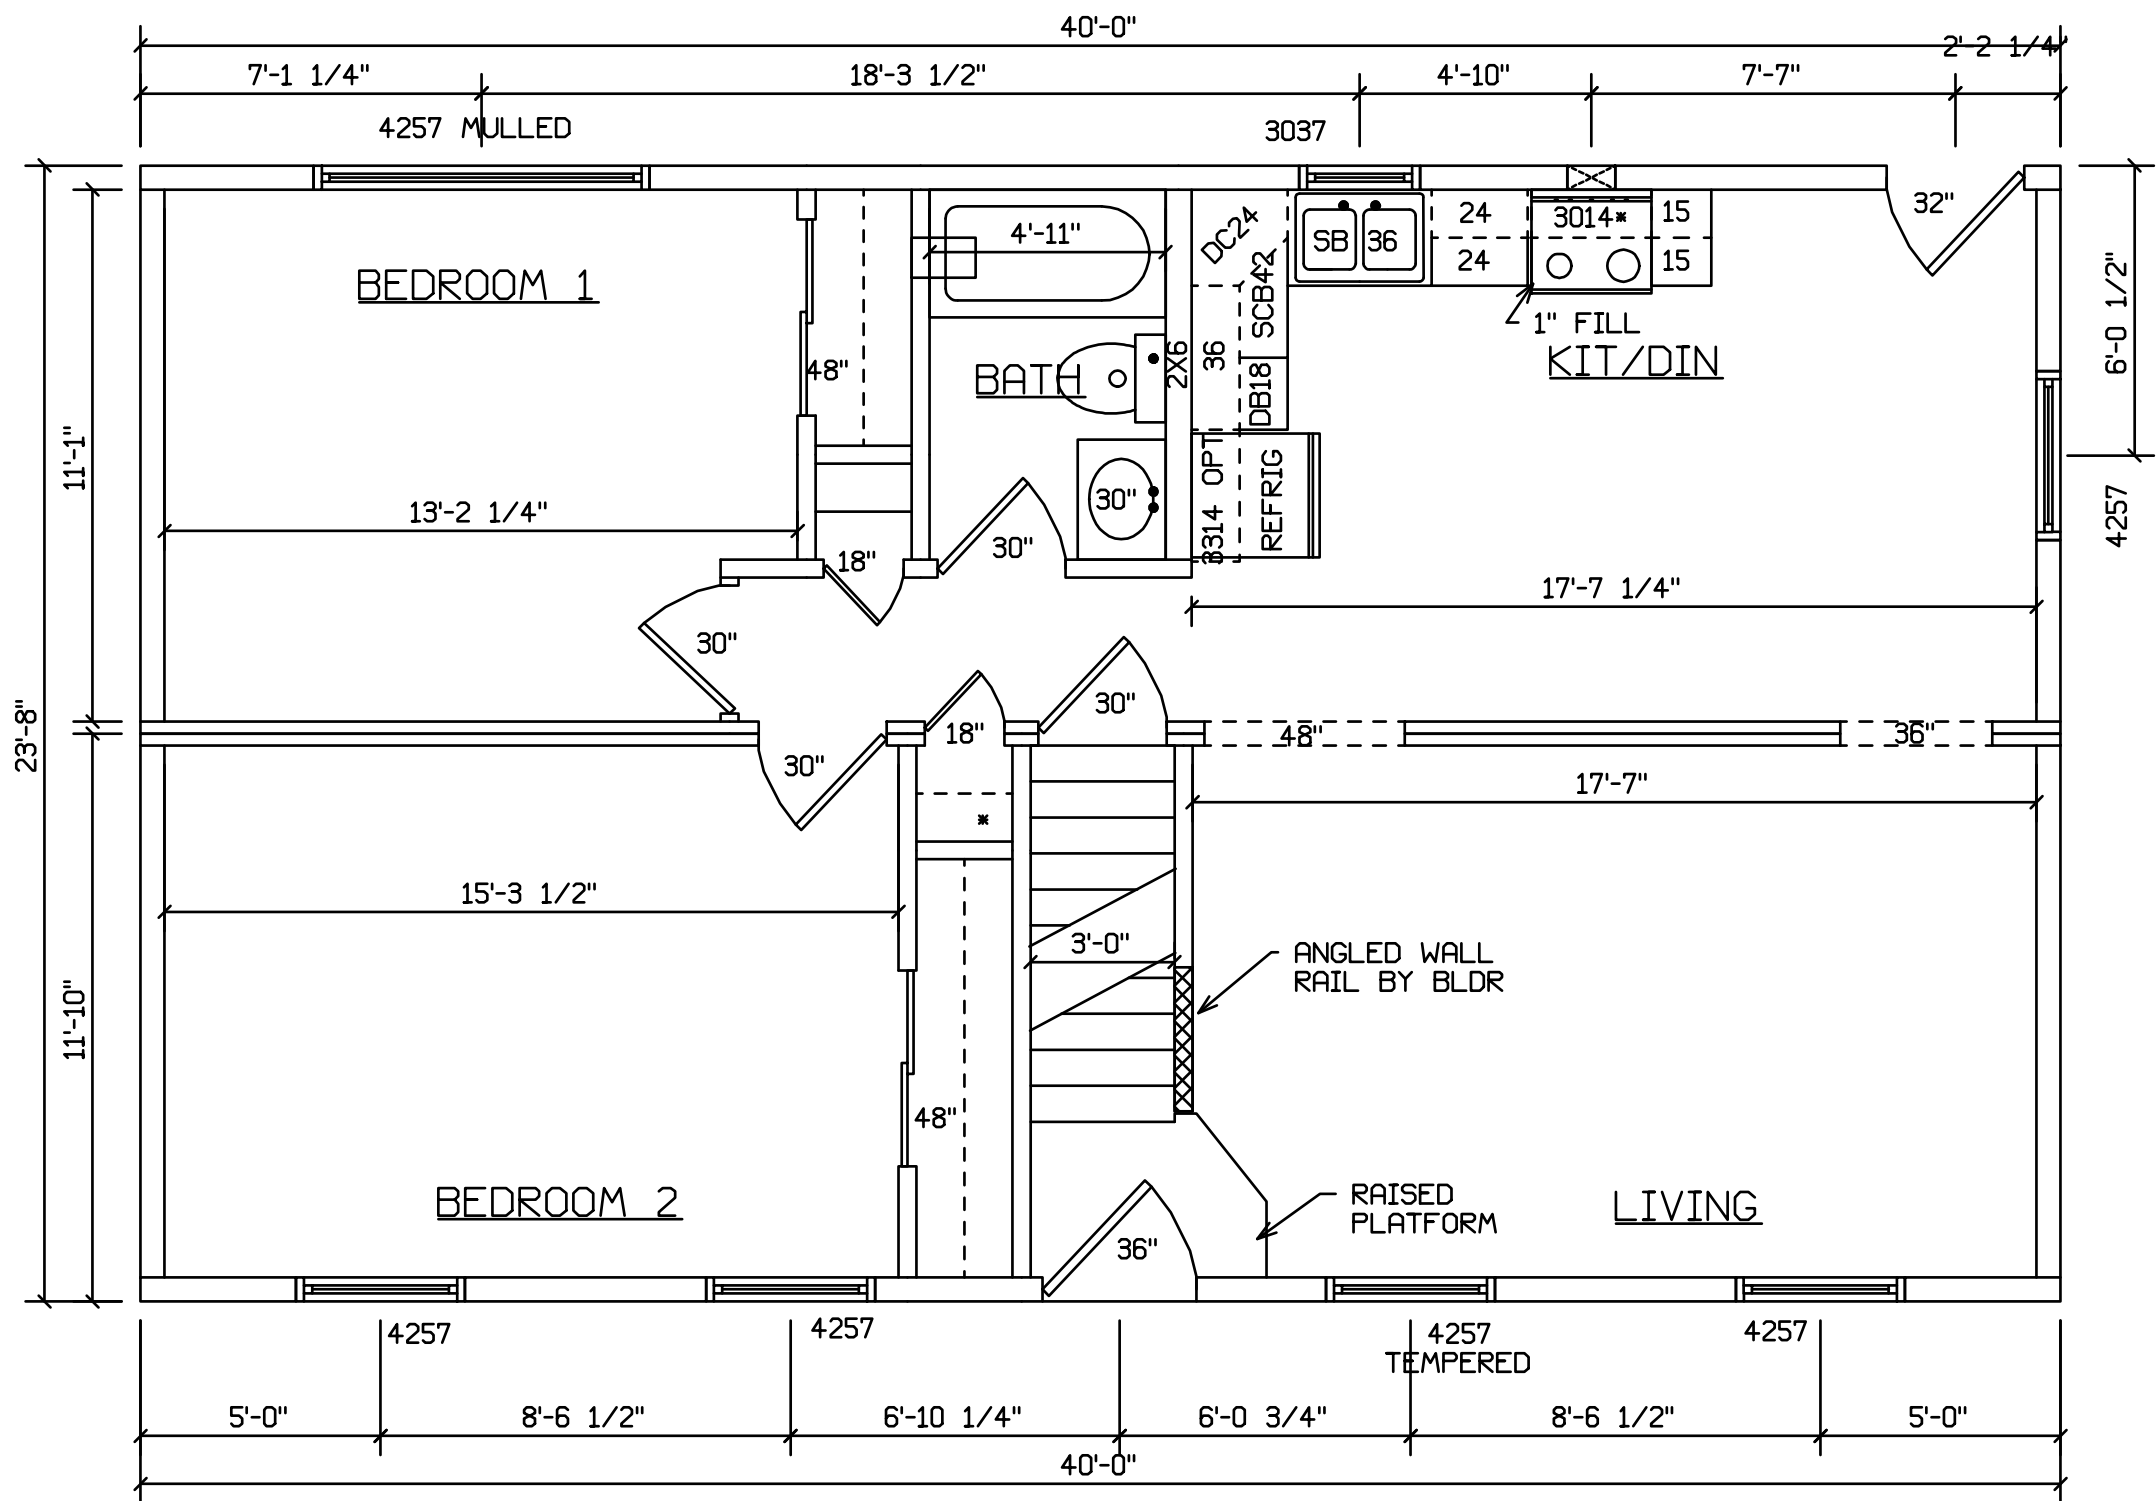

928 SPARTAN

STAIRS DESIGNED TO 8 1/4" RISE  
MAX., AND 9" TREAD MIN W/ 1 1/8" NOSING

928 SPARTAN  
WITH OPTIONAL 5'-0" DORMERS

FRONT

STAIRS DESIGNED TO 8 1/4" RISE  
MAX., AND 9" TREAD MIN W/ 1 1/8" NOSING

STAIRS DESIGNED TO 8 1/4" RISE  
 MAX., AND 9" TREAD MIN W/ 1 1/8" NOSING