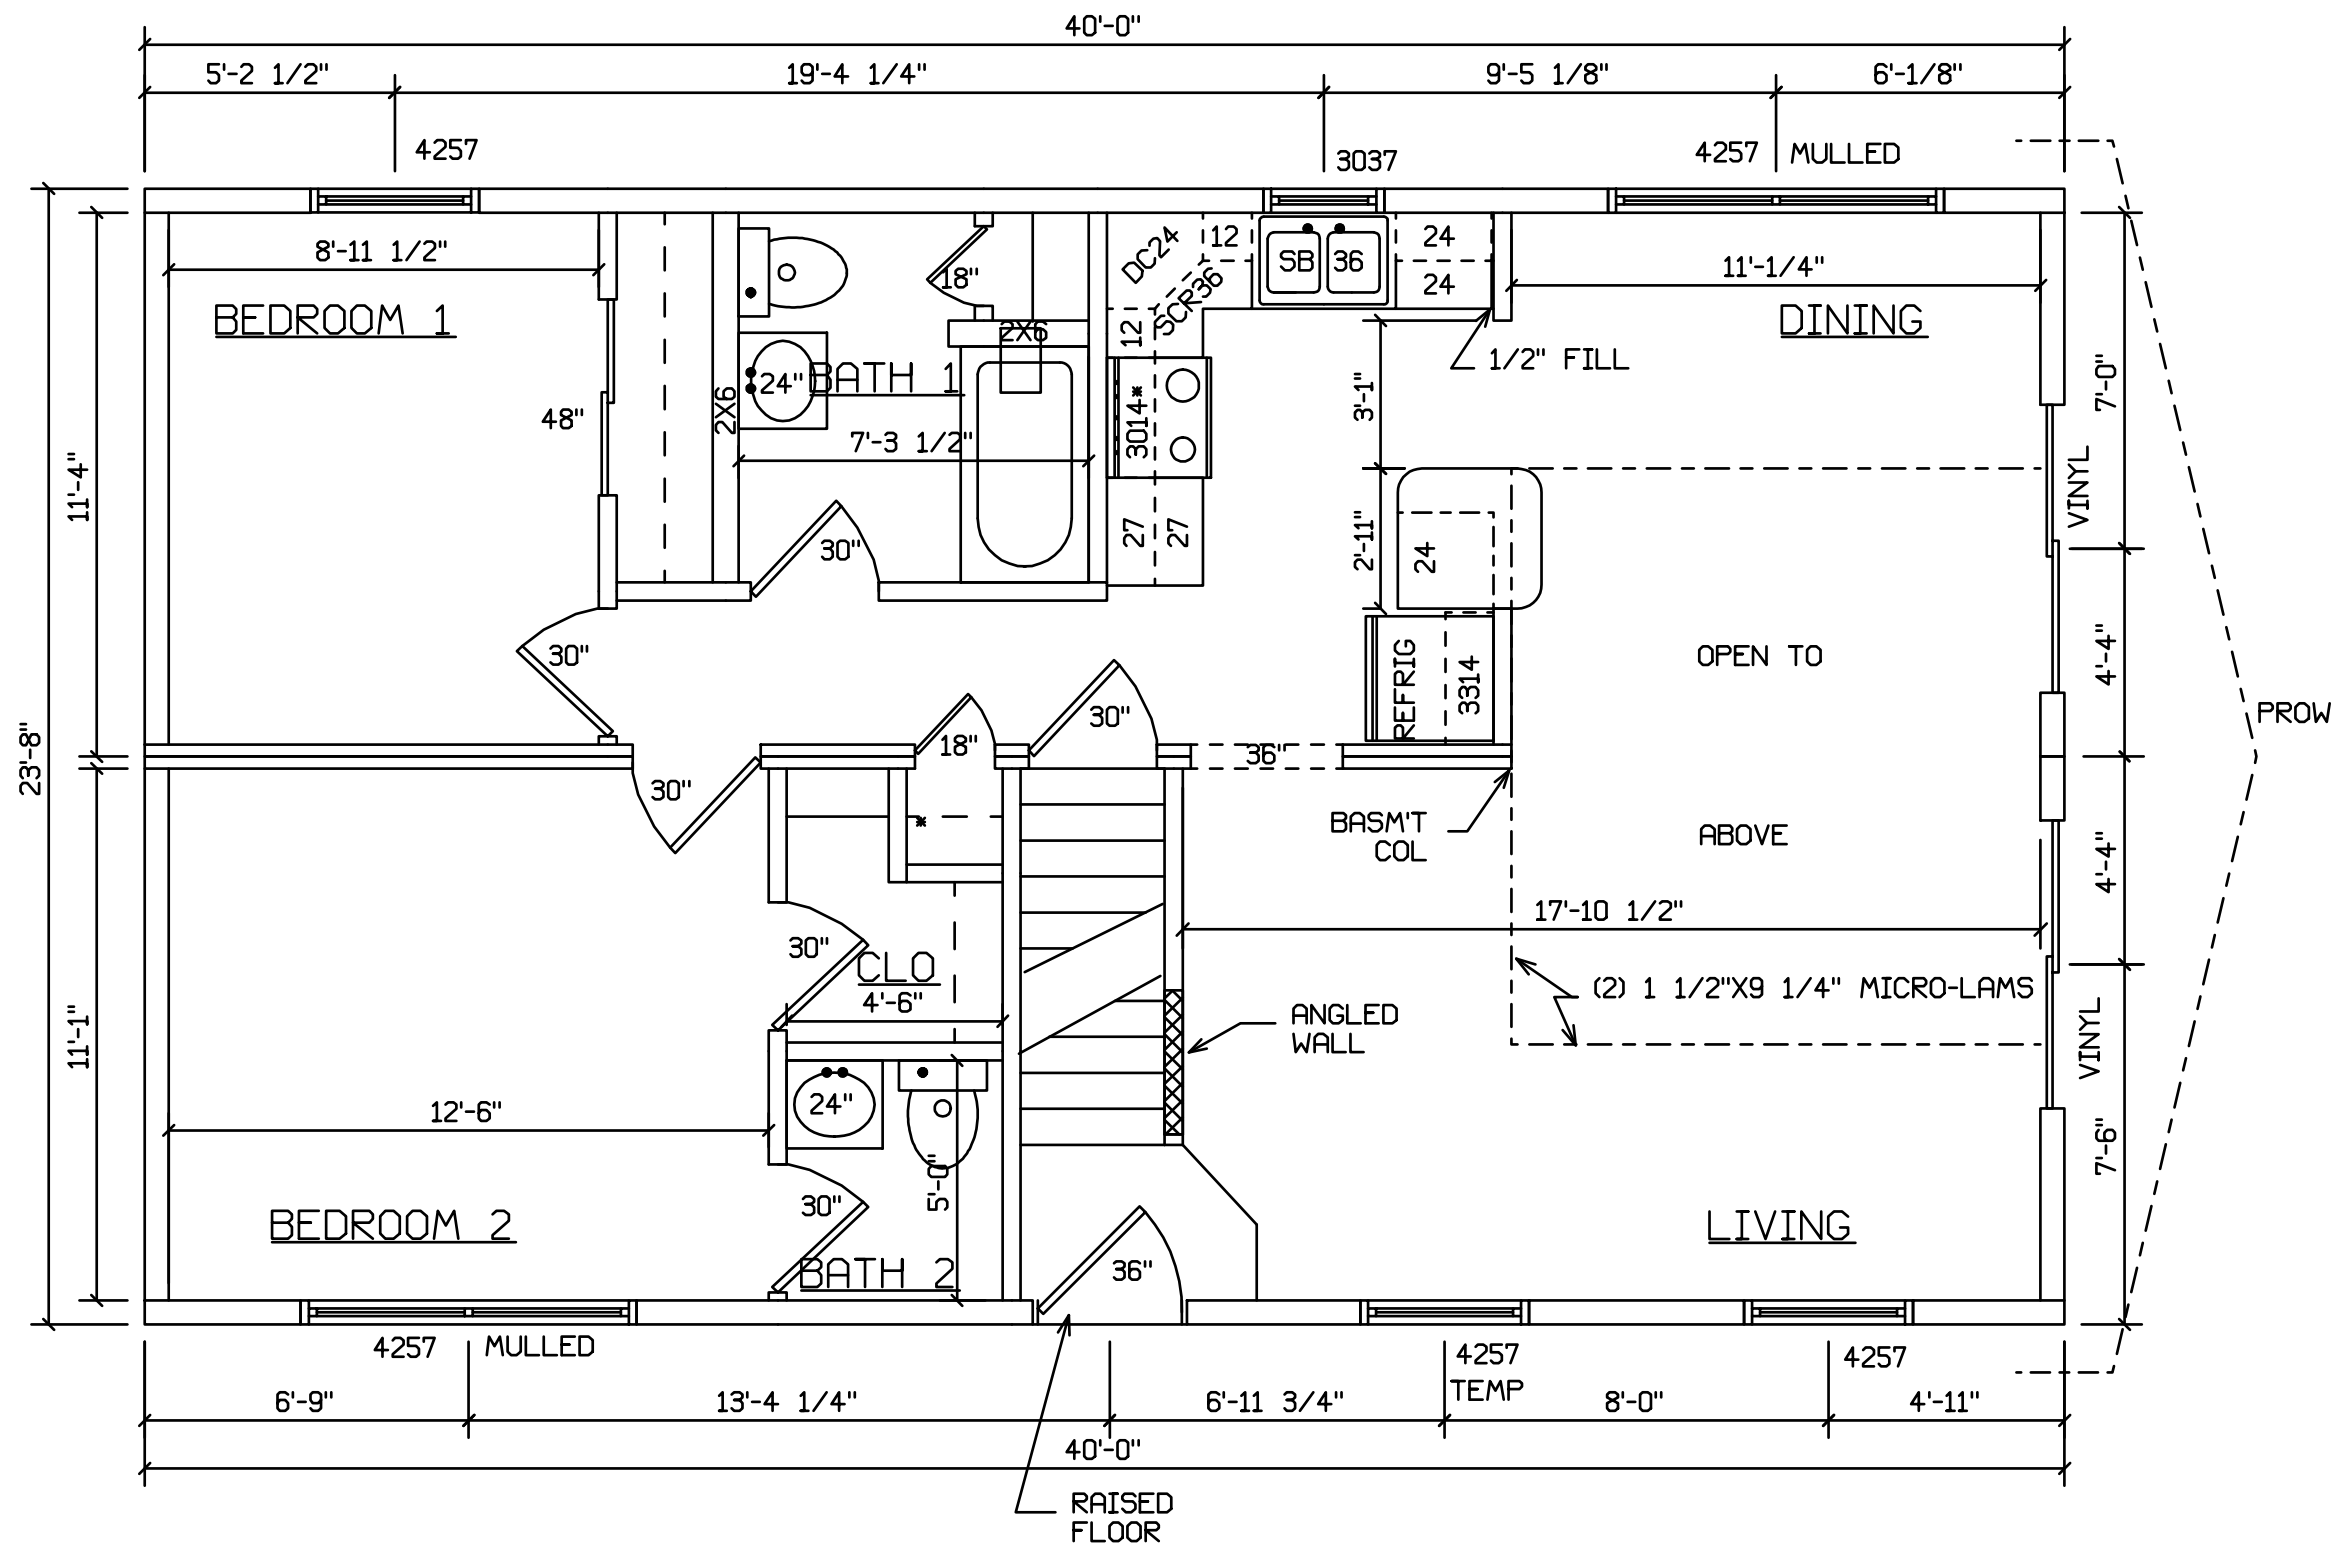

POCONO #120

STAIRS DESIGNED TO 8 1/4" RISE
MAX., AND 9" TREAD MIN W/ 1 1/8" NOSING

POCONO #120

STAIRS DESIGNED TO 8 1/4" RISE
MAX., AND 9" TREAD MIN W/ 1 1/8" NOSING

STAIRS DESIGNED TO 8 1/4" RISE
 MAX., AND 9" TREAD MIN W/ 1 1/8" NOSING

POCONO #120
WITH OPTIONAL 60" DORMERS

STAIRS DESIGNED TO 8 1/4" RISE
MAX., AND 9" TREAD MIN W/ 1 1/8" NOSING