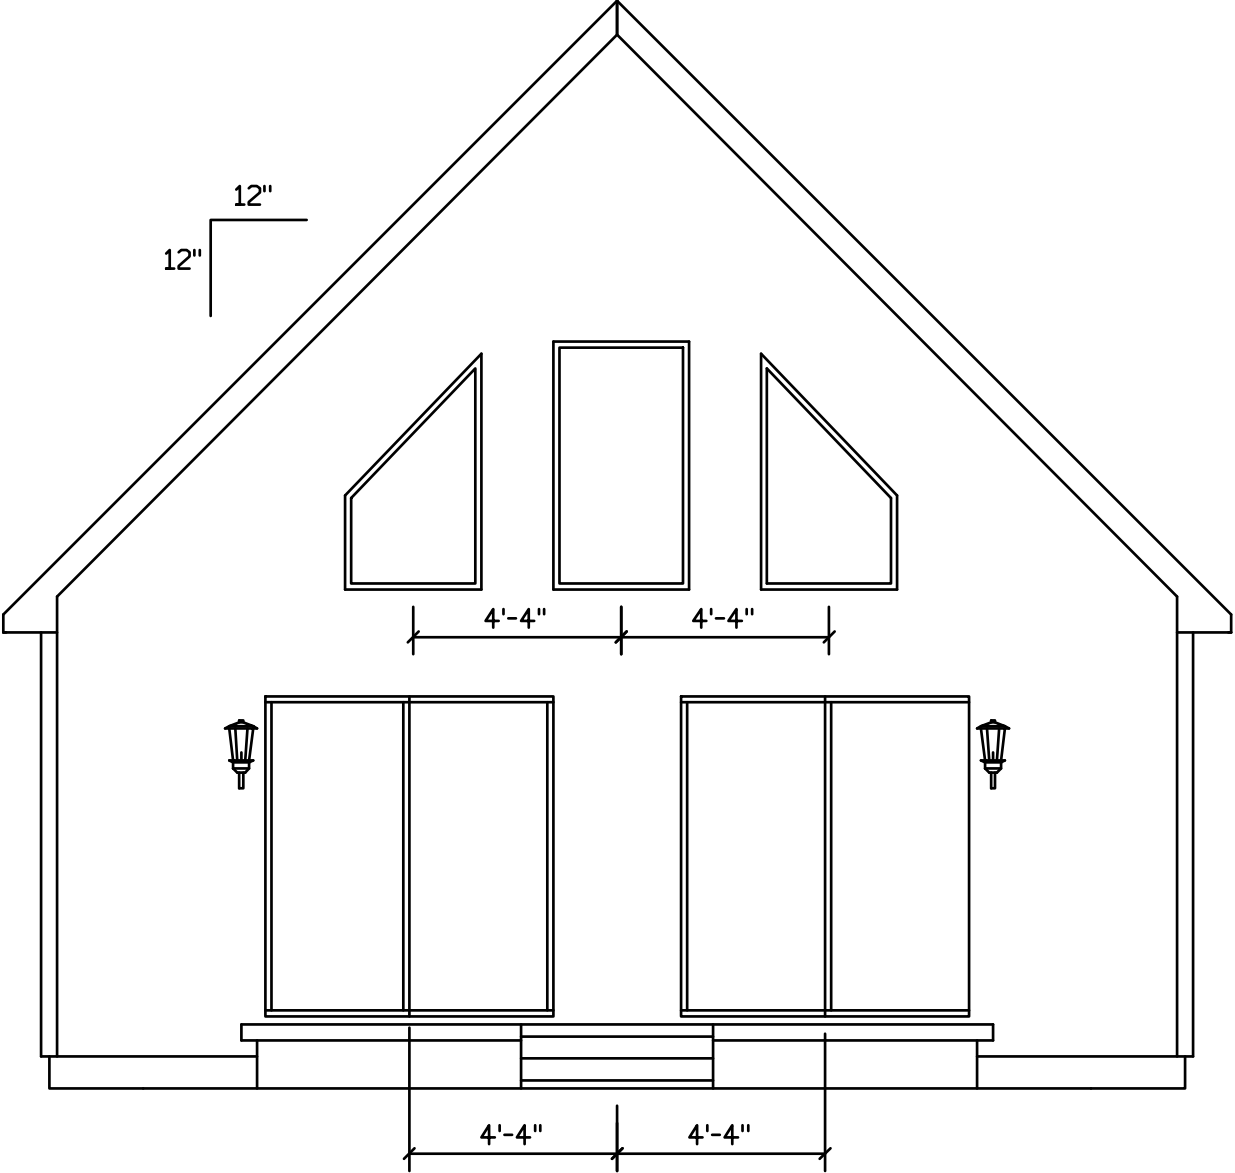

POCONO #120

STAIRS DESIGNED TO 8 1/4" RISE
MAX., AND 9" TREAD MIN W/ 1 1/8" NOSING

POCONO #120

STAIRS DESIGNED TO 8 1/4" RISE
MAX., AND 9" TREAD MIN W/ 1 1/8" NOSING

STAIRS DESIGNED TO 8 1/4" RISE
 MAX., AND 9" TREAD MIN W/ 1 1/8" NOSING

POCONO #120
WITH OPTIONAL 60" DORMERS

STAIRS DESIGNED TO 8 1/4" RISE
MAX., AND 9" TREAD MIN W/ 1 1/8" NOSING