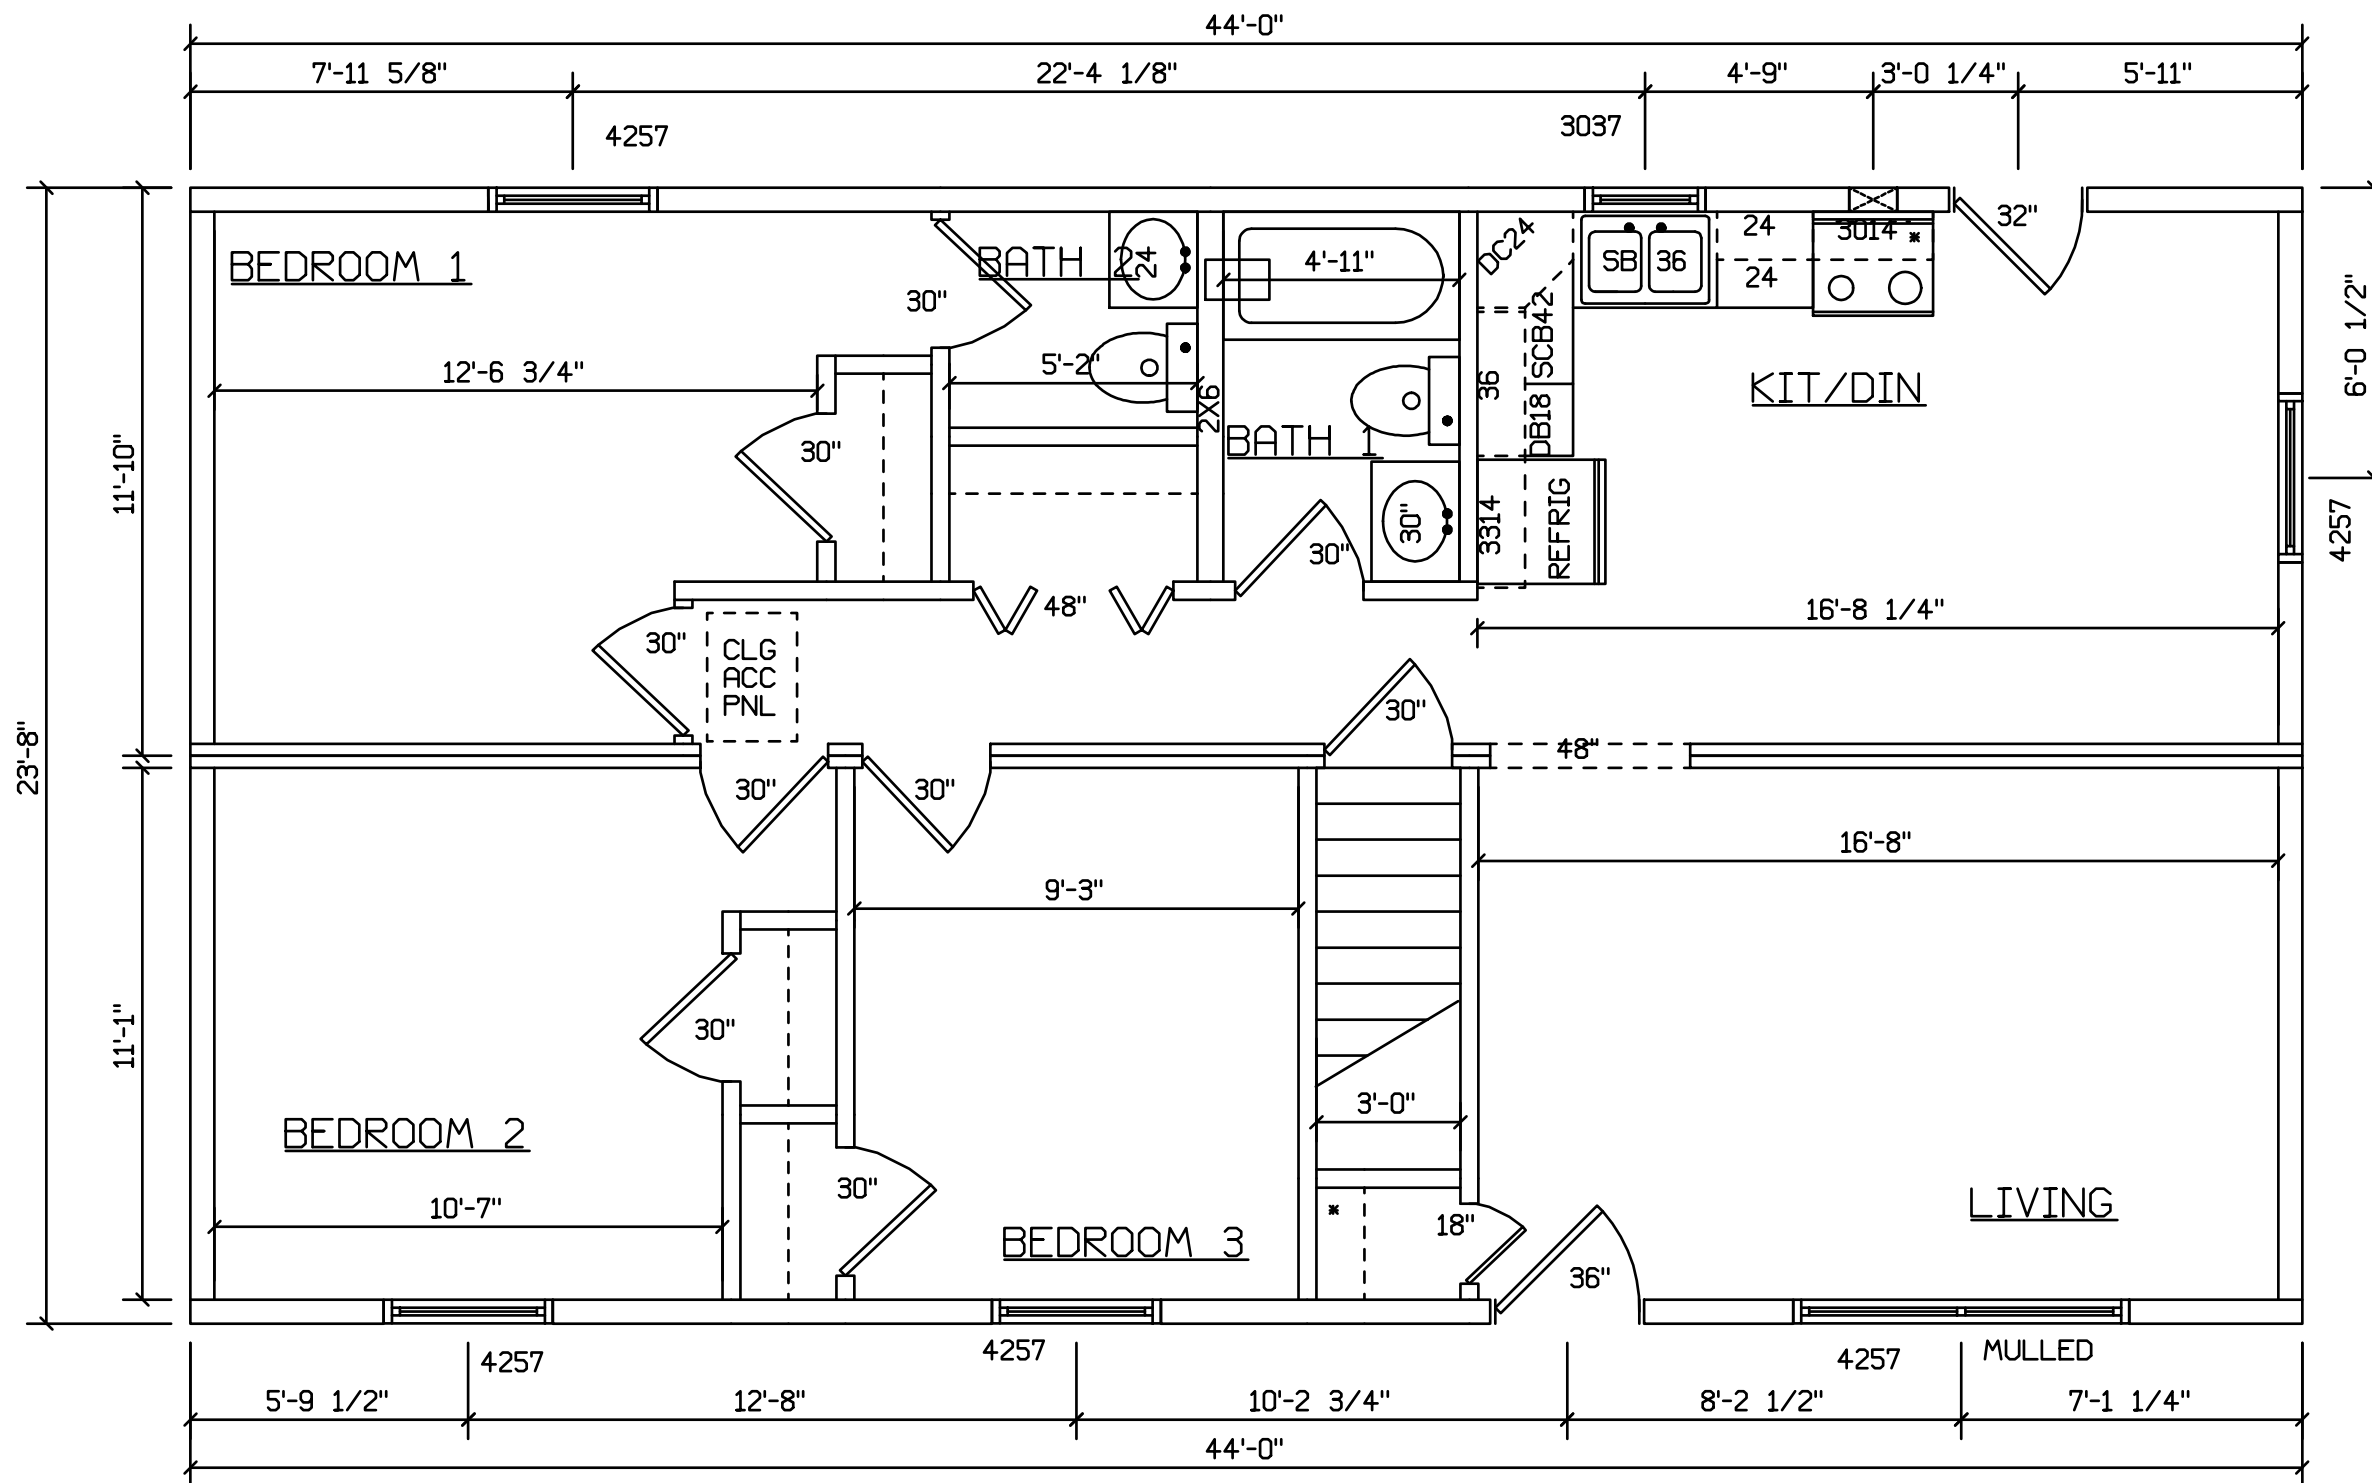

LEHIGH - 145

STAIRS DESIGNED TO 8 1/4" RISE
MAX., AND 9" TREAD MIN W/ 1 1/8" NOSING

STAIRS DESIGNED TO 8 1/4" RISE
 MAX., AND 9" TREAD MIN W/ 1 1/8" NOSING