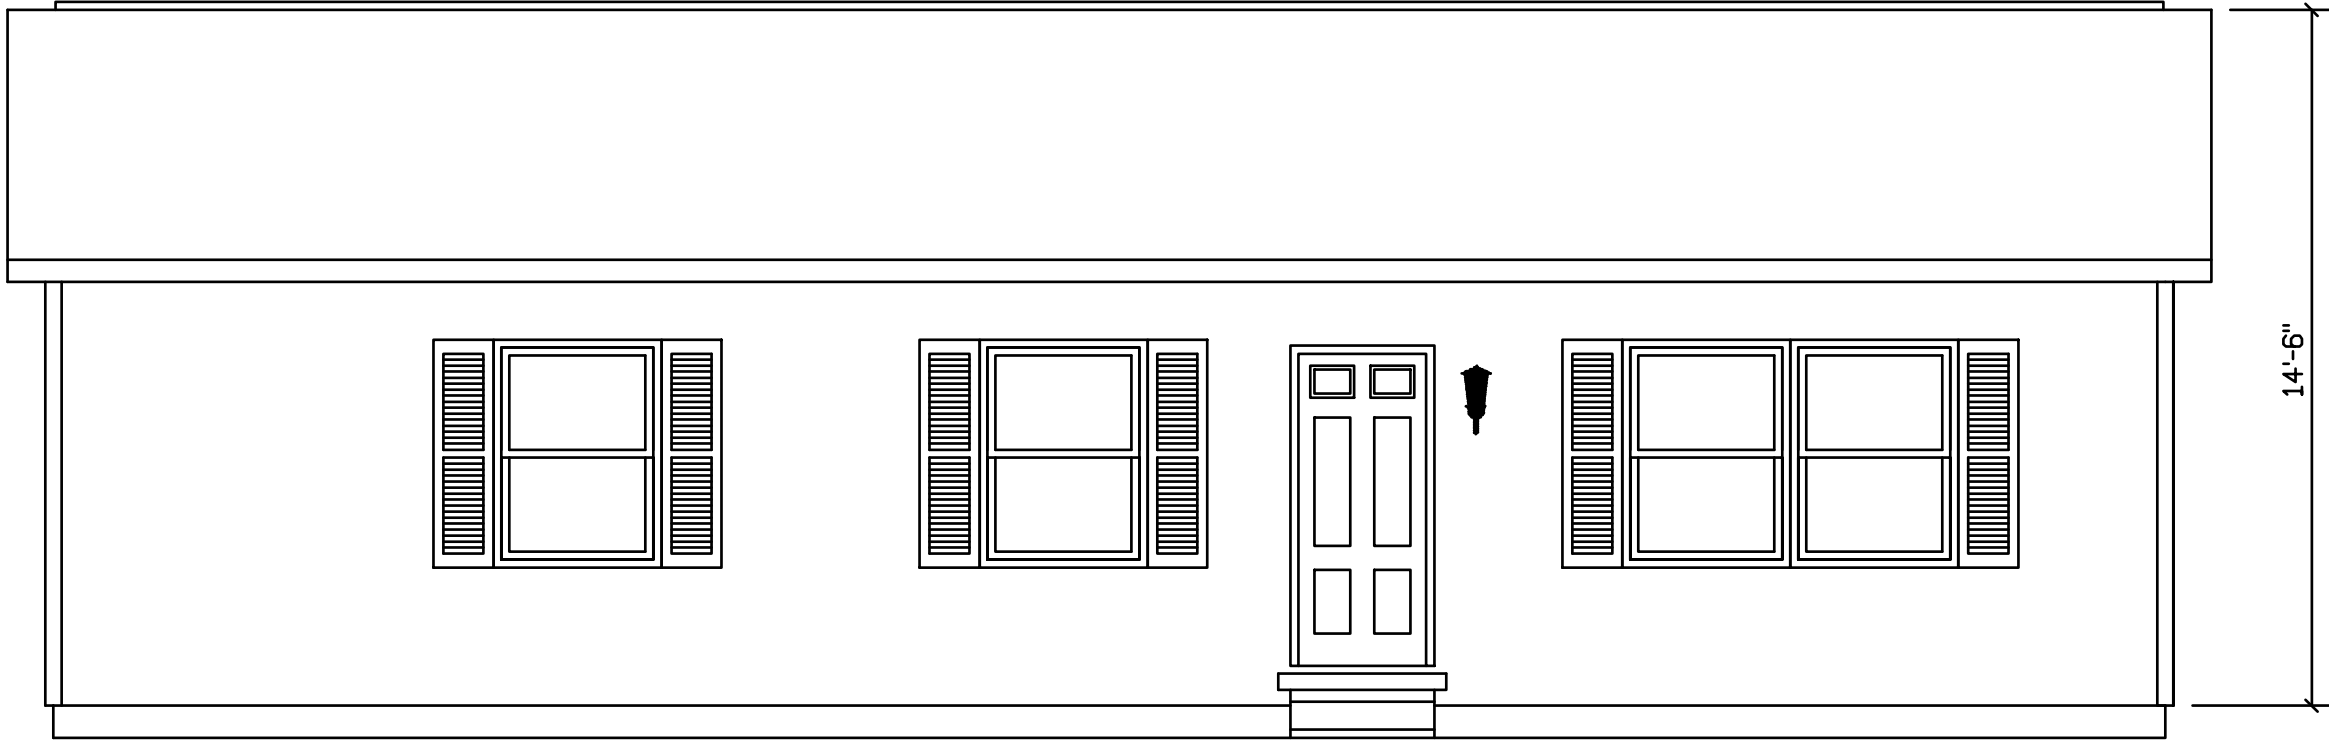

FRANKLIN - 144

STAIRS DESIGNED TO 8 1/4" RISE  
MAX., AND 9" TREAD MIN W/ 1 1/8" NOSING

STAIRS DESIGNED TO 8 1/4" RISE  
 MAX., AND 9" TREAD MIN W/ 1 1/8" NOSING