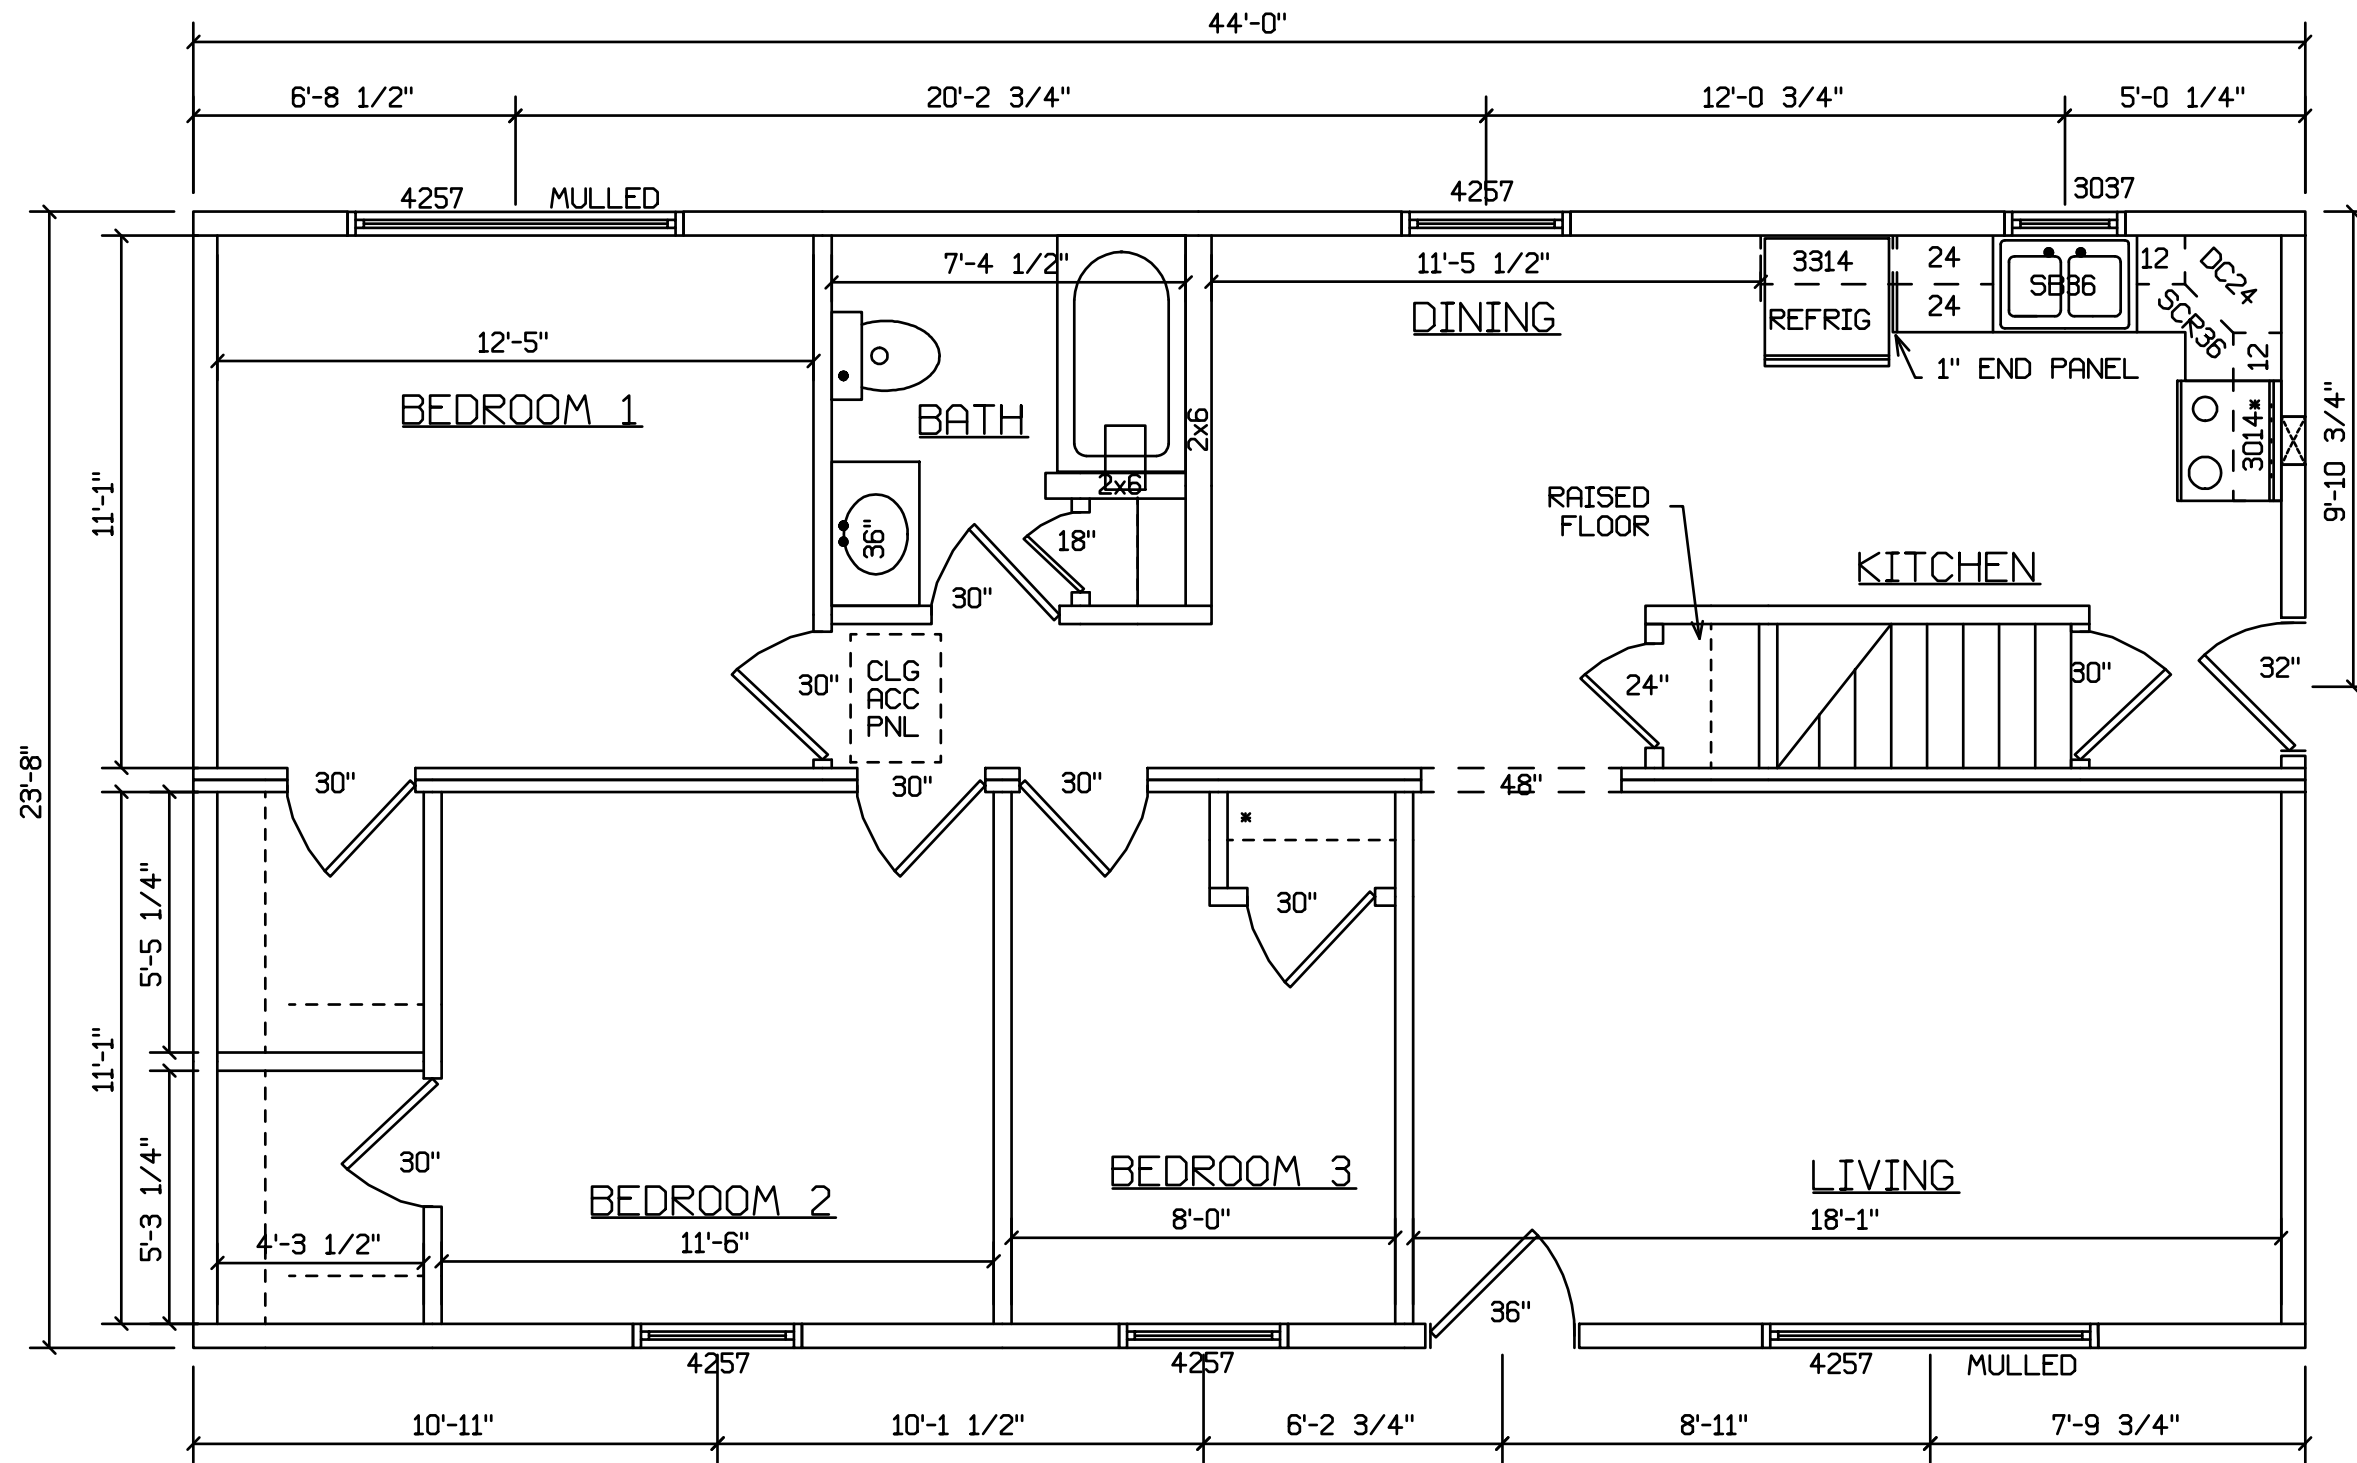

FRANKLIN - 144

STAIRS DESIGNED TO 8 1/4" RISE  
MAX., AND 9" TREAD MIN W/ 1 1/8" NOSING

STAIRS DESIGNED TO 8 1/4" RISE  
 MAX., AND 9" TREAD MIN W/ 1 1/8" NOSING