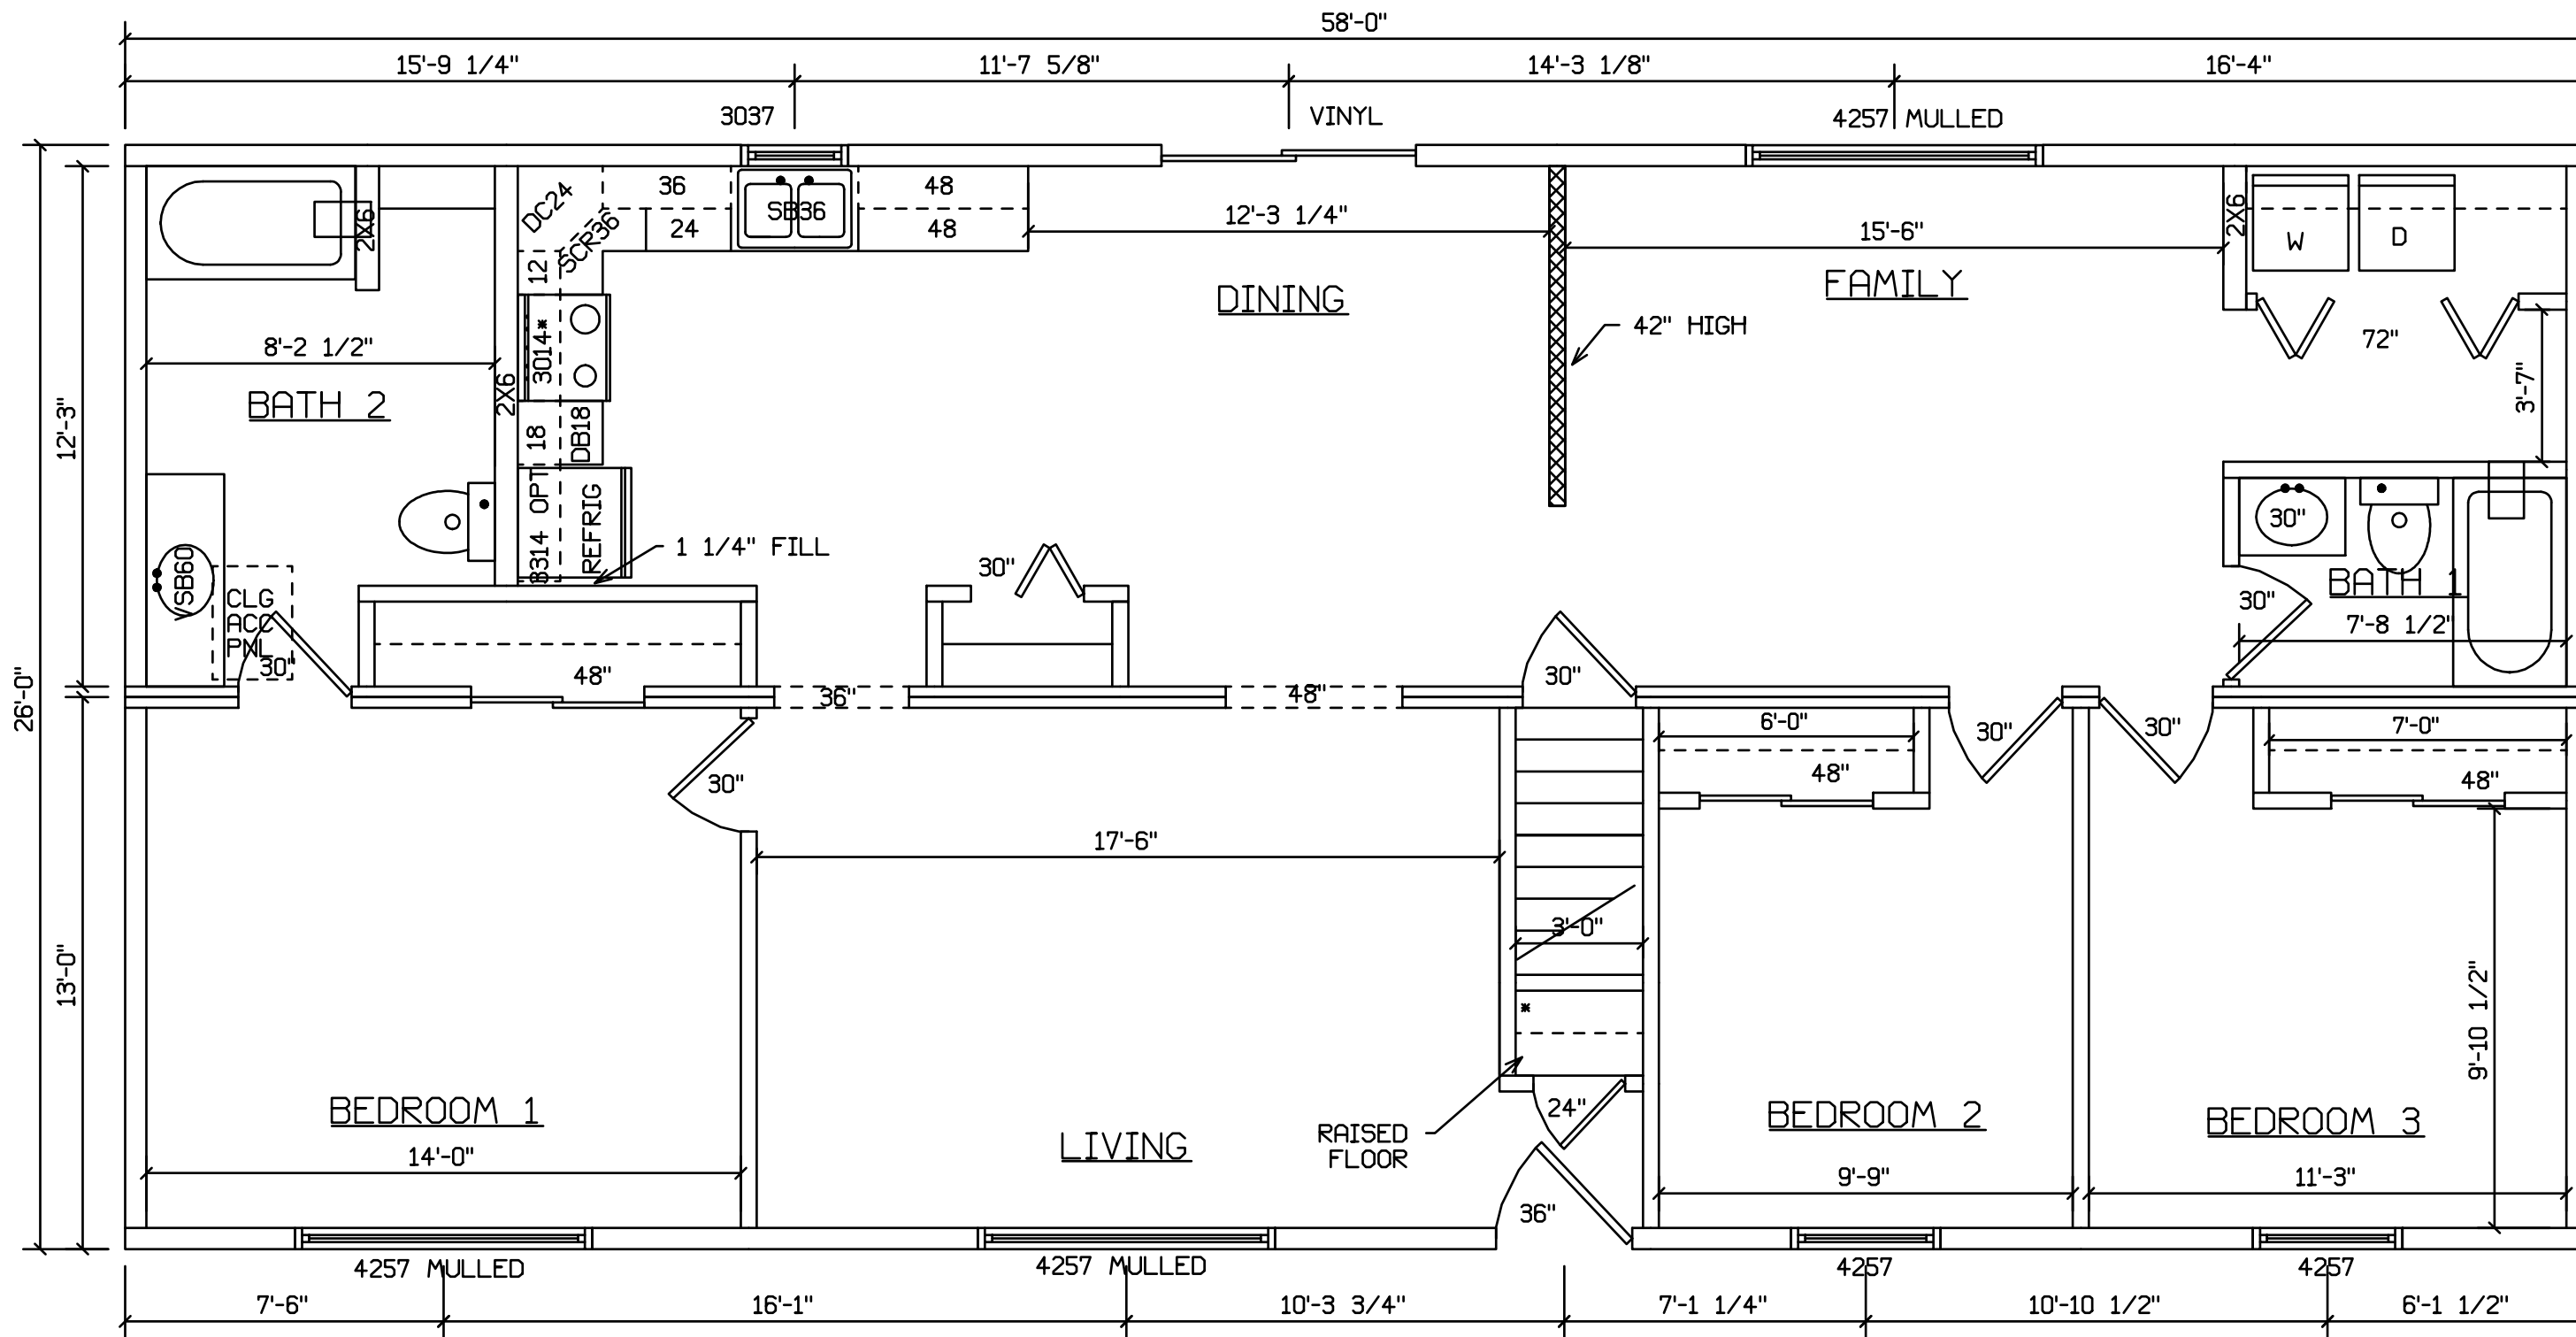

930 CEASAR

FRONT

STAIRS DESIGNED TO 8 1/4" RISE
MAX., AND 9" TREAD MIN W/ 1 1/8" NOSING

STAIRS DESIGNED TO 8 1/4" RISE
 MAX., AND 9" TREAD MIN W/ 1 1/8" NOSING