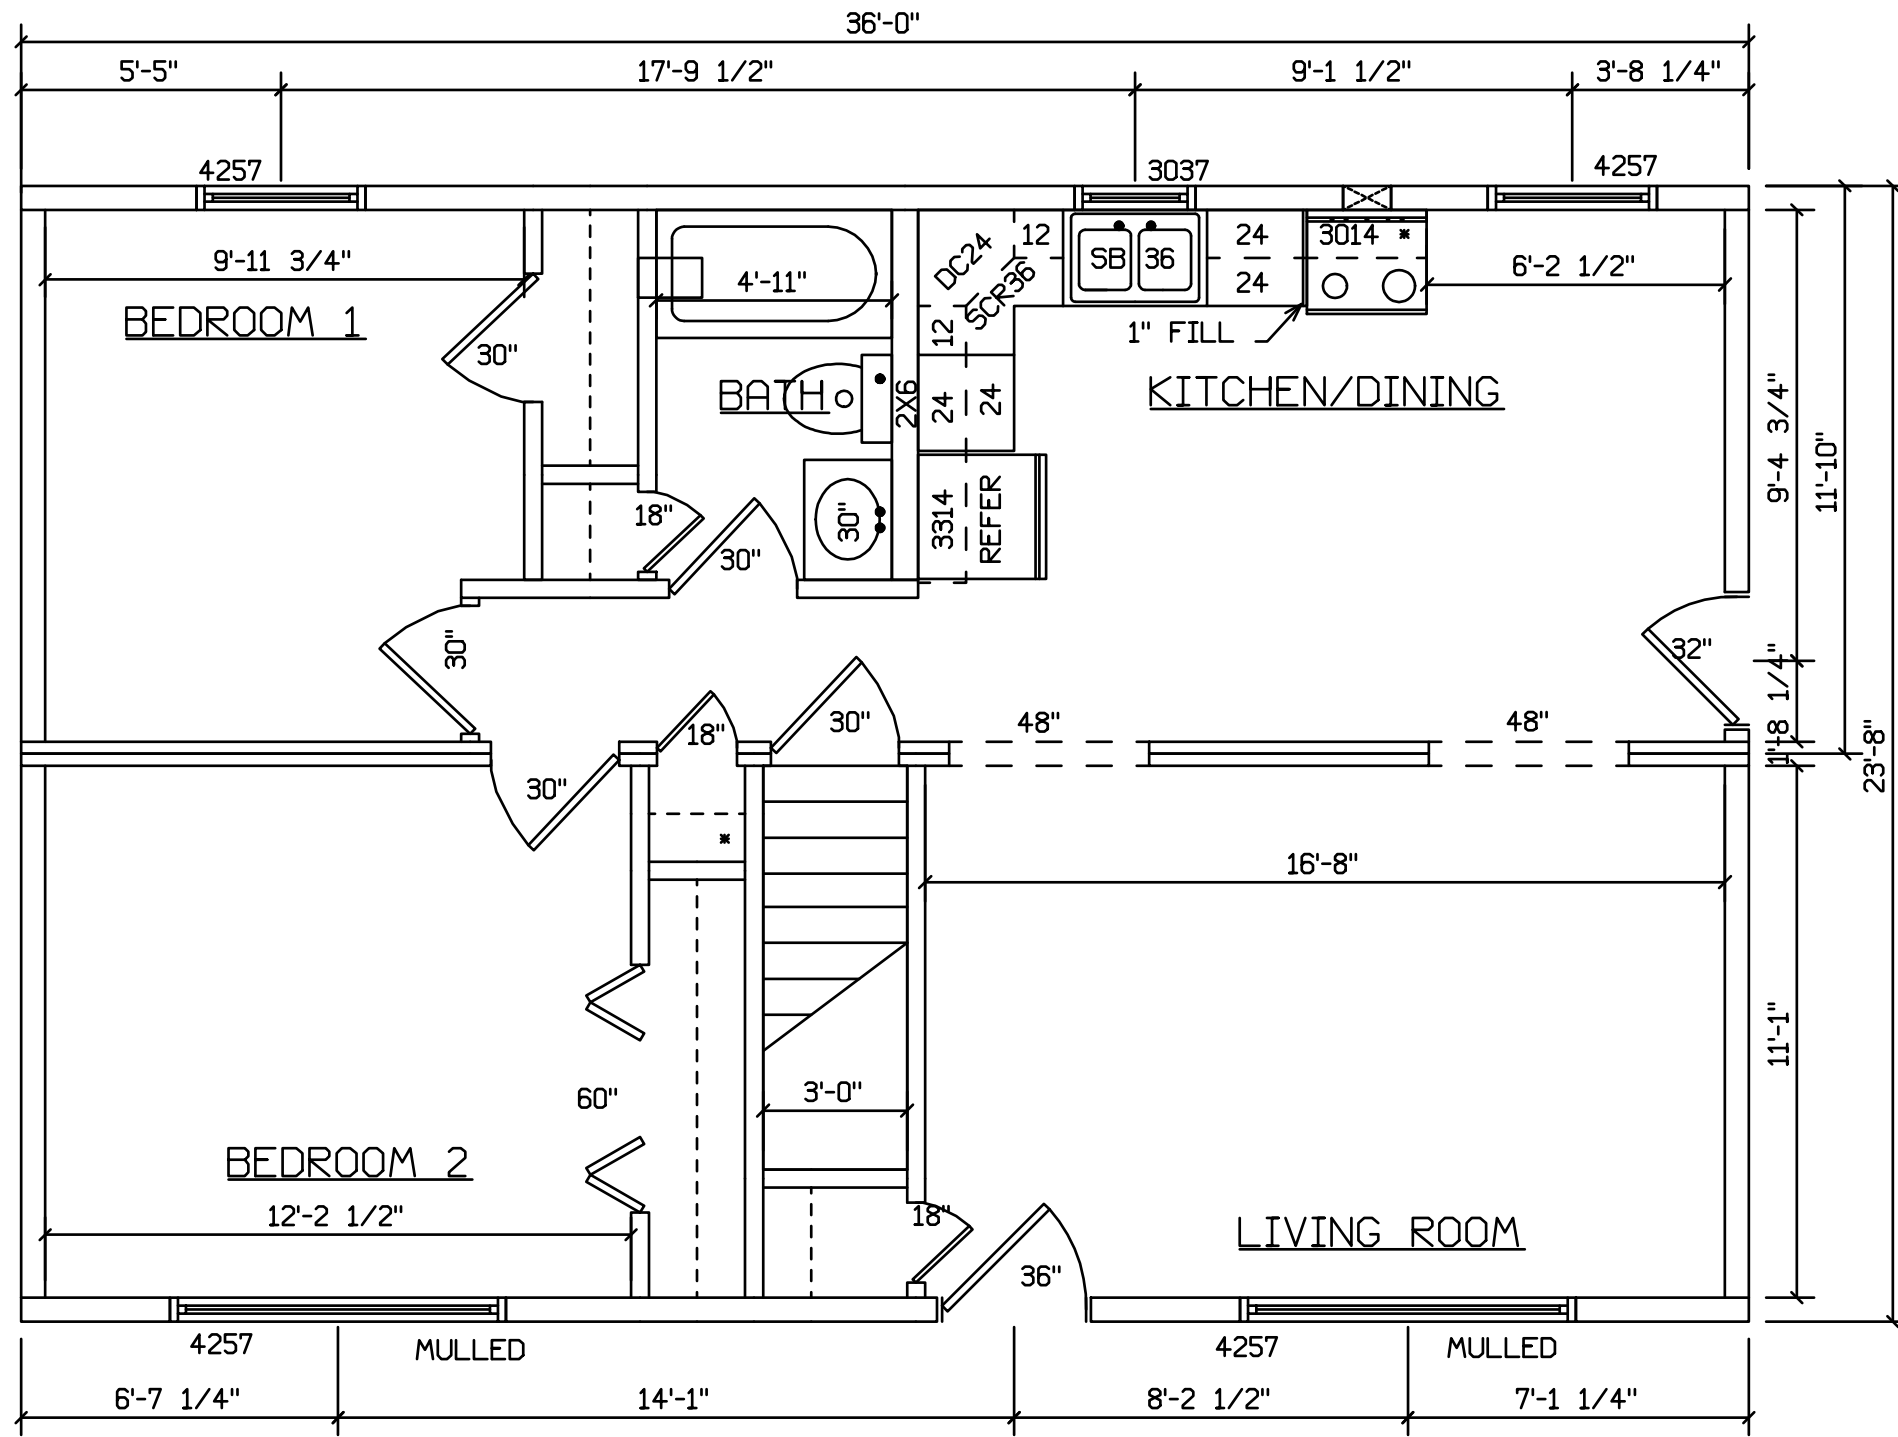

CAMERON - 141

STAIRS DESIGNED TO 8 1/4" RISE
MAX., AND 9" TREAD MIN W/ 1 1/8" NOSING

STAIRS DESIGNED TO 8 1/4" RISE
 MAX., AND 9" TREAD MIN W/ 1 1/8" NOSING