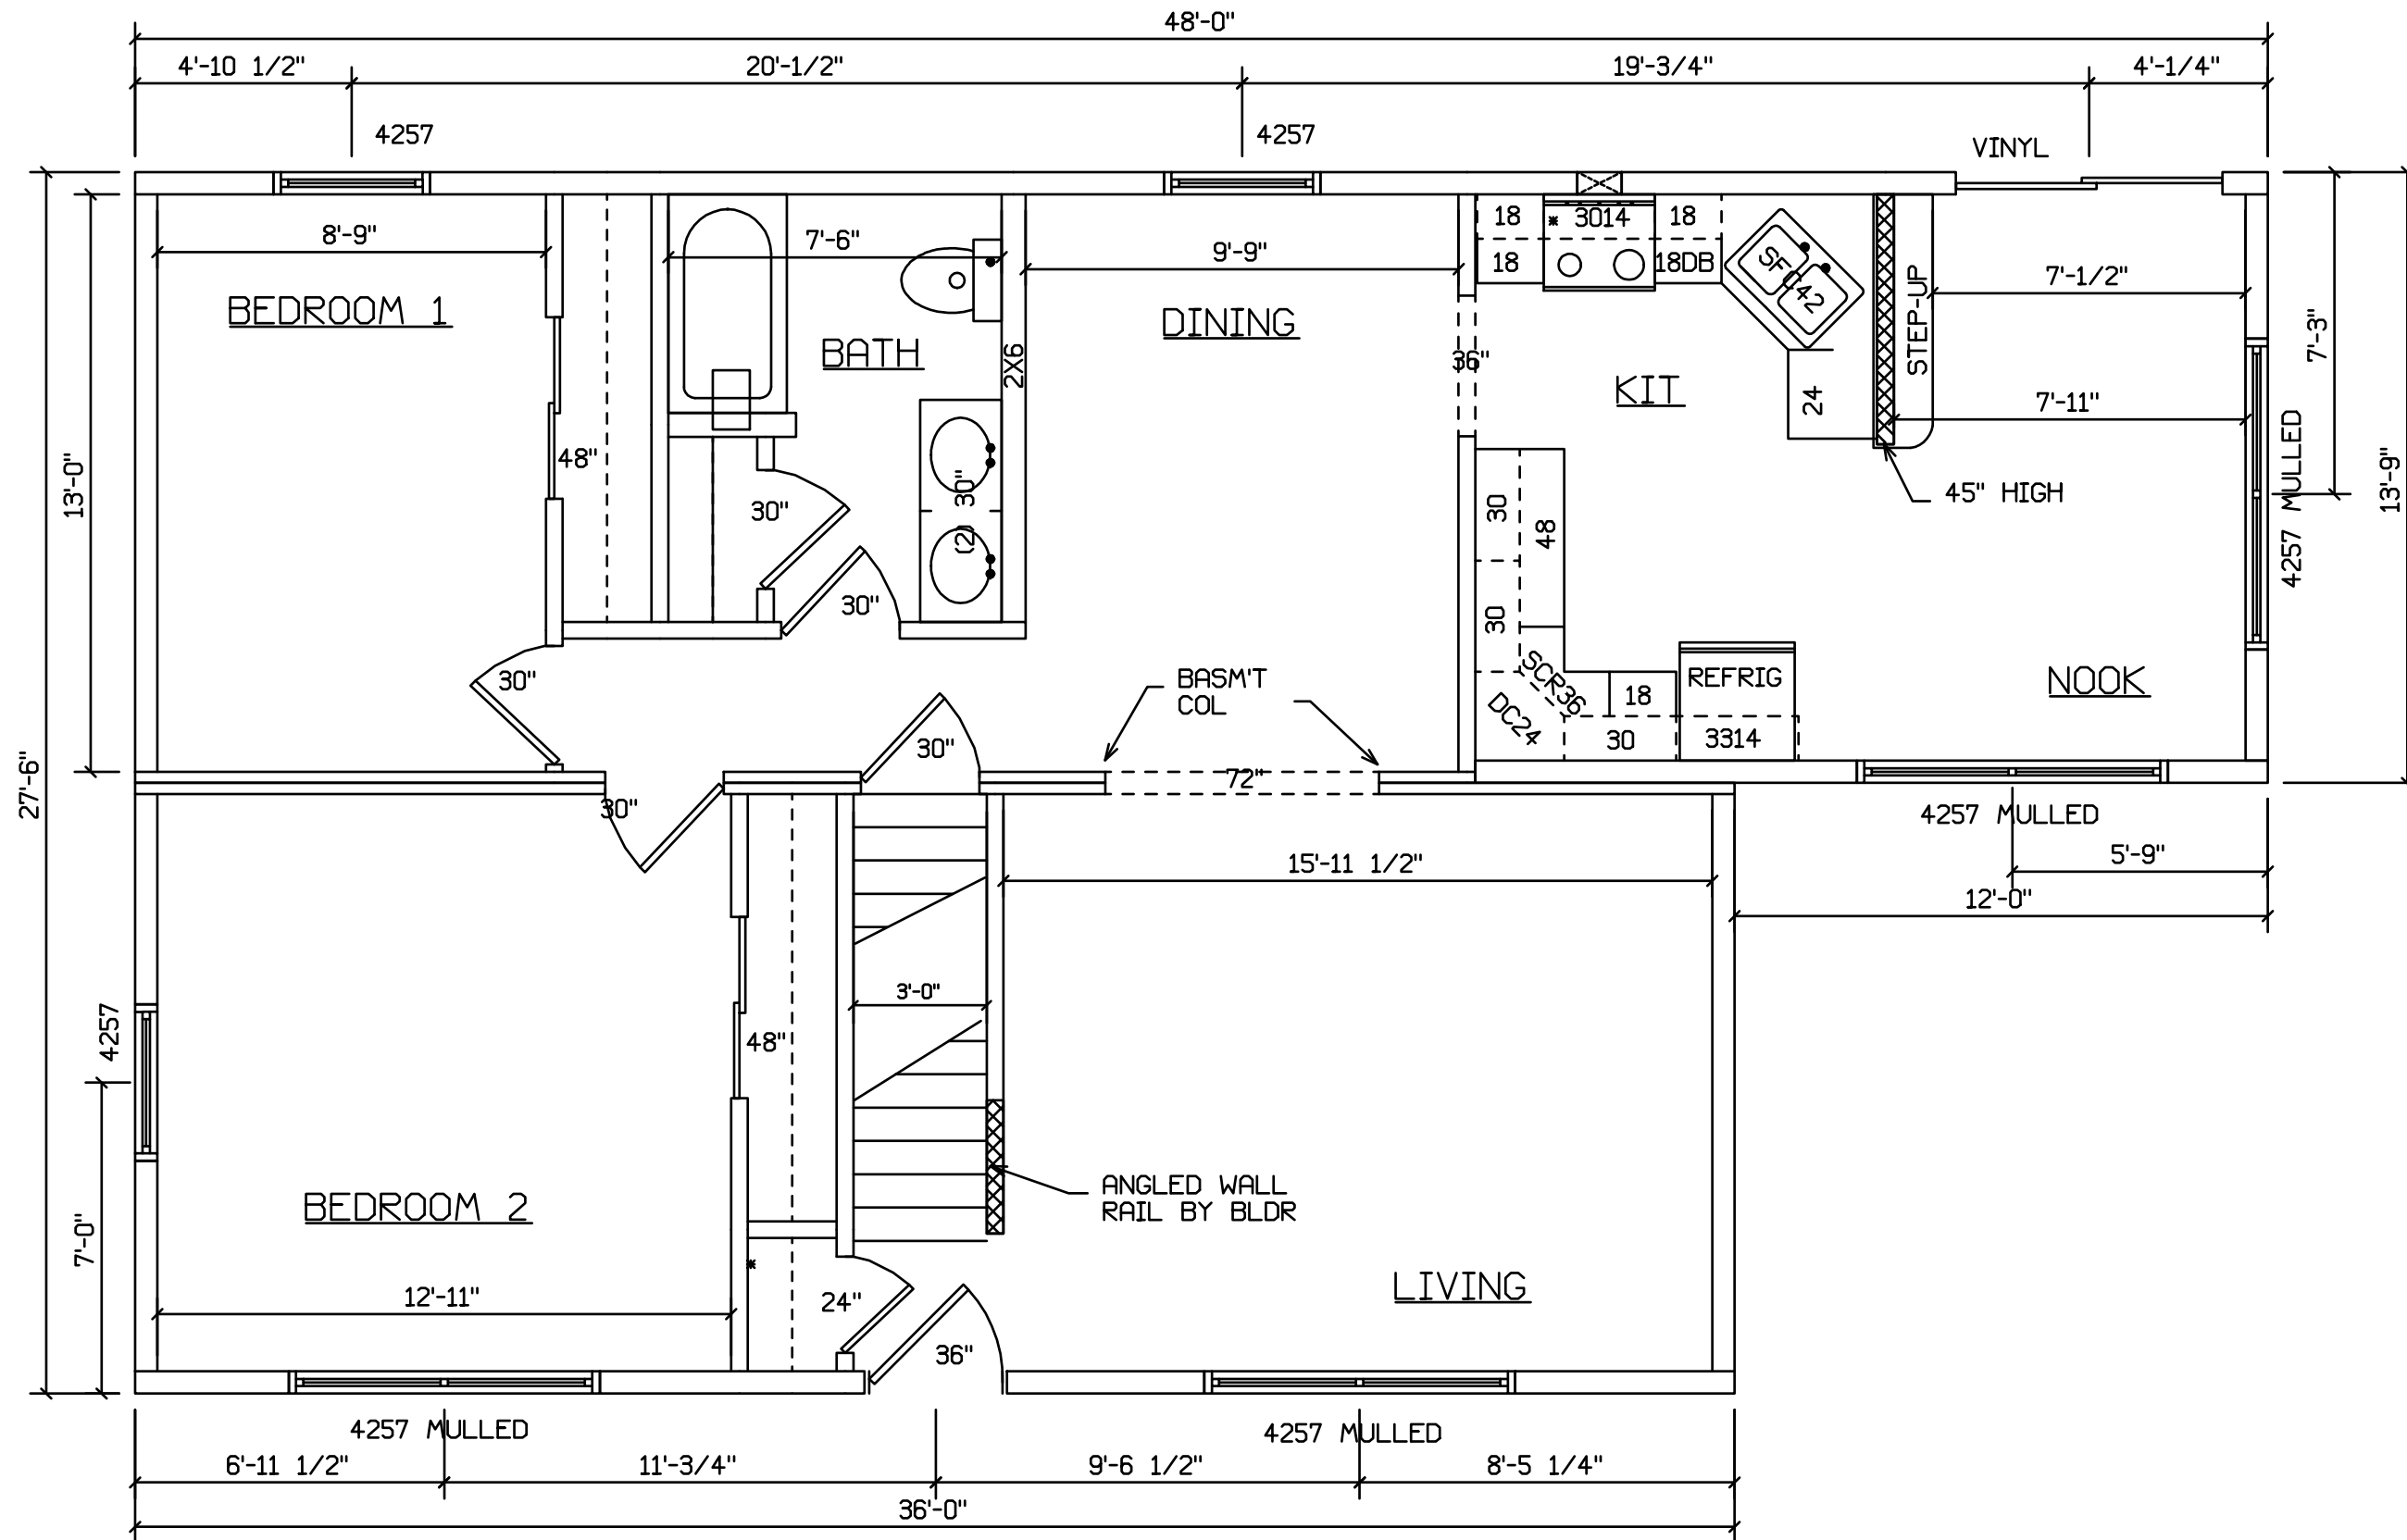

CAPE BARROW #341

STAIRS DESIGNED TO 8 1/4" RISE
MAX., AND 9" TREAD MIN W/ 1 1/8" NOSING

STAIRS DESIGNED TO 8 1/4" RISE
 MAX., AND 9" TREAD MIN W/ 1 1/8" NOSING

CAPE BARROW #341
WITH OPTIONAL 60" DORMERS

STAIRS DESIGNED TO 8 1/4" RISE
MAX., AND 9" TREAD MIN W/ 1 1/8" NOSING