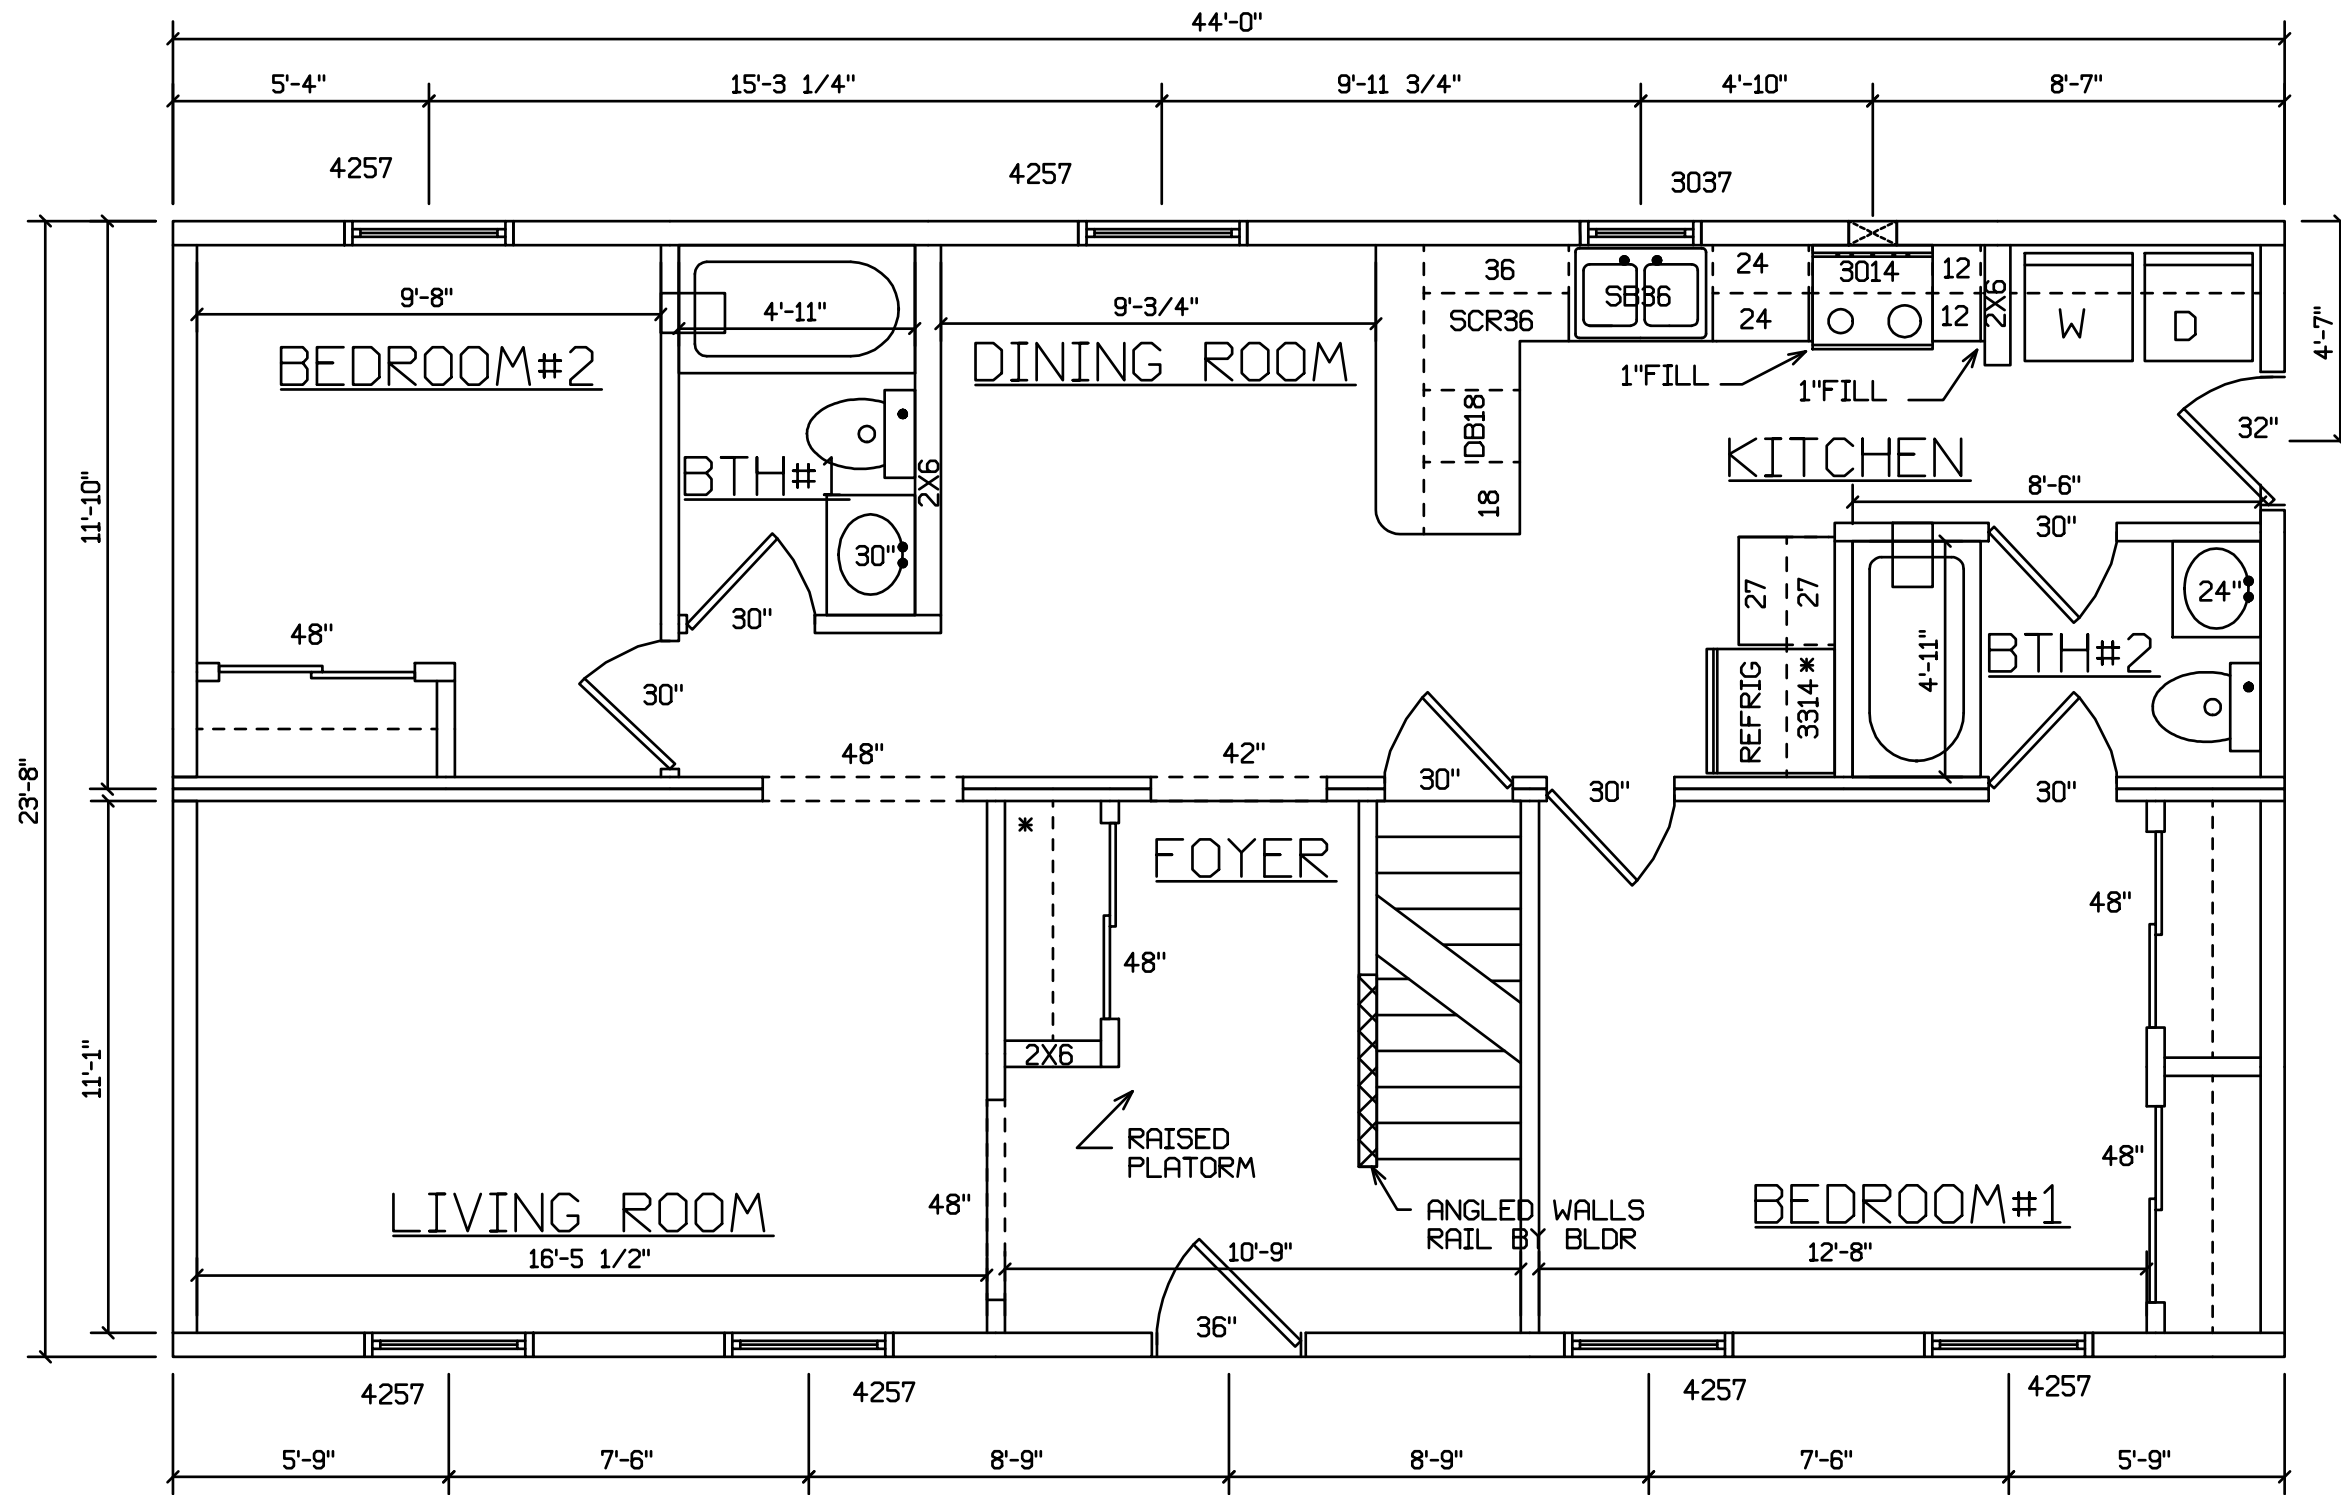

CAPE AUBURN #107

FRONT

STAIRS DESIGNED TO 8 1/4" RISE
MAX., AND 9" TREAD MIN W/ 1 1/8" NOSING

STAIRS DESIGNED TO 8 1/4" RISE
 MAX., AND 9" TREAD MIN W/ 1 1/8" NOSING

CAPE AUBURN #107
WITH OPTIONAL 60" DORMERS

FRONT

STAIRS DESIGNED TO 8 1/4" RISE
MAX., AND 9" TREAD MIN W/ 1 1/8" NOSING