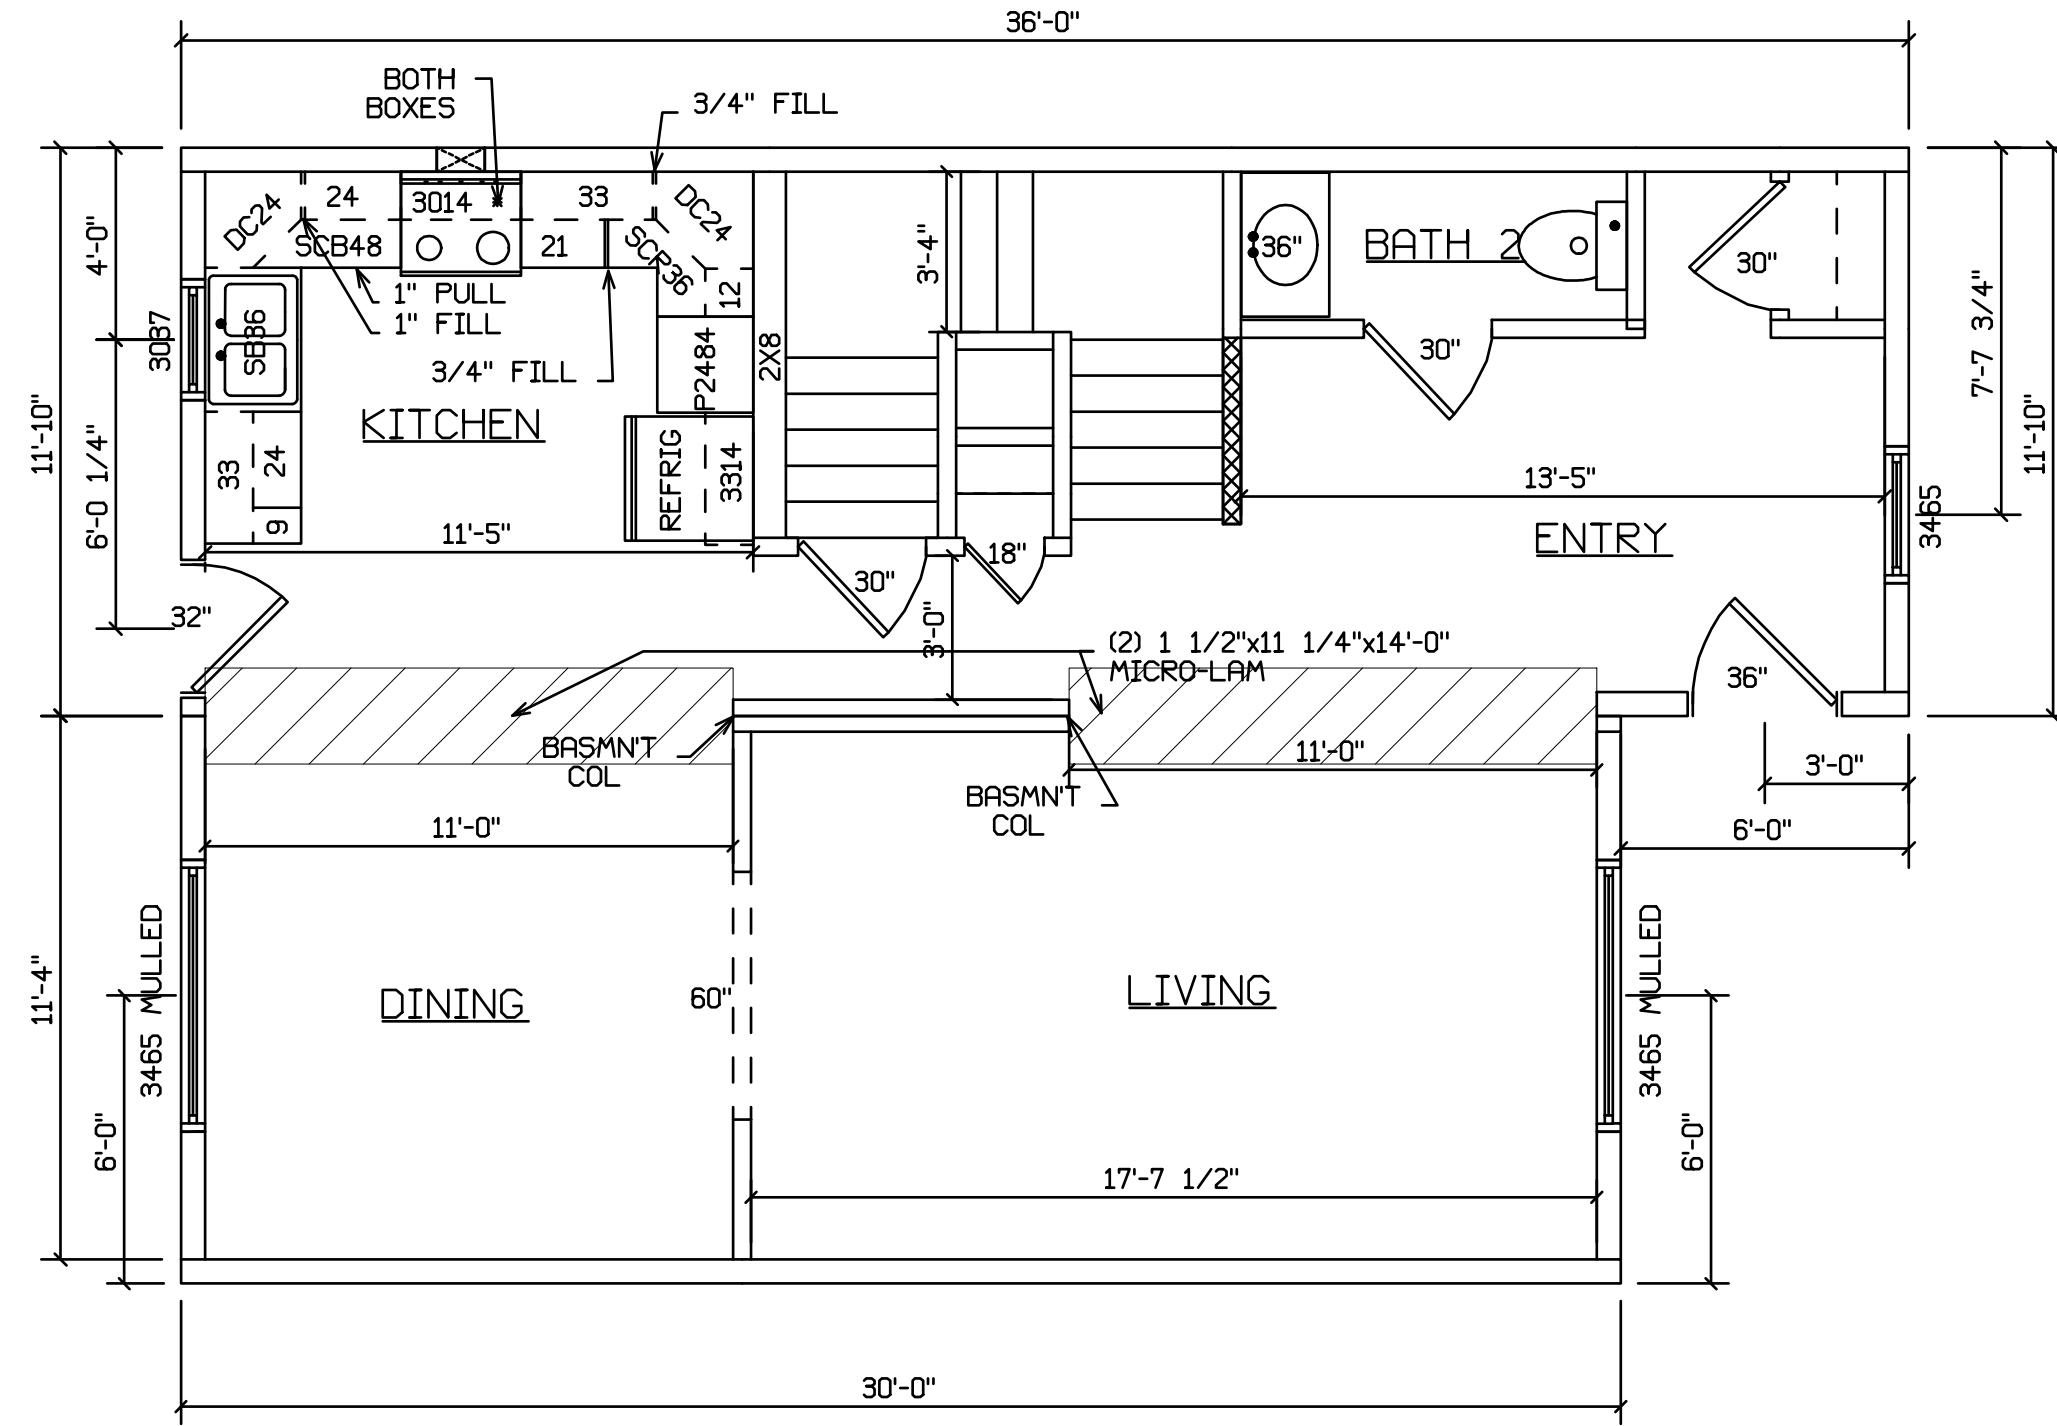

BLOOMINGTON - 950

 HOLD BACK GYPBD 1'-0" PER SIDE IN OPEN AREAS

STAIRS DESIGNED TO 8 1/4" RISE MAX., AND 9" TREAD MIN W/ 1 1/8" NOSING