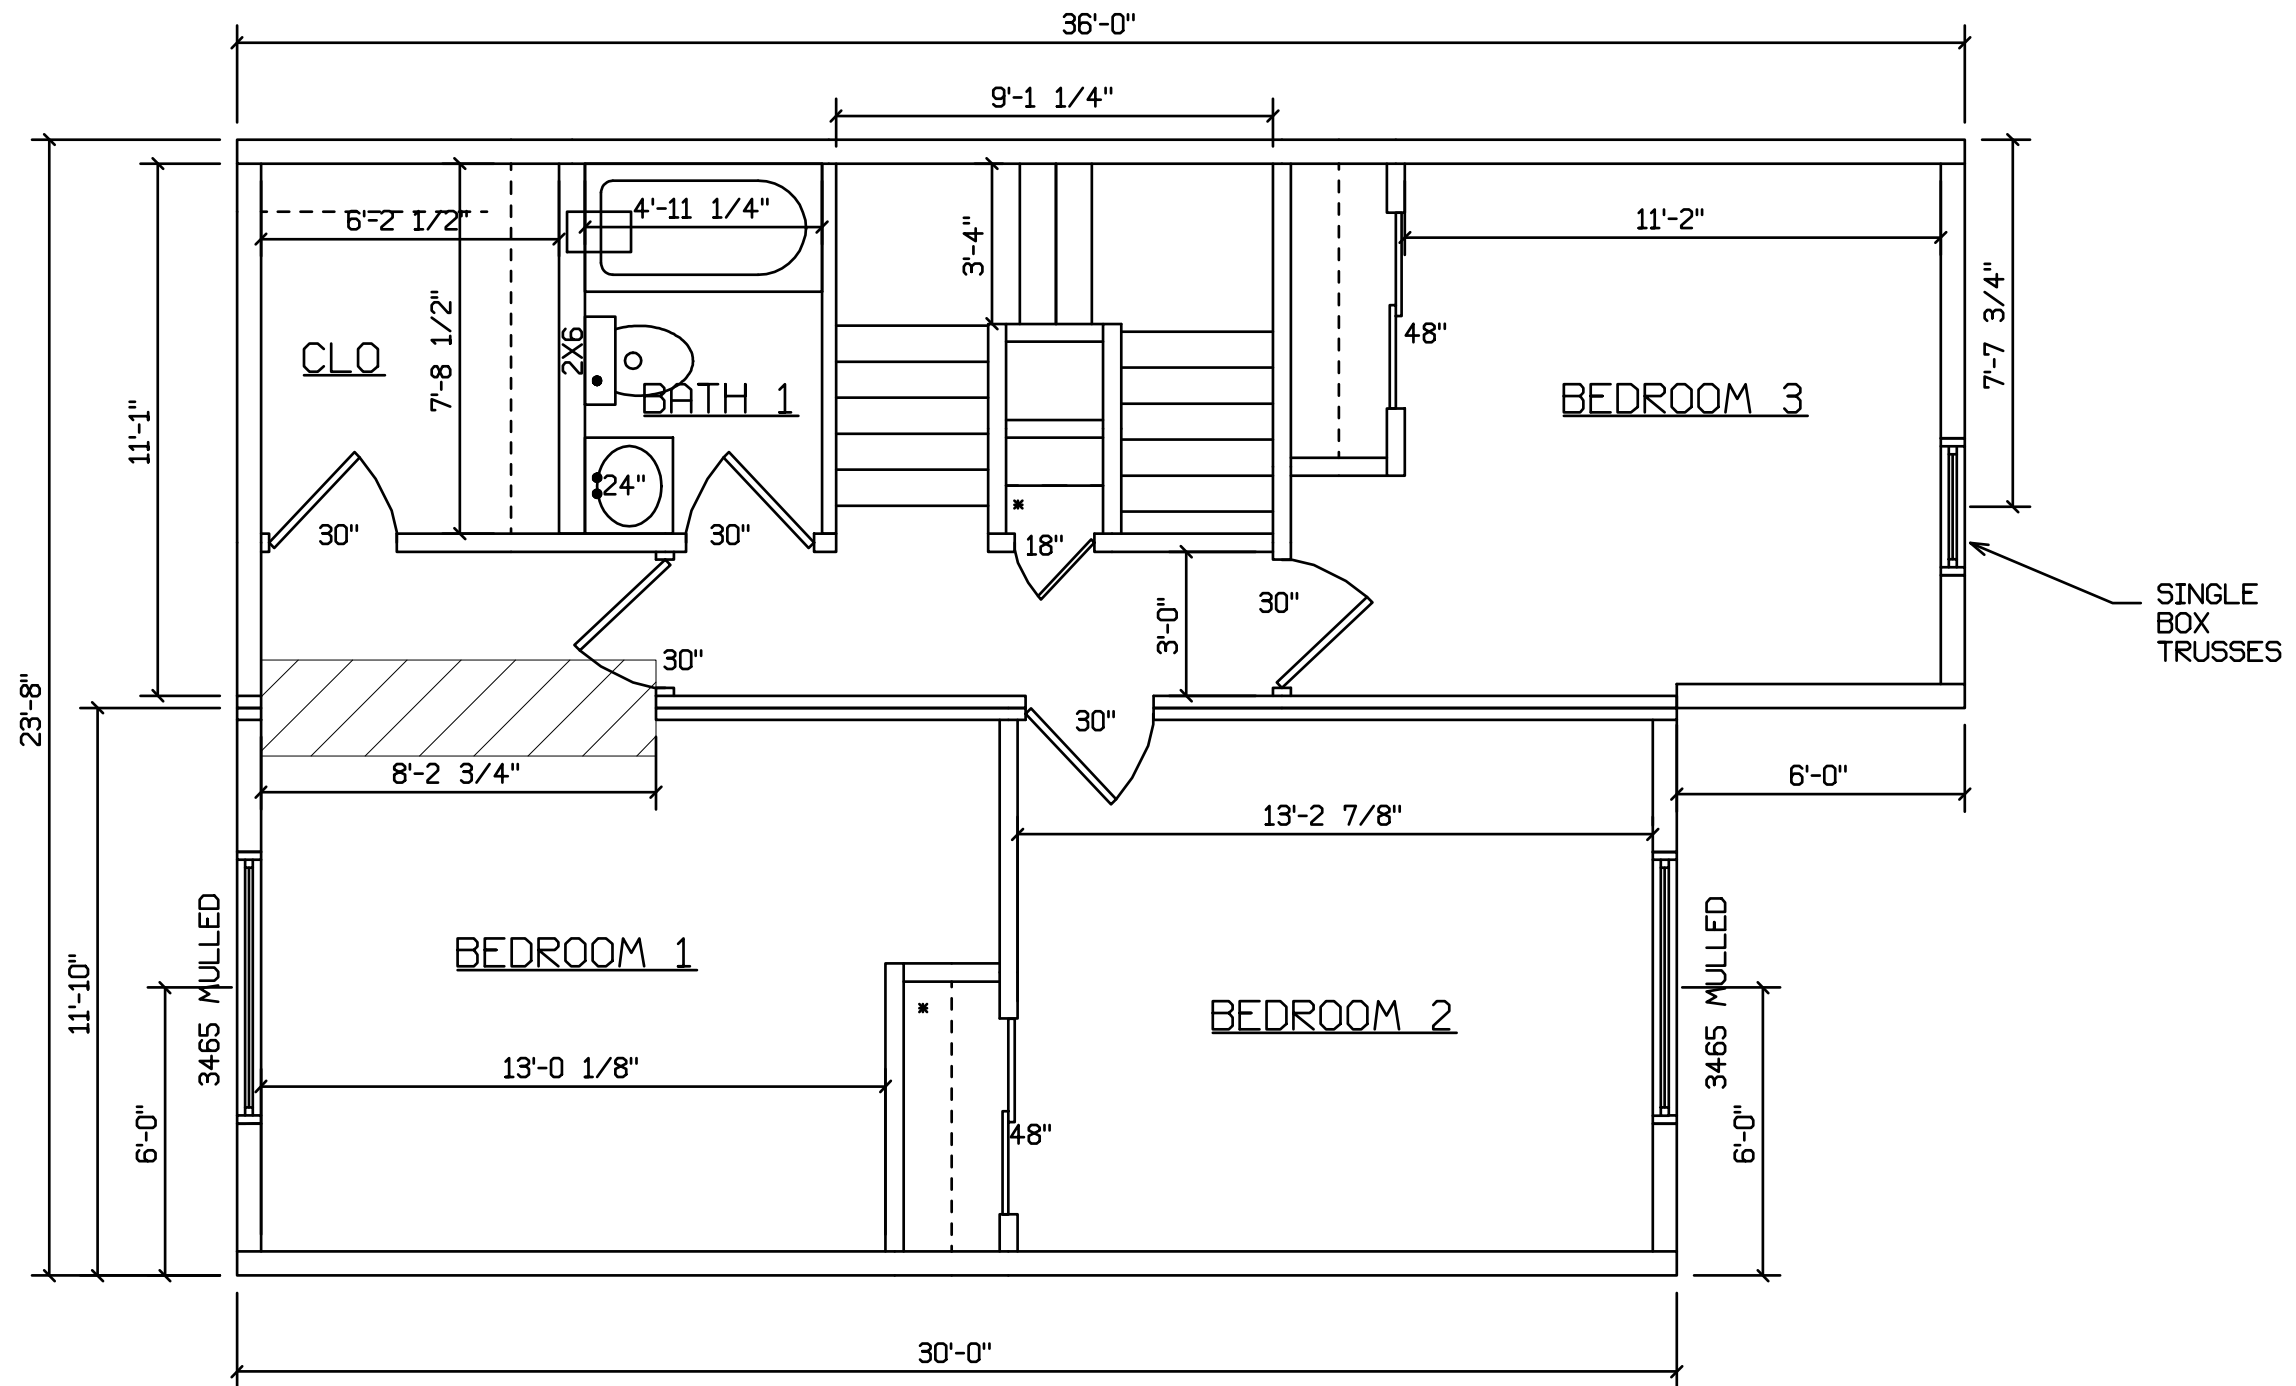

BLOOMINGTON - 950

 HOLD BACK GYPBD 1'-0" PER SIDE IN OPEN AREAS

STAIRS DESIGNED TO 8 1/4" RISE MAX., AND 9" TREAD MIN W/ 1 1/8" NOSING