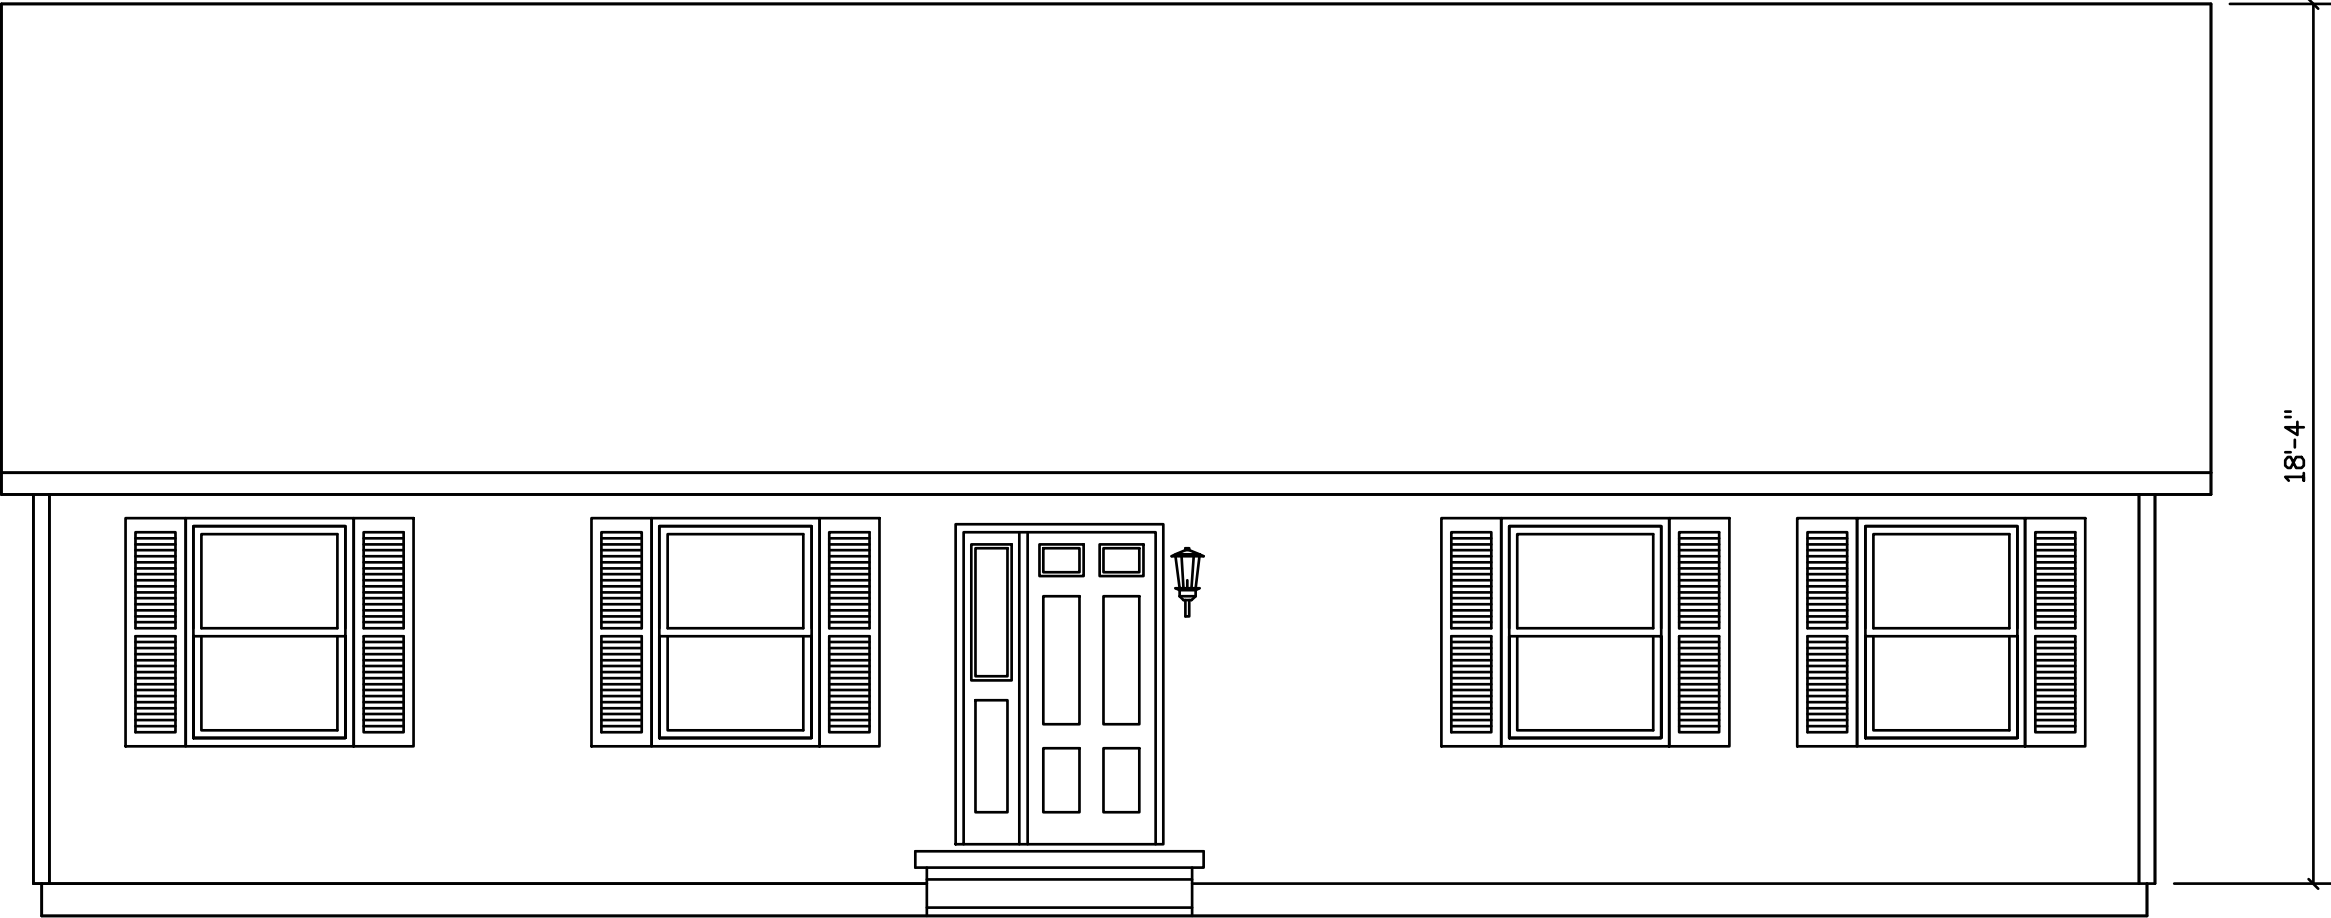

PLAN #704

FRONT

STAIRS DESIGNED TO 8 1/4" RISE  
MAX., AND 9" TREAD MIN W/ 1 1/8" NOSING

STAIRS DESIGNED TO 8 1/4" RISE  
 MAX., AND 9" TREAD MIN W/ 1 1/8" NOSING