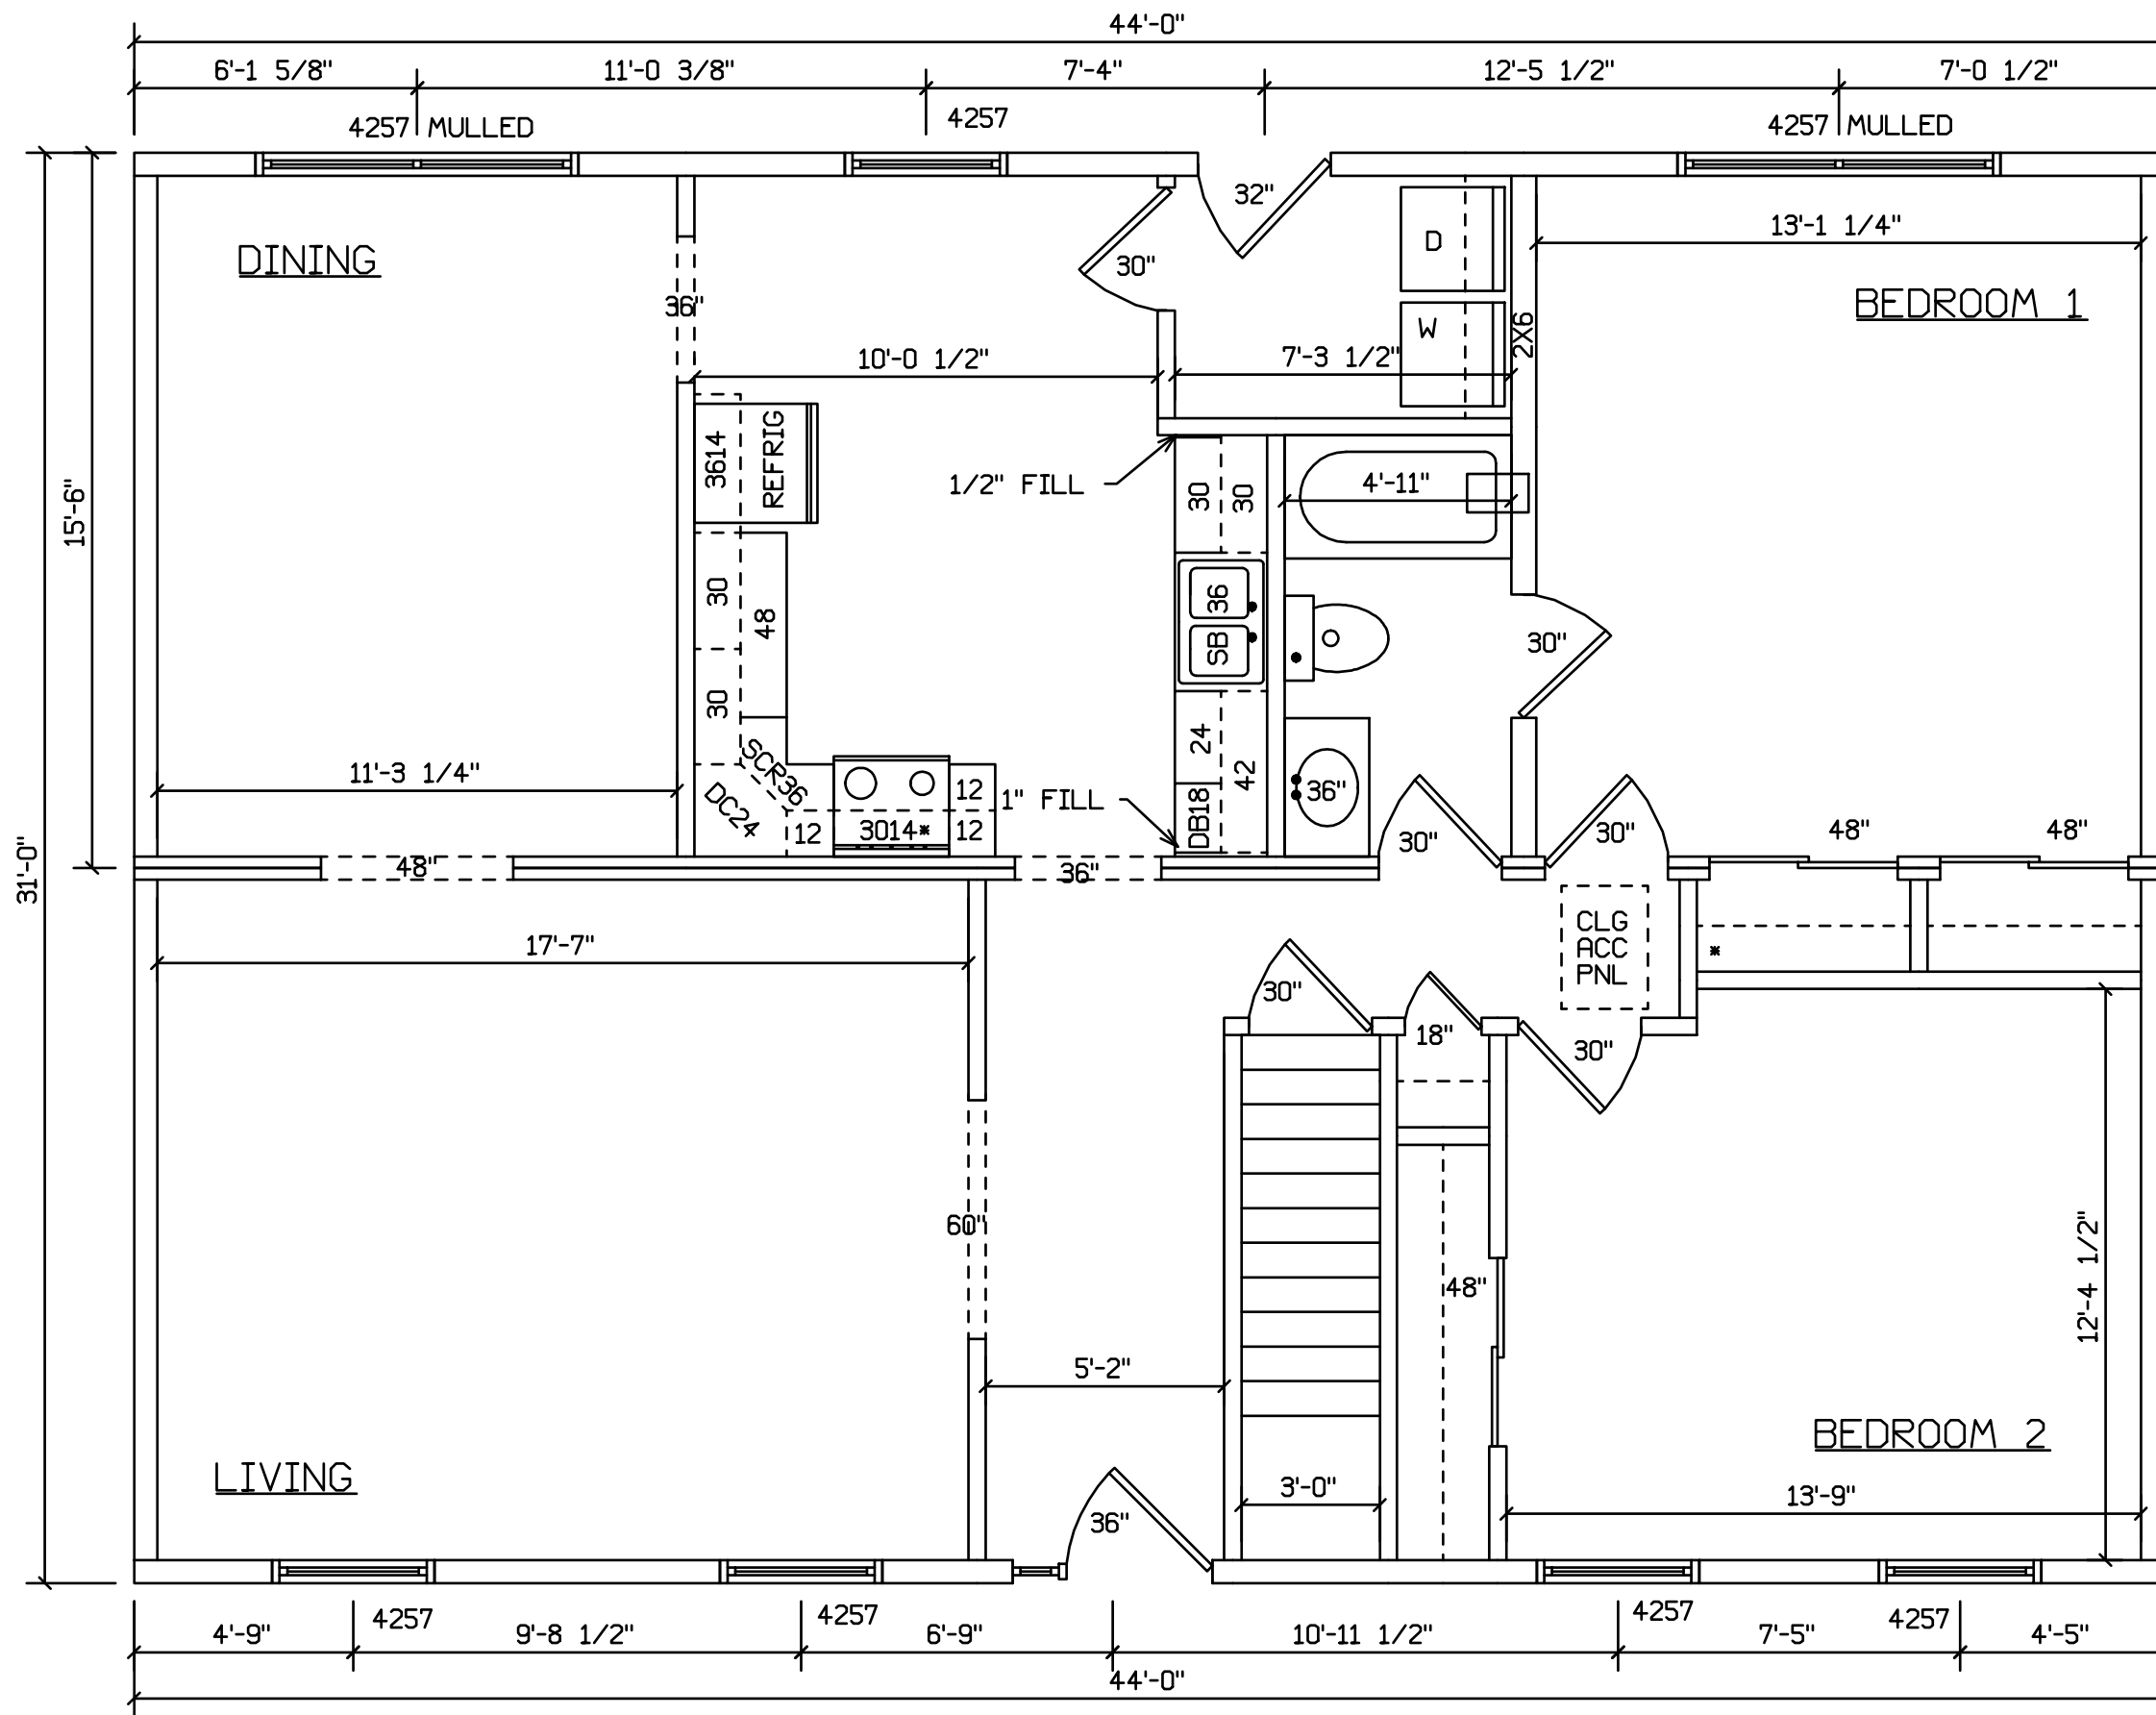

PLAN #704

FRONT

STAIRS DESIGNED TO 8 1/4" RISE  
MAX., AND 9" TREAD MIN W/ 1 1/8" NOSING

STAIRS DESIGNED TO 8 1/4" RISE  
 MAX., AND 9" TREAD MIN W/ 1 1/8" NOSING