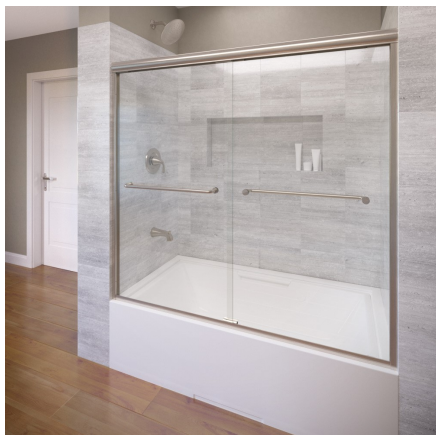

Shower Doors

Available in Chrome/Brushed Nickel/Oil Rubbed

Basco 1400 Series Door
 RE5636 36" Shower (140034SV)
 RE4924 49" Corner Shower (140033SV)

Basco 440060CL Door
 RE4601 60" Tub
 RE7901 60" Tub/Shower

Basco 1413SVCL Door
 RE5848 48" Shower w/2 Seats
 RE5843 48" Shower w/1 Seat
 RE4835SD 48" Shower w/No Seat

Basco 450060CL Door
 RE5860 60" Shower w/2 Seats
 RE5836 60" Shower w/1 Seat
 RE6035SD 60" Shower w/No Seat