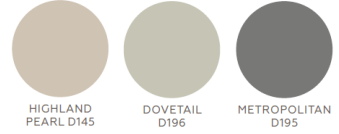

Power Grey—RV90
Metropolitan D195 Grout

Grout Selections

Sand Dollar—RV63
Dovetail D196 Grout

- ◆ Install in 3 Easy Steps:
 1. Place
 2. Click
 3. Grout
- ◆ Slip Resistant
- ◆ Waterproof
- ◆ Stainproof
- ◆ Dentproof
- ◆ Scratch Resistant
- ◆ Fire Resistant
- ◆ Simpleclean®

Shaker Beige—RV65
Highland Pearl D145 Grout

Exquisite Grey—RV51
Dovetail D196 Grout

Calacata Marvel—RV53
Highland Pearl D145 Grout

Graphite—RV61
Metropolitan D195 Grout