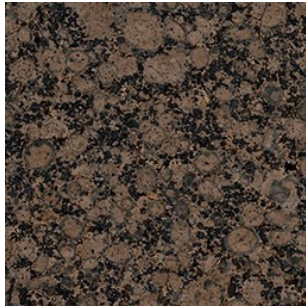

Granite is a natural material that is both distinctive and durable for a beautiful kitchen. Granites may have some white in the background, but mostly they are found in colorful shades with striking flecks – reds, greens, golds, creams, rusts, blues, silvers and even blacks are colors you can find in granite.

Baltic Brown

Black Pearl

White Sparkle

Caledonia Granite

Giallo Ornamentale

New Venetian

Moon White

Crema Caramel

Blanco Taupe

Bianco Catalina

EDGES

OGEE

Pencil

Straight

1/4 Bevel

1/2 Bevel

1/2 Bullnose

Full Bullnose

Color is representative. Please view actual sample of the product prior to making your final selection..

Stainless Steel Sinks for Granite Countertops

Style: Single Bowl Bar Sink
Model# SIN-18-SINBWL-1618
Outside: 18" x 16"
Inside: 16" x 14" x 8"D