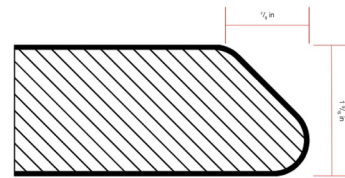

IdealEdge® Decorative Edging

WATERFALL EDGE
5/16 in x 1 9/16 in

Waterfall Edge 5/16" x 1-9/16"

DOUBLE RADIUS EDGE
5/16 in x 1 9/16 in

Double Radius Edge 5/16" x 1-9/16"

BULLNOSE EDGE
5/8 in x 1 9/16 in

Bullnose Edge 5/8" x 1-9/16"

Ogee EDGE
7/8 in x 1 9/16 in

Ogee Edge 7/8" x 1-9/16"