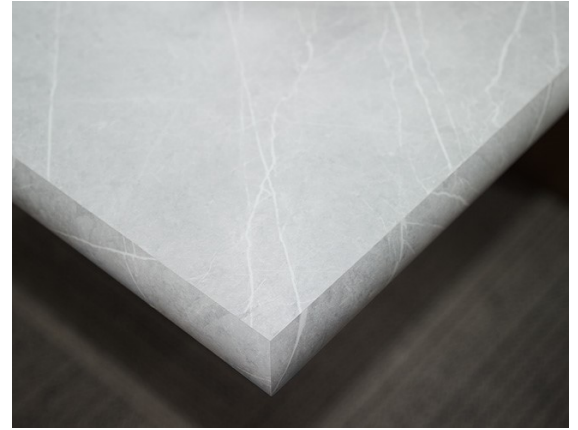

IdealEdge® Decorative Edging

WATERFALL EDGE
5/16 in x 1 9/16 in

Waterfall Edge 5/16" x 1-9/16"

DOUBLE RADIUS EDGE
5/16 in x 1 9/16 in

Double Radius Edge 5/16" x 1-9/16"

BULLNOSE EDGE
5/8 in x 1 9/16 in

Bullnose Edge 5/8" x 1-9/16"

Ogee EDGE
7/8 in x 1 9/16 in

Ogee Edge 7/8" x 1-9/16"