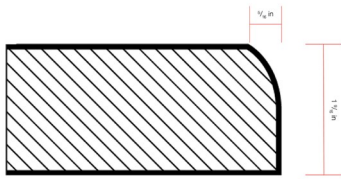

IdealEdge® Decorative Edging

WATERFALL EDGE
5/16 in x 1 9/16 in

Waterfall Edge 5/16" x 1-9/16"

DOUBLE RADIUS EDGE
5/16 in x 1 9/16 in

Double Radius Edge 5/16" x 1-9/16"

BULLNOSE EDGE
5/8 in x 1 9/16 in

Bullnose Edge 5/8" x 1-9/16"

Ogee EDGE
7/8 in x 1 9/16 in

Ogee Edge 7/8" x 1-9/16"