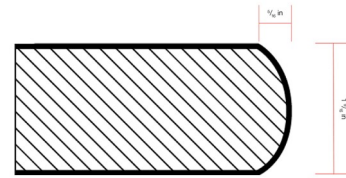

IdealEdge® Decorative Edging

WATERFALL EDGE
5/16 in x 1 9/16 in

Waterfall Edge 5/16" x 1-9/16"

DOUBLE RADIUS EDGE
5/16 in x 1 9/16 in

Double Radius Edge 5/16" x 1-9/16"

BULLNOSE EDGE
5/8 in x 1 9/16 in

Bullnose Edge 5/8" x 1-9/16"

Ogee EDGE
7/8 in x 1 9/16 in

Ogee Edge 7/8" x 1-9/16"