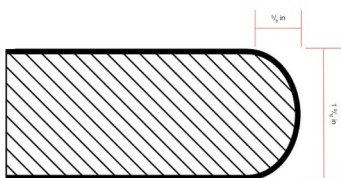

IdealEdge® Decorative Edging

WATERFALL EDGE
5/16 in x 1 9/16 in

Waterfall Edge 5/16" x 1-9/16"

DOUBLE RADIUS EDGE
5/16 in x 1 9/16 in

Double Radius Edge 5/16" x 1-9/16"

BULLNOSE EDGE
5/8 in x 1 9/16 in

Bullnose Edge 5/8" x 1-9/16"

Ogee EDGE
7/8 in x 1 9/16 in

Ogee Edge 7/8" x 1-9/16"