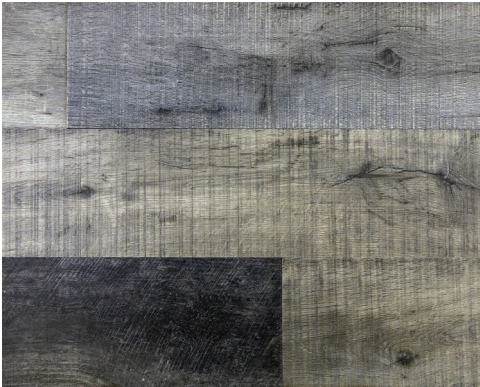

Laminate Flooring

Beachside Plank

Driftwood Plank

Bristol Plank

- ◆ Plank size 6 3/4" x 47 3/4"
- ◆ 12.3mm Thickness
- ◆ AC4 Wear Layer

Aspen Plank

Jamestown Plank

St. Barts Plank

Londonderry Oak Plank