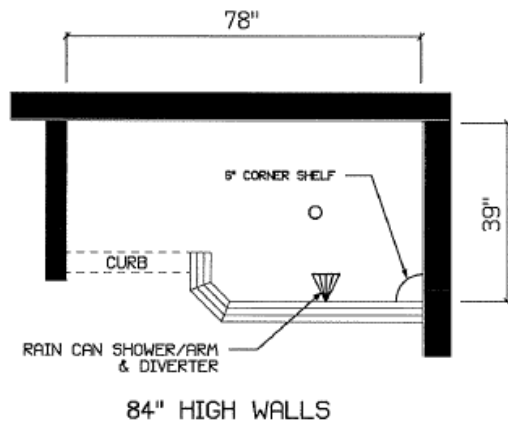

## Mystic

- Ceramic Interior Walls
- Ceramic Mosaic Floor
- 2 Recessed Niche
- Corner Seat
- Rain Can Shower/Arm
- Hand Held Shower Head
- Crown Molding - 84" Walls
- Recessed Ceiling Light

## Mystic II

- Ceramic Interior Walls
- Ceramic Mosaic Floor
- Rain Can Shower/Arm
- 6" Corner Shelf
- Crown Molding - 84" Walls
- Recessed Ceiling Light

**Serenity**

- Ceramic Interior Walls
- SP7248 Fiberglass Shower Pan
- Glass Divider Panel
- 2 - 6" Corner Shelf
- Rain Can Shower/Arm
- Hand Held Shower Head