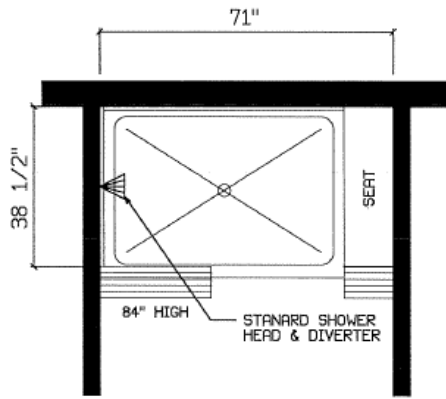

Triton

- Ceramic Interior Walls
- SP6041 Fiberglass Shower Pan
- Ceramic Bench Seat

Custom Ceramic Shower Wall Tile with Color Coordinated Mosaics

Wall Tiles