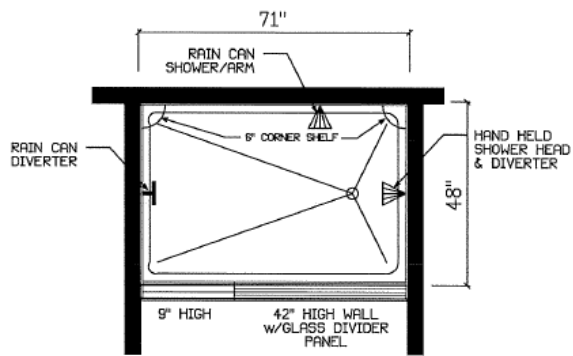

## Mystic

- Ceramic Interior Walls
- Ceramic Mosaic Floor
- 2 Recessed Niche
- Corner Seat
- Rain Can Shower/Arm
- Hand Held Shower Head
- Crown Molding - 84" Walls
- Recessed Ceiling Light

## Mystic II

- Ceramic Interior Walls
- Ceramic Mosaic Floor
- Rain Can Shower/Arm
- 6" Corner Shelf
- Crown Molding - 84" Walls
- Recessed Ceiling Light

**Serenity**

- Ceramic Interior Walls
- SP7248 Fiberglass Shower Pan
- Glass Divider Panel
- 2 - 6" Corner Shelf
- Rain Can Shower/Arm
- Hand Held Shower Head