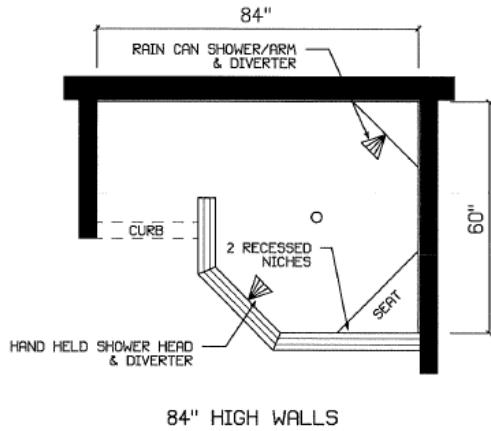

## Mystic

- Ceramic Interior Walls
- Ceramic Mosaic Floor
- 2 Recessed Niche
- Corner Seat
- Rain Can Shower/Arm
- Hand Held Shower Head
- Crown Molding - 84" Walls
- Recessed Ceiling Light

## Mystic II

- Ceramic Interior Walls
- Ceramic Mosaic Floor
- Rain Can Shower/Arm
- 6" Corner Shelf
- Crown Molding - 84" Walls
- Recessed Ceiling Light

**Serenity**

- Ceramic Interior Walls
- SP7248 Fiberglass Shower Pan
- Glass Divider Panel
- 2 - 6" Corner Shelf
- Rain Can Shower/Arm
- Hand Held Shower Head