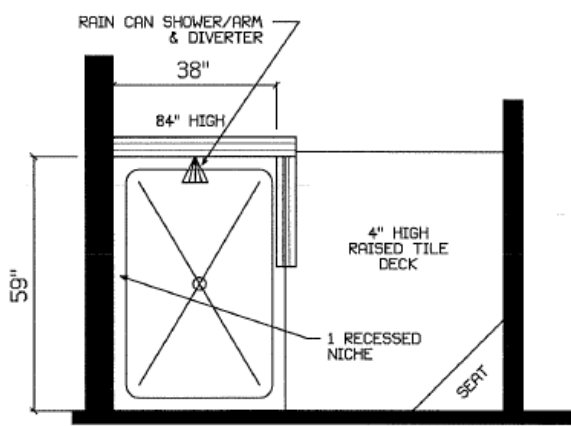

## Mystic

- Ceramic Interior Walls
- Ceramic Mosaic Floor
- 2 Recessed Niche
- Corner Seat
- Rain Can Shower/Arm
- Hand Held Shower Head
- Crown Molding - 84" Walls
- Recessed Ceiling Light

## Mystic II

- Ceramic Interior Walls
- Ceramic Mosaic Floor
- Rain Can Shower/Arm
- 6" Corner Shelf
- Crown Molding - 84" Walls
- Recessed Ceiling Light

**Serenity**

- Ceramic Interior Walls
- SP7248 Fiberglass Shower Pan
- Glass Divider Panel
- 2 - 6" Corner Shelf
- Rain Can Shower/Arm
- Hand Held Shower Head