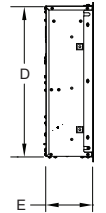

## Allusion Platinum

Model	BTU Output	Width			Height			Depth		Viewing Area (F x G)
		Front (A)	Back (B)	Framing	Front (C)	Back (D)	Framing	Unit (E)	Framing*	
SF-ALLP50-BK	5,000	52-5/16" [1329]	50-1/2" [1295]	51" [1 295]	20-7/16" [519]	19-3/8" [492]	19-3/4" [502]	5-5/8" [143]	2" x 6"	48" x 15" [1219 x 381]
SF-ALLP60-BK	5,000	62-5/16" [1583]	60-1/2" [1537]	61" [1549]	20-7/16" [519]	19-3/8" [492]	19-3/4" [502]	5-5/8" [143]	2" x 6"	58" x 15" [1473 x 381]
SF-ALLP72-BK	5,000	74-5/16" [1888]	72-1/2" [1842]	73" [1854]	20-7/16" [519]	19-3/8" [492]	19-3/4" [502]	5-5/8" [143]	2" x 6"	70" x 15" [1778 x 381]

Front View

Top View

Side View