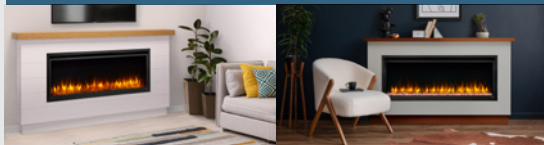

## Up to nine flame colors

LED flame technology delivers enhanced energy efficiency with up to nine colors depending upon model.

\* Allusion Slim Only

Front View

Top View

Side View

### Optional Boyd Build-Out Kit for 50" Allusion Platinum

Front View

Side View

\* Baseboard height if using toe kick.

Model	A	B	C	D	E	F
Modern Farmhouse BOK-MF-ALLP50	in. 78-1/8	37-1/4	1-1/2 - 5-1/2	72-1/2	74-1/4	51
Ready-to-Finish BOK-RTF-ALLP50	mm 1984	946	38 - 140	1842	1886	1295