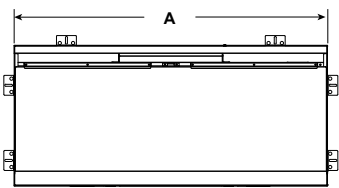

Model	BTU Output	Width		Height		Depth	Viewing Area (F x G)
		Front (A)	Back (B)	Front (C)	Back (D)	Unit (E)	
SF-ALLS-40	5,000	40" [1015]	37-3/8" [949]	18-1/4" [465]	16-3/4" [425]	4-3/8" [113]	35-1/2" x 12"
SF-ALLS-50	5,000	50-1/2" [1283]	48" [1219]	18-1/4" [465]	16-3/4" [425]	4-3/8" [113]	46" x 12"
SF-ALLS-60	5,000	60" [1525]	57-3/8" [1457]	18-1/4" [465]	16-3/4" [425]	4-3/8" [113]	55-1/2" x 12"
SF-ALLS-72	5,000	72" [1830]	69-3/8" [1762]	18-1/4" [465]	16-3/4" [425]	4-3/8" [113]	67-1/2" x 12"

Front View