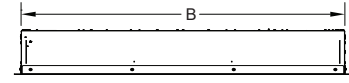

Allusion Platinum

Model	BTU Output	Width			Height			Depth		Viewing Area (F x G)
		Front (A)	Back (B)	Framing	Front (C)	Back (D)	Framing	Unit (E)	Framing*	
SF-ALLP50-BK	5,000	52-5/16" [1329]	50-1/2" [1295]	51" [1 295]	20-7/16" [519]	19-3/8" [492]	19-3/4" [502]	5-5/8" [143]	2" x 6"	48" x 15" [1219 x 381]
SF-ALLP60-BK	5,000	62-5/16" [1583]	60-1/2" [1537]	61" [1549]	20-7/16" [519]	19-3/8" [492]	19-3/4" [502]	5-5/8" [143]	2" x 6"	58" x 15" [1473 x 381]
SF-ALLP72-BK	5,000	74-5/16" [1888]	72-1/2" [1842]	73" [1854]	20-7/16" [519]	19-3/8" [492]	19-3/4" [502]	5-5/8" [143]	2" x 6"	70" x 15" [1778 x 381]

Top View

Optional Boyd Build-Out Kit for 50" Allusion Platinum

* Baseboard height if using toe kick.

Model	A	B	C	D	E	F
Modern Farmhouse BOK-MF-ALLP50	in. 78-1/8	37-1/4	1-1/2 - 5-1/2	72-1/2	74-1/4	51
Ready-to-Finish BOK-RTF-ALLP50	mm 1984	946	38 - 140	1842	1886	1295

Model	G	H	I	J	K	L
Modern Farmhouse BOK-MF-ALLP50	in. 19-1/2	8	6-1/16	26-3/4	32-3/8	5-1/8
Ready-to-Finish BOK-RTF-ALLP50	mm 495	203	154	679	822	130

Allusion Slim

Optional Crestline Kit for 50" Allusion Slim

Model	BTU Output	Width		Height		Depth	Viewing Area (F x G)
		Front (A)	Back (B)	Front (C)	Back (D)	Unit (E)	
SF-ALLS-40	5,000	40" [1015]	37-3/8" [949]	18-1/4" [465]	16-3/4" [425]	4-3/8" [113]	35-1/2" x 12"
SF-ALLS-50	5,000	50-1/2" [1283]	48" [1219]	18-1/4" [465]	16-3/4" [425]	4-3/8" [113]	46" x 12"
SF-ALLS-60	5,000	60" [1525]	57-3/8" [1457]	18-1/4" [465]	16-3/4" [425]	4-3/8" [113]	55-1/2" x 12"
SF-ALLS-72	5,000	72" [1830]	69-3/8" [1762]	18-1/4" [465]	16-3/4" [425]	4-3/8" [113]	67-1/2" x 12"