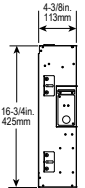

Model	G	H	I	J	K	L
Modern Farmhouse BOK-MF-ALLP50	in. 19-1/2	8	6-1/16	26-3/4	32-3/8	5-1/8
Ready-to-Finish BOK-RTF-ALLP50	mm 495	203	154	679	822	130

### Optional Crestline Kit for 50" Allusion Slim

Model	BTU Output	Width		Height		Depth	Viewing Area (F x G)
		Front (A)	Back (B)	Front (C)	Back (D)	Unit (E)	
SF-ALLS-40	5,000	40" [1015]	37-3/8" [949]	18-1/4" [465]	16-3/4" [425]	4-3/8" [113]	35-1/2" x 12"
SF-ALLS-50	5,000	50-1/2" [1283]	48" [1219]	18-1/4" [465]	16-3/4" [425]	4-3/8" [113]	46" x 12"
SF-ALLS-60	5,000	60" [1525]	57-3/8" [1457]	18-1/4" [465]	16-3/4" [425]	4-3/8" [113]	55-1/2" x 12"
SF-ALLS-72	5,000	72" [1830]	69-3/8" [1762]	18-1/4" [465]	16-3/4" [425]	4-3/8" [113]	67-1/2" x 12"

Front View

Side View

Front View with Front included

Side View with Front