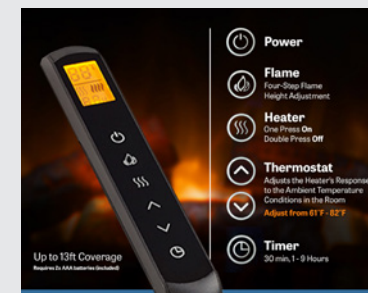

Multi-Function Remote