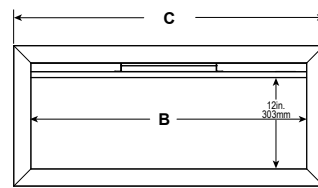

### Optional Crestline Kit for 50" Allusion Slim

Model	BTU Output	Width		Height		Depth	Viewing Area (F x G)
		Front (A)	Back (B)	Front (C)	Back (D)	Unit (E)	
SF-ALLS-40	5,000	40" [1015]	37-3/8" [949]	18-1/4" [465]	16-3/4" [425]	4-3/8" [113]	35-1/2" x 12"
SF-ALLS-50	5,000	50-1/2" [1283]	48" [1219]	18-1/4" [465]	16-3/4" [425]	4-3/8" [113]	46" x 12"
SF-ALLS-60	5,000	60" [1525]	57-3/8" [1457]	18-1/4" [465]	16-3/4" [425]	4-3/8" [113]	55-1/2" x 12"
SF-ALLS-72	5,000	72" [1830]	69-3/8" [1762]	18-1/4" [465]	16-3/4" [425]	4-3/8" [113]	67-1/2" x 12"

Front View

Side View

Front View with Front included

Side View with Front