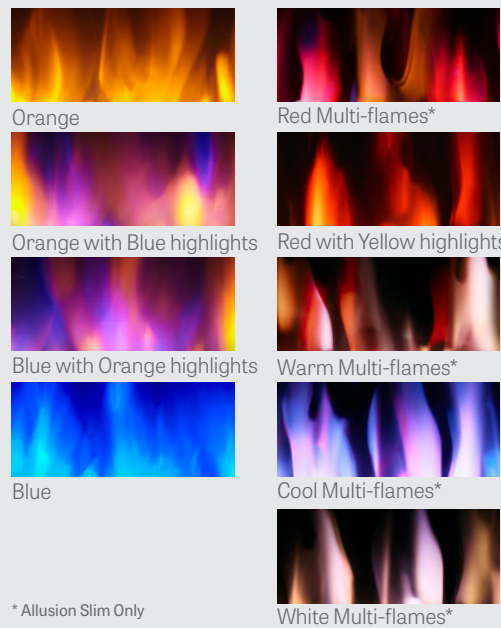

## Thirteen ember bed colors

Ember beds are lit with the glow from long-lasting LED lights and provides 13 individual color options as well as the option to continuously rotate through all the colors.

## Up to nine flame colors

LED flame technology delivers enhanced energy efficiency with up to nine colors depending upon model.

\* Allusion Slim Only