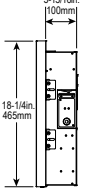

### Optional Crestline Kit for 50" Allusion Slim

Model	BTU Output	Width		Height		Depth	Viewing Area (F x G)
		Front (A)	Back (B)	Front (C)	Back (D)	Unit (E)	
SF-ALLS-40	5,000	40" [1015]	37-3/8" [949]	18-1/4" [465]	16-3/4" [425]	4-3/8" [113]	35-1/2" x 12"
SF-ALLS-50	5,000	50-1/2" [1283]	48" [1219]	18-1/4" [465]	16-3/4" [425]	4-3/8" [113]	46" x 12"
SF-ALLS-60	5,000	60" [1525]	57-3/8" [1457]	18-1/4" [465]	16-3/4" [425]	4-3/8" [113]	55-1/2" x 12"
SF-ALLS-72	5,000	72" [1830]	69-3/8" [1762]	18-1/4" [465]	16-3/4" [425]	4-3/8" [113]	67-1/2" x 12"

Front View

Side View

Front View with Front included

Side View with Front