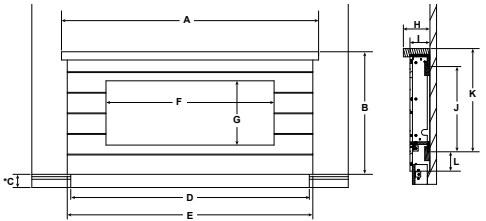

## Allusion Platinum

Model	BTU Output	Width			Height			Depth		Viewing Area (F x G)
		Front (A)	Back (B)	Framing	Front (C)	Back (D)	Framing	Unit (E)	Framing*	
SF-ALLP50-BK	5,000	52-5/16" [1329]	50-1/2" [1295]	51" [1 295]	20-7/16" [519]	19-3/8" [492]	19-3/4" [502]	5-5/8" [143]	2" x 6"	48" x 15" [1219 x 381]
SF-ALLP60-BK	5,000	62-5/16" [1583]	60-1/2" [1537]	61" [1549]	20-7/16" [519]	19-3/8" [492]	19-3/4" [502]	5-5/8" [143]	2" x 6"	58" x 15" [1473 x 381]
SF-ALLP72-BK	5,000	74-5/16" [1888]	72-1/2" [1842]	73" [1854]	20-7/16" [519]	19-3/8" [492]	19-3/4" [502]	5-5/8" [143]	2" x 6"	70" x 15" [1778 x 381]

Front View

Top View

Side View

### Optional Boyd Build-Out Kit for 50" Allusion Platinum

Front View

Side View

\* Baseboard height if using toe kick.

Model	A	B	C	D	E	F
Modern Farmhouse BOK-MF-ALLP50	in. 78-1/8	37-1/4	1-1/2 - 5-1/2	72-1/2	74-1/4	51
Ready-to-Finish BOK-RTF-ALLP50	mm 1984	946	38 - 140	1842	1886	1295