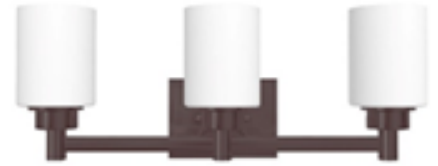

Lighting Selections

Standard—Brushed Nickel (BN)
Optional—Oil Rubbed Bronze (ORB) or
Matte Black (MB)

Dining Room

10FX101222 - BN
10FX101233 - ORB
25GL108800 - Clear Seedy Glass

10FX251028 - MB

Breakfast Nook

15CF106008 - White
15CF106028 - MB
15CF106139 - ORB

Bathroom

45FX100222 - BN
45FX100233 - ORB
25GL108800 - Clear Seedy Glass

55FX103222 - BN
55FX103233 - ORB
25GL108800 - Clear Seedy Glass

55FX102222 - BN
55FX102233 - ORB
25GL108800 - Clear Seedy Glass