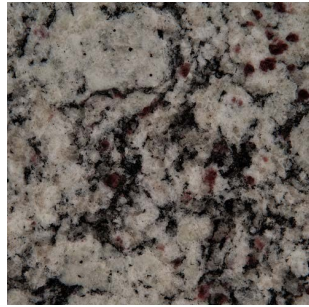

Granite Countertop Surface Color & Design Guide

Granite is a natural material that is both distinctive and durable for a beautiful kitchen. Granites may have some white in the background, but mostly they are found in colorful shades with striking flecks – reds, greens, golds, creams, rusts, blues, silvers and even blacks are colors you can find in granite.

Azul Platino

Bianco Frost

Black Pearl

Caledonia

Ceara White

Crema Caramel

Giallo Ornamental

White Sparkle

New Venetian Gold

Tan Brown

Ubatuba

Larger slab images can be viewed at www.msisurfaces.com

EDGES

OGEE

Pencil

Straight

1/4 Bevel

1/2 Bevel

1/2 Bullnose

Full Bullnose

Color is representative. Please view actual sample of the product prior to making your final selection..

Stainless Steel Sinks for Granite Countertops

Style: Single Bowl Bar Sink
 Model# SIN-18-SINBWL-1618
 Outside: 18" x 16"
 Inside: 16" x 14" x 8"D