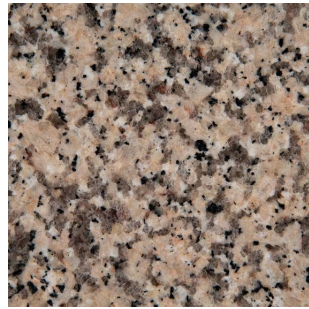

Granite Countertop Surface Color & Design Guide

Granite is a natural material that is both distinctive and durable for a beautiful kitchen. Granites may have some white in the background, but mostly they are found in colorful shades with striking flecks – reds, greens, golds, creams, rusts, blues, silvers and even blacks are colors you can find in granite.

Azul Platino

Bianco Frost

Black Pearl

Caledonia

Ceara White

Crema Caramel

Giallo Ornamental

White Sparkle

New Venetian Gold

Tan Brown

Ubatuba

Larger slab images can be viewed at www.msisurfaces.com

EDGES

OGEE

Pencil

Straight

1/4 Bevel

1/2 Bevel

1/2 Bullnose

Full Bullnose

Color is representative. Please view actual sample of the product prior to making your final selection..

Stainless Steel Sinks for Granite Countertops

Style: Single Bowl Bar Sink
 Model# SIN-18-SINBWL-1618
 Outside: 18" x 16"
 Inside: 16" x 14" x 8"D