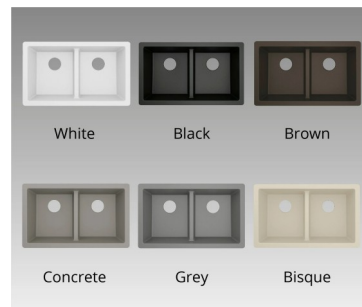

Granite Countertop Surface Color & Design Guide

Granite is a natural material that is both distinctive and durable for a beautiful kitchen. Granites may have some white in the background, but mostly they are found in colorful shades with striking flecks – reds, greens, golds, creams, rusts, blues, silvers and even blacks are colors you can find in granite.

Style: Double Bowl
 Model# SIN-18-DBLBWL-6040-3120S
 Outside: 31-1/2" x 20-1/2"
 Left Inside: 15-1/2" x 18-1/2" x 9"D
 Right Inside: 12-3/4" x 16-3/8" x 7-1/2"D
Requires a "Pull Out" Faucet

Style: Farmhouse Single Bowl
 Model# 482-6937
 Dimensions: 33" x 24"
 Depth: 8"

60/40 Undermount Sink

Style: Double Bowl
 Outside Dimension : 32"x 21"
 Left Bowl: 15-1/4"x18-1/2"x9"
 Right Bowl: 12-3/4"x16"x9"

Single Bowl

Style: Single Bowl
 Outside Dimension : 32-1/4"x19-1/4"
 Inside Dimension: 30"x16-3/4"x9"

Color is representative only.
 Please view actual sample of the product prior to making your final selection..