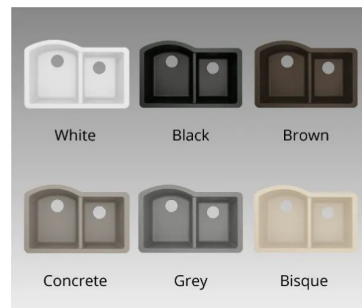

Granite Countertop Surface Color & Design Guide

Granite is a natural material that is both distinctive and durable for a beautiful kitchen. Granites may have some white in the background, but mostly they are found in colorful shades with striking flecks – reds, greens, golds, creams, rusts, blues, silvers and even blacks are colors you can find in granite.

Style: Double Bowl
 Model# SIN-18-DBLBWL-6040-3120S
 Outside: 31-1/2" x 20-1/2"
 Left Inside: 15-1/2" x 18-1/2" x 9"D
 Right Inside: 12-3/4" x 16-3/8" x 7-1/2"D
Requires a "Pull Out" Faucet

Style: Farmhouse Single Bowl
 Model# 482-6937
 Dimensions: 33" x 24"
 Depth: 8"

60/40 Undermount Sink

Style: Double Bowl
 Outside Dimension : 32"x 21"
 Left Bowl: 15-1/4"x18-1/2"x9"
 Right Bowl: 12-3/4"x16"x9"

Single Bowl

Style: Single Bowl
 Outside Dimension : 32-1/4"x19-1/4"
 Inside Dimension: 30"x16-3/4"x9"

Color is representative only.
 Please view actual sample of the product prior to making your final selection..