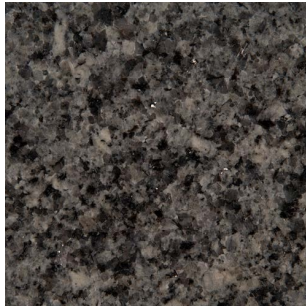

Granite Countertop Surface Color & Design Guide

Granite is a natural material that is both distinctive and durable for a beautiful kitchen. Granites may have some white in the background, but mostly they are found in colorful shades with striking flecks – reds, greens, golds, creams, rusts, blues, silvers and even blacks are colors you can find in granite.

Azul Platino

Bianco Frost

Black Pearl

Caledonia

Ceara White

Crema Caramel

Giallo Ornamental

White Sparkle

New Venetian Gold

Tan Brown

Ubatuba

Larger slab images can be viewed at www.msisurfaces.com

EDGES

OGEE

Pencil

Straight

1/4 Bevel

1/2 Bevel

1/2 Bullnose

Full Bullnose

Color is representative. Please view actual sample of the product prior to making your final selection..

Stainless Steel Sinks for Granite Countertops

Style: Single Bowl Bar Sink
 Model# SIN-18-SINBWL-1618
 Outside: 18" x 16"
 Inside: 16" x 14" x 8"D