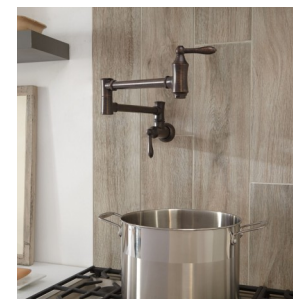

- 1177LF-RB
  Venetian Bronze