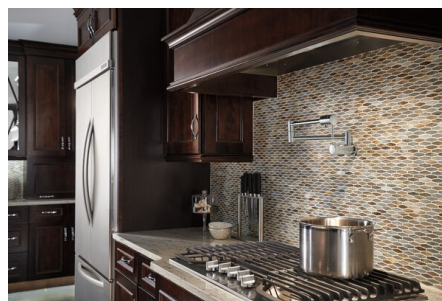

### ESSA

- Essa and Coranto Specs
- Dual shut off at either wall or spout
- Dual swing joints
- Simple on and off with a quarter turn of the handle
- Single hole installation
- ADA Compliant

- ◆ 1165LF - Chrome (Shown)
- ◆ 1165LF - Arctic Stainless
- ◆ 1165LF-BL - Matte Black