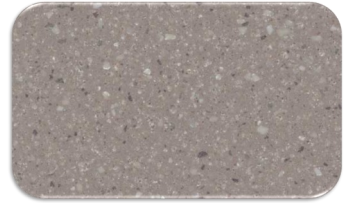

COLOR GROUP A

Antarctica

Canyon

Platinum

Sandstone

COLOR GROUP B

Silver Birch

Ash Concrete

Willow

Doeskin

COLOR GROUP C

Lava Rock

Rain Cloud

Sandalwood

EDGES

Single Round-Over

Bevel

Double Round-Over

OGEE

SINKS

- ◆ Corian® 850 Double Seam-Mount Sink
- ◆ Equal-sized double sinks bring practicality to your kitchen design
- ◆ Steeper sidewalls increase sink volume and work area at the base
- ◆ Depth increases to 9 1/2" when undermounted

- ◆ Corian 810 Lavatory Sink with Vanity
- ◆ Vanity top bowl in contrasting color adds elegance to the bathroom
- ◆ Integral covered backsplash included
- ◆ Thick front-edge treatment provides a custom look
- ◆ Center bowl position