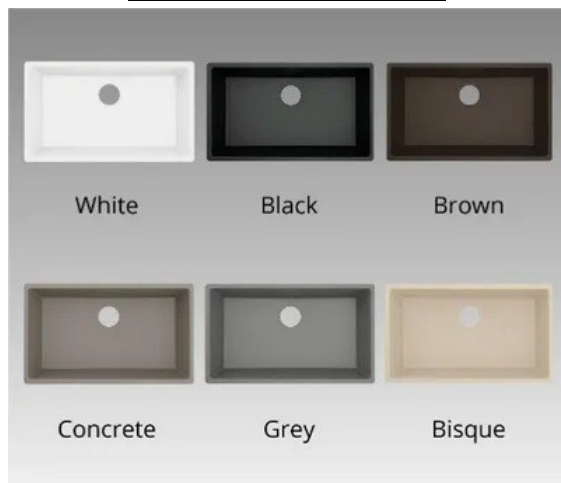

COLOR GROUP A

Antarctica

Canyon

Platinum

Sandstone

COLOR GROUP B

Silver Birch

Ash Concrete

Bevel

Double Round-Over

OGEE

SINKS

- ◆ Corian® 850 Double Seam-Mount Sink
- ◆ Equal-sized double sinks bring practicality to your kitchen design
- ◆ Steeper sidewalls increase sink volume and work area at the base
- ◆ Depth increases to 9 1/2" when undermounted

- ◆ Corian 810 Lavatory Sink with Vanity
- ◆ Vanity top bowl in contrasting color adds elegance to the bathroom
- ◆ Integral covered backsplash included
- ◆ Thick front-edge treatment provides a custom look
- ◆ Center bowl position

- ◆ Corian® 881 Large Single Seam-Mount Sink
- ◆ Inside bowl dimensions: 27-7/8" L x 17" W x 8-1/2" D

COLOR SELECTIONS

Karran
INSPIRED FOR LIVING

- ◆ C.H. Briggs Stainless Steel Sink—KOF11444NA
- ◆ Polished surface for an elegant and clean look
- ◆ Brushed bowls for extended wear and durability
- ◆ Thick 18 gauge construction
- ◆ Superior soundproofing for noise reduction