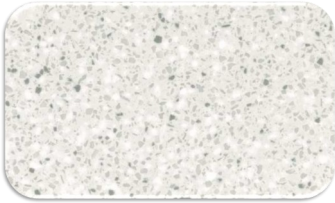

COLOR GROUP A

Antarctica

Canyon

Platinum

Sandstone

COLOR GROUP B

Silver Birch

Ash Concrete

Willow

Doeskin

COLOR GROUP C

Lava Rock

Rain Cloud

Sandalwood

EDGES

Single Round-Over

Bevel

Double Round-Over

OGEE

SINKS

- ◆ Corian® 850 Double Seam-Mount Sink
- ◆ Equal-sized double sinks bring practicality to your kitchen design
- ◆ Steeper sidewalls increase sink volume and work area at the base
- ◆ Depth increases to 9 1/2" when undermounted

- ◆ Corian 810 Lavatory Sink with Vanity
- ◆ Vanity top bowl in contrasting color adds elegance to the bathroom
- ◆ Integral covered backsplash included
- ◆ Thick front-edge treatment provides a custom look
- ◆ Center bowl position