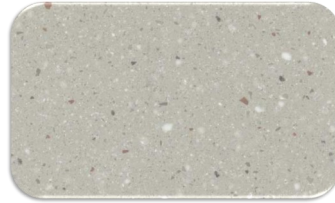

COLOR GROUP A

Antarctica

Canyon

Platinum

Sandstone

COLOR GROUP B

Silver Birch

Ash Concrete

Willow

Doeskin

COLOR GROUP C

Lava Rock

Rain Cloud

Sandalwood

EDGES

Single Round-Over

Bevel

Double Round-Over

OGEE

SINKS

- ◆ Corian® 850 Double Seam-Mount Sink
- ◆ Equal-sized double sinks bring practicality to your kitchen design
- ◆ Steeper sidewalls increase sink volume and work area at the base
- ◆ Depth increases to 9 1/2" when undermounted

- ◆ Corian 810 Lavatory Sink with Vanity
- ◆ Vanity top bowl in contrasting color adds elegance to the bathroom
- ◆ Integral covered backsplash included
- ◆ Thick front-edge treatment provides a custom look
- ◆ Center bowl position