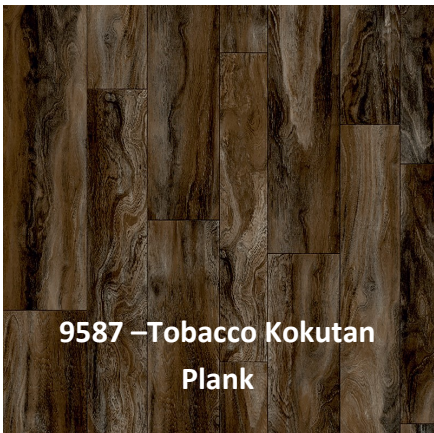

Congoleum[®]

Vinyl Flooring

9591—Wild Dove American Heritage

9626—Hillsborough Beige Meteor

9570—White Cashmere Travertino

9587—Tobacco Kokutan Plank

9661—Thunder European Oak

9630—Café Au Lait Vintage Plank

9632—London Fog Vintage Plank

9667—Harbor Light Westport

Color is representative. Please view actual sample of the product prior to making your final selection. Features, specifications and colors subject to change without notice.