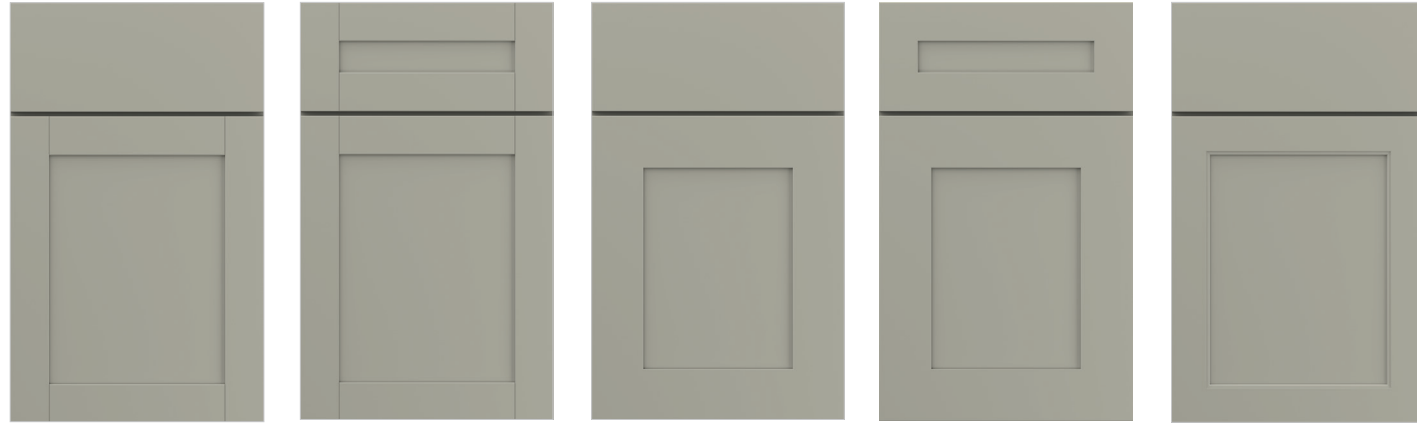

PURESTYLE™ FULL OVERLAY DOOR STYLES

Brellin
Slab drawer front   **Brellin**
5-Piece drawer front   **Colin**
Slab drawer front   **Colin**
5-Piece drawer front   **Decatur**
Slab drawer front