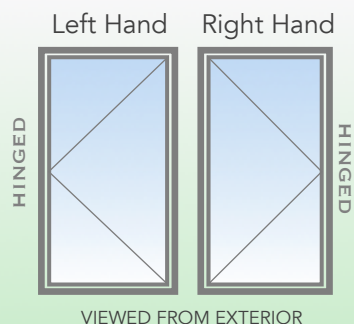

Product details:

- 3 1/4" Welded frame
- Multi-point locking system for superior insulation and security
- Spring loaded clipless Screen
- Foldable handle into operator
- DP55 standard up to 36 x 72

WIDTH
MIN 15"
MAX 36"

HEIGHT
MIN 15"
MAX 72"